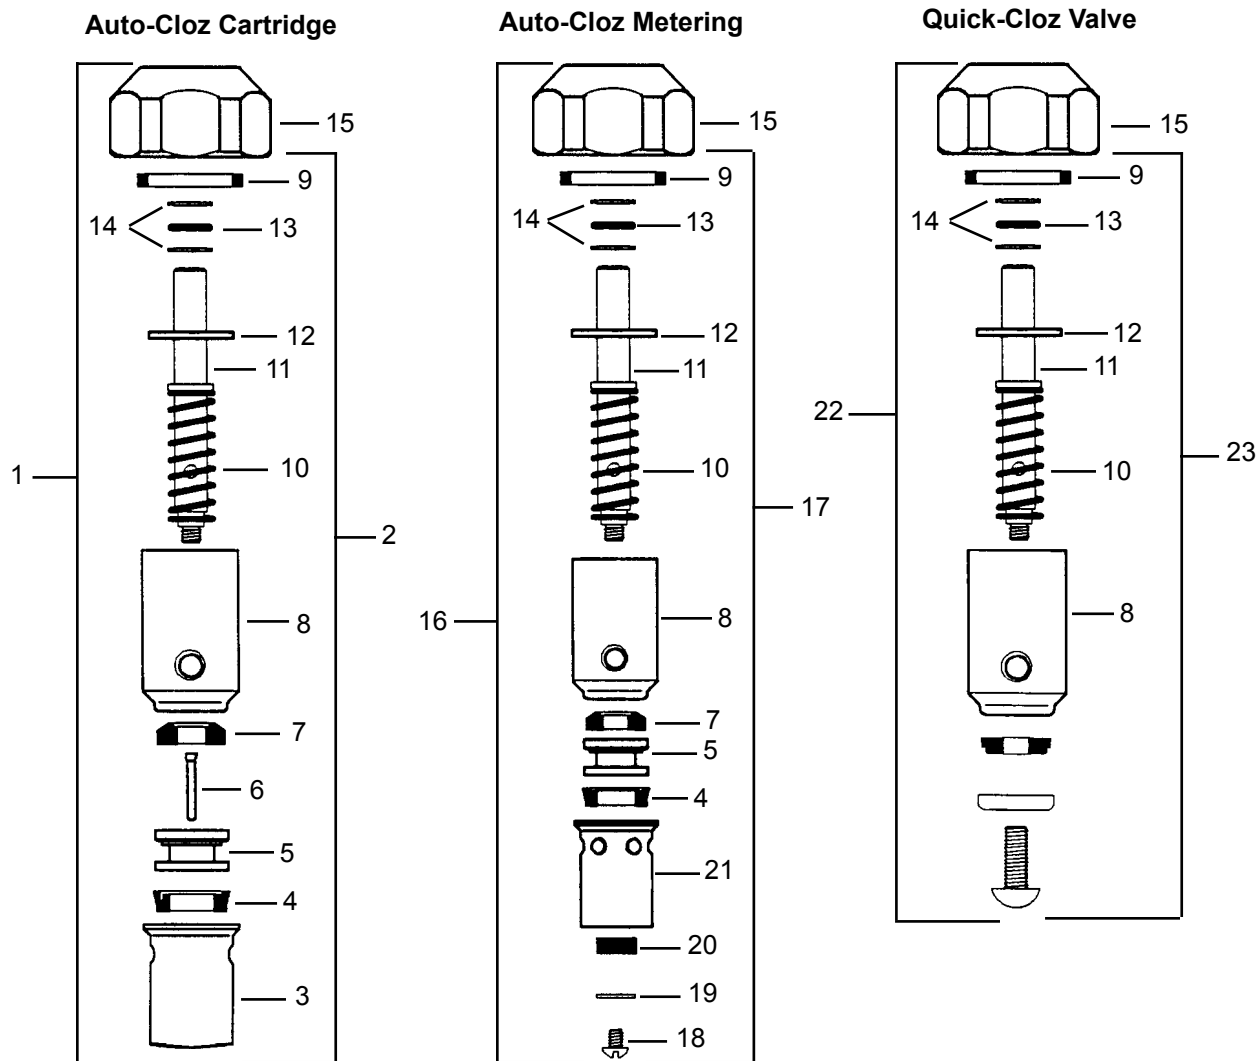

Flo-Cloz assembly

47009
ACN-1L stem assembly

46926
penal matic cartridge

Item	Cat #	Description
1	11533	o-ring
2	11445	brass washer
3	11386	plastic washer
4	47000	ACN -1L threaded stem
5	47006	sleeve w/integral seat
6	47007	seat washer
7	44011	monel washer retainer
8	47008	screw

47010 rebuilding kit includes items (1, 2, 3, 6, 7, 8)

Item	Cat #	Description
1	46965	cartridge assembly complete
2	46966	cartridge assy. less bonnet
3	46967	dashpot
4	46953	"U" packing
5	46954	piston
6	46968	timing needle
7	46955	gasket disc
8	46956	sleeve
9	46928	bonnet gasket
10	46957	spring
11	46958	rod