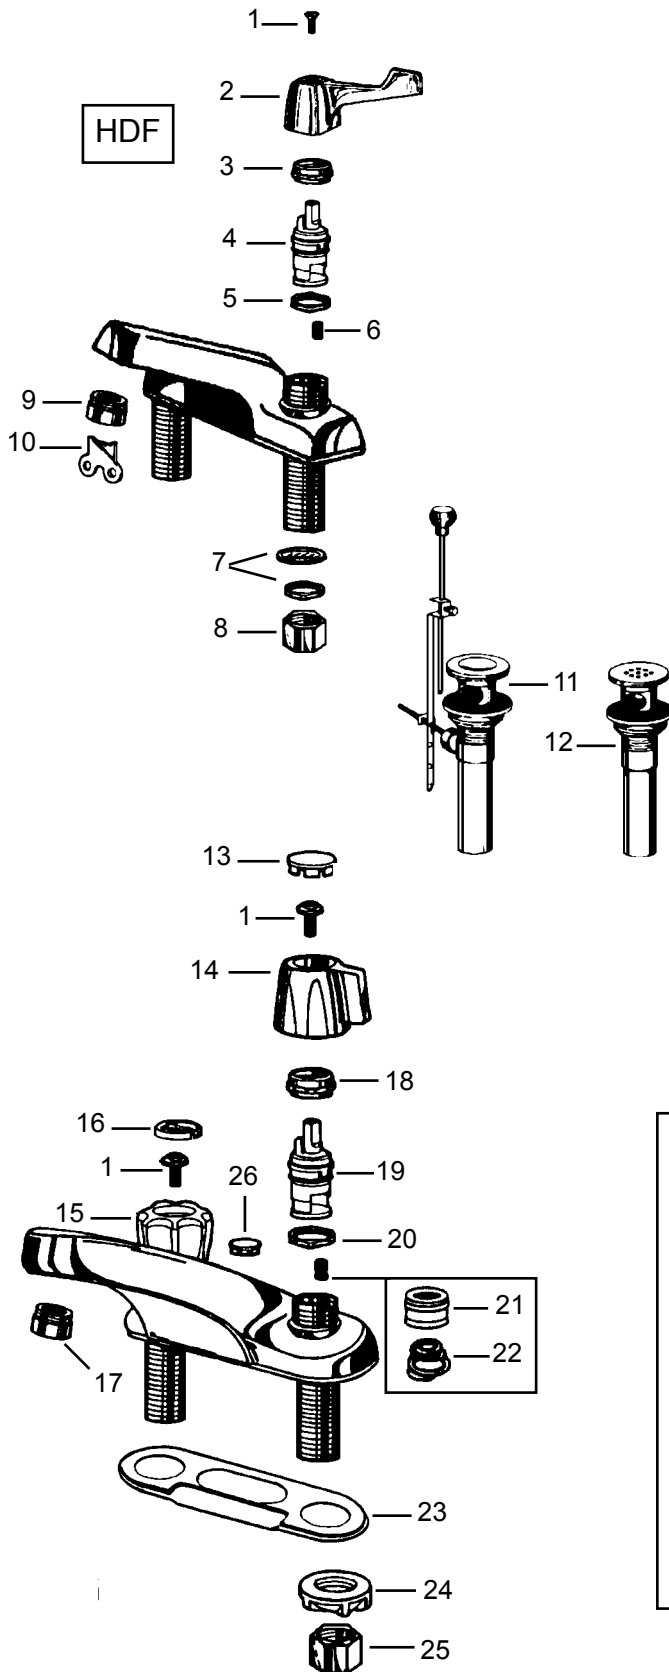

Item	Cat #	Description
1	14044	handle screw
2	82010	handles
3	46079	bonnet nut
4	46120	HDF ceramic cartridge
5	46095	locknuts
6	46122	seats and springs
7	46096	nut and washer
8	46084	coupling nut
9	11194	aerator vandal resistant
	11194A	spray outlet 1/2 gpm V/R
10	46089	aerator key
11	25492	complete pop-up assembly
12	33194	complete strainer assembly
13	46083	hot index button
	46084	cold index button
14	46085	handle (hot)
	46086	handle (cold)
15	46077	acrylic handle (hot)
	46078	acrylic handle (cold)
16	46075	hot index button
	46076	cold index button
17	11175	aerator
18	46079	bonnet nut
19	46080	cartridge
20	46095	locknut
21	46057	seat washer
22	46060	conical spring
23	49402	gasket
24	46083	locknut
25	46084	coupling nut
26	46125	button