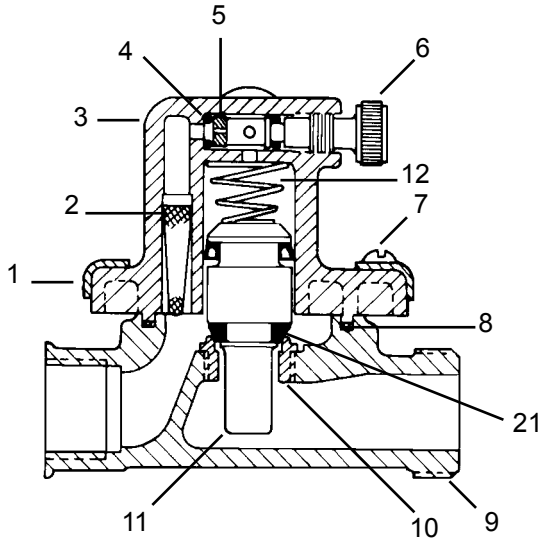

HANDI-TAP METERED VALVE

- 40053** hose barb valve
- 40054** quick release valve
- 40057** repair kit

Item	Cat #	Description
1	40040	escutcheon
2	40041	filter
3	40042	upper valve body
4	11502	o-ring
5	40043	timing cartridge
6	40044	adjusting screw assembly
7	40045	screw
8	11527	o-ring
9	40047	lower valve body
10	40022	valve seat
11	40049	plunger assembly
12	40051	spring
13	40090	screw
14	40092	cover, brass
	40091	cover, chrome
15	11527	o-ring
16	40098	spring
17	40097	main valve slide
18	40096	power element
19	40093	gasket
20	49280	valve body, brass
	49281	valve body, chrome
21	40048	packing
22	40093	gasket