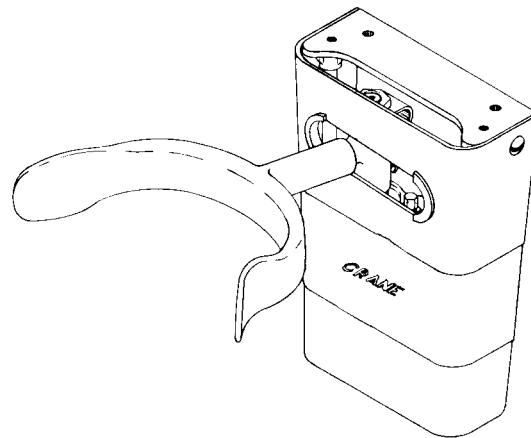

Item	Cat #	Description
1	41117	locknut
2	41002	cork & rubber gasket
3	41113	stem nut (hot)
	41114	stem nut (cold)
4	41116	spring
5	41115	centerpeice
6	11561	o-ring
7	41118	sleeve
8	41119	seat washer
9	41120	stem (hot)
	41121	stem (cold)
10	41122	knee action stem assy (hot)
	41123	knee action stem assy (cold)

BEDPAN SPRAYER

- **47300** handle
- **47301** handle screw
- **47302** complete spray head replacement
- **47303** hose w/connection
- **47304** spray unit complete (as shown)