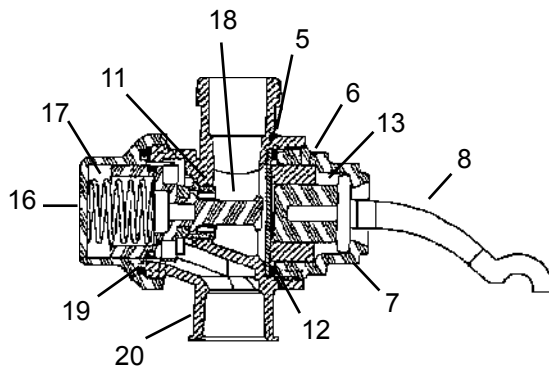

- 40027 foot valve repair kit
- 40028 foot pedal repair kit (5, 9, 10, 12, 15)

FOOT VALVE (JAN. 2003 TO PRESENT)

40119 foot valve complete

FOOT VALVE REPAIR KIT (NEW)