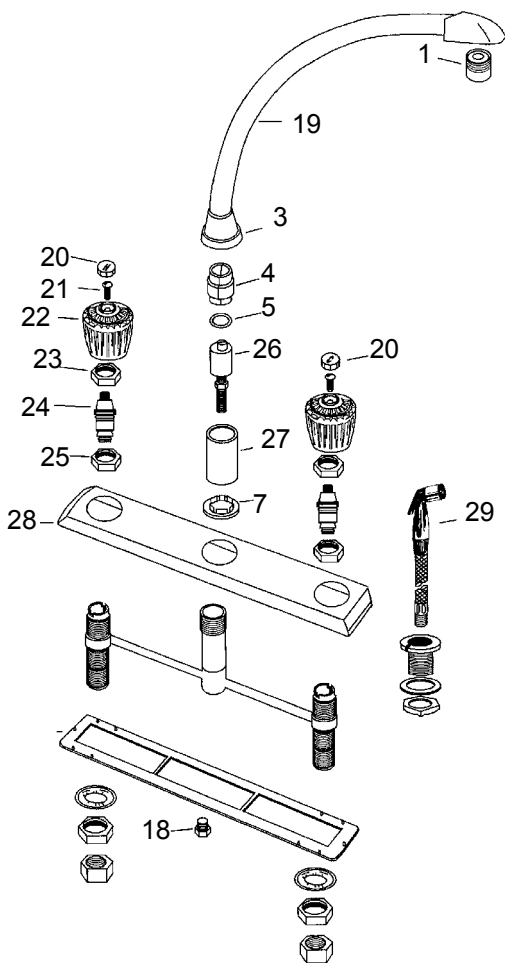

Item	Cat #	Description
1	49430	aerator
2	49431	spout
3	49432	spout nut
4	49433	bearing
5	49434	o-ring
6	49435	sleeve
7	49436	washer
8	49437	flange
9	48994	cartridge, hot
	48995	cartridge, cold
10	49438	handle
11	49439	handle screw
12	49440	screw, red
	49441	screw, blue
	49442	screw, chrome
13	49443	blade handle, hot
	49444	blade handle, cold
14	49445	flange
15	49446	washer
16	49447	locknut
17	49448	coupling nut
18	49449	screw plug
19	49450	spout
20	49451	button, hot
	49452	button, cold
21	49453	handle screw
22	49454	handle
23	49455	cap nut
24	49002	cartridge, hot
	49003	cartridge, cold
25	49456	nut
26	49457	diverter assy.
27	49458	sleeve
28	49459	escutcheon
29	43321	spray head and hose