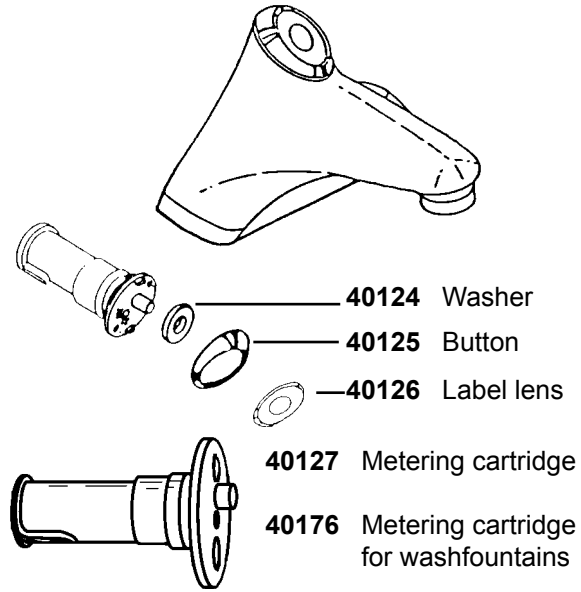

METERING FAUCET

- 40124 Washer
- 40125 Button
- 40126 Label lens
- 40127 Metering cartridge
- 40176 Metering cartridge for washfountains