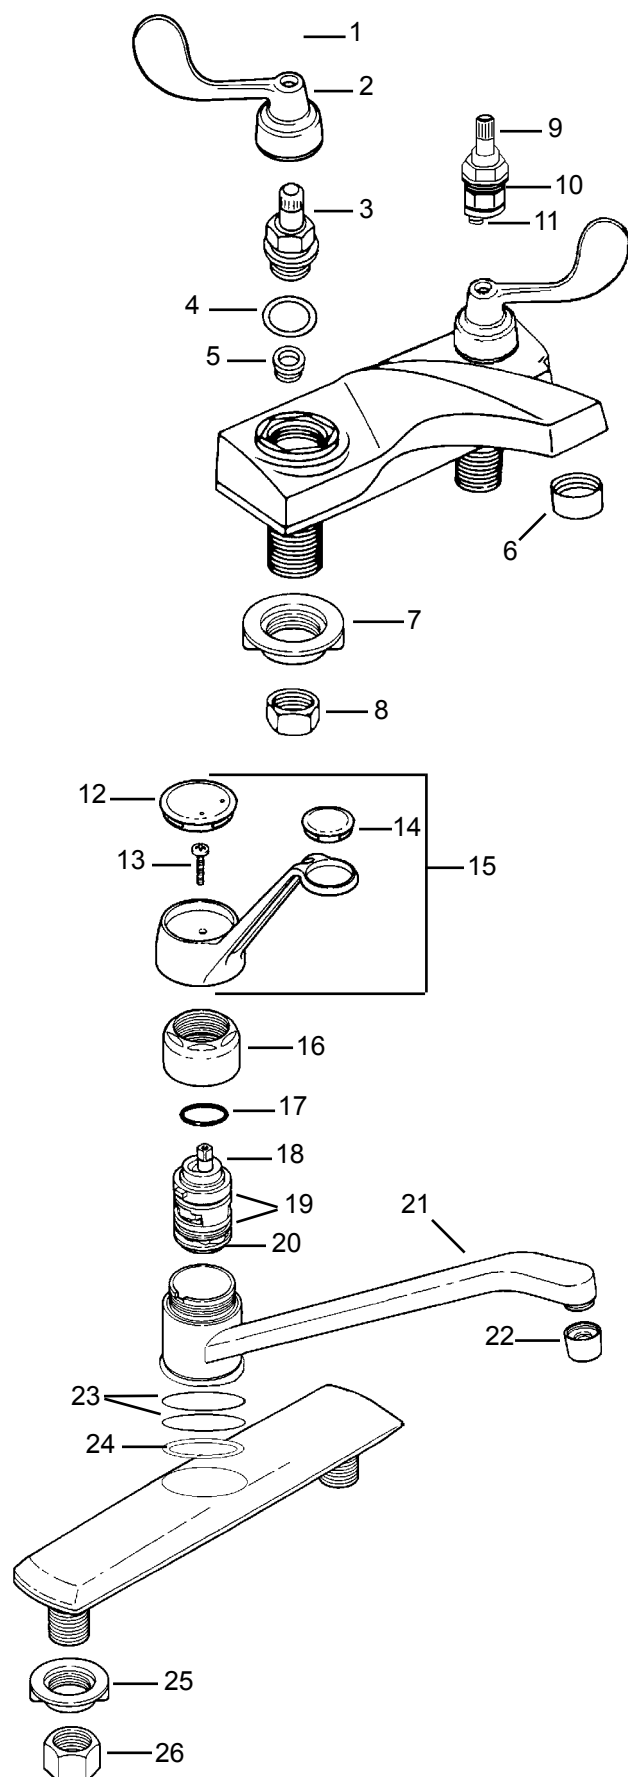

Item	Cat #	Description
1	49470	handle screw
2	49471	wristblade handle
3	49472	stem assembly, hot
	49473	stem assembly, cold
4	49474	o-ring
5	49475	renewable seat
6	11185	aerator
7	43028	mounting nut
8	43011	supply nut
9	49476	ceramic cartridge
10	49477	bonnet o-ring
11	49478	seat o-ring
12	49480	index button
13	49481	handle screw
14	49482	index button
15	49483	handle assembly
16	49484	hub nut
17	49485	o-ring
18	49486	cartridge assembly
19	49487	o-ring
20	49489	seal
21	49490	spout assembly
22	11185	aerator
23	49491	spout post o-ring (2 req'd)
24	49492	spout post washer
25	43028	mounting nut
26	43011	supply nut