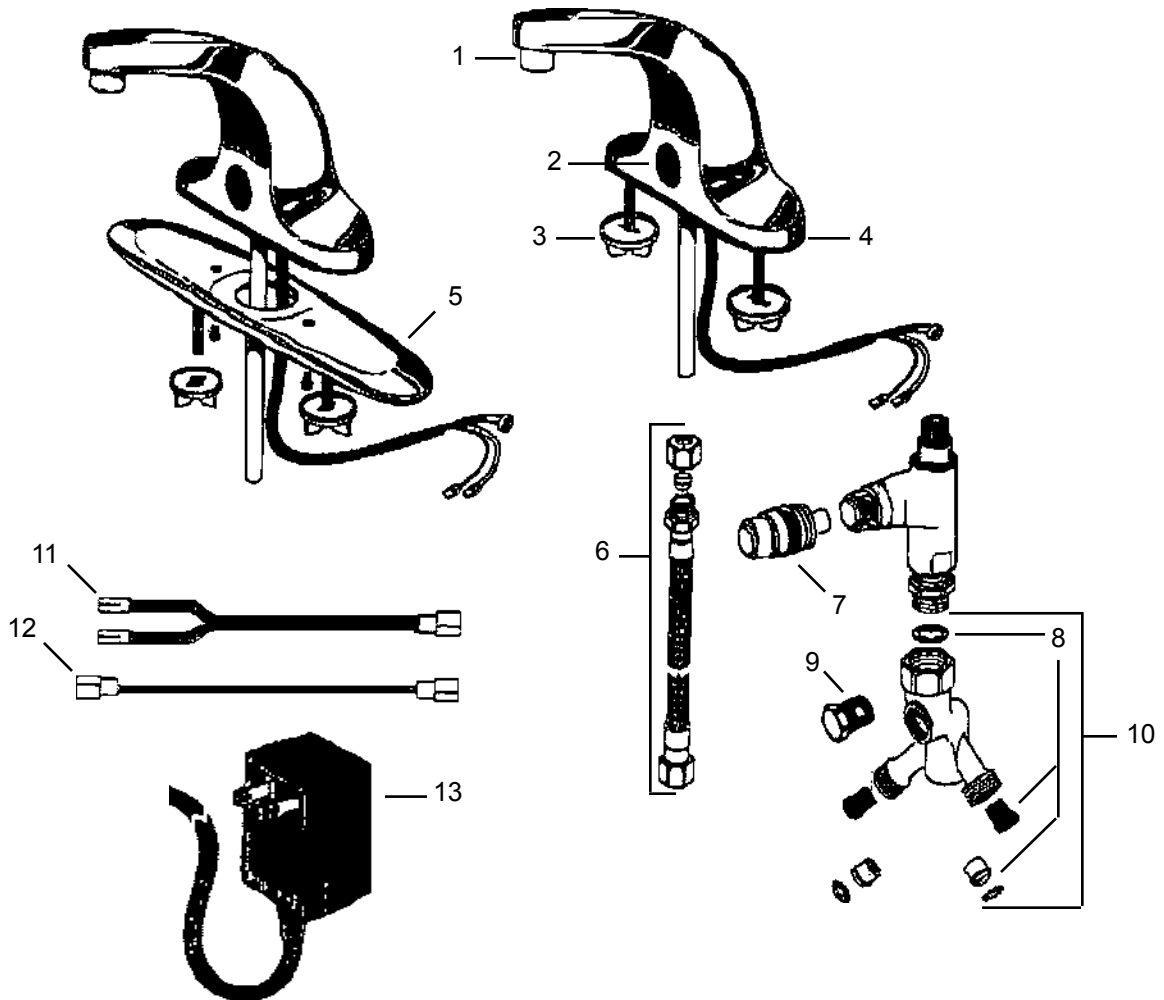

WIDE SPREAD

MINI SPREAD

Item	Cat #	Description
1	45025	cartridge
2	45026	cartridge seal kit
3	45041	escutcheon kit
4	45042	valve mounting kit
5	42015	supply nut
6	45027	pop-up rod (conventional)
	45028	pop-up rod (gooseneck)
7	45050	conv. spout w/o pop-up
	45051	conv. spout with pop-up
	45052	g/n spout w/o pop-up
	45053	g/n spout with pop-up
8	11184	aerator
9	45048	spout gasket
10	45049	spout gasket
11	45047	spout mounting kit
12	45045	tee mounting kit
13	45046	tube seal & coupling kit
14	45043	tube & tee kit 8" centers
	45044	tube & tee kit 12" centers
15	11185	aerator
16	40250	cast brass spout kit
17	40251	spout gasket
18	40252	escutcheon kit
19	40253	valve mounting kit