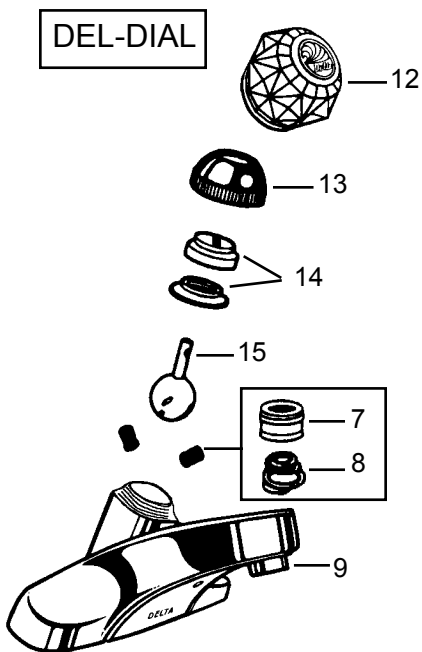

Item	Cat #	Description
1	49400	handle with set screw
2	14092	set screw
3	46049	adjusting ring
4	46052	cap with adjusting ring
5	46072	cam and packing
6	46056	brass ball
	46055	stainless steel ball
7	46057	seat washer
8	46060	conical spring
9	11175	aerator
10	46083	locknut
11	46084	coupling nut
12	46087	acrylic handle
13	46052	cap assembly
14	46068	del-dial cam assembly
15	46069	del-dial brass ball
	46070	del-dial stainless steel ball