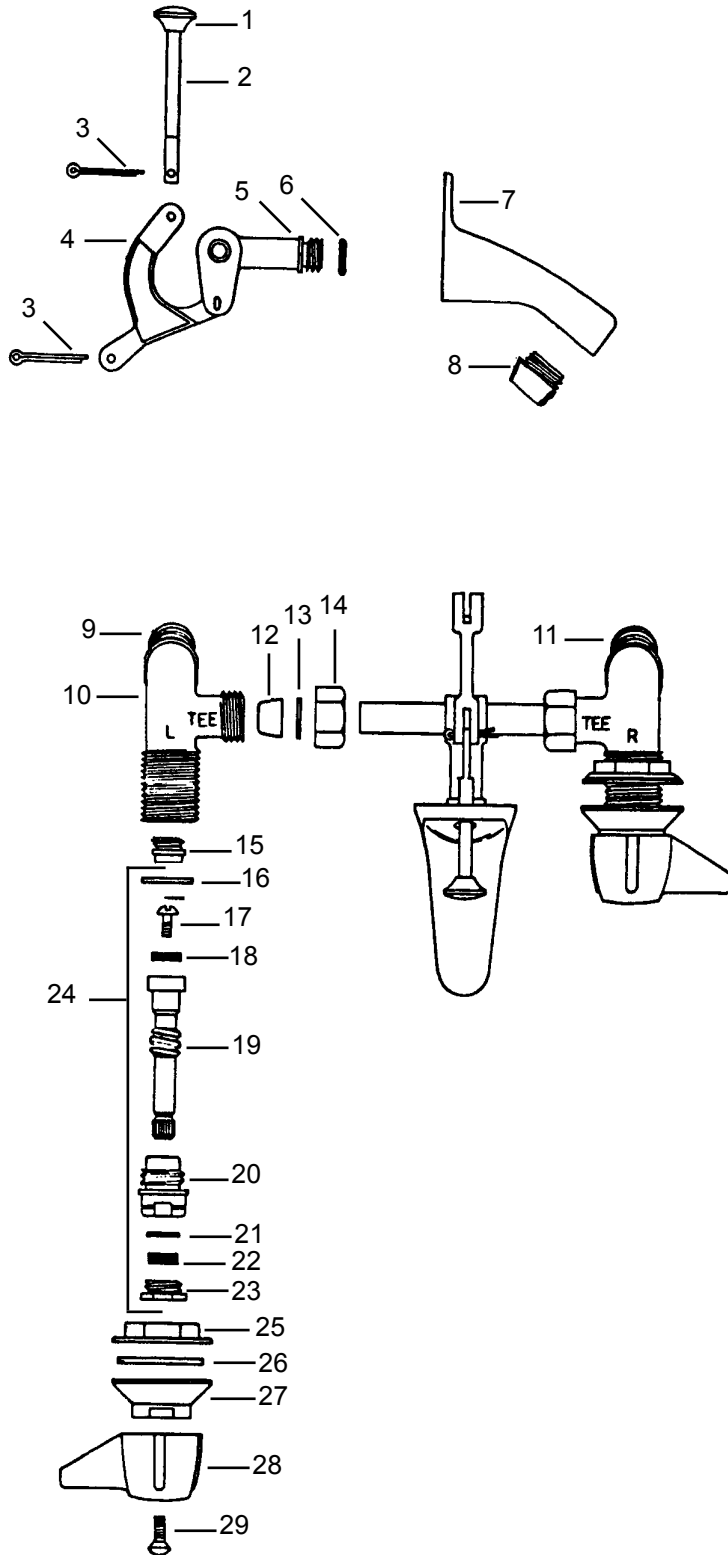

WALL MOUNT 8" CENTERS

25223

kitchen sink top mount with cast brass body, 8" centers, 8" brass spout, replaceable seats, chrome plated

25232

wall mount with cast brass body, replaceable seats, 6" spout, soap dish, male shank, chrome plated
25233 female connection