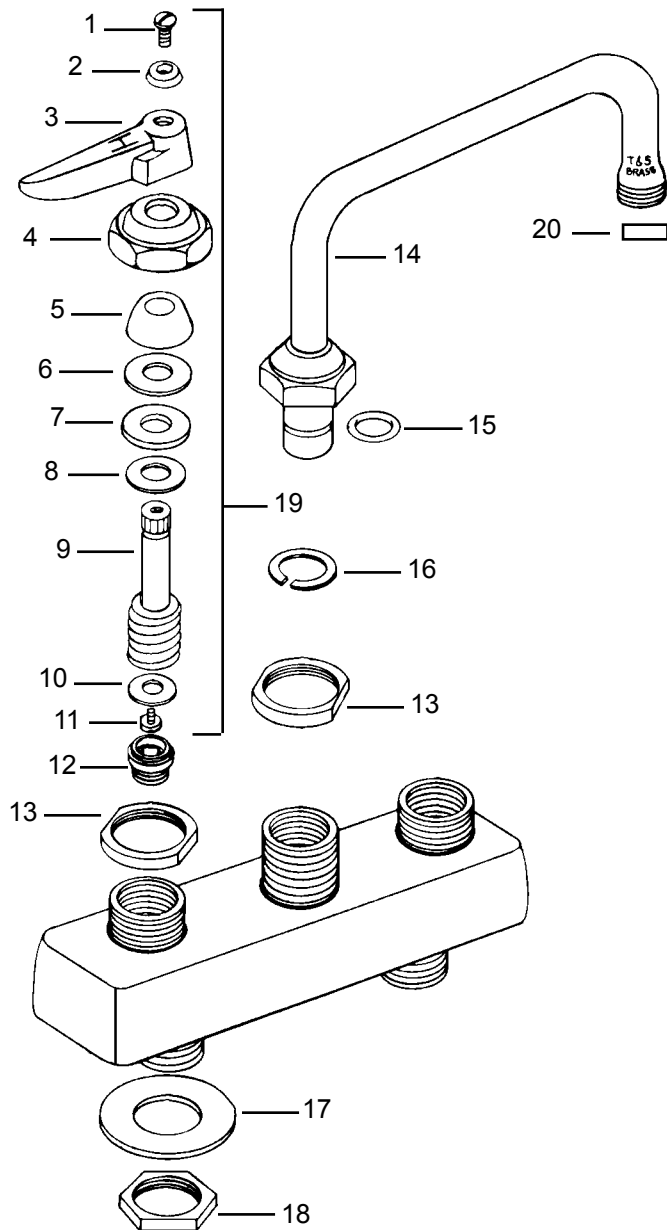

Item	Cat #	Description
1	14008	handle screw
2	44374	cold index button
	44375	hot index button
3	44376	cold handle
	44377	hot handle
4	44395	bonnet nut
5	11681	packing*
6	44478	fibre washer
7	44479	rubber washer
8	11445	brass washer
9	44475	right stem, hot
	44474	left stem, cold
10	11002	flat faucet washer
11	11034	monel s-l screw
12	12111	brass faucet seat
	13111	monel faucet seat
13	44492	lock nut
14	39292	6" swing spout
15	11538	o-ring
16	11218	washer
17	44476	lock washer
18	44477	locknut
19	44496	hot stem and handle
	44497	cold stem and handle
20	44480	stream regulator

* packing has been replaced by two friction rings and one o-ring

5