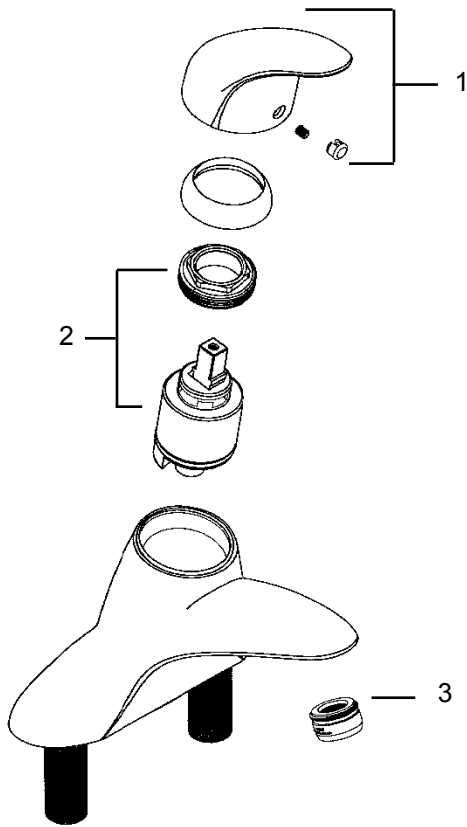

Item	Cat #	Description
1	46500	handle kit
2	46597	cartridge assembly
3	11184	male aerator
4	46501	handle kit
5	46502	cartridge nut
6	100444	cartridge
7	46503	handle escutcheon
8	46504	aerator
9	46505	hardware kit