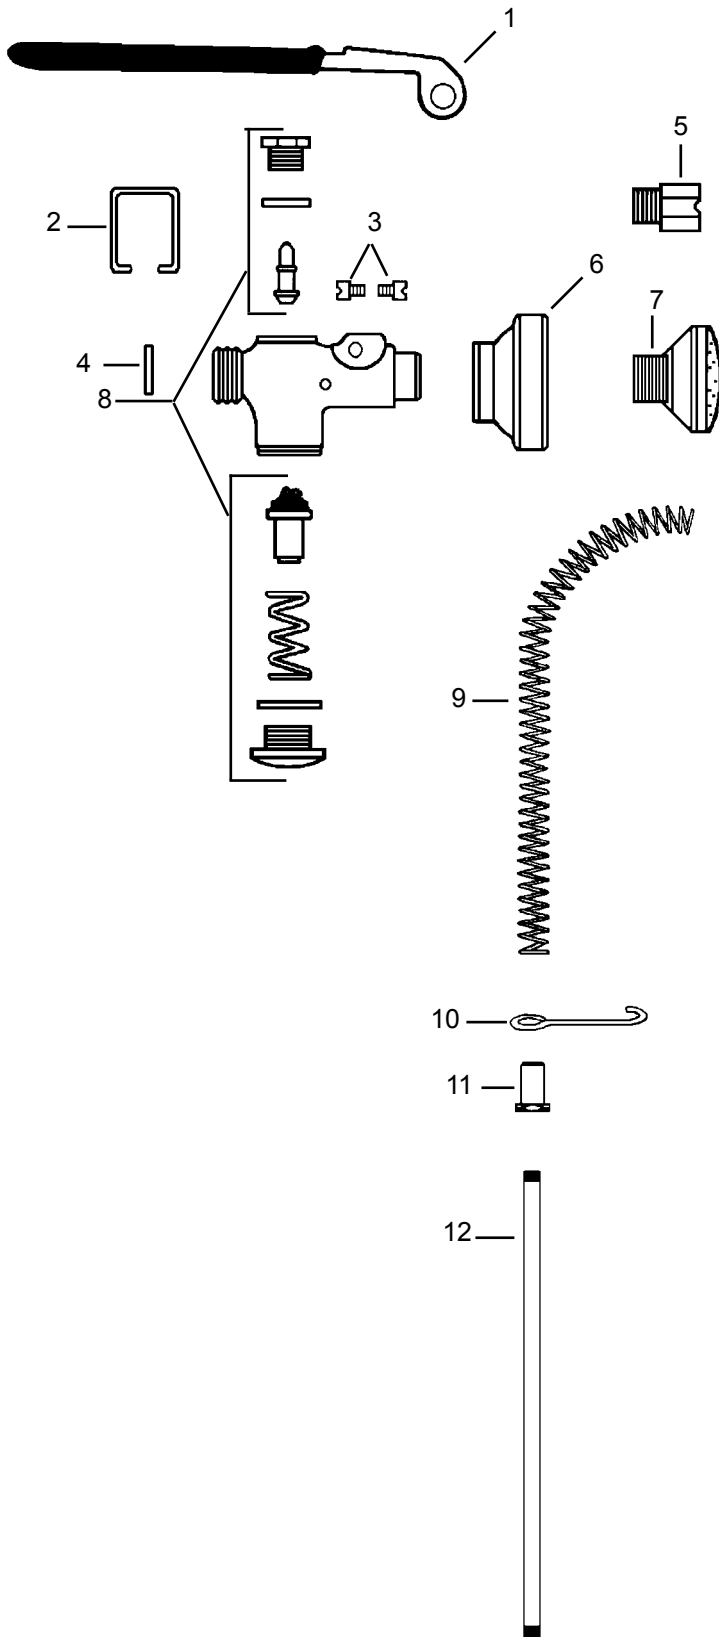

48686 check stem repair kit includes items (5, 6, 8, 10, 11)

 **48681**
stainless steel seat

CHECK

SWIVEL

Item	Cat #	Description
1	48667	screw
2	48655	red button
	48656	blue button
3	48668	lever handle
4	48671	bibb cap
5	48672	duck gasket
6	48674	washer
7	48675	check stem, left hand
	48676	check stem, right hand
8	48677	spring
9	48695	retainer assembly
10	48696	seat washer
11	48680	screw
12	48697	swivel stem, left hand
	48698	swivel stem, right hand
13	48669	lever handle assembly, hot
	48670	lever handle assembly, cold
14	48701	check stem repair kit, right
	48702	check stem repair kit, left
15	48703	3/4" check stem assy, right
	48704	3/4" check stem assy, left
16	48699	swivel stem repair kit, right
	48700	swivel stem repair kit, left
17	48705	3/4" swivel stem assy, right
	48706	3/4" swivel stem assy, left