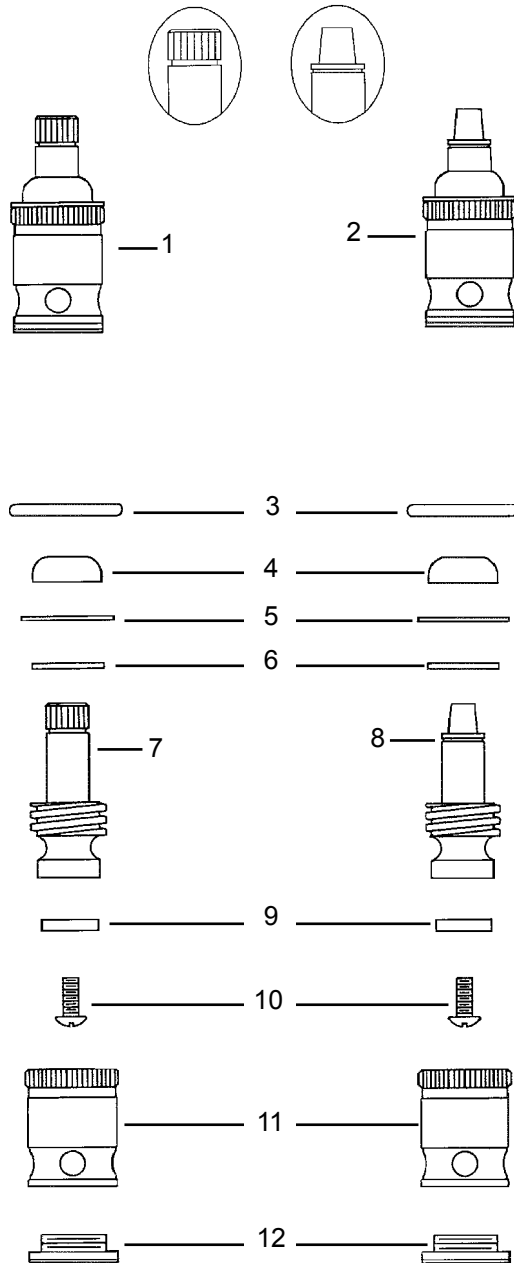

Item	Cat #	Description
1	NLA	complete stem right - cold
	NLA	complete stem left - hot
2	48389	complete stem right - cold
	48390	complete stem left - hot
3	11225	packing nut o-ring
4	11676	valve stem packing
5	11460	retainer washer
6	11426	stem friction ring
7	48380	valve stem right hand
	48381	valve stem left hand
8	48395	valve stem right hand
	48396	valve stem left hand
9	11003	valve disc
10	11030	valve disc screw
11	48382	barrel right hand
	48383	barrel left hand
12	48384	renewable seat
13	48375	hot index button
	48376	cold index button
14	14063	handle screw
15	48377	locknut
16	48378	handle
17	48379	bonnet