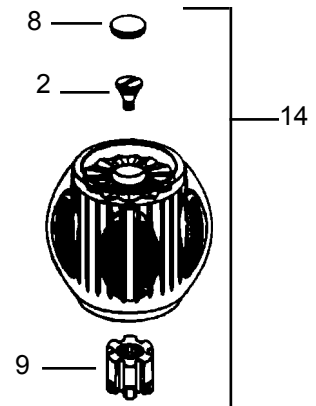

Item	Cat #	Description
1	24525	index button
2	24524	handle screw
3	24539	index washer
4	24538	index ring
5	24533	skirt - above deck
	24532	skirt - below deck
6	24537	handle adapter
7	24535	skirt - above deck
	24534	skirt - below deck
8	24526	index button
9	24536	handle adapter
10	24527	wrist blade kit
11	24530	crown handle kit
12	24528	cross handle kit
13	24529	lever handle kit
14	NLA	acrylic handle kit