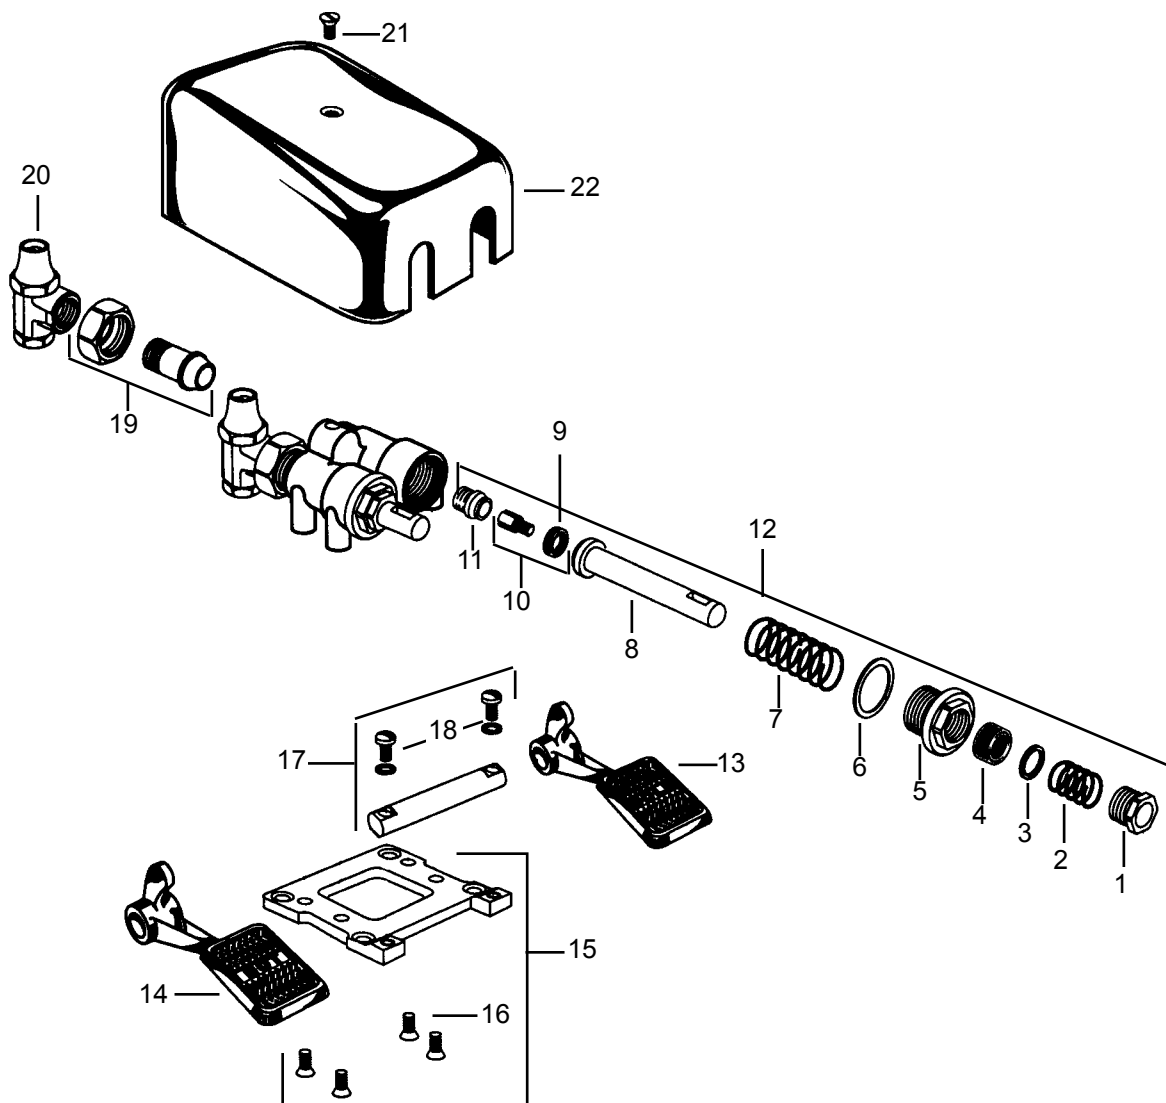

Item	Cat #	Description
1	43610	packing nut
2	43609	spring
3	43608	packing gland
4	11653	packing
5	43606	bonnet
6	43605	washer
7	43604	spring
8	43603	stem
9	43602	stem washer
10	43601	stem screw & washer
11	43600	seat
12	43619	valve assembly
13	43612	pedal with bumper, cold

Item	Cat #	Description
14	43617	pedal with bumper, hot
15	43598	base plate with screws
16	43611	base plate screws (4)
17	43614	shaft & screws
18	43616	screws & washers
19	43599	coupling set
20	43618	stop assembly
21	43592	cover screw
22	43593	cover with screw

43595 rebuilding kit includes 2 each of items 2, 3, 4, 6, 7, 10