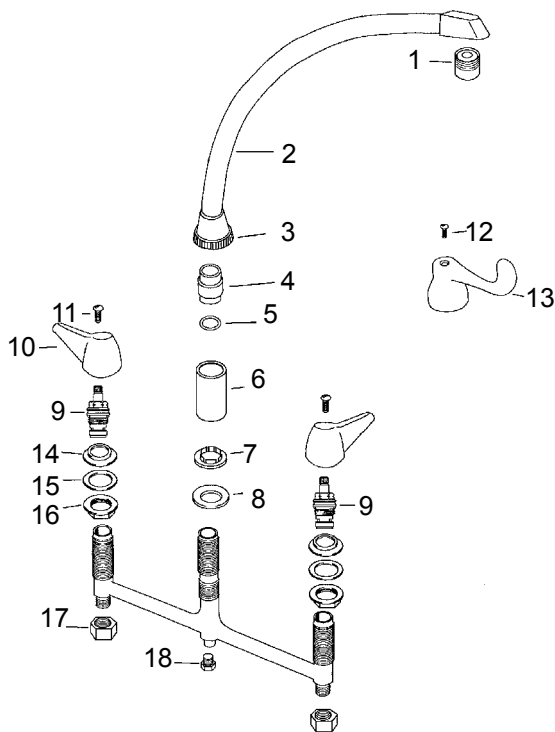

Item	Cat #	Description
1	49430	aerator
2	49431	spout
3	49432	spout nut
4	49433	bearing
5	49434	o-ring
6	49435	sleeve
7	49436	washer
8	49437	flange
9	48994	cartridge, hot
	48995	cartridge, cold
10	49438	handle
11	49439	handle screw
12	49440	screw, red
	49441	screw, blue
	49442	screw, chrome
13	49443	blade handle, hot
	49444	blade handle, cold
14	49445	flange
15	49446	washer
16	49447	locknut
17	49448	coupling nut
18	49449	screw plug
19	49450	spout
20	49451	button, hot
	49452	button, cold
21	49453	handle screw
22	49454	handle
23	49455	cap nut
24	49002	cartridge, hot
	49003	cartridge, cold
25	49456	nut
26	49457	diverter assy.
27	49458	sleeve
28	49459	escutcheon
29	43321	spray head and hose