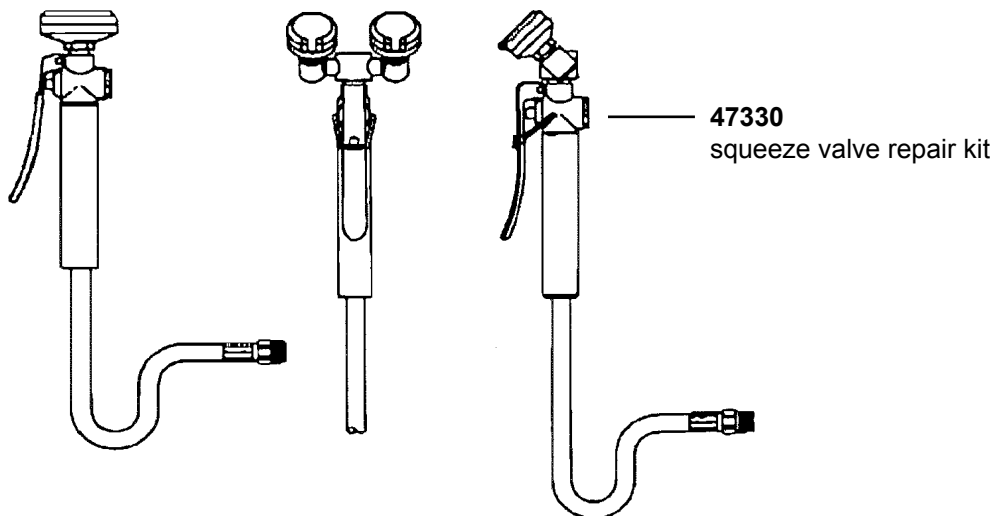

2-1/2"

1-1/2"