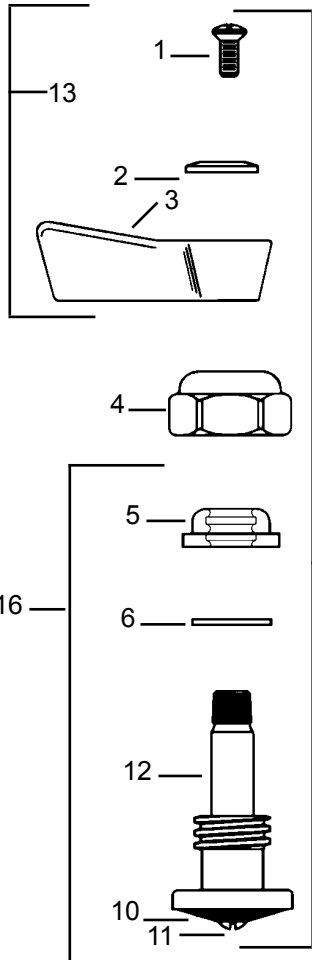

SWIVEL

Item	Cat #	Description
1	48667	screw
2	48655	red button
	48656	blue button
3	48668	lever handle
4	48671	bibb cap
5	48672	duck gasket
6	48674	washer
7	48675	check stem, left hand
	48676	check stem, right hand
8	48677	spring
9	48695	retainer assembly
10	48696	seat washer
11	48680	screw
12	48697	swivel stem, left hand
	48698	swivel stem, right hand
13	48669	lever handle assembly, hot
	48670	lever handle assembly, cold
14	48701	check stem repair kit, right
	48702	check stem repair kit, left
15	48703	3/4" check stem assy, right
	48704	3/4" check stem assy, left
16	48699	swivel stem repair kit, right
	48700	swivel stem repair kit, left
17	48705	3/4" swivel stem assy, right
	48706	3/4" swivel stem assy, left