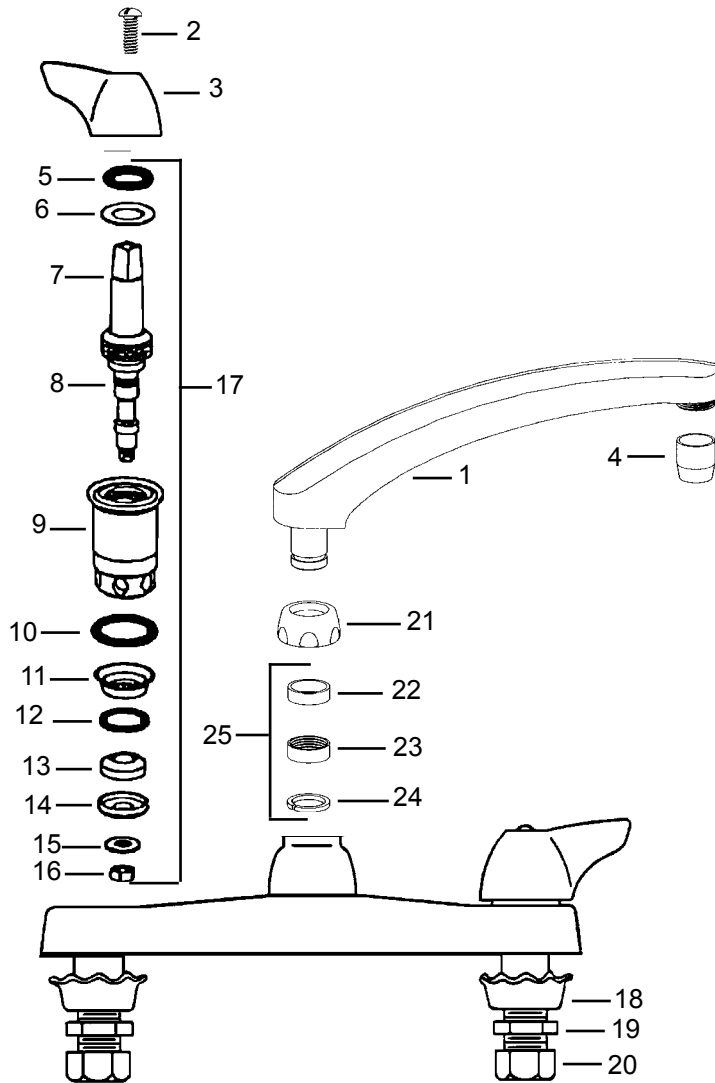

Item	Cat #	Description
1	39138	8" swing spout
2	14008	handle screw 1/2" x 10-32
3	44073	hot wing handle
	44074	cold wing handle
4	11189	aerator for chicago
	44050	soft-flo aerator
5	43985	o-ring
6	43987	brass washer
7	43989	CH-1RN stem
	43990	CH-1LN stem
8	43991	stem o-ring
9	43992	CH-1RN sleeve
	43993	CH-1LN sleeve
10	43994	sleeve o-ring
11	43995	seat
12	43996	seat o-ring
13	44010	seat washer
14	44011	retainer
15	44012	washer
16	44013	nut
17	43983	CH-1RN stem assembly
	43984	CH-1LN stem assembly
18	41139	basin cock washer
19	44159	locknut
20	44160	coupling nut
21	43979	spout nut
22	44088	spout gland
23	44087	spout packing
24	44089	spout ring
25	44085	swing spout kit

43999 stem repair kit includes items 5, 6, 8, 10 thru 16