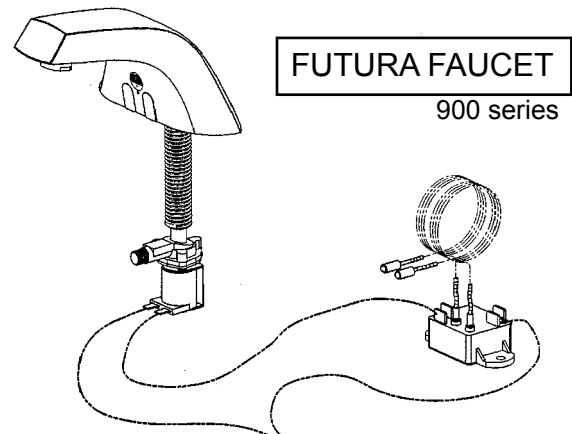

FUTURA FAUCET
900 series

- 40152 sensor
- 40154 transformer
- 40153 solenoid valve
- 40153G solenoid valve ganged