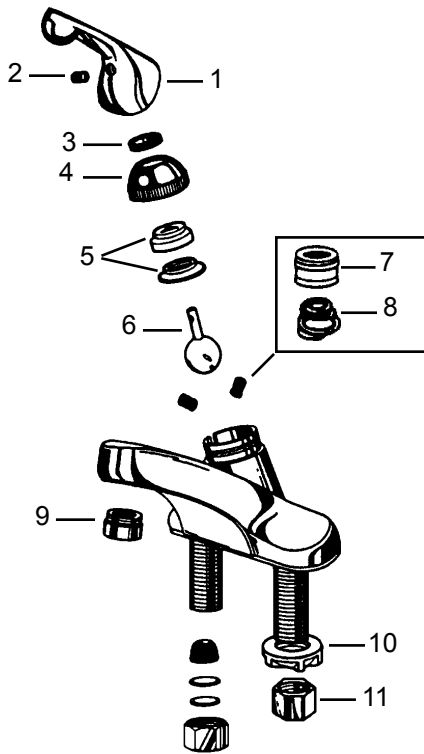

Item	Cat #	Description
1	49400	handle with set screw
2	14092	set screw
3	46049	adjusting ring
4	46052	cap with adjusting ring
5	46072	cam and packing
6	46056	brass ball
	46055	stainless steel ball
7	46057	seat washer
8	46060	conical spring
9	11175	aerator
10	46083	locknut
11	46084	coupling nut
12	46087	acrylic handle
13	46052	cap assembly
14	46068	del-dial cam assembly
15	46069	del-dial brass ball
	46070	del-dial stainless steel ball