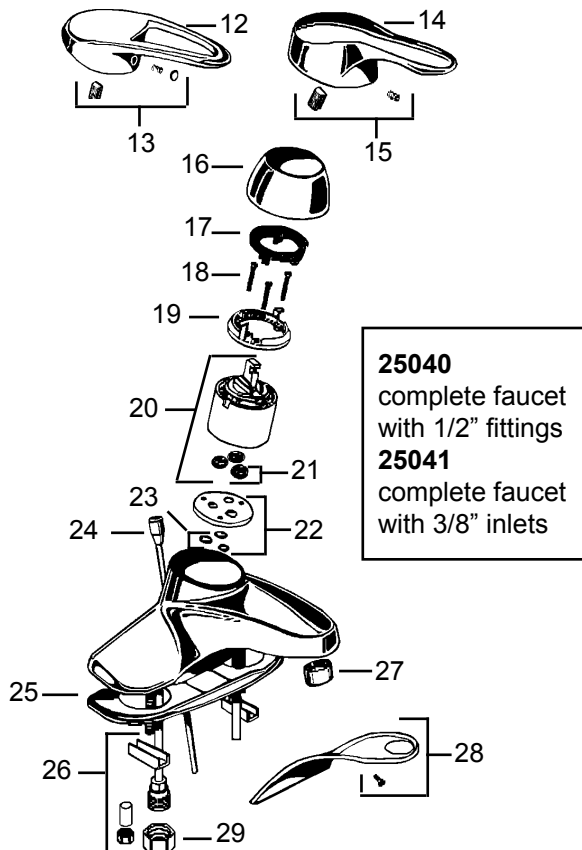

Item	Cat #	Description
1	40235	lever handle kit
2	40206	dome index
3	40207	handle screw
4	40205	knob handle kit
5	40201	knob index
6	40202	handle screw kit
7	40236	cap kit
8	40237	screw kit
9	40215	cartridge
10	40214	seal kit (seals & o-rings)
11	11184	aerator
12	40223	loop handle kit
13	40224	loop handle screw kit
14	40221	lever handle kit
15	40222	lever handle index kit
16	40225	cap
17	40226	hot limit stop
18	40227	cartridge screws
19	40211	cap retainer (includes 18)
20	40208	cartridge
21	40209	cartridge seal kit
22	40212	disc with seals
23	40210	o-ring kit
24	40229	pop up rod
25	40230	putty plate
26	40216	mounting kit
27	11184	aerator
28	40238	underbody and screw
29	42015	supply nut