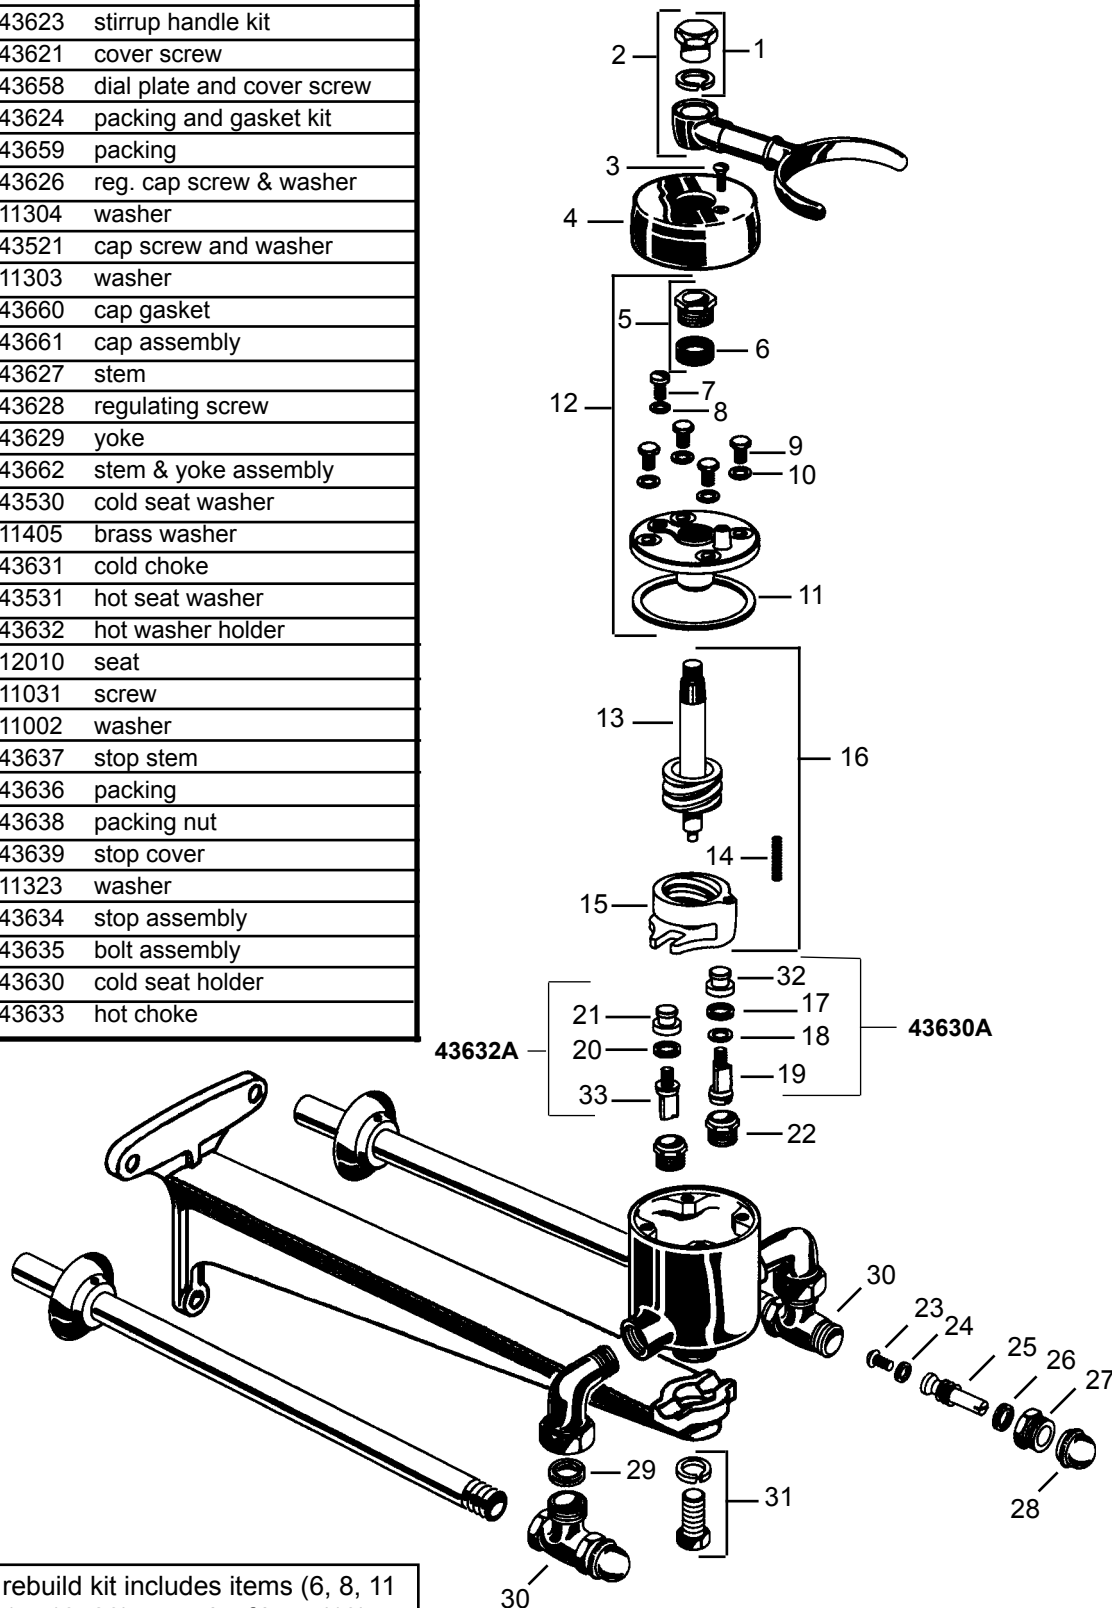

Item	Cat #	Description
1	43622	handle nut and washer
2	43623	stirrup handle kit
3	43621	cover screw
4	43658	dial plate and cover screw
5	43624	packing and gasket kit
6	43659	packing
7	43626	reg. cap screw & washer
8	11304	washer
9	43521	cap screw and washer
10	11303	washer
11	43660	cap gasket
12	43661	cap assembly
13	43627	stem
14	43628	regulating screw
15	43629	yoke
16	43662	stem & yoke assembly
17	43530	cold seat washer
18	11405	brass washer
19	43631	cold choke
20	43531	hot seat washer
21	43632	hot washer holder
22	12010	seat
23	11031	screw
24	11002	washer
25	43637	stop stem
26	43636	packing
27	43638	packing nut
28	43639	stop cover
29	11323	washer
30	43634	stop assembly
31	43635	bolt assembly
32	43630	cold seat holder
33	43633	hot choke

43625 rebuild kit includes items (6, 8, 11, 17, 18, 20), 4 each of item (10)