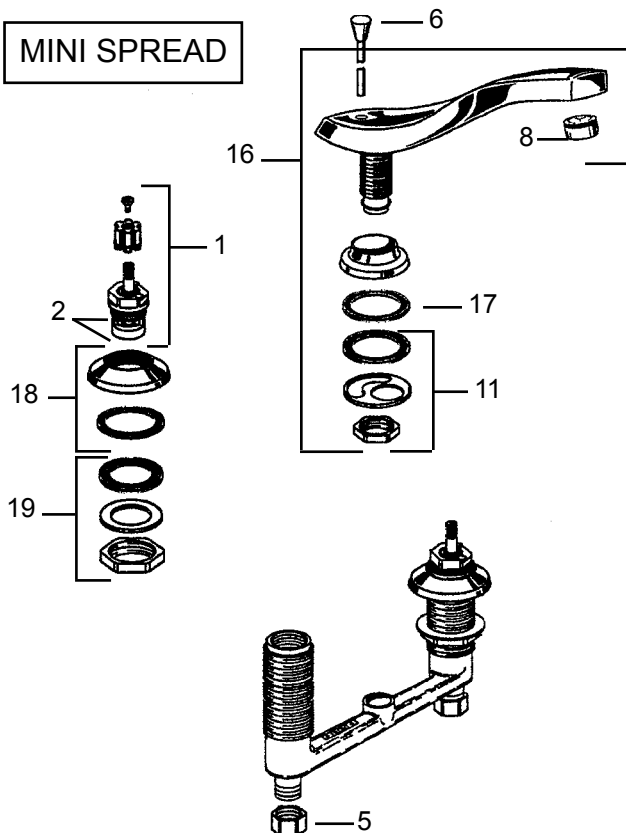

CENTERSET FAUCETS

NEW HERITAGE

HERITAGE

RELIANT

RELIANT PLUS

Item	Cat #	Description
1	40235	lever handle kit
2	40206	dome index
3	40207	handle screw
4	40205	knob handle kit
5	40201	knob index
6	40202	handle screw kit
7	40236	cap kit
8	40237	screw kit
9	40215	cartridge
10	40214	seal kit (seals & o-rings)
11	11184	aerator
12	40223	loop handle kit
13	40224	loop handle screw kit
14	40221	lever handle kit
15	40222	lever handle index kit
16	40225	cap
17	40226	hot limit stop
18	40227	cartridge screws
19	40211	cap retainer (includes 18)
20	40208	cartridge
21	40209	cartridge seal kit
22	40212	disc with seals
23	40210	o-ring kit
24	40229	pop up rod
25	40230	putty plate
26	40216	mounting kit
27	11184	aerator
28	40238	underbody and screw
29	42015	supply nut

WIDE SPREAD

MINI SPREAD

Item	Cat #	Description
1	45025	cartridge
2	45026	cartridge seal kit
3	45041	escutcheon kit
4	45042	valve mounting kit
5	42015	supply nut
6	45027	pop-up rod (conventional)
	45028	pop-up rod (gooseneck)
7	45050	conv. spout w/o pop-up
	45051	conv. spout with pop-up
	45052	g/n spout w/o pop-up
	45053	g/n spout with pop-up
8	11184	aerator
9	45048	spout gasket
10	45049	spout gasket
11	45047	spout mounting kit
12	45045	tee mounting kit
13	45046	tube seal & coupling kit
14	45043	tube & tee kit 8" centers
	45044	tube & tee kit 12" centers
15	11185	aerator
16	40250	cast brass spout kit
17	40251	spout gasket
18	40252	escutcheon kit
19	40253	valve mounting kit