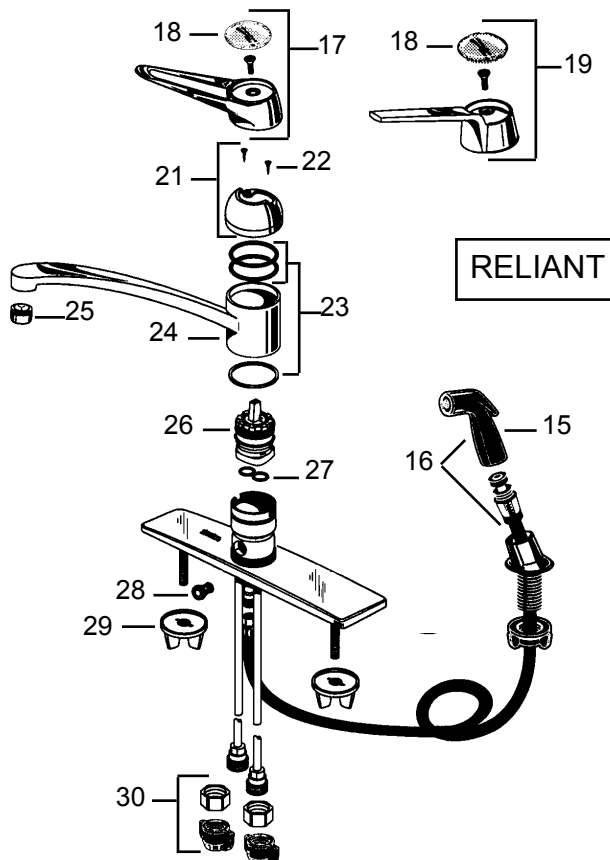

Item	Cat #	Description
1	43652	hot blade handle assy. 4"
	43653	cold blade handle assy. 4"
2	43726	index, hot
	43727	index, cold
3	14063	handle screw
4	40273	esc. for wrist handle
5	43068	AS-1R stem assy.
	43069	AS-1L stem assy.
6	11075	diaphragm
	10075	diaphragm OEM (2/pack)
7	40274	seat
8	40275	mounting kit
9	40280	lever handle kit (pair)
10	40279	index button kit (pair)
11	40281	escutcheon kit
12	40276	o-ring
13	40277	diverter bottom mount
14	40278	spout escutcheon
15	43287	spray handle
16	43321	spray & hose
17	40852	loop handle kit
18	41560	dome index
19	41561	lever handle kit
21	41562	cap kit
22	41563	screw kit
23	40257	spout seal kit
24	40258	spout kit
25	11184	aerator
26	40215	cartridge
27	40214	cartridge seal kit
28	41564	diverter
29	41565	attachment nut
30	40855	supply nut

RELIANT