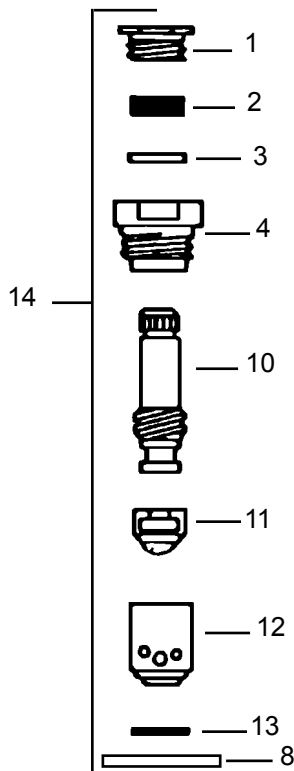

Item	Cat #	Description
1	46020	packing nut
2	11604	packing
3	11419	packing ring
4	46021	cold bonnet
	46022	hot bonnet
5	46023	cold stem
	46024	hot stem
6	11002	seat washer
7	11030	monel self locking screw
8	11383	gasket
9	46026	CE-2R stem assy. hot
	46025	CE-2L stem assy. cold
10	40405	cold stem
	40406	hot stem
11	40407	disc
12	40408	sleeve
13	40409	sleeve gasket
14	46534	cold cartridge
	46533	hot cartridge
15	46042	packing washer
16	46040	cold bonnet
	46041	hot bonnet
17	46038	cold stem
	46039	hot stem
18	46037	washer
19	26531	stem assembly, right
	26532	stem assembly, left