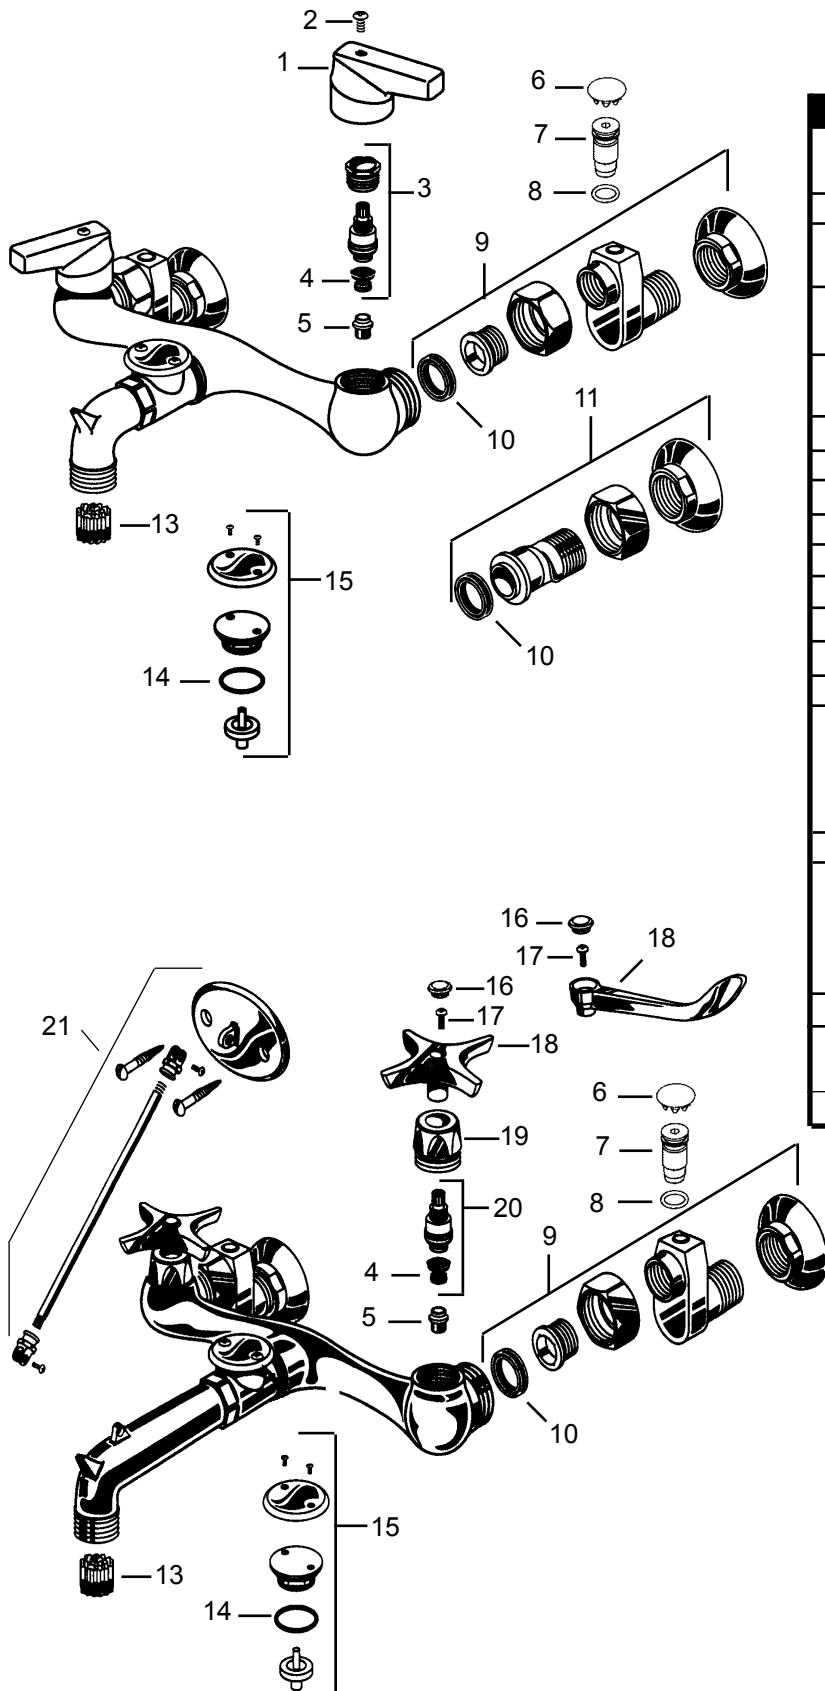

Item	Cat #	Description
1	43801	hot handle
	43802	cold handle
2	14015	handle screw
3	43068	AS-1R stem assy.
	43069	AS-1L stem assy.
4	11075	diaphragm
	10075	diaphragm OEM (2/pack)
5	12007	seat
	13007	monel seat
6	43693	stop cap
7	43694	stop stem
8	43695	stop stem o-ring
9	43365	offset stop shank w/esc.
10	43356	coupling washer
11	43364	eccentric shank w/esc.
13	43699	stream regulator
14	43694	vacuum breaker o-ring
15	43372	vacuum breaker
16	43726	hot index, red
	43727	cold index, blue
	43404	hot index, chrome
	43405	cold index, chrome
17	43793	handle screw
18	43735	hot cross arm handle
	43736	cold cross arm handle
	43652	hot blade handle 4"
	43653	cold blade handle 4"
19	43701	handle bonnet
20	43066	AS-1R stem
	43067	AS-1L stem
21	43700	brace support