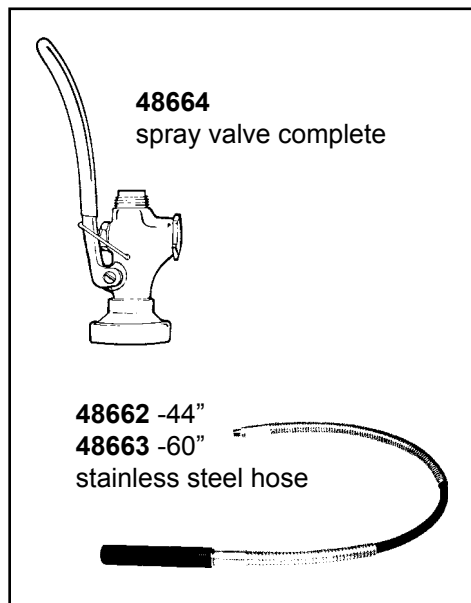

Item	Cat #	Description
1	48715	squeeze lever
2	48716	spring clip 1-1/2"
3	48717	screw
4	48718	gasket
5	48719	spray disc nozzle
6	48720	bumper
7	48721	spray disc
8	48722	repair kit for spray valve
9	48723	spring
10	48724	hook
11	48725	pipe to hose adapter
12	48726	riser 21-3/4"