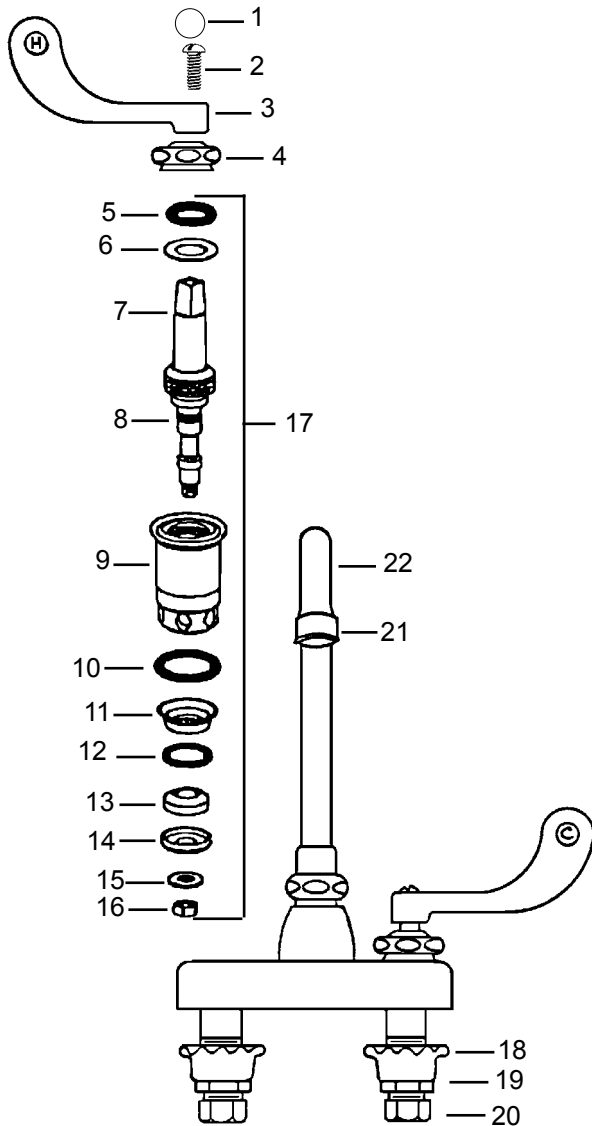

Item	Cat #	Description
1	44075	hot index button
	44076	cold index button
	44977	plain index button
2	14008	handle screw 1/2" x 10-32
3	44052	hot 4" blade handle
	44053	cold 4" blade handle
4	44015	bonnet
5	43985	o-ring
6	43987	brass washer
7	43989	CH-1RN stem
	43990	CH-1LN stem
8	43991	stem o-ring
9	43992	CH-1RN sleeve
	43993	CH-1LN sleeve
10	43994	sleeve o-ring
11	43995	seat
12	43996	seat o-ring
13	44010	seat washer
14	44011	retainer
15	44012	washer
16	44013	nut
17	43983	CH-1RN stem assembly
	43984	CH-1LN stem assembly
18	41139	basin cock washer
19	44159	locknut
20	44160	coupling nut
21	11189	aerator for chicago
	44050	soft-flo aerator
22	39143	gooseneck spout 3-1/2"

43999 stem repair kit includes items 5, 6, 8, 10 thru 16