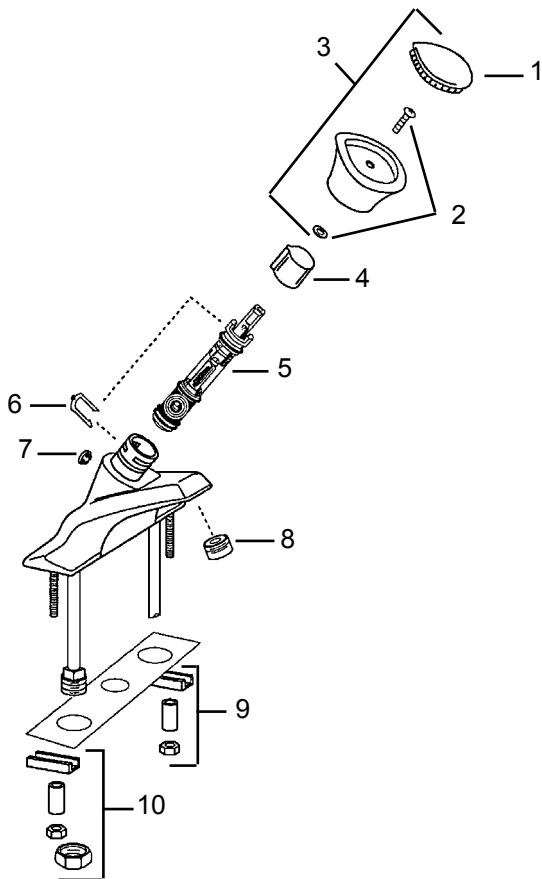

Item	Cat #	Description
1	46544	knob insert
2	46545	handle screw and washer
3	46546	knob kit
4	46547	stop tube
5	46548	cartridge, plastic
	46540	cartridge, brass
6	46549	retainer clip
7	46543	escutcheon plug
8	11179	aerator
9	46472	hardware package
10	46473	hardware package (1/2" con)
11	46533	index buttons (hot and cold)
12		handle screw with item 13
13	46531	knob handle kit, hot
	46532	knob handle kit, cold
14	46534	cartridge nut
15	46529	cartridge
16	46474	hardware package
17	46480	escutcheon plug button