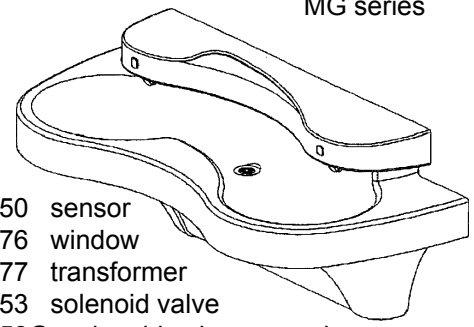

EXPRESS LAVATORY SYSTEM

MG series

- 40150 sensor
- 40276 window
- 40277 transformer
- 40153 solenoid valve
- 40153G solenoid valve ganged