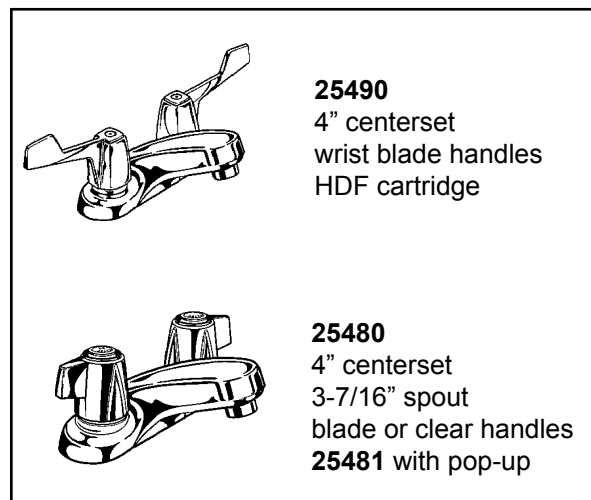

Item	Cat #	Description
1	14044	handle screw
2	82010	handles
3	46079	bonnet nut
4	46120	HDF ceramic cartridge
5	46095	locknuts
6	46122	seats and springs
7	46096	nut and washer
8	46084	coupling nut
9	11194	aerator vandal resistant
	11194A	spray outlet 1/2 gpm V/R
10	46089	aerator key
11	25492	complete pop-up assembly
12	33194	complete strainer assembly
13	46083	hot index button
	46084	cold index button
14	46085	handle (hot)
	46086	handle (cold)
15	46077	acrylic handle (hot)
	46078	acrylic handle (cold)
16	46075	hot index button
	46076	cold index button
17	11175	aerator
18	46079	bonnet nut
19	46080	cartridge
20	46095	locknut
21	46057	seat washer
22	46060	conical spring
23	49402	gasket
24	46083	locknut
25	46084	coupling nut
26	46125	button