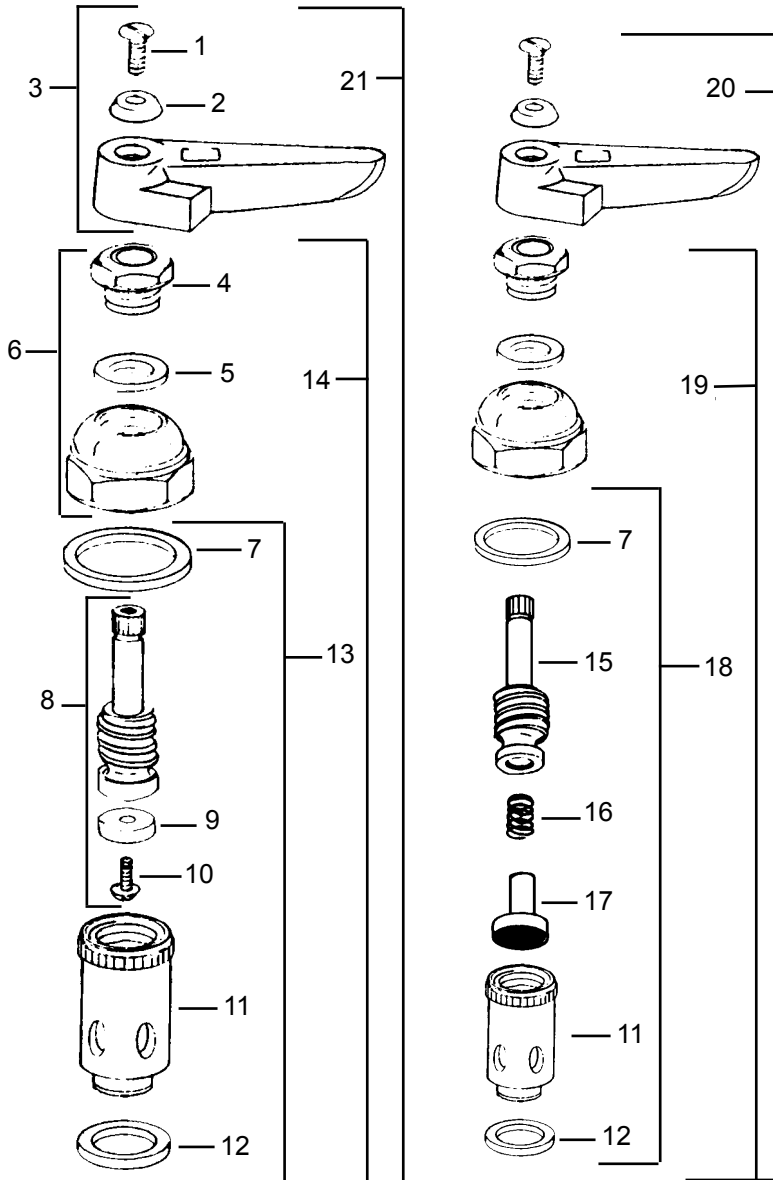

SWIVEL SPINDLE

CHECK SPINDLE

Item	Cat #	Description
1	14008	handle screw
2	44374	cold index button
	44375	hot index button
3	44376	cold handle
	44377	hot handle
4	44378	packing nut
5	44379	stem packing
6	44380	bonnet
7	44381	gasket
8	44382	right stem, hot
	44383	left stem, cold
9	11002	flat faucet washer
10	11030	monel s-l screw
11	44385	right removable insert, hot
	44384	left removable insert, cold
12	44386	rubber washer
13	44466	right stem assembly, hot
	44467	left stem assembly, cold
14	44468	complete stem assembly, hot
	44469	complete stem assembly, cold
15	44500	right check stem, hot
	44501	left check stem, cold
16	44502	seat holder spring
17	44503	seat washer holder
18	44472	right check stem assembly
	44473	left check stem assembly
19	44472A	right check assy. hot
	44473A	left check assy. cold
20	44494	hot check stem and handle
	44495	cold check stem and handle
21	44470	cold stem and handle
	44471	hot stem and handle

44530 TS-1 repair kit (5, 7, 9, 10, 12)
44531 TS-2 repair kit (5, 7, 12, 16, 17)