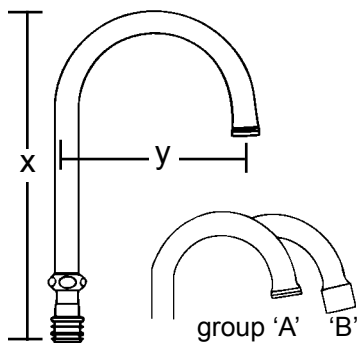

39149

15" swingspout
polished chrome plated
44050 soft-flo aerator
44085 spout kit

39150

for 25399 faucet

39147

cast brass spout
with 3/4" integral
hose thread outlet
chrome plated

39142

rigid/swing convertible
gooseneck with v/b
polished chrome plated
11515 spout o-ring (2 req'd)