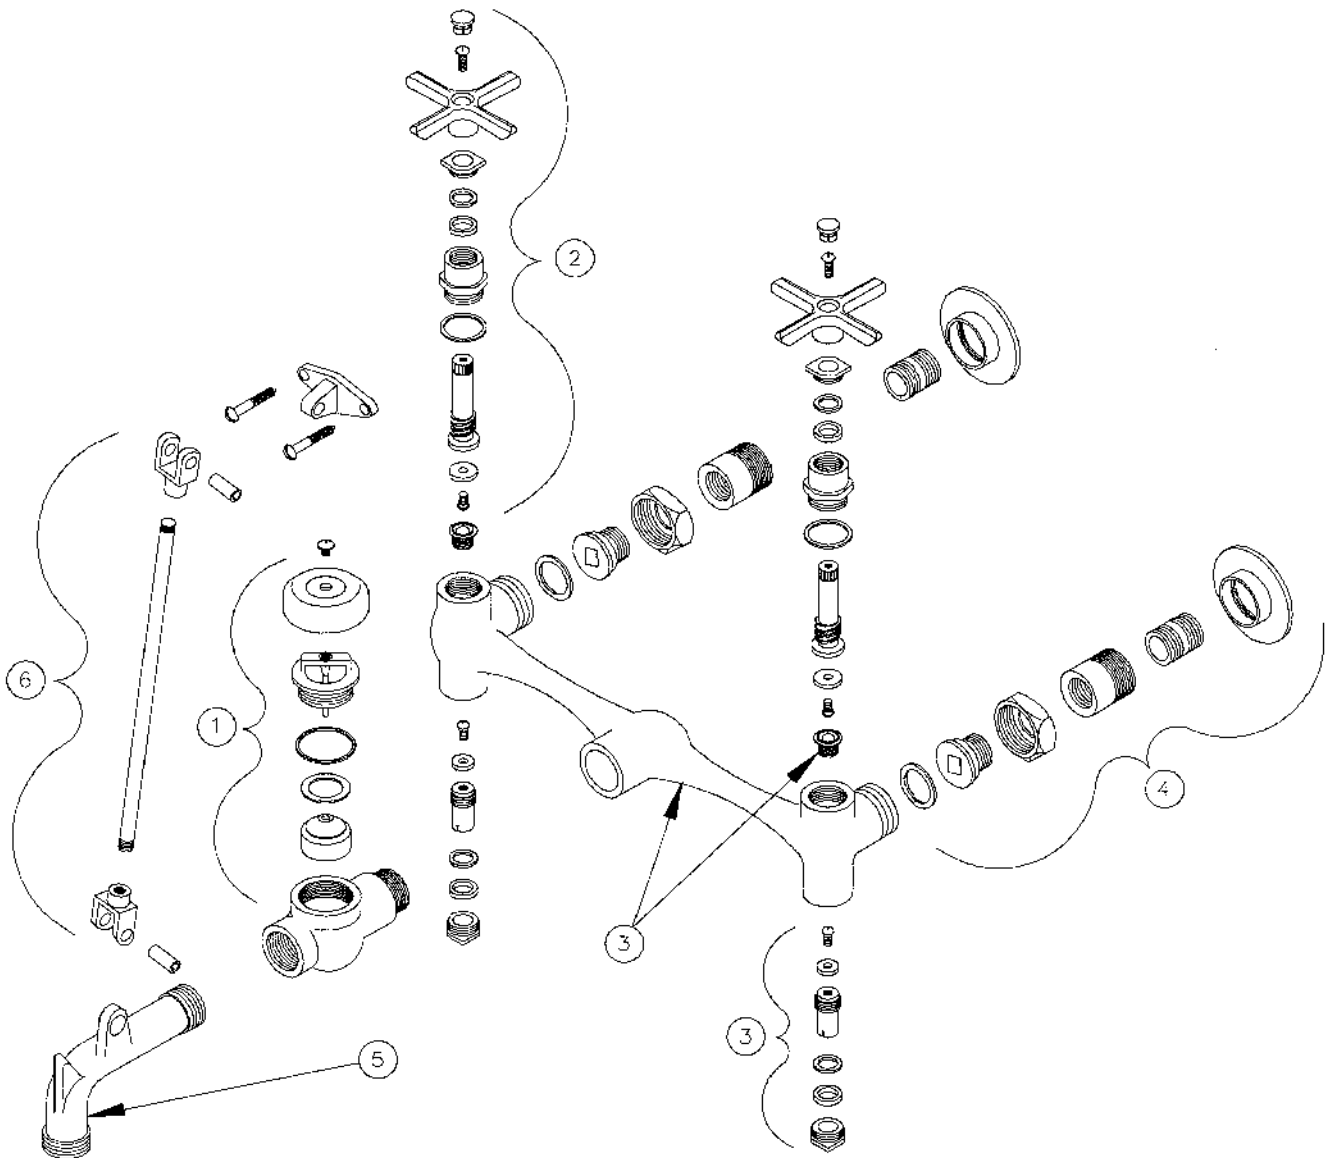

Item	Cat #	Description
1	40840	metering handle assembly
2	100266	handle nut assembly
3	100016	cartridge sleeve
4	100609	shank filter
5	40841	basin body
6	11187	aerator
7	40842	mounting group

Item	Cat #	Description
1	40845	lever handles (pair)
2	40846	low profile spout
3	40805	escutcheon
4	40806	cartridge cap
5	40847	mounting hardware
6	40803	long cartridge, cold
7	40804	long cartridge, hot
8	40848	tee assembly
9	40849	s/s flexible hose
10	40850	valve body assembly
11	40851	riser nut
12	11187	aerator