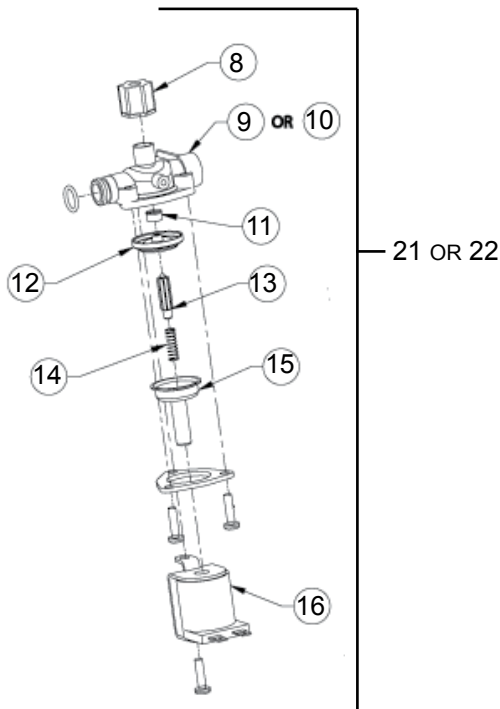

HANDI-TAP METERED VALVE

- 40053** hose barb valve
- 40054** quick release valve
- 40057** repair kit

Item	Cat #	Description
1	40040	escutcheon
2	40041	filter
3	40042	upper valve body
4	11502	o-ring
5	40043	timing cartridge
6	40044	adjusting screw assembly
7	40045	screw
8	11527	o-ring
9	40047	lower valve body
10	40022	valve seat
11	40049	plunger assembly
12	40051	spring
13	40090	screw
14	40092	cover, brass
	40091	cover, chrome
15	11527	o-ring
16	40098	spring
17	40097	main valve slide
18	40096	power element
19	40093	gasket
20	49280	valve body, brass
	49281	valve body, chrome
21	40048	packing
22	40093	gasket