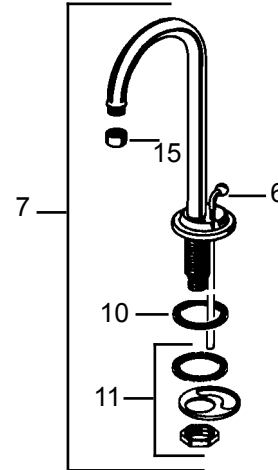

WIDE SPREAD

MINI SPREAD

Item	Cat #	Description
1	45025	cartridge
2	45026	cartridge seal kit
3	45041	escutcheon kit
4	45042	valve mounting kit
5	42015	supply nut
6	45027	pop-up rod (conventional)
	45028	pop-up rod (gooseneck)
7	45050	conv. spout w/o pop-up
	45051	conv. spout with pop-up
	45052	g/n spout w/o pop-up
	45053	g/n spout with pop-up
8	11184	aerator
9	45048	spout gasket
10	45049	spout gasket
11	45047	spout mounting kit
12	45045	tee mounting kit
13	45046	tube seal & coupling kit
14	45043	tube & tee kit 8" centers
	45044	tube & tee kit 12" centers
15	11185	aerator
16	40250	cast brass spout kit
17	40251	spout gasket
18	40252	escutcheon kit
19	40253	valve mounting kit