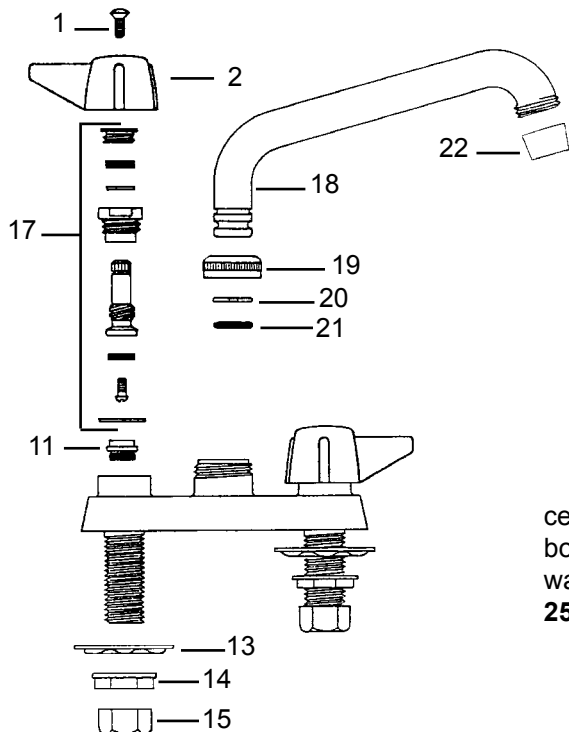

BAR SINK 4" CENTERSET

centerset 4" with cast brass body, replaceable seats and washers, chrome plated
25202 with pop-up