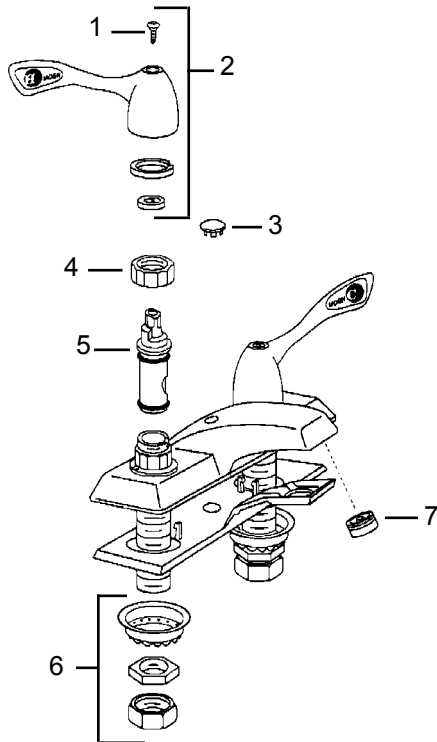

Item	Cat #	Description
1	46544	knob insert
2	46545	handle screw and washer
3	46546	knob kit
4	46547	stop tube
5	46548	cartridge, plastic
	46540	cartridge, brass
6	46549	retainer clip
7	46543	escutcheon plug
8	11179	aerator
9	46472	hardware package
10	46473	hardware package (1/2" con)
11	46533	index buttons (hot and cold)
12		handle screw with item 13
13	46531	knob handle kit, hot
	46532	knob handle kit, cold
14	46534	cartridge nut
15	46529	cartridge
16	46474	hardware package
17	46480	escutcheon plug button