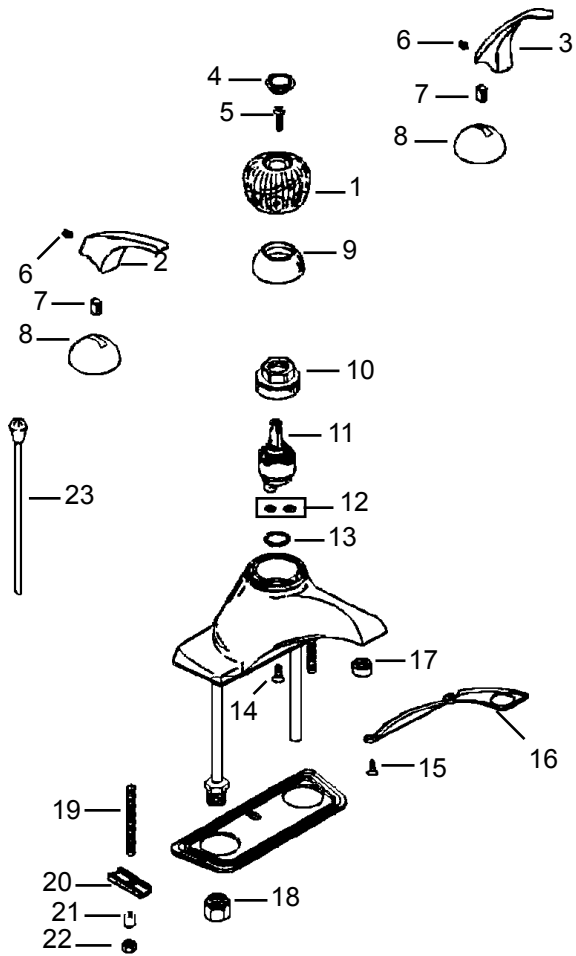

Item	Cat #	Description
1	47306	acrylic handle
2	47307	lever handle
3	47308	lever handle
4	47309	index button
5	47403	screw
6	47405	set screw
7	47310	insert
8	47406	lever handle cap
9	47404	handle cap
10	47407	bonnet nut
11	47408	cartridge assembly
12	47409	cartridge seal kit
13	47410	cartridge o-ring
14	47311	mounting kit
15	47312	screw
16	47313	throatplate
17	11175	aerator
18	42015	coupling nut
19	47314	stud
20	47412	locking bar
21	47413	locking spacer
22	47414	locking nut
23	47416	lift rod

these parts fit Kohler faucet numbers:
K-15181, K-15191, K-15198, K-15199