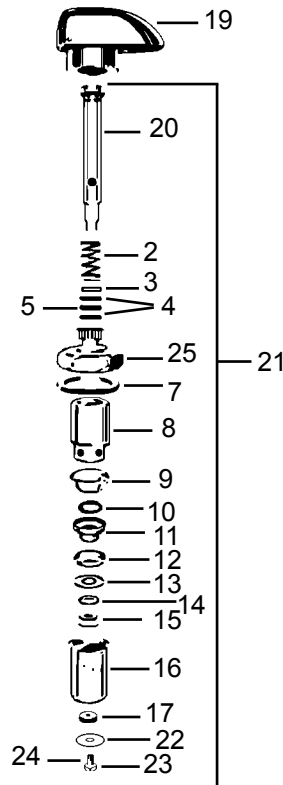

TIP-TAP

Item	Cat #	Description
1	44110	CH-5 stem (hot)
	44111	CH-5 stem (cold)
	44112	CH-5 stem (push)
2	44031	naiad spring
3	11404	brass washer
4	11506	o-ring
5	44033	leather packing
6	44034	CH-5 chrome bonnet
7	44008	cork & rubber gasket
8	44035	CH-5 sleeve
9	44009	monel renewal seat
10	44036	soft seat washer
11	44037	monel washer retainer
12	44038	rubber cup
13	11420	brass washer
14	44012	monel stem nut washer
15	44013	monel self-lock nut
16	44040	#3 fast closing dash pot
	44041	#2 adjustable dash pot
17	44121	felt dash pot washer
18	44030	naiad assembly (push)
	44042	naiad assembly (slo-push)
	44043	naiad assembly (hot)
	44044	naiad assembly (cold)
19	44167	handle (push)
	44165	handle (hot)
	44166	handle (cold)
20	44169	stem
21	44172	tip tap stem assembly
22	44122	dash pot brass washer
23	44123	dash pot nut
24	44120	dash pot screw
25	44170	bonnet

1. **44045** repair kit includes items 2, 3, 4 (qty 2)
   5, 7, 9, 10, 11, 12, 13, 14, 15
2. **44124** repair kit CH-5 includes items 17, 22,
   23, 24