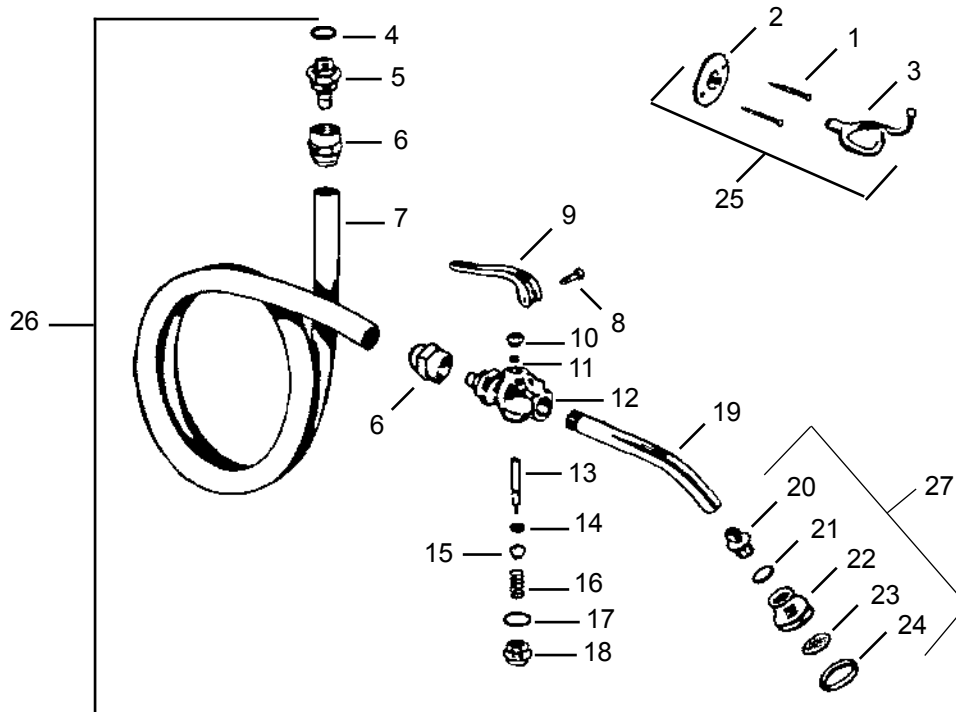

Item	Cat #	Description
1	14005	screw
2	*	flange (with item 25)
3	*	fork (with item 25)
4	43728	washer
5	43729	male hose connecting part
6	43730	female hose connecting part
7	43753	hose, 4 ft.
8	43767	handle screw
9	43768	handle
10	43769	stuffing nut
11	43770	packing
12	43771	body
13	43772	stem

Item	Cat #	Description
14	43773	seat washer
15	43774	seat washer holder
16	43775	spring
17	11515	o-ring
18	43776	cap
19	43748	bent pipe
20	43778	spray connection
21	43779	washer
22	43742	spray head
23	43741	spray face
24	43740	bumber
25	43752	nozzle and fork s/a
26	43781	spray valve & hose s/a
27	43742A	spray head assembly