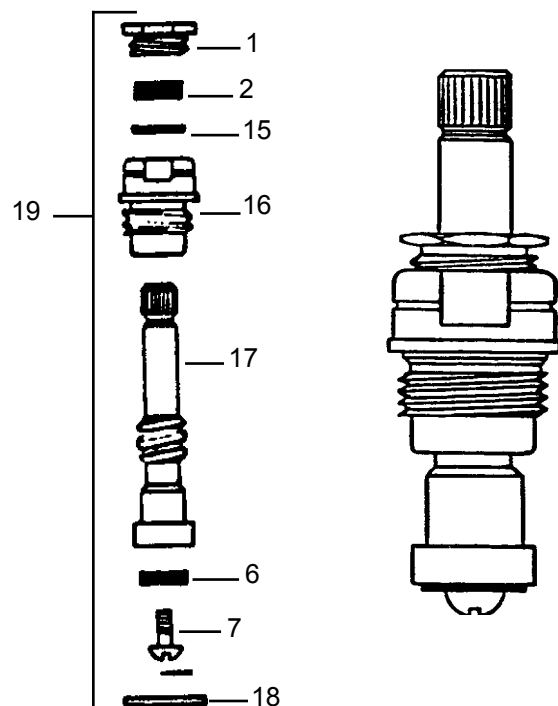

Item	Cat #	Description
1	46020	packing nut
2	11604	packing
3	11419	packing ring
4	46021	cold bonnet
	46022	hot bonnet
5	46023	cold stem
	46024	hot stem
6	11002	seat washer
7	11030	monel self locking screw
8	11383	gasket
9	46026	CE-2R stem assy. hot
	46025	CE-2L stem assy. cold
10	40405	cold stem
	40406	hot stem
11	40407	disc
12	40408	sleeve
13	40409	sleeve gasket
14	46534	cold cartridge
	46533	hot cartridge
15	46042	packing washer
16	46040	cold bonnet
	46041	hot bonnet
17	46038	cold stem
	46039	hot stem
18	46037	washer
19	26531	stem assembly, right
	26532	stem assembly, left