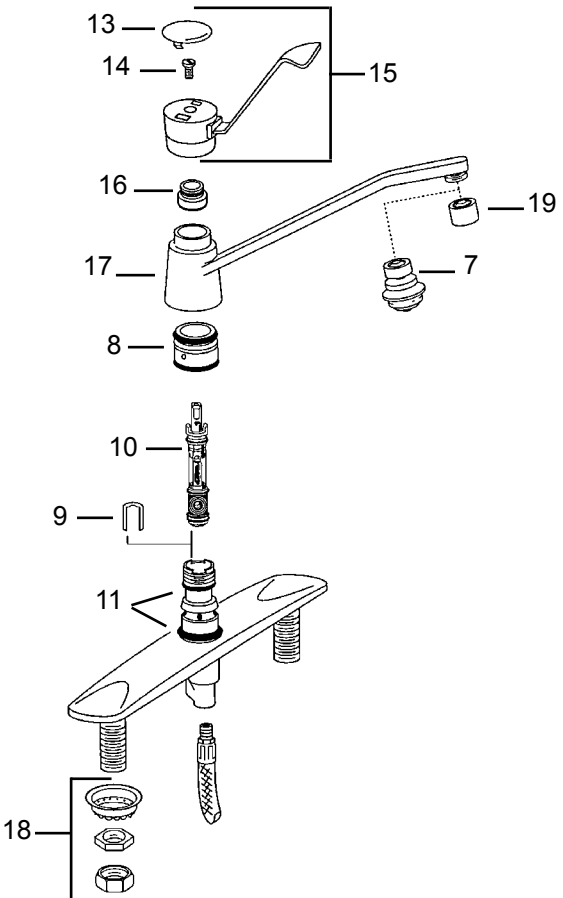

Item	Cat #	Description
1	47393	cap
2	47394	handle screw
3	47395	handle assembly
4	47396	pivot retainer
5	47397	collar & nut kit
6	47398	spout 9"
7	10191	swing & spray aerator
8	46574	diverter
9	46565	retainer ring
10	46548	cartridge, plastic
	46540	cartridge, brass
11	46576	spout o-ring kit
12	47399	hardware package
13	47400	handle cover
14	47401	handle screw
15	47402	handle assembly
16	46562	retainer pivot nut
17	47403	spout 9"
18	47404	hardware package
19	11180	flo-control aerator