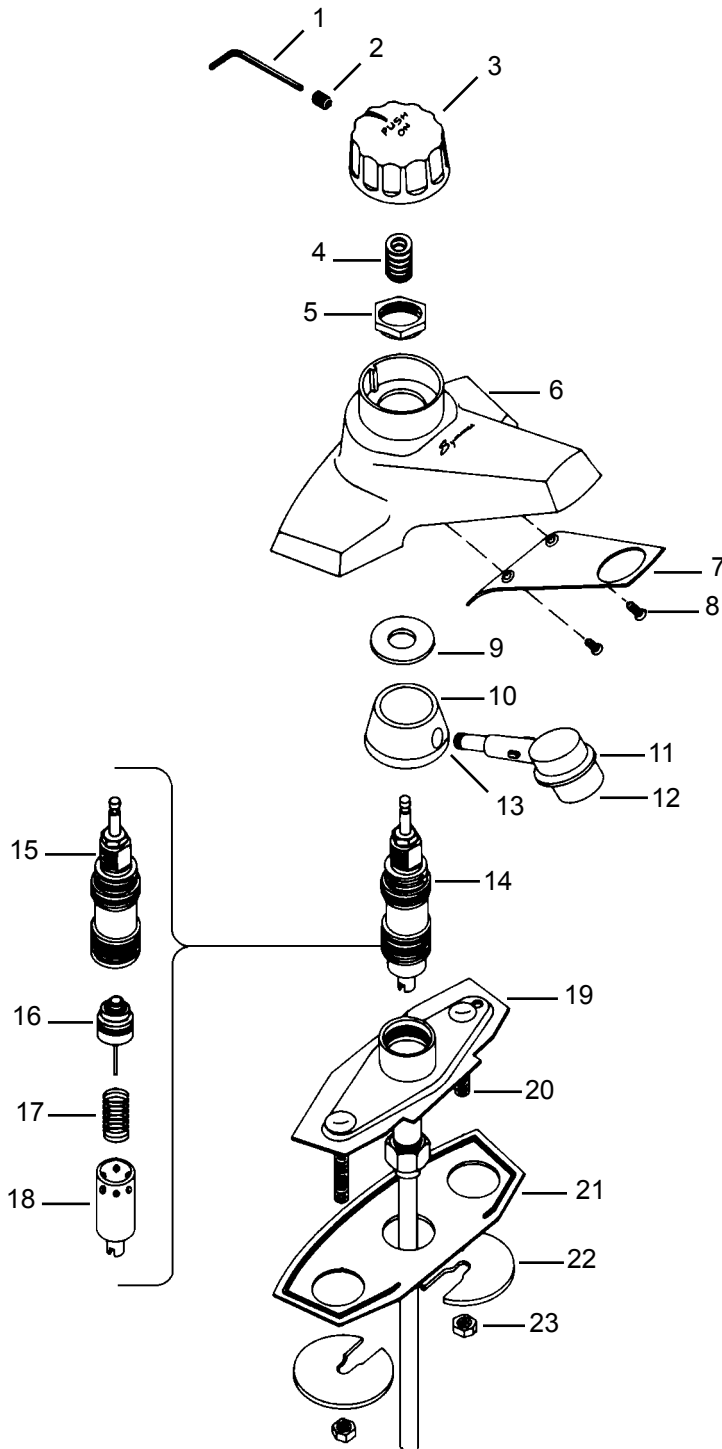

Item	Cat #	Description
1	47920	hex socket key
2	48203	handle set screw
3	47921	handle
4	48204	cycle time washer
5	48205	limit stop retainer nut
6	48209	shell
7	48210	undercover plate
8	48212	screw (2 req'd)
9	47922	valve housing gasket
10	48213	spout retainer
11	48214	spout assembly
12	48215	rose spray
13	48216	spout o-ring
14	47923	control cartridge
15	47924	quick close control cartridge
16	47925	piston assembly
17	47926	piston spring
18	47927	metering cylinder
19	47928	base plate assembly
20	48226	mounting bolts
21	48227	base plate gasket
22	48228	mounting washer (2 req'd)
23	48229	mounting nut (2 req'd)

48230 SY-LL cartridge repair kit