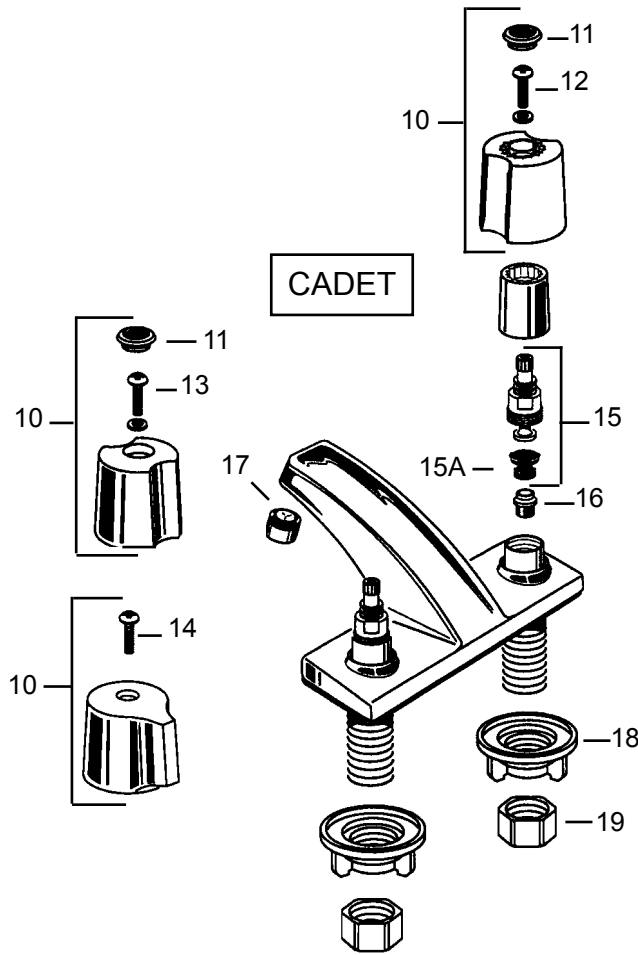

CENTERSET FAUCETS

NEW HERITAGE

HERITAGE

RELIANT

RELIANT PLUS

Item	Cat #	Description
1	40235	lever handle kit
2	40206	dome index
3	40207	handle screw
4	40205	knob handle kit
5	40201	knob index
6	40202	handle screw kit
7	40236	cap kit
8	40237	screw kit
9	40215	cartridge
10	40214	seal kit (seals & o-rings)
11	11184	aerator
12	40223	loop handle kit
13	40224	loop handle screw kit
14	40221	lever handle kit
15	40222	lever handle index kit
16	40225	cap
17	40226	hot limit stop
18	40227	cartridge screws
19	40211	cap retainer (includes 18)
20	40208	cartridge
21	40209	cartridge seal kit
22	40212	disc with seals
23	40210	o-ring kit
24	40229	pop up rod
25	40230	putty plate
26	40216	mounting kit
27	11184	aerator
28	40238	underbody and screw
29	42015	supply nut

Item	Cat #	Description
10	43024	clear handle kit (pair)
	43025	metal handle kit (pair)
	43004	metal lever handle kit (pair)
11	43000	hot index button
	43001	cold index button
12	43006	clear handle screw
13	43005	metal handle screw
14	43003	metal lever handle screw
15	43008	cadet stem assembly, left
	43009	cadet stem assembly, right
15A	43006	cadet diaphragm
16	43010	seat
17	11175	aerator
18	43028	mounting nut
19	42015	supply nut
20	40240	vandal proof screw
21	40241	handle screw
22	40242	index kit
23	40243	wrist blade handle
24	40244	lever handle
25	40245	bonnet nut
26	45027	cartridge
27	40247	mounting kit
28	42015	coupling nut
29	11184	aerator