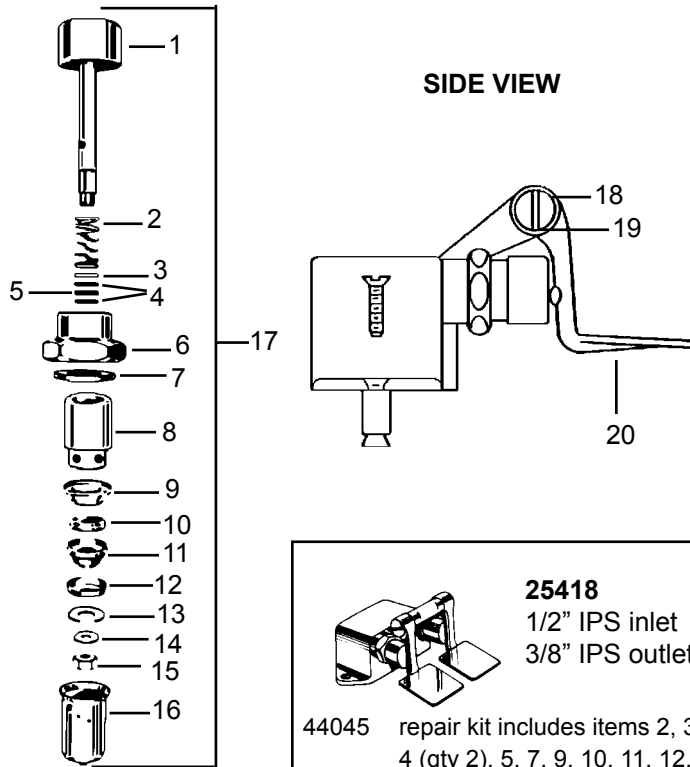

Item	Cat #	Description
1	44112	CH-5 stem and knob
2	44031	naiad spring
3	11404	brass washer
4	11506	o-ring
5	44033	leather packing
6	44034	CH-5 chrome bonnet
7	44008	cork & rubber gasket
8	44035	CH-5 sleeve
9	44009	monel renewal seat
10	44036	soft seat washer
11	44037	monel washer retainer
12	44038	rubber cup
13	11420	brass washer
14	44012	monel stem nut washer
15	44013	monel self-lock nut
16	44040	#3 fast closing dash pot
	44041	#2 adjustable dash pot
17	44108	foot pedal operating assy.
18	11033	screw
19	44109	washer
20	43844	short pedal (cold)
	43845	short pedal (hot)
	43846	long pedal (cold)
	43847	long pedal (hot)
21	47479	elbow with adapter
23	47480	fork w/adaptor & set screw
24	47481	set screw
25	47482	gasket
26	47483	hose and handle assy
27	47484	gasket
28	47485	pre-rinse valve w/o head
29	47486	adapter
30	47487	tube spout
31	47488	spray assembly
32	47489	face plate assembly
33	47490	rubber ring
34	47491	spray assembly

BEDPAN SPRAYER