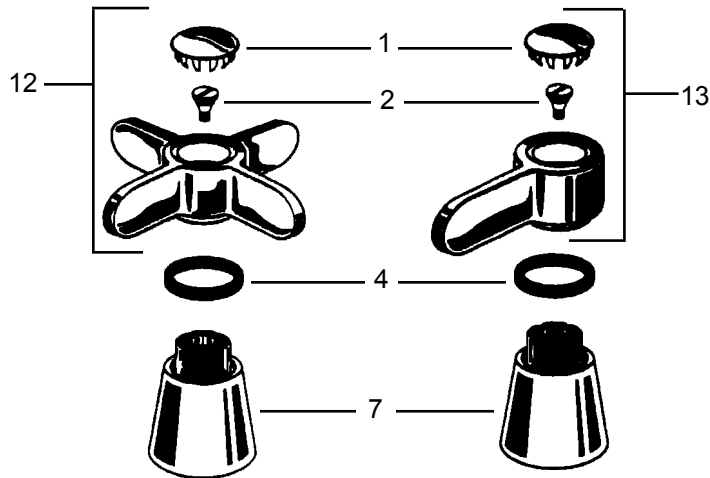

Item	Cat #	Description
1	24525	index button
2	24524	handle screw
3	24539	index washer
4	24538	index ring
5	24533	skirt - above deck
	24532	skirt - below deck
6	24537	handle adapter
7	24535	skirt - above deck
	24534	skirt - below deck
8	24526	index button
9	24536	handle adapter
10	24527	wrist blade kit
11	24530	crown handle kit
12	24528	cross handle kit
13	24529	lever handle kit
14	NLA	acrylic handle kit