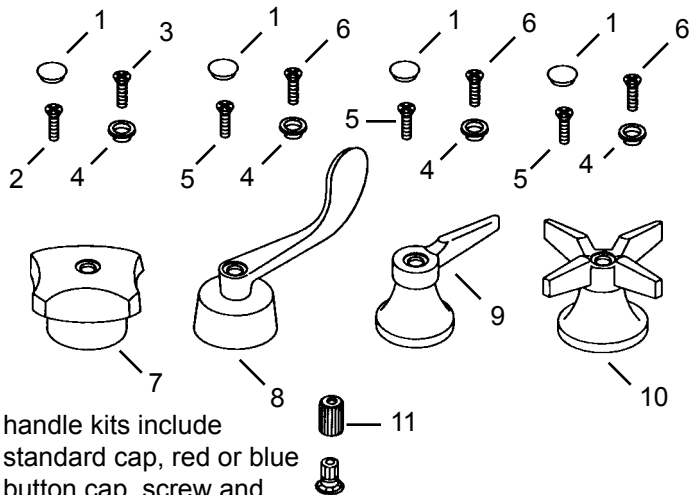

handle kits include standard cap, red or blue button cap, screw and spline adapter