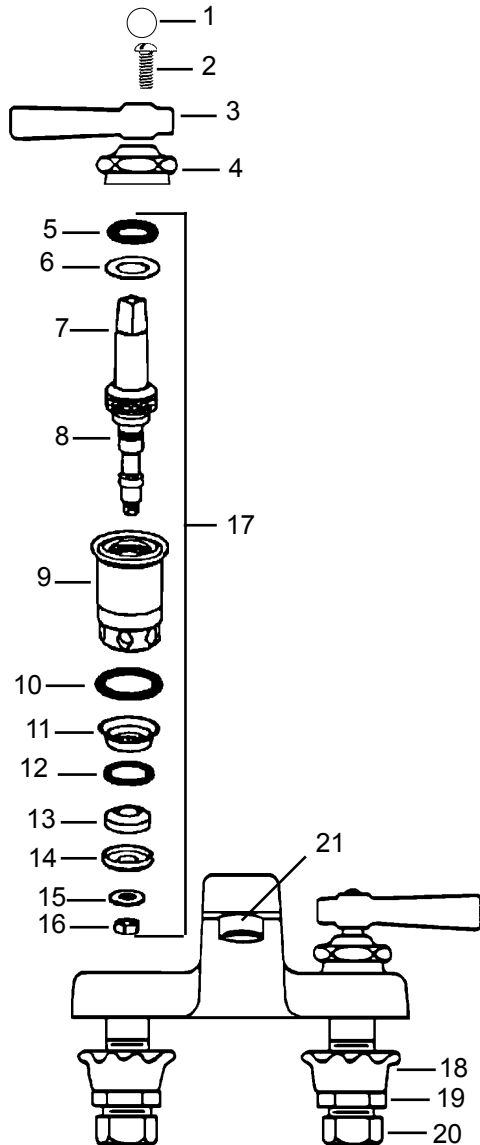

Item	Cat #	Description
1	44075	hot index button
	44076	cold index button
	44077	plain index button
2	14008	handle screw 1/2" x 10-32
3	44061	hot metal lever handle
	44062	cold metal lever handle
4	44015	bonnet
5	43985	o-ring
6	43987	brass washer
7	43989	CH-1RN stem
	43990	CH-1LN stem
8	43991	stem o-ring
9	43992	CH-1RN sleeve
	43993	CH-1LN sleeve
10	43994	sleeve o-ring
11	43995	seat
12	43996	seat o-ring
13	44010	seat washer
14	44011	retainer
15	44012	washer
16	44013	nut
17	43983	CH-1RN stem assembly
	43984	CH-1LN stem assembly
18	41139	basin cock washer
19	44159	locknut
20	44160	coupling nut
21	11177	soft-flo aerator

43999 stem repair kit includes items 5, 6, 8, 10 thru 16

25320
4" centers
4" spout
metal lever handles
25321 with pop-up

Curved Lever Handle
44057 Pair
44058 Hot
44059 Cold
use handle screw 14008