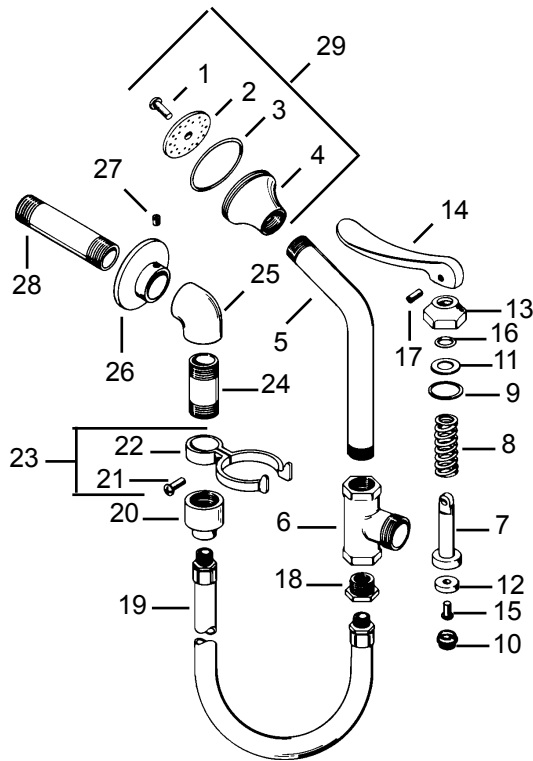

42553 self closing valve includes items 6 thru 17
42554 valve rebuilding kit includes items 8, 9, 10, 11, 12, 15, 16, 17