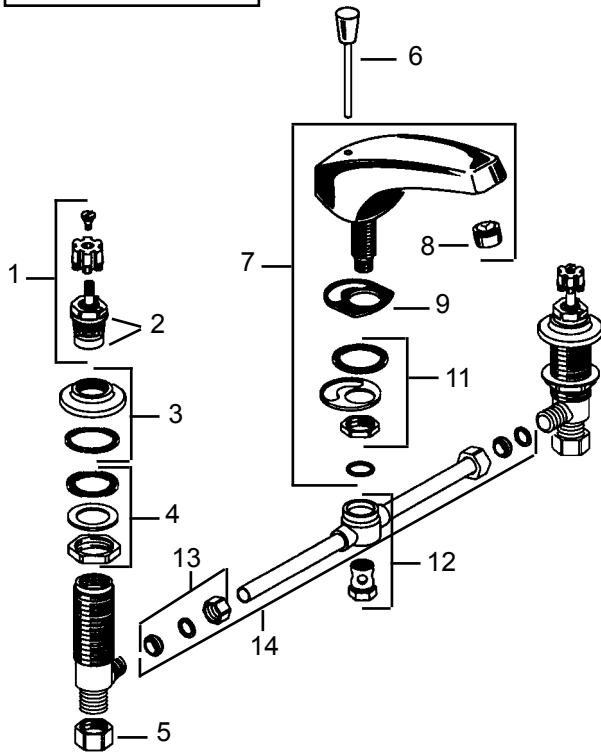

CENTERSET FAUCETS

NEW HERITAGE

HERITAGE

RELIANT

RELIANT PLUS

Item	Cat #	Description
1	40235	lever handle kit
2	40206	dome index
3	40207	handle screw
4	40205	knob handle kit
5	40201	knob index
6	40202	handle screw kit
7	40236	cap kit
8	40237	screw kit
9	40215	cartridge
10	40214	seal kit (seals & o-rings)
11	11184	aerator
12	40223	loop handle kit
13	40224	loop handle screw kit
14	40221	lever handle kit
15	40222	lever handle index kit
16	40225	cap
17	40226	hot limit stop
18	40227	cartridge screws
19	40211	cap retainer (includes 18)
20	40208	cartridge
21	40209	cartridge seal kit
22	40212	disc with seals
23	40210	o-ring kit
24	40229	pop up rod
25	40230	putty plate
26	40216	mounting kit
27	11184	aerator
28	40238	underbody and screw
29	42015	supply nut

WIDE SPREAD

MINI SPREAD

Item	Cat #	Description
1	45025	cartridge
2	45026	cartridge seal kit
3	45041	escutcheon kit
4	45042	valve mounting kit
5	42015	supply nut
6	45027	pop-up rod (conventional)
	45028	pop-up rod (gooseneck)
7	45050	conv. spout w/o pop-up
	45051	conv. spout with pop-up
	45052	g/n spout w/o pop-up
	45053	g/n spout with pop-up
8	11184	aerator
9	45048	spout gasket
10	45049	spout gasket
11	45047	spout mounting kit
12	45045	tee mounting kit
13	45046	tube seal & coupling kit
14	45043	tube & tee kit 8" centers
	45044	tube & tee kit 12" centers
15	11185	aerator
16	40250	cast brass spout kit
17	40251	spout gasket
18	40252	escutcheon kit
19	40253	valve mounting kit