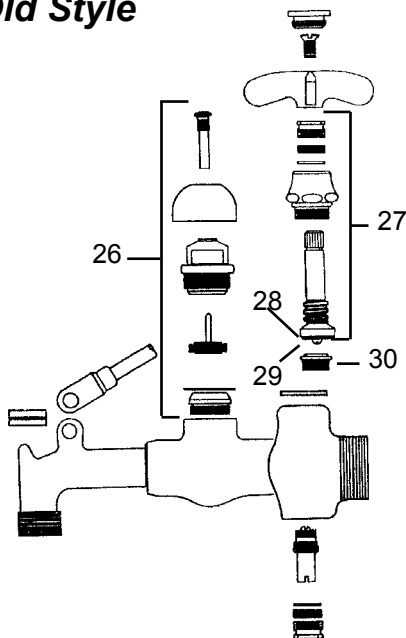

Old Style

Item	Cat #	Description
1	40501	wood screw (2 req'd)
2	40502	brace assembly
3	40503	pin
4	40504	index button, hot
	40506	index button, cold
5	40507	screw
6	40508	cross arm handle
	40509	4" wrist blade handle
7	40510	sleeve
8	40511	trim collar
9	48901	short cartridge, hot
	48902	short cartridge, cold
	48899	medium cartridge, hot
	48900	medium cartridge, cold
10	40512	service nozzle
11	22897	vacuum breaker kit new style (does not include 13)
13	40513	vacuum breaker cap
15	22898	float disc
18	40514	vacuum breaker body
19	40515	rubber washer
20	40516	spindle assembly
21	40517	screw
22	40518	seat washer
23	40519	o-ring
24	40521	o-ring
25	40520	retaining nut
26	22896	vacuum breaker kit old style (does not include cover)
27	46270	spindle assy. right hand
	46269	spindle assy. left hand
28	11006	3/8 flat washer
29	11031	screw
30	12166	seat