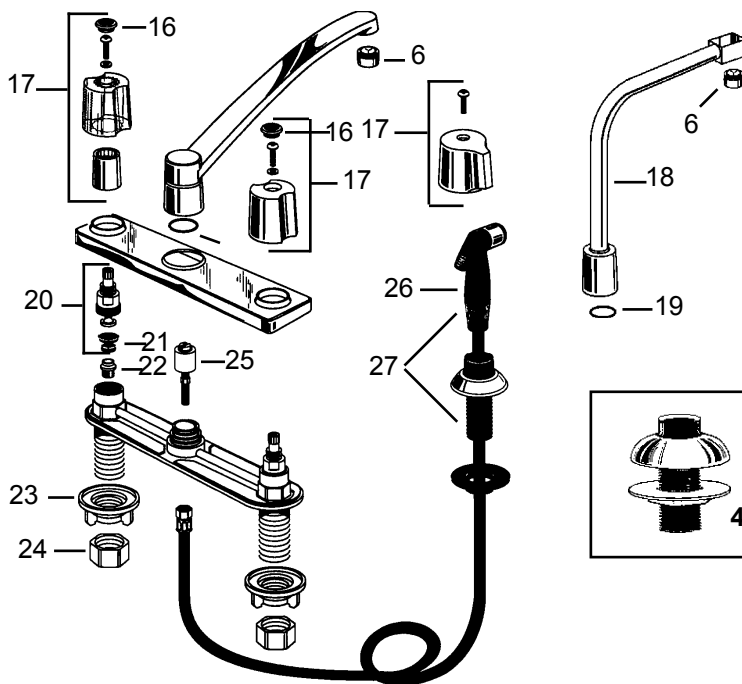

CADET

Item	Cat #	Description
1	11187	aerator
2	41525	set screw
3	41526	spout seal kit
4	41527	hi-flow spout
5	41528	button & screw
6	11184	aerator
7	41529	fabian spout
8	45025	cartridge
9	45026	cartridge seal kit
10	41530	escutcheon kit
11	41531	valve mounting kit
12	41532	diverter
13	43287	spray handle
14	43321	spray & hose
15	42015	supply nut
16	43001	cold index button
	43000	hot index button
17	43024	clear handle kit
	43025	metal handle kit
	43004	metal lever handle kit
18	NLA	hi-flow spout
19	40262	o-ring
20	43008	cadet stem assy. left
	43009	cadet stem assy. right
21	43007	diaphragm (2/pack)
22	43010	cadet seat
23	43028	mounting nut
24	42015	supply nut
25	43285	diverter
26	43287	spray handle
27	43321	spray & hose