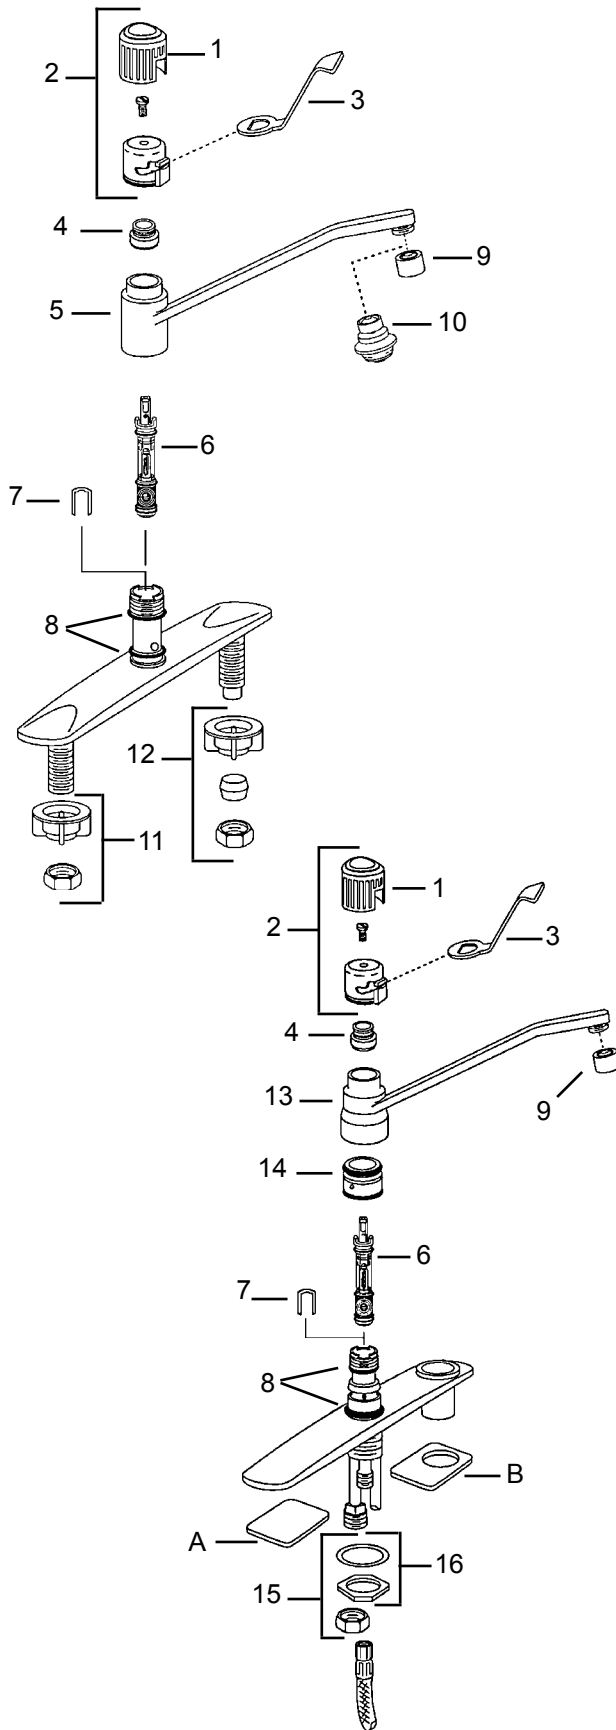

Item	Cat #	Description
1	46486	cap
2	46535	cap assembly (does not include lever handle)
3	46561	lever handle
4	46562	retainer pivot nut
5	39210	spout assembly 9"
6	46548	cartridge, plastic
	46540	cartridge, brass
7	46565	retainer clip
8	46559	spout o-ring kit
9	11180	flo-control aerator
10	10191	push-pull swivel spray
11	46474	hardware package
12	46475	hardware package
13	39211	spout assembly 9"
14	46574	diverter
15	46476	hardware (includes A & B)
16	46477	hardware (includes A & B)