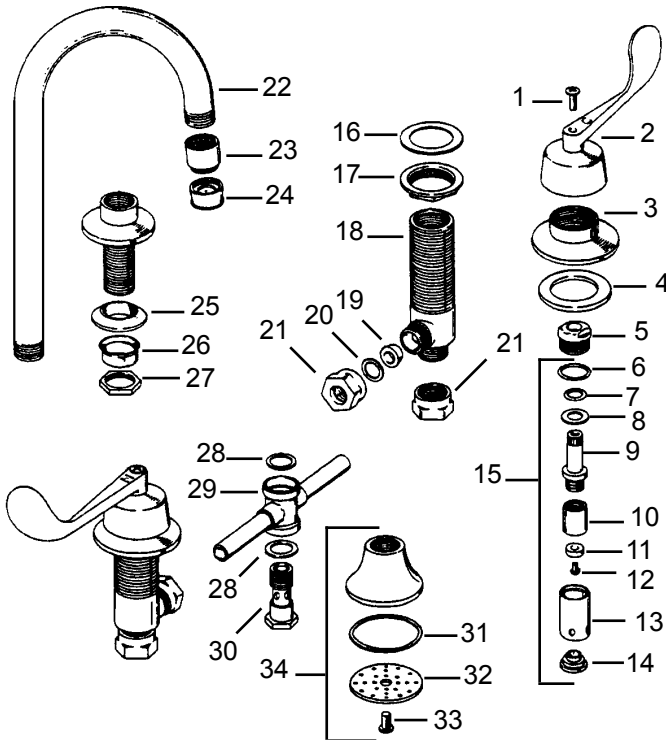

Item	Cat #	Description
1	14006	screw
2	41932	hot index
	41931	cold index
3	42097	triton II handle, hot
	42098	triton II handle, cold
4	42223	bonnet
5	11515	o-ring
6	11533	o-ring
7	11445	brass washer
8	42009	hot stem
	42089	cold stem
9	42010	plastic plunger, hot
	42091	plastic plunger, cold
	42090	brass plunger, hot
	42092	brass plunger, cold
10	11001	flat faucet washer
11	11038	screw
12	42011	sleeve
	42010	sleeve and seat
13	12116	seat
14	42157	cold stem assembly, plastic
	42158	hot stem assembly, plastic
	42003	cold stem assembly, brass
	42004	hot stem assembly, brass
15	11175	aerator
16	42152	lift rod
17	40522	rose spray plate
18	40523	screw
19	40524	rose spray
20	41139	rossette
21	42014	locknut
22	42015	coupling nut
23	42086	escutcheon
24	42087	gasket
25	42150	gasket
26	42095	nut
27	n/a	body
28	11163	gasket
29	11428	gasket
30	42015	coupling nut
31	40520	washer kit
32	42152	lift rod (round knob)
	42151	lift rod (square knob)
33	40559	connection tee

pair **40505**

pair **40510**

Item	Cat #	Description
1	40563	screw
2	24636	hot wristblade handle
	24637	cold wristblade handle
3	42086	escutcheon
4	42087	gasket
5	42083	bonnet
6	11515	o-ring
7	11533	o-ring
8	11445	brass washer
9	42009	hot stem
	42089	cold stem
10	42010	plastic plunger, hot
	42091	plastic plunger, cold
	42090	brass plunger, hot
	42092	brass plunger, cold
11	11001	flat faucet washer
12	11038	screw
13	42011	sleeve
	42012	sleeve and seat
14	12116	seat
15	42157	cold stem assembly, plastic
	42158	hot stem assembly, plastic
	42003	cold stem assembly, brass
	42004	hot stem assembly, brass
16	42150	gasket
17	42095	nut
18	n/a	body
19	11163	gasket
20	11428	gasket
21	42015	nut
22	40567	gooseneck spout
23	40568	adapter
24	11185	adapter
25	11599	gasket
26	41139	rossette
27	42014	locknut
28	40569	washer
29	40566	connection tee
30	40570	spool
31	11578	o-ring
32	42042	spray face
33	14044	screw
34	42538	spray head assembly