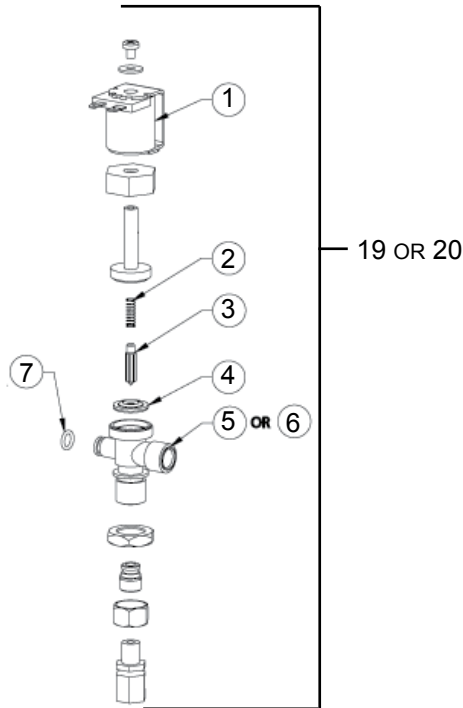

Item	Cat #	Description
1	40104	coil - solenoid valve
2	40101	spring - valve
3	40102	armature - valve
4	40100	diaphragm - solenoid valve
5	40151	body individual solenoid valve
6	40151G	body ganged solenoid valve
7	11506	o-ring
8	40105	compression nut
9	40106	valve body end outlet
10	40107	valve body manifold outlet
11	40108	flow control .5 gpm
12	40109	diaphragm
13	40102	armature - valve
14	40101	spring - valve
15	40112	housing armature
16	40104	coil - solenoid valve
17	40150	sensor/adaptive 6.5" lead
18	40276	window express assy.
19	40153	individual solenoid
20	40153G	ganged solenoid
21	40113	solenoid valve - end body
22	40114	solenoid valve - thru body