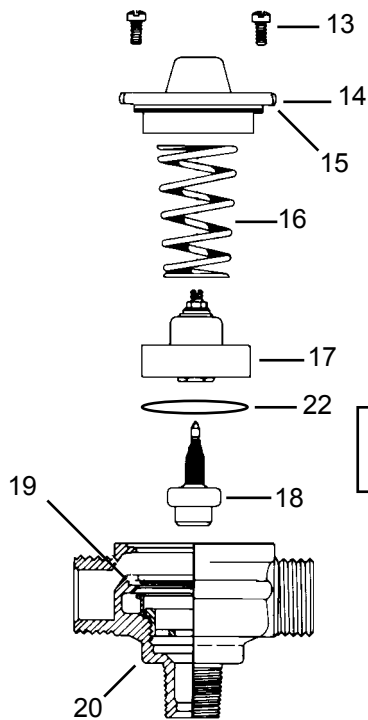

VERNATHERM THERMOSTATIC MIXING VALVE

- **40116** Vernatherm valve complete
- **40099** Vernatherm rebuilding kit