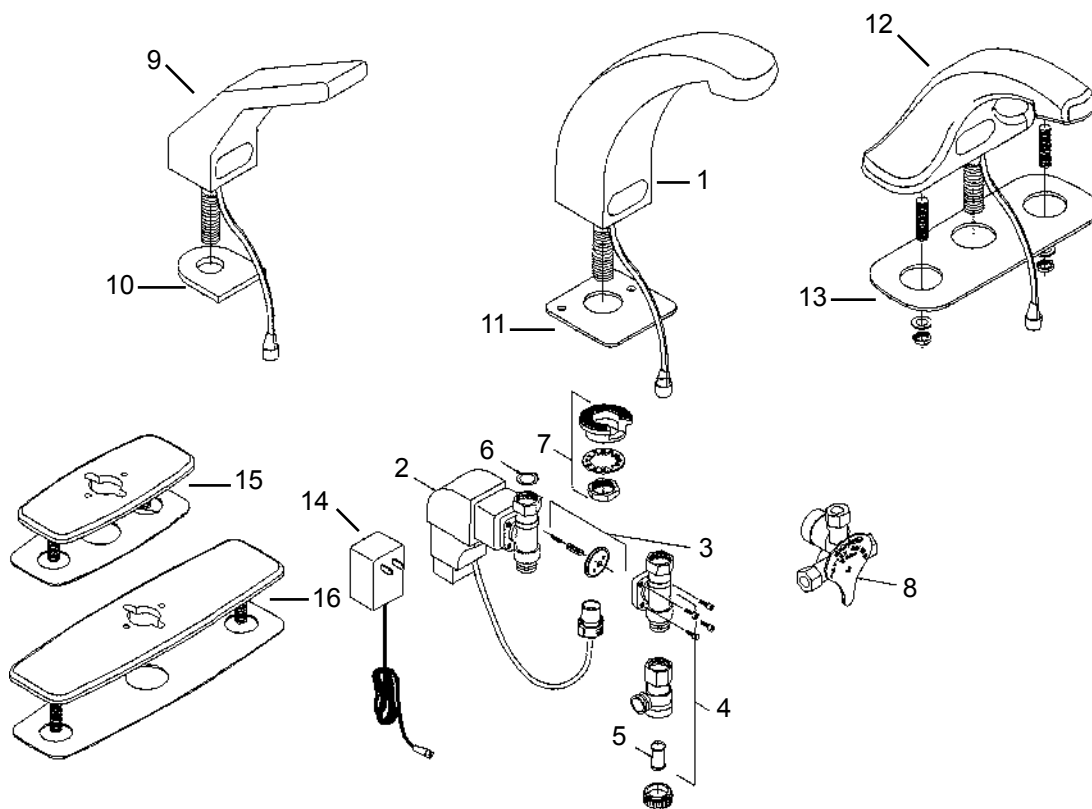

47321
plastic body

47322
flow control

47325
dust cover and
cap assembly

47326
filter

47327
plastic body

47328
flow control

Item	Cat #	Description
1	40345	spout assy with sensor
2	40346	electronics box with solenoid
3	40347	solenoid rebuild kit
4	40348	filter kit
5	40353	filter screen
6	40355	shank connction gasket
7	40839	mounting kit
8	40358	mixing valve with filter
9	40370	spout assy with sensor
10	40376	base plate gasket
11	40377	base plate gasket
12	40372	spout assy with sensor
13	40378	base plate gasket
14	40381	plug in power converter
15	40384	4" cast cover plate w/gasket
16	40385	8" cast cover plate w/gasket