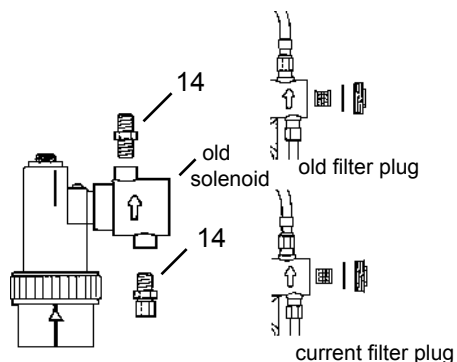

EBF-85

Item	Cat #	Description
1	47410	faucet and sensor assy
2	11195L	aerator 2.2 gpm with key
3	47411	4" trimplate single hole
4	47412	4" trimplate double hole
5	47413	mounting kit
6	47414	20" flex hose
7	47415	solenoid valve module assy.
8	34191	3/8" ferrule
9	34181	3/8" compression nut
10	47416	mounting bracket kti
11	47417	1/4" to 3/8" comp. fitting
12	34227	3/8" tee compression
13	47418	back check
14	47419	3/8" to 1/4" comp. fitting

47360	sensor cable assy
47361	sensor cable & lens holder
47362	solenoid filter kit 'old style'
47363	solenoid filter kit 'current'
47364	filter cap assy. 'old style'

The current solenoid (in production since May 1998; part 7 shown above) has male inlet and outlet connections. The current style filter plug has a metal filter cap that can be removed with a 5/8" wrench.

The older solenoid valve (shown below) can be identified by female inlet and outlet connections. These require compression fittings (part 14 shown below)