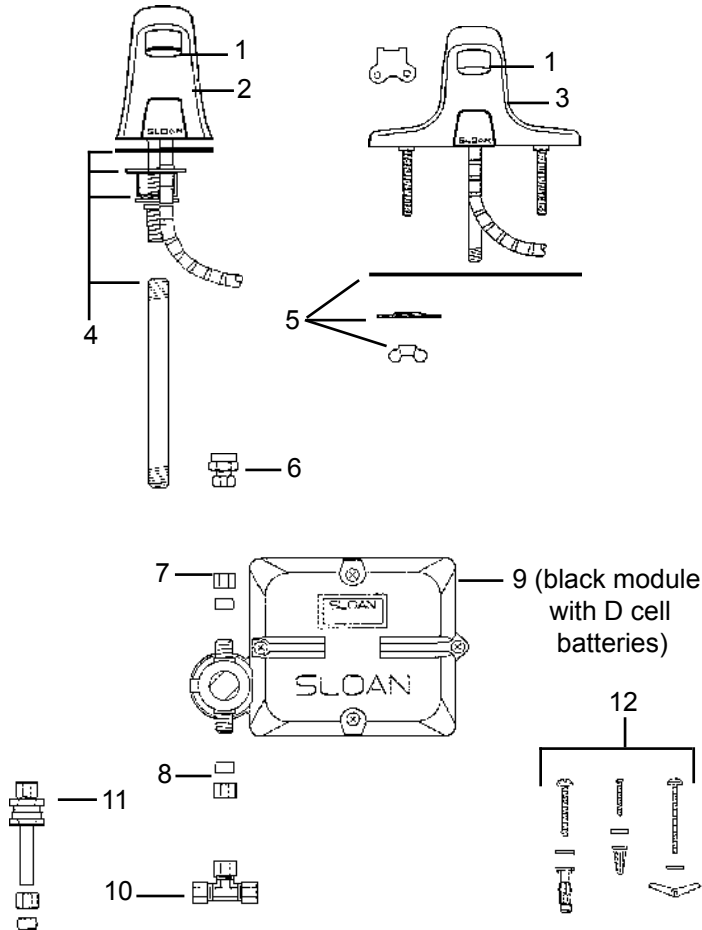

Old Style
before
EBF-615 Sept. 08 EBF-650

Item	Cat #	Description
1	11194L	aerator 2.2 gpm with key
2	47372	faucet spout & sensor assy.
3	47373	faucet spout & sensor assy.
4	47374	faucet mounting kit
5	47375	faucet mounting kit
6	34274	1/8" NPT to 3/8" comp. fitting
7	34191	3/8" compression nut
8	34181	3/8" compression ferrule
9	47386	control module assembly
10	34227	3/8" compression tee
11	47377	back check
12	47378	mounting hardware kit
13	11195	aerator 0.5 gpm with key
14	47379	shower spray head 2.2 gpm
15	47380	faucet sensor assembly g/n
16	47381	faucet sensor assembly s/b
17	47382	spout mounting kit
18	34201	3/8" x 3/8" comp. union

EBF-750