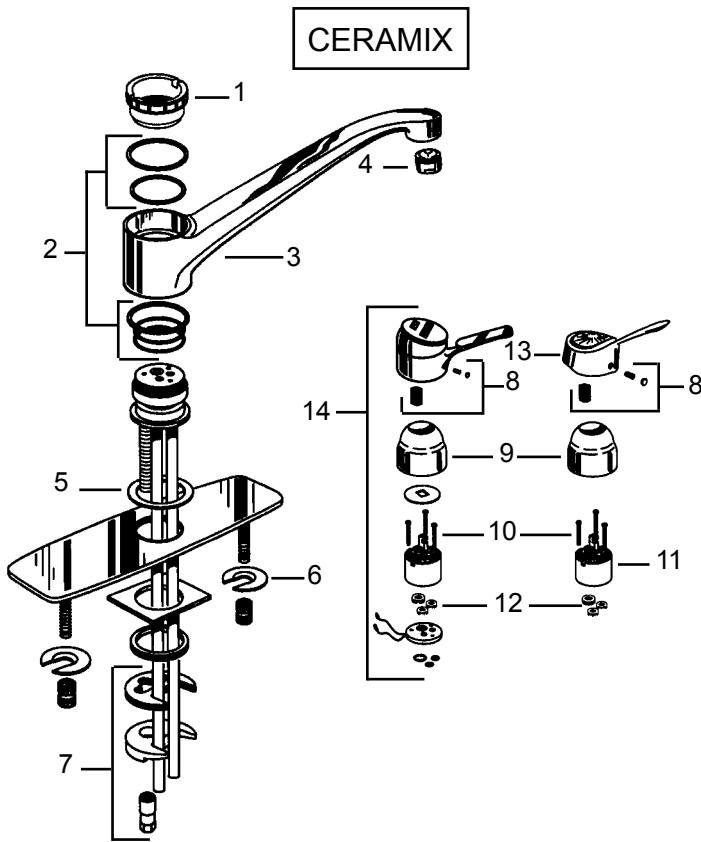

AMARILIS

CADET

Item	Cat #	Description
1	11187	aerator
2	41525	set screw
3	41526	spout seal kit
4	41527	hi-flow spout
5	41528	button & screw
6	11184	aerator
7	41529	fabian spout
8	45025	cartridge
9	45026	cartridge seal kit
10	41530	escutcheon kit
11	41531	valve mounting kit
12	41532	diverter
13	43287	spray handle
14	43321	spray & hose
15	42015	supply nut
16	43001	cold index button
	43000	hot index button
17	43024	clear handle kit
	43025	metal handle kit
	43004	metal lever handle kit
18	NLA	hi-flow spout
19	40262	o-ring
20	43008	cadet stem assy. left
	43009	cadet stem assy. right
21	43007	diaphragm (2/pack)
22	43010	cadet seat
23	43028	mounting nut
24	42015	supply nut
25	43285	diverter
26	43287	spray handle
27	43321	spray & hose

Item	Cat #	Description
1	40265	retainer ring assembly
2	40266	spout seal kit
3	40267	spout kit
4	11184	aerator
5	40268	gasket
6	40260	attachment nut
7	40269	mounting kit less spray
8	41535	button & screw set
9	40270	escutcheon cap
10	41536	cartridge screws
11	40208	cartridge
12	40209	cartridge seal kit
13	40271	handle
14	40272	handle assembly
15	41537	colored ceramic insert
16	41538	button & screw set
17	41539	decorator handle
18	41540	metal handle index set
19	41541	metal handle
20	41542	escutcheon cap
21	41543	spout ring
22	41544	diverter
23	41545	spout seal kit
24	41546	spout ring
25	41547	escutcheon kit
26	41548	gasket
27	41549	escutcheon mounting kit
28	41550	mounting kit less spray
	41551	mounting kit with spray
29	41552	hose adapter kit
30	41553	tubular spout kit
31	41554	escutcheon cap tubular
32	41555	spout ring tubular
33	43287	spray handle
34	43321	spray & hose