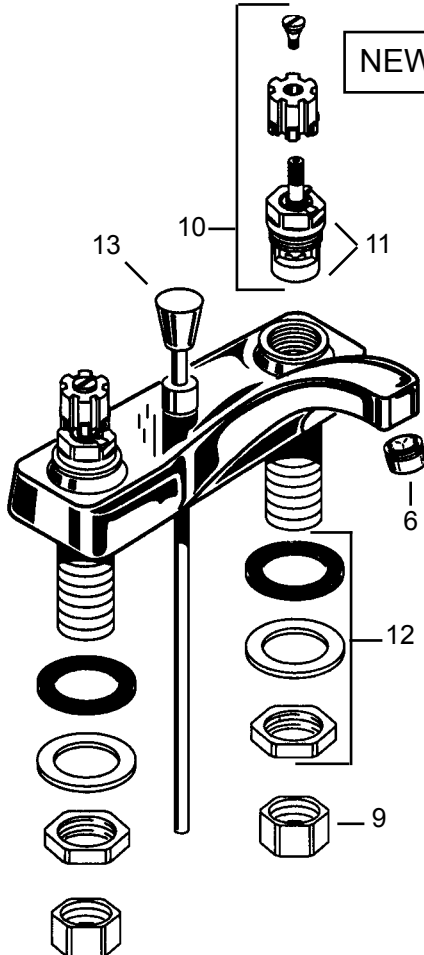

CENTERSET FAUCETS

NEW HERITAGE