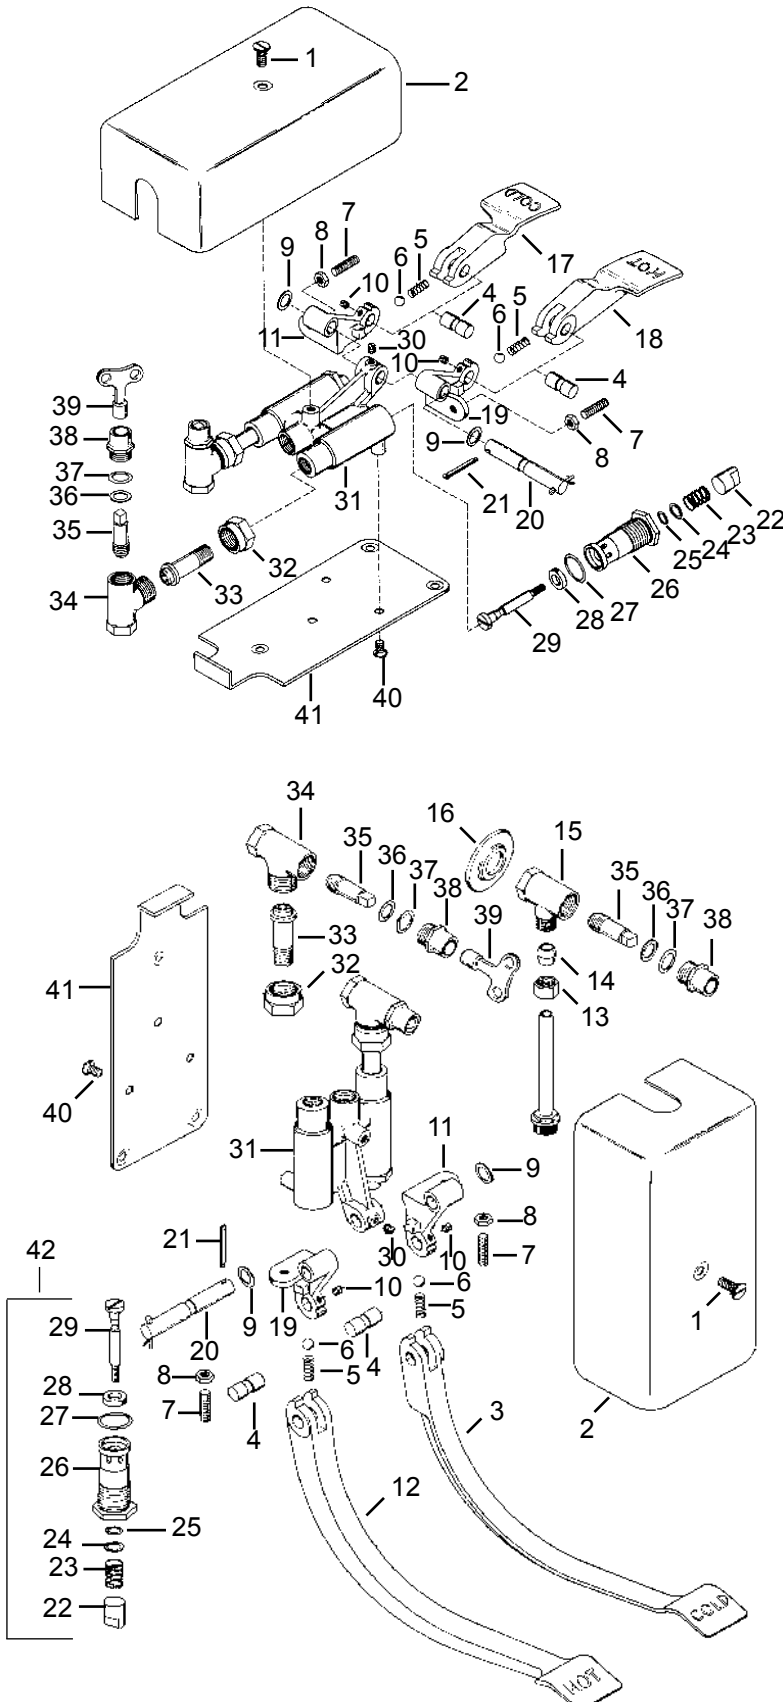

Item	Cat #	Description
1	42452	screw
2	42253	cover
3	42479	long cold pedal
4	42455	pin
5	42456	spring (includes item 6)
6	42456	ball (includes item 5)
7	42458	screw
8	42459	nut
9	11429	washer
10	42461	screw
11	42462	lever
12	42479	long hot pedal
13	42471	nut
14	33272	sleeve
15	42485	body
16	42486	flange
17	42454	short cold pedal
18	42463	short hot pedal
19	42464	lever
20	42466	shaft
21	77348	cotter pin
22	42467	push button
23	42468	spring
24	11412	washer
25	11506	o-ring
26	42470	sleeve
27	11540	o-ring
28	42441	seat washer
29	42472	stem
30	42473	screw
31	42480	body
32	42015	coupling nut
33	42481	tailpiece
34	42482	body
35	42474	stem
36	42475	washer
37	11563	o-ring
38	42476	packing nut
39	42275	key
40	42483	screw
41	42484	base
42	42471	stem assembly

42489 rebuilding kit includes 2 each of items (5, 9, 14, 21, 23, 24, 25, 27, 28)