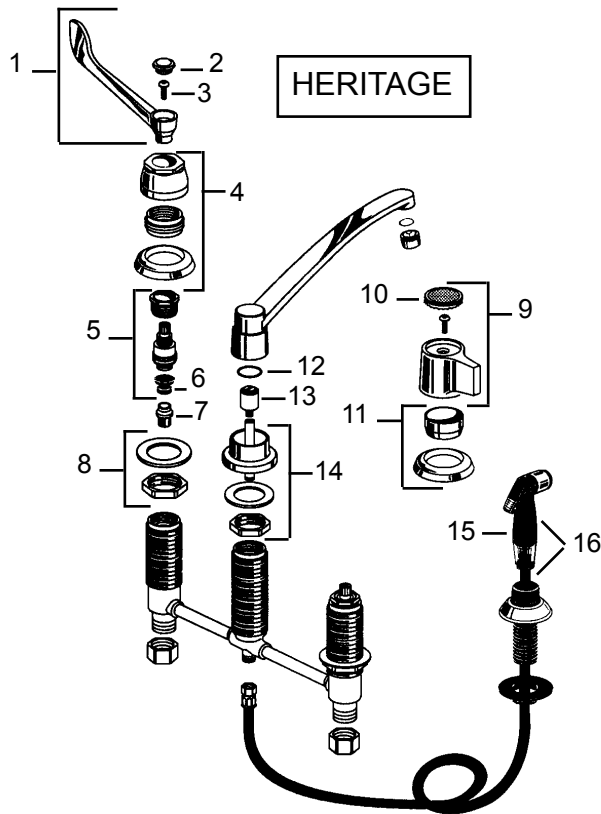

AMARILIS

CADET

Item	Cat #	Description
1	11187	aerator
2	41525	set screw
3	41526	spout seal kit
4	41527	hi-flow spout
5	41528	button & screw
6	11184	aerator
7	41529	fabian spout
8	45025	cartridge
9	45026	cartridge seal kit
10	41530	escutcheon kit
11	41531	valve mounting kit
12	41532	diverter
13	43287	spray handle
14	43321	spray & hose
15	42015	supply nut
16	43001	cold index button
	43000	hot index button
17	43024	clear handle kit
	43025	metal handle kit
	43004	metal lever handle kit
18	NLA	hi-flow spout
19	40262	o-ring
20	43008	cadet stem assy. left
	43009	cadet stem assy. right
21	43007	diaphragm (2/pack)
22	43010	cadet seat
23	43028	mounting nut
24	42015	supply nut
25	43285	diverter
26	43287	spray handle
27	43321	spray & hose

Item	Cat #	Description
1	40265	retainer ring assembly
2	40266	spout seal kit
3	40267	spout kit
4	11184	aerator
5	40268	gasket
6	40260	attachment nut
7	40269	mounting kit less spray
8	41535	button & screw set
9	40270	escutcheon cap
10	41536	cartridge screws
11	40208	cartridge
12	40209	cartridge seal kit
13	40271	handle
14	40272	handle assembly
15	41537	colored ceramic insert
16	41538	button & screw set
17	41539	decorator handle
18	41540	metal handle index set
19	41541	metal handle
20	41542	escutcheon cap
21	41543	spout ring
22	41544	diverter
23	41545	spout seal kit
24	41546	spout ring
25	41547	escutcheon kit
26	41548	gasket
27	41549	escutcheon mounting kit
28	41550	mounting kit less spray
	41551	mounting kit with spray
29	41552	hose adapter kit
30	41553	tubular spout kit
31	41554	escutcheon cap tubular
32	41555	spout ring tubular
33	43287	spray handle
34	43321	spray & hose