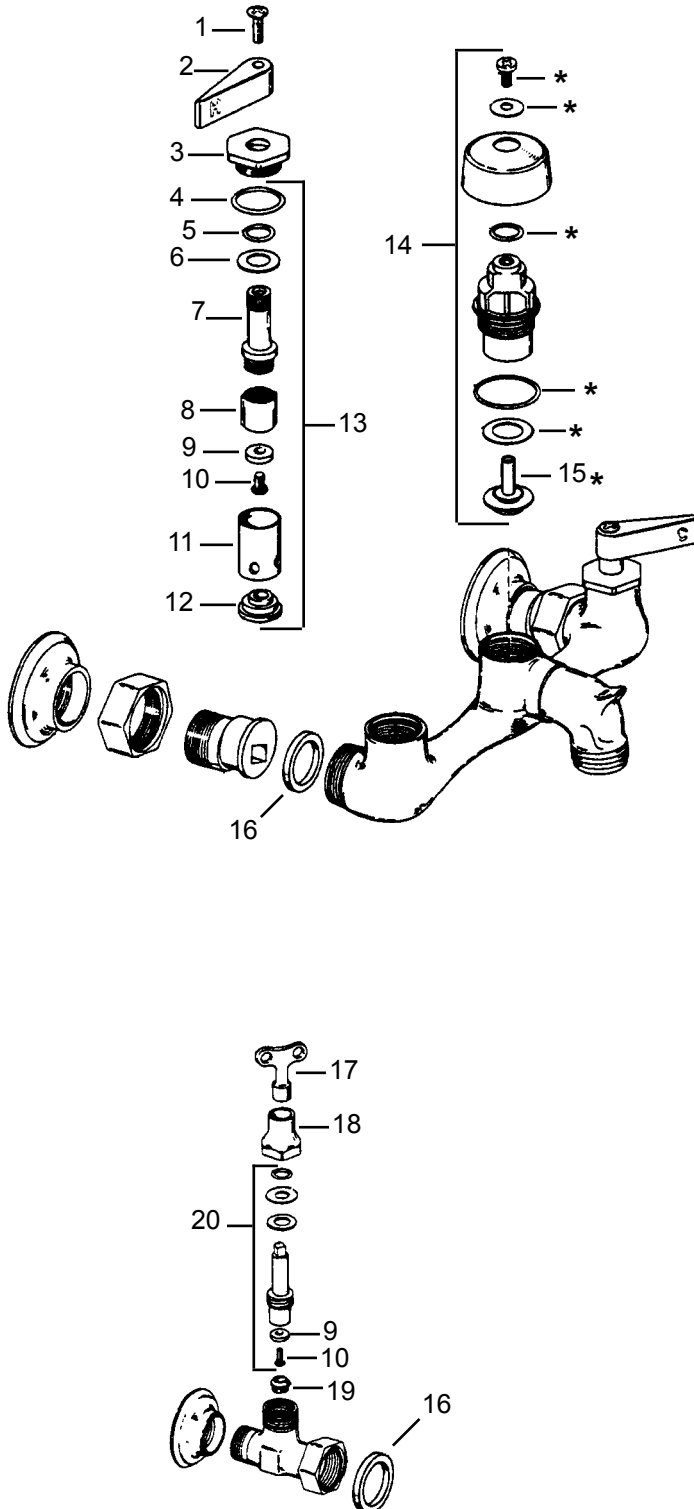

Item	Cat #	Description
1	14060	screw
2	42031	hot handle
	42032	cold handle
3	42077	bonnet nut
4	11515	o-ring
5	11533	o-ring
6	11445	brass washer
7	42009	hot stem
	42089	cold stem
8	42010	plastic plunger, hot
	42091	plastic plunger, cold
	42090	brass plunger, hot
	42092	brass plunger, cold
9	11001	flat faucet washer
10	11038	screw
11	42011	sleeve
	42012	sleeve and seat
12	12116	seat
13	42157	cold stem assembly, plastic
	42158	hot stem assembly, plastic
	42003	cold stem assembly, brass
	42004	hot stem assembly, brass
14	22889	vacuum breaker assembly
15	22887	vacuum breaker plunger
*	22888	vacuum breaker kit (* items)
16	11226	coupling washer
17	42275	stop key
18	42276	bonnet
19	12111	seat
20	40558	stop stem assembly