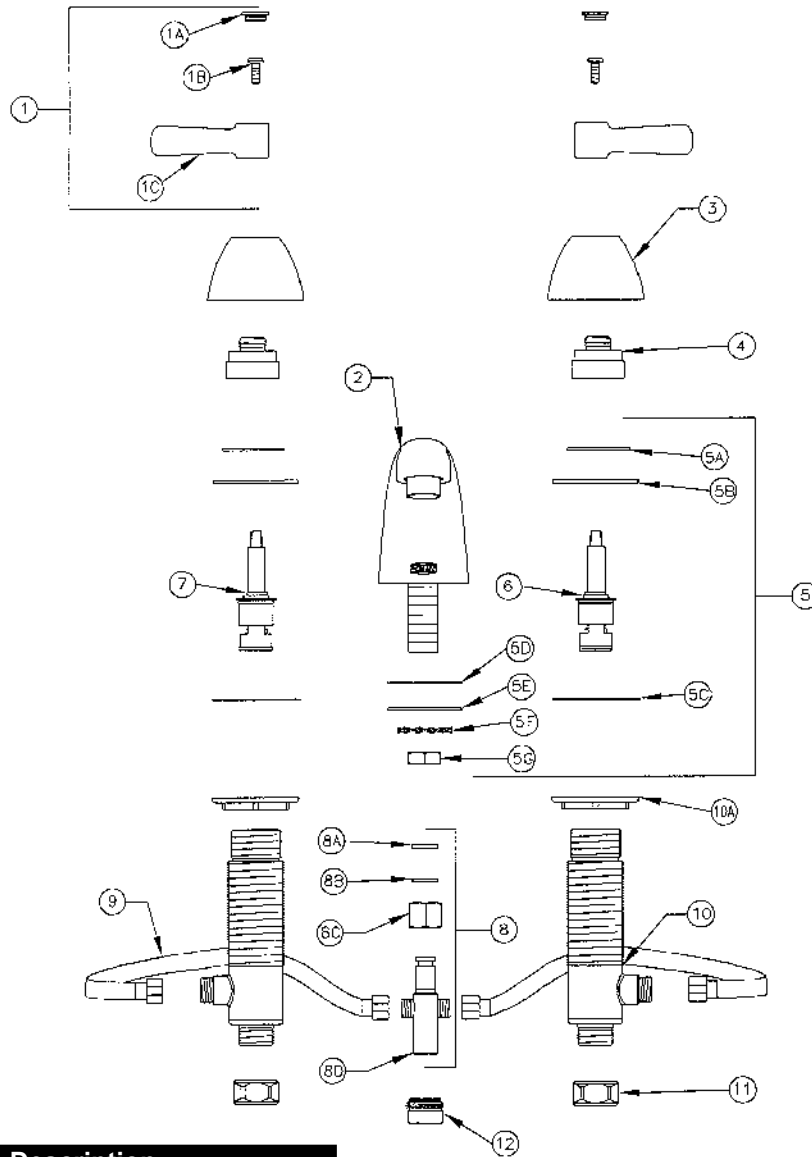

Item	Cat #	Description
1	40845	lever handles (pair)
2	40846	low profile spout
3	40805	escutcheon
4	40806	cartridge cap
5	40847	mounting hardware
6	40803	long cartridge, cold
7	40804	long cartridge, hot
8	40848	tee assembly
9	40849	s/s flexible hose
10	40850	valve body assembly
11	40851	riser nut
12	11187	aerator