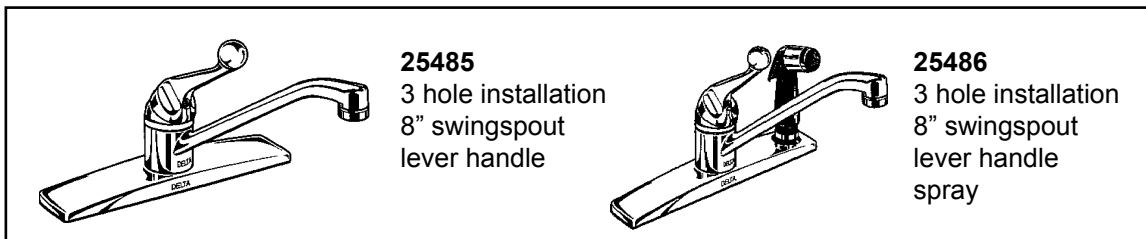

25485
3 hole installation
8" swingspout
lever handle

25486
3 hole installation
8" swingspout
lever handle
spray