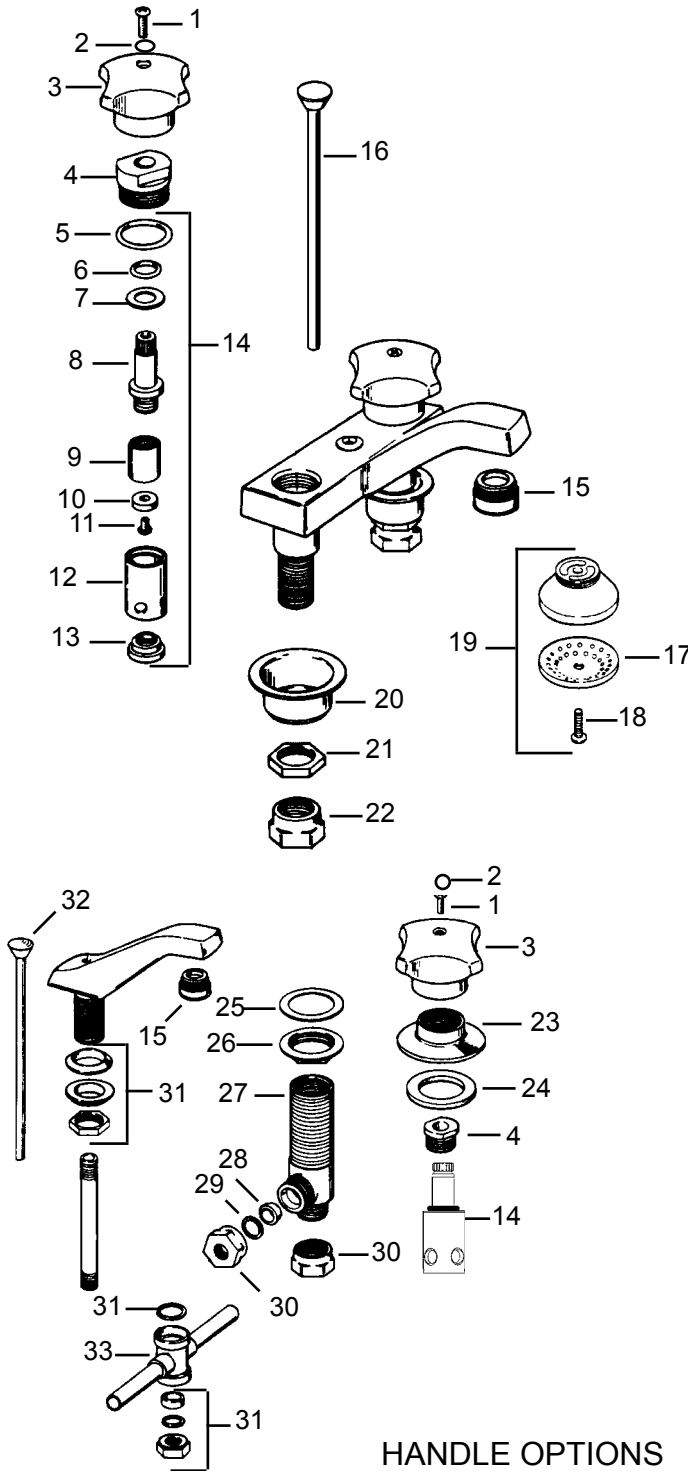

Item	Cat #	Description
1	14006	screw
2	41932	hot index
	41931	cold index
3	42097	triton II handle, hot
	42098	triton II handle, cold
4	42223	bonnet
5	11515	o-ring
6	11533	o-ring
7	11445	brass washer
8	42009	hot stem
	42089	cold stem
9	42010	plastic plunger, hot
	42091	plastic plunger, cold
	42090	brass plunger, hot
	42092	brass plunger, cold
10	11001	flat faucet washer
11	11038	screw
12	42011	sleeve
	42010	sleeve and seat
13	12116	seat
14	42157	cold stem assembly, plastic
	42158	hot stem assembly, plastic
	42003	cold stem assembly, brass
	42004	hot stem assembly, brass
15	11175	aerator
16	42152	lift rod
17	40522	rose spray plate
18	40523	screw
19	40524	rose spray
20	41139	rossette
21	42014	locknut
22	42015	coupling nut
23	42086	escutcheon
24	42087	gasket
25	42150	gasket
26	42095	nut
27	n/a	body
28	11163	gasket
29	11428	gasket
30	42015	coupling nut
31	40520	washer kit
32	42152	lift rod (round knob)
	42151	lift rod (square knob)
33	40559	connection tee