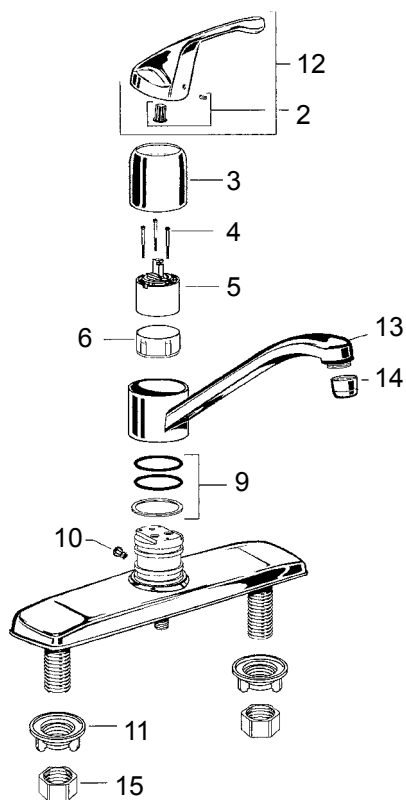

CADET

Item	Cat #	Description
1	41546	handle kit
2	41547	handle screw kit
3	41548	escutcheon
4	41549	cartridge screws
5	43198	cartridge
6	41550	cap retainer
7	41551	spout
8	11184	aerator
9	41553	spout seal kit
10	41554	diverter
11	43028	mounting nut
12	41555	handle kit
13	41556	spout
14	40285	aerator
15	42015	supply nut

COLONY