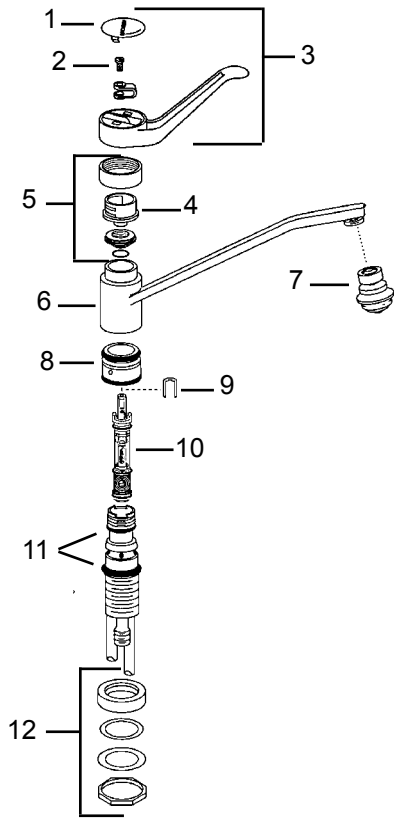

Item	Cat #	Description
1	47393	cap
2	47394	handle screw
3	47395	handle assembly
4	47396	pivot retainer
5	47397	collar & nut kit
6	47398	spout 9"
7	10191	swing & spray aerator
8	46574	diverter
9	46565	retainer ring
10	46548	cartridge, plastic
	46540	cartridge, brass
11	46576	spout o-ring kit
12	47399	hardware package
13	47400	handle cover
14	47401	handle screw
15	47402	handle assembly
16	46562	retainer pivot nut
17	47403	spout 9"
18	47404	hardware package
19	11180	flo-control aerator