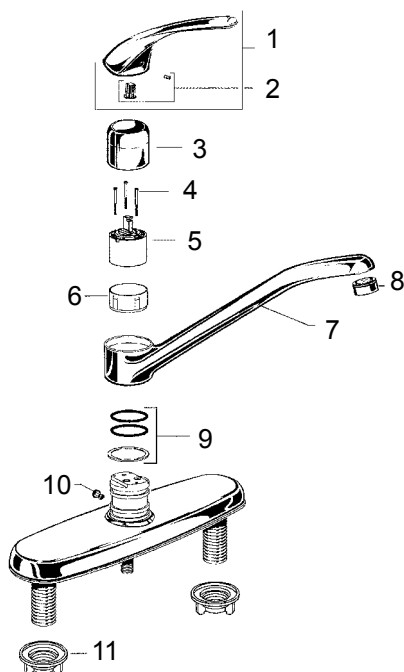

CADET

Item	Cat #	Description
1	41546	handle kit
2	41547	handle screw kit
3	41548	escutcheon
4	41549	cartridge screws
5	43198	cartridge
6	41550	cap retainer
7	41551	spout
8	11184	aerator
9	41553	spout seal kit
10	41554	diverter
11	43028	mounting nut
12	41555	handle kit
13	41556	spout
14	40285	aerator
15	42015	supply nut

COLONY