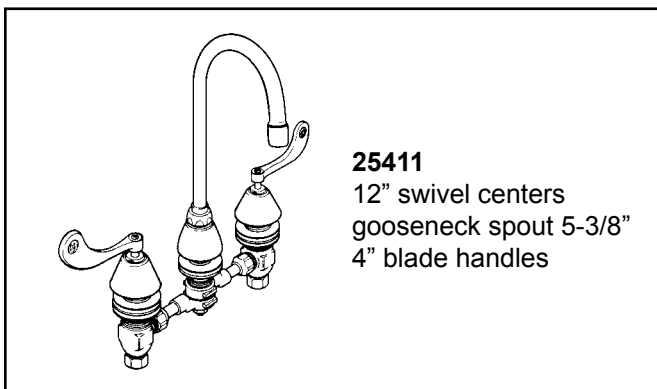

Item	Cat #	Description
1	44075	hot index button
	44076	cold index button
2	14014	handle screw 3/4" x 10-32
3	44052	4" hot blade handle
	44053	4" cold blade handle
4	44080	escutcheon nut
5	44079	escutcheon
6	44081	concealed cap
7	43985	o-ring
8	43987	brass washer
9	43981	CH-2RN stem
	43982	CH-2LN stem
10	43991	stem o-ring
11	43992	CH-1RN sleeve
	43993	CH-1LN sleeve
12	43994	sleeve o-ring
13	43995	seat
14	43996	seat o-ring
15	44010	seat washer
16	44011	retainer
17	44012	washer
18	44013	nut
19	43997	CH-2RN stem assembly
	43998	CH-2LN stem assembly
20	44082	locknut
21	44098	brass washer
22	44094	rubber washer
23	43950	steel washer
24	43951	locknut
25	44160	coupling nut
26	44096	rubber washer
27	43953	brass washer
28	43954	supply nut
29	43955	left hand swivel
	43956	right hand swivel
30	43957	retainer nut
31	43958	retainer
32	44092	rubber washer
33	44083	rubber washer
34	43960	locknut
35	44091	steel washer
36	43961	spout base
37	44163	rigid washer
38	43977	swivel washer (2 req'd)
39	11515	o-ring (2 req'd)
40	43979	spout nut
41	39144	gooseneck spout 5-3/8"
42	11189	chicago aerator
	44050	soft-flo aerator