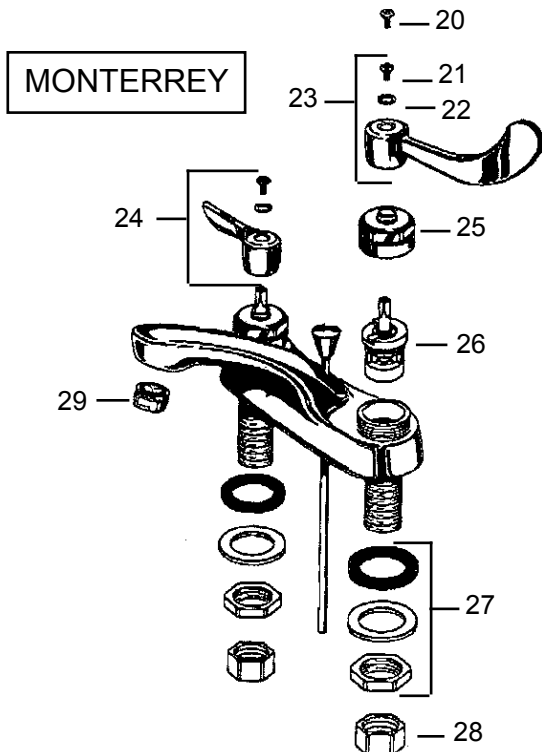

CENTERSET FAUCETS

NEW HERITAGE

HERITAGE

RELIANT

RELIANT PLUS

Item	Cat #	Description
1	40235	lever handle kit
2	40206	dome index
3	40207	handle screw
4	40205	knob handle kit
5	40201	knob index
6	40202	handle screw kit
7	40236	cap kit
8	40237	screw kit
9	40215	cartridge
10	40214	seal kit (seals & o-rings)
11	11184	aerator
12	40223	loop handle kit
13	40224	loop handle screw kit
14	40221	lever handle kit
15	40222	lever handle index kit
16	40225	cap
17	40226	hot limit stop
18	40227	cartridge screws
19	40211	cap retainer (includes 18)
20	40208	cartridge
21	40209	cartridge seal kit
22	40212	disc with seals
23	40210	o-ring kit
24	40229	pop up rod
25	40230	putty plate
26	40216	mounting kit
27	11184	aerator
28	40238	underbody and screw
29	42015	supply nut

Item	Cat #	Description
10	43024	clear handle kit (pair)
	43025	metal handle kit (pair)
	43004	metal lever handle kit (pair)
11	43000	hot index button
	43001	cold index button
12	43006	clear handle screw
13	43005	metal handle screw
14	43003	metal lever handle screw
15	43008	cadet stem assembly, left
	43009	cadet stem assembly, right
15A	43006	cadet diaphragm
16	43010	seat
17	11175	aerator
18	43028	mounting nut
19	42015	supply nut
20	40240	vandal proof screw
21	40241	handle screw
22	40242	index kit
23	40243	wrist blade handle
24	40244	lever handle
25	40245	bonnet nut
26	45027	cartridge
27	40247	mounting kit
28	42015	coupling nut
29	11184	aerator