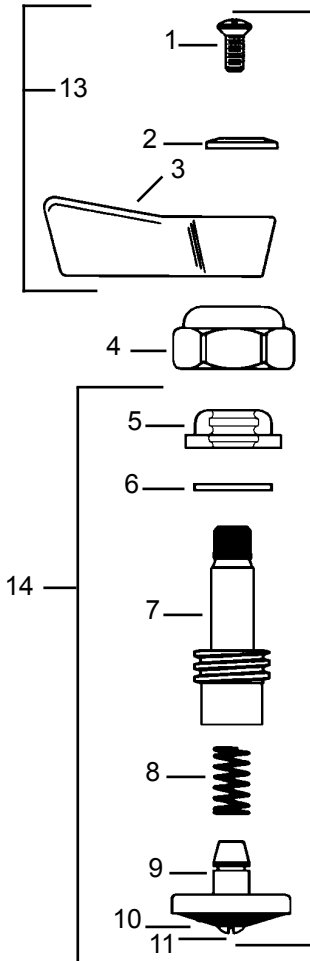

CHECK

SWIVEL

Item	Cat #	Description
1	48667	screw
2	48655	red button
	48656	blue button
3	48668	lever handle
4	48671	bibb cap
5	48672	duck gasket
6	48674	washer
7	48675	check stem, left hand
	48676	check stem, right hand
8	48677	spring
9	48695	retainer assembly
10	48696	seat washer
11	48680	screw
12	48697	swivel stem, left hand
	48698	swivel stem, right hand
13	48669	lever handle assembly, hot
	48670	lever handle assembly, cold
14	48701	check stem repair kit, right
	48702	check stem repair kit, left
15	48703	3/4" check stem assy, right
	48704	3/4" check stem assy, left
16	48699	swivel stem repair kit, right
	48700	swivel stem repair kit, left
17	48705	3/4" swivel stem assy, right
	48706	3/4" swivel stem assy, left