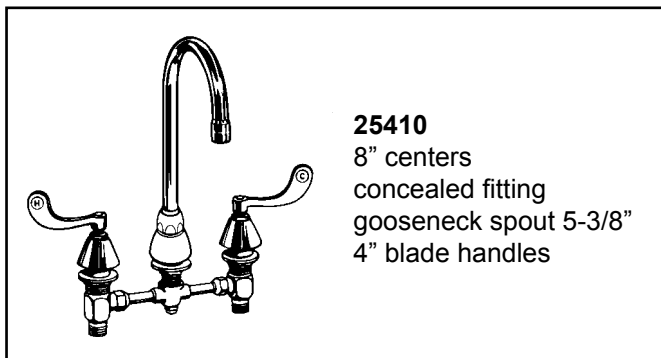

43999 stem repair kit includes
7, 8, 10, 12 thru 18

43996 gooseneck repair kit
includes 37, 38 (2)

Item	Cat #	Description
1	44075	hot index button
	44076	cold index button
2	14014	handle screw 3/4" x 10-32
3	44052	4" hot blade handle
	44053	4" cold blade handle
4	44080	escutcheon nut
5	44079	escutcheon
6	44081	concealed cap
7	43985	o-ring
8	43987	brass washer
9	43981	CH-2RN stem
	43982	CH-2LN stem
10	43991	stem o-ring
11	43992	CH-1RN sleeve
	43993	CH-1LN sleeve
12	43994	sleeve o-ring
13	43995	seat
14	43996	seat o-ring
15	44010	seat washer
16	44011	retainer
17	44012	washer
18	44013	nut
19	43997	CH-2RN stem assembly
	43998	CH-2LN stem assembly
20	44082	locknut
21	44098	brass washer
22	44094	rubber washer
23	43950	steel washer
24	43951	locknut
25	44160	coupling nut
26	44096	rubber washer
27	43953	brass washer
28	43954	supply nut
29	43962	tee
30	43957	retainer nut
31	43958	retainer
32	44092	rubber washer
33	44083	rubber washer
34	43960	locknut
35	44091	steel washer
36	43961	spout base
37	44163	rigid washer
38	43977	swivel washer (2 req'd)
39	11515	o-ring (2 req'd)
40	43979	spout nut
41	39144	gooseneck spout 5-3/8"
42	11189	chicago aerator
	44050	soft-flo aerator