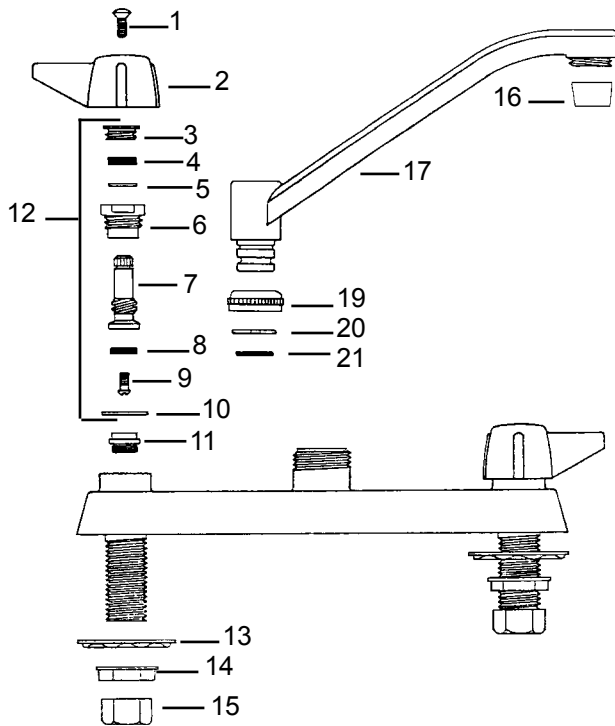

KITCHEN SINK 8" CENTERSET

Item	Cat #	Description
1	14008	screw
2	24502	cold handle
	24501	hot handle
3	46020	packing nut
4	11604	packing
5	11419	packing ring
6	46021	cold bonnet
	46022	hot bonnet
7	46023	cold stem
	46024	hot stem
8	11002	stem washer
9	11030	monel self locking screw
10	11383	gasket
11	12040	brass seat
	13040	monel seat
12	46026	CE-2R stem assy. cold
	46025	CE-2L stem assy. hot
13	43045	washer
14	42014	brass locknut
15	42015	brass coupling nut
16	11185	aerator
17	39131	CE-8 swingspout
18	39133	CE-6 swingspout
19	46004	spout nut
20	46005	snap ring
21	11537	o-ring