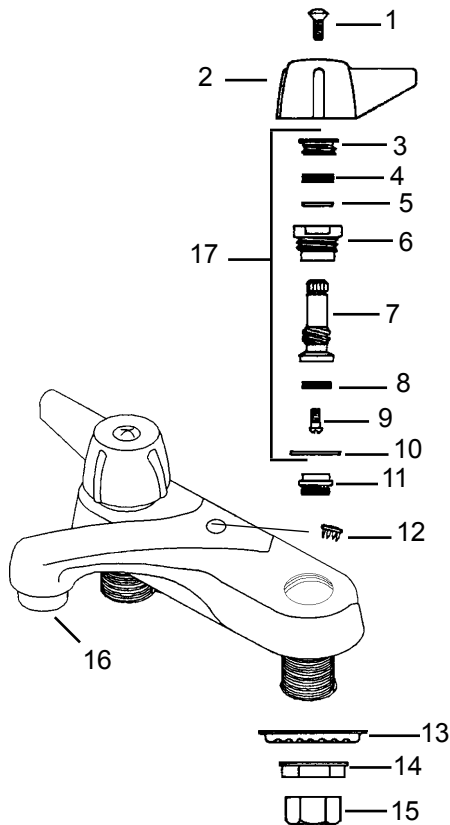

LAVATORY 4" CENTERSET