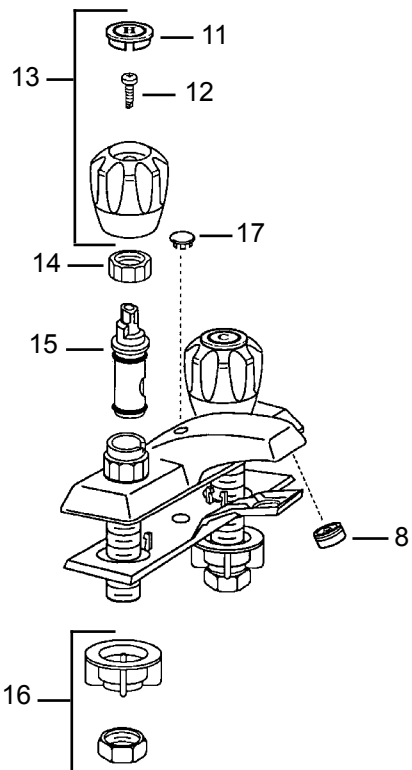

Item	Cat #	Description
1	46544	knob insert
2	46545	handle screw and washer
3	46546	knob kit
4	46547	stop tube
5	46548	cartridge, plastic
	46540	cartridge, brass
6	46549	retainer clip
7	46543	escutcheon plug
8	11179	aerator
9	46472	hardware package
10	46473	hardware package (1/2" con)
11	46533	index buttons (hot and cold)
12		handle screw with item 13
13	46531	knob handle kit, hot
	46532	knob handle kit, cold
14	46534	cartridge nut
15	46529	cartridge
16	46474	hardware package
17	46480	escutcheon plug button