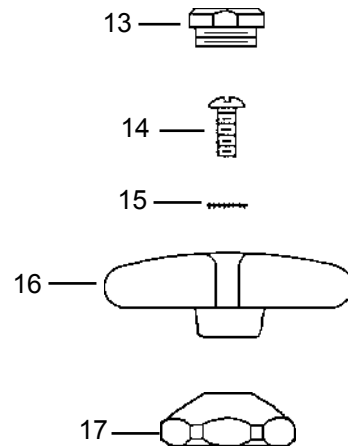

25615 dipperwell faucet

Item	Cat #	Description
1	NLA	complete stem right - cold
	NLA	complete stem left - hot
2	48389	complete stem right - cold
	48390	complete stem left - hot
3	11225	packing nut o-ring
4	11676	valve stem packing
5	11460	retainer washer
6	11426	stem friction ring
7	48380	valve stem right hand
	48381	valve stem left hand
8	48395	valve stem right hand
	48396	valve stem left hand
9	11003	valve disc
10	11030	valve disc screw
11	48382	barrel right hand
	48383	barrel left hand
12	48384	renewable seat
13	48375	hot index button
	48376	cold index button
14	14063	handle screw
15	48377	locknut
16	48378	handle
17	48379	bonnet

48388 WS-1 rebuilding kit (3 thru 6, 9, 10)