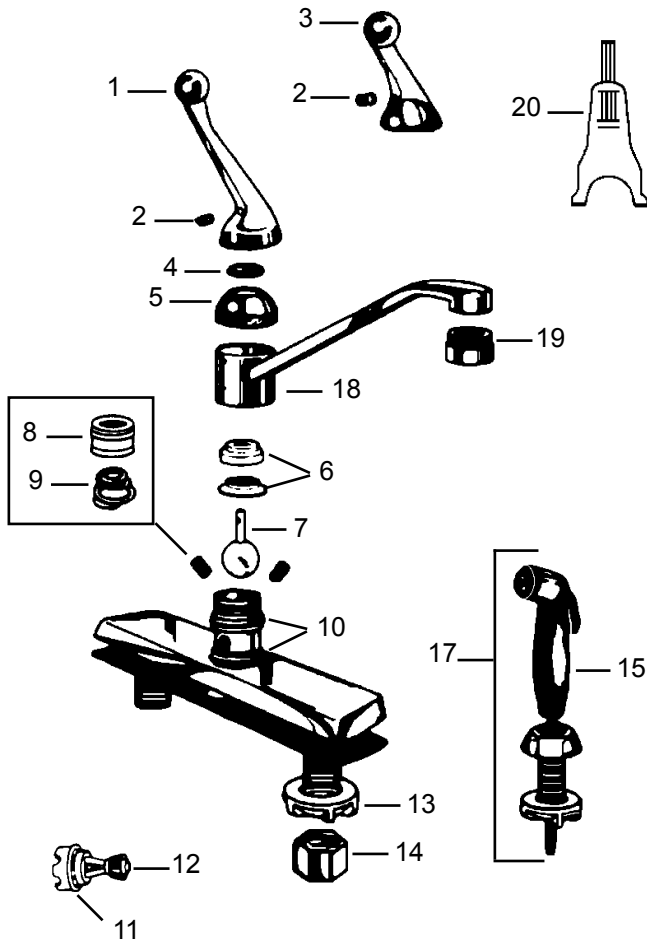

Item	Cat #	Description
1	46051	lever handle (long)
2	14092	handle set screw
3	46050	lever handle (short)
4	46049	adjusting ring
5	46052	cap assembly
6	46072	cam assembly
7	46056	brass ball
	46055	stainless steel ball
8	46057	seat washer
9	46060	conical spring
10	11576	o-ring
11	11509	diverter o-ring
12	46088	diverter
13	46083	locknut
14	46084	coupling nut
15	43287	spray head
17	43325	spray assembly
18	39160	spout
19	11175	aerator
20	46089	repair wrench