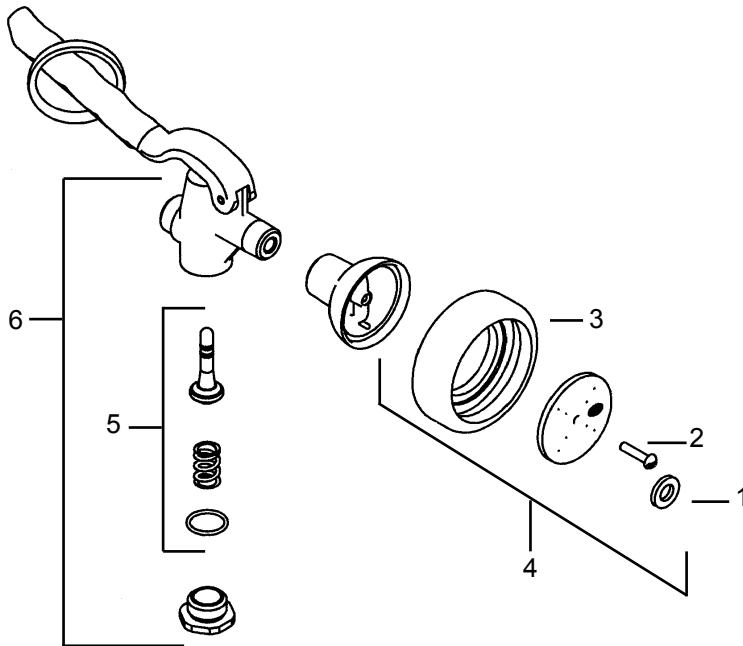

Item	Cat #	Description
1	43892	gasket
2	43893	screw
3	43894	bumper, rubber
4	43895	spray face assembly
5	43896	valve stem rebuild kit
6	43897	pre-rinse valve, less spray