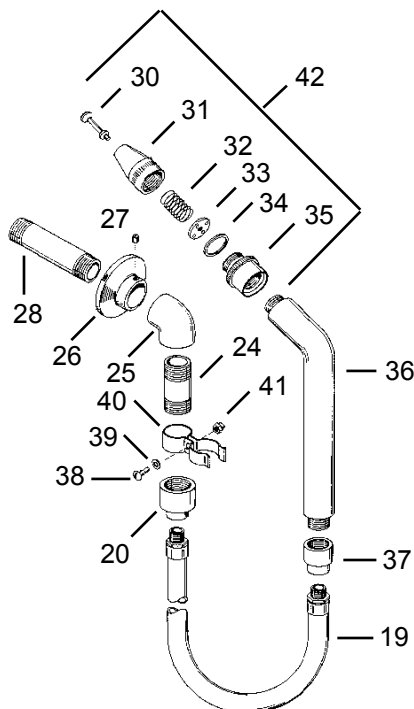

Item	Cat #	Description
1	14044	screw
2	42042	spray face
3	11578	o-ring
4		spray body (use item 29)
5	42539	tube
6	42540	body
7	42541	stem
8	42213	spring
9	11384	plastic washer
10	13111	renewable seat
11	42542	washer
12	11005	3/8 flat faucet washer
13	42543	bonnet
14	42544	handle
15	11030	monel self-locking screw
16	11532	o-ring
17	42545	handle pin
18	42546	bushing
19	42498	hose
20	42499	hose connection
21	14060	handle screw
22		clamp (use item 23)
23	42547	clamp assembly
24	42504	nipple
25	42505	elbow
26	42506	flange
27	42507	set screw
28	42508	nipple
29	42538	spray head assembly
30	42490	pin
31	42491	nozzle
32	n/a	spring
33	42493	disc
34	42494	gasket
35	42495	adaptor
36	42496	arm w/insulated cover
37	42497	hose connection
38	42500	screw
39	42501	washer
40	42502	hook
41	42503	nut
42	42509	spray assembly