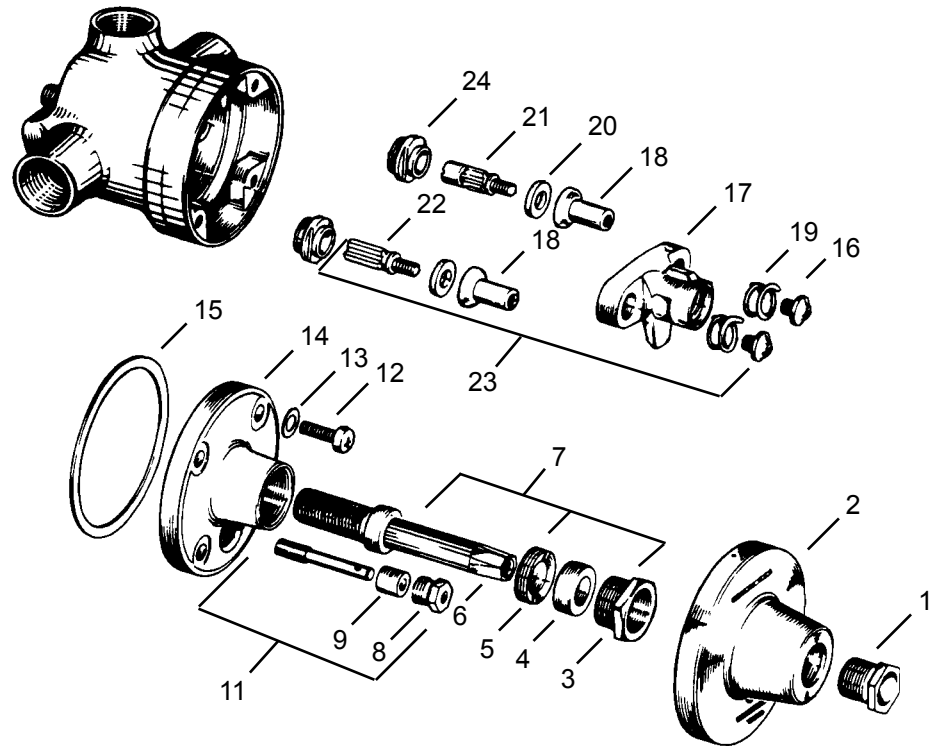

Item	Cat #	Description
1	42399	dial bushing
2	42512	dial
3	42398	packing nut
4	42394	packing
5	42395	bushing
6	42513	stem
7	42511	stem & packing assembly
8	42397	regulating nut
9	42396	regulating packing
11	42401	regulating screw assembly
12	42390	cover screw (4 required)
13	42391	cover screw gasket (4 req'd)
14	42388	cover
15	42387	cover gasket
16	42386	screw
17	42514	yoke
18	42404	disc holder
19	42385	spring
20	42523	seat washer
21	42384	cold plunger
22	42383	hot plunger
23	42519	yoke assembly (16 thru 22)
24	42522	seat

42524 KO-8 repair kit includes items (4, 15) 2 each of item (20,24) and 4 each of item (13)