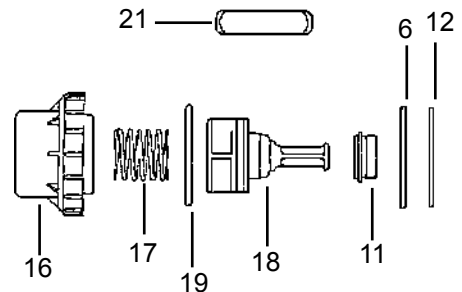

40030 repair kit