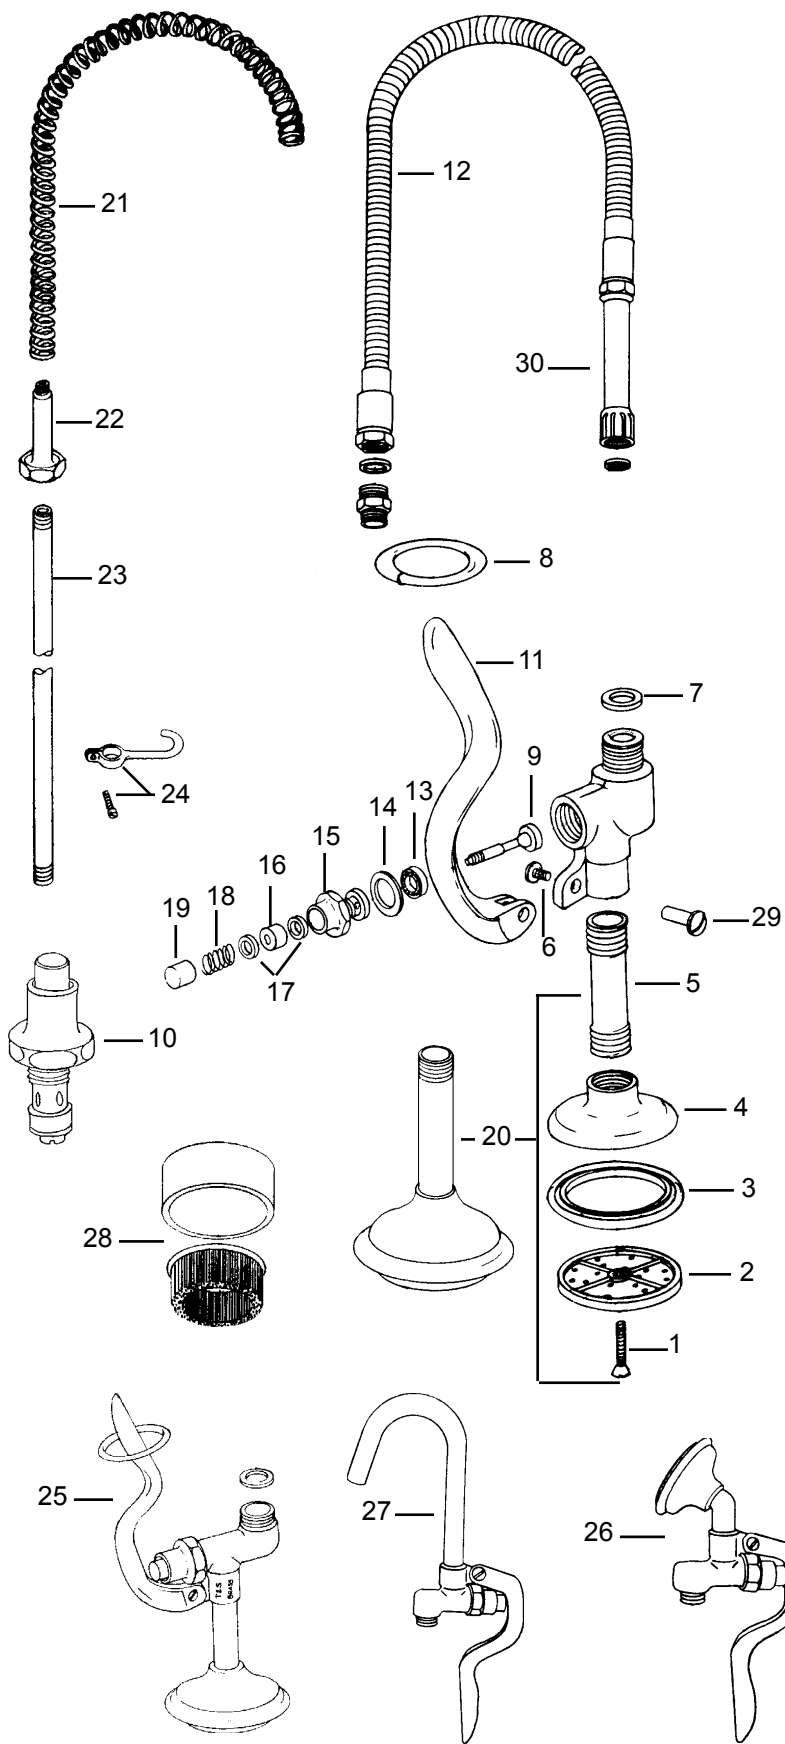

Item	Cat #	Description
1	44411	spray face screw
2	44410	spray face
3	44412	spray face gasket
4	44413	spray cup
5	44414	short pipe
6	44415	handle screw
7	44417	hose washer
8	44418	hold down ring
9	44419	stem
10	44422	bonnet assembly
11	44518	squeeze valve handle
12	44408	44" flex s/s hose
	44409	68" flex s/s hose
	44406	36" flex s/s hose
	44407	26" flex s/s hose
13	44420	seat binding
14	44421	binding washer
15	44517	bonnet body
16	44424	packing
17	44423	bonnet washer
18	44425	bonnet spring
19	44426	push button
20	44516	spray head assembly
21	44429	support spring
22	44430	spring body
23	44431	risertube 24"
	44433	risertube 18"
24	44432	finger hook and screw
25	44403	spray valve complete
26	44404	angle spray valve complete
27	44405	valve and hook
28	44427	brush and collar
29	44416	handle screw nut
30	44535	insulated handle

44533 pre-rinse rebuild kit includes items 3, 7, 13, 14, 16, 18 and two of 17