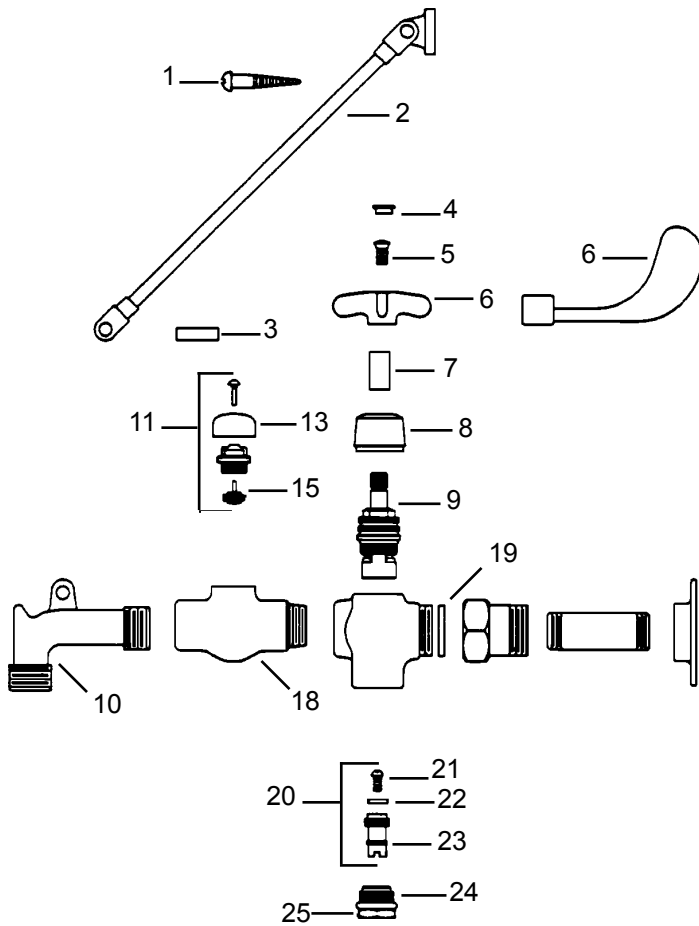

Old Style

Item	Cat #	Description
1	40501	wood screw (2 req'd)
2	40502	brace assembly
3	40503	pin
4	40504	index button, hot
	40506	index button, cold
5	40507	screw
6	40508	cross arm handle
	40509	4" wrist blade handle
7	40510	sleeve
8	40511	trim collar
9	48901	short cartridge, hot
	48902	short cartridge, cold
	48899	medium cartridge, hot
	48900	medium cartridge, cold
10	40512	service nozzle
11	22897	vacuum breaker kit new style (does not include 13)
13	40513	vacuum breaker cap
15	22898	float disc
18	40514	vacuum breaker body
19	40515	rubber washer
20	40516	spindle assembly
21	40517	screw
22	40518	seat washer
23	40519	o-ring
24	40521	o-ring
25	40520	retaining nut
26	22896	vacuum breaker kit old style (does not include cover)
27	46270	spindle assy. right hand
	46269	spindle assy. left hand
28	11006	3/8 flat washer
29	11031	screw
30	12166	seat