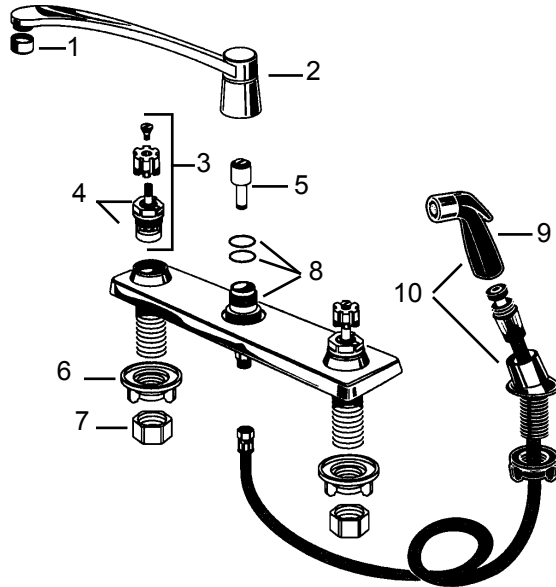

HERITAGE

Item	Cat #	Description
1	40285	aerator
2	40286	d-tube spout
3	45025	cartridge
4	45026	cartridge seal kit
5	40287	diverter
6	43028	mounting nut
7	42015	supply nut
8	40288	spout seal kit
9	43287	spray handle
10	43321	spray & hose
11	40289	gooseneck spout
12	40290	spout seal kit
13	40291	spout escutcheon kit
14	40292	gasket
15	40293	mounting kit
16	40294	diverter
17	40295	escutcheon kit
18	40296	mounting kit

HERITAGE

HERITAGE FAUCET HANDLES ON 5-5