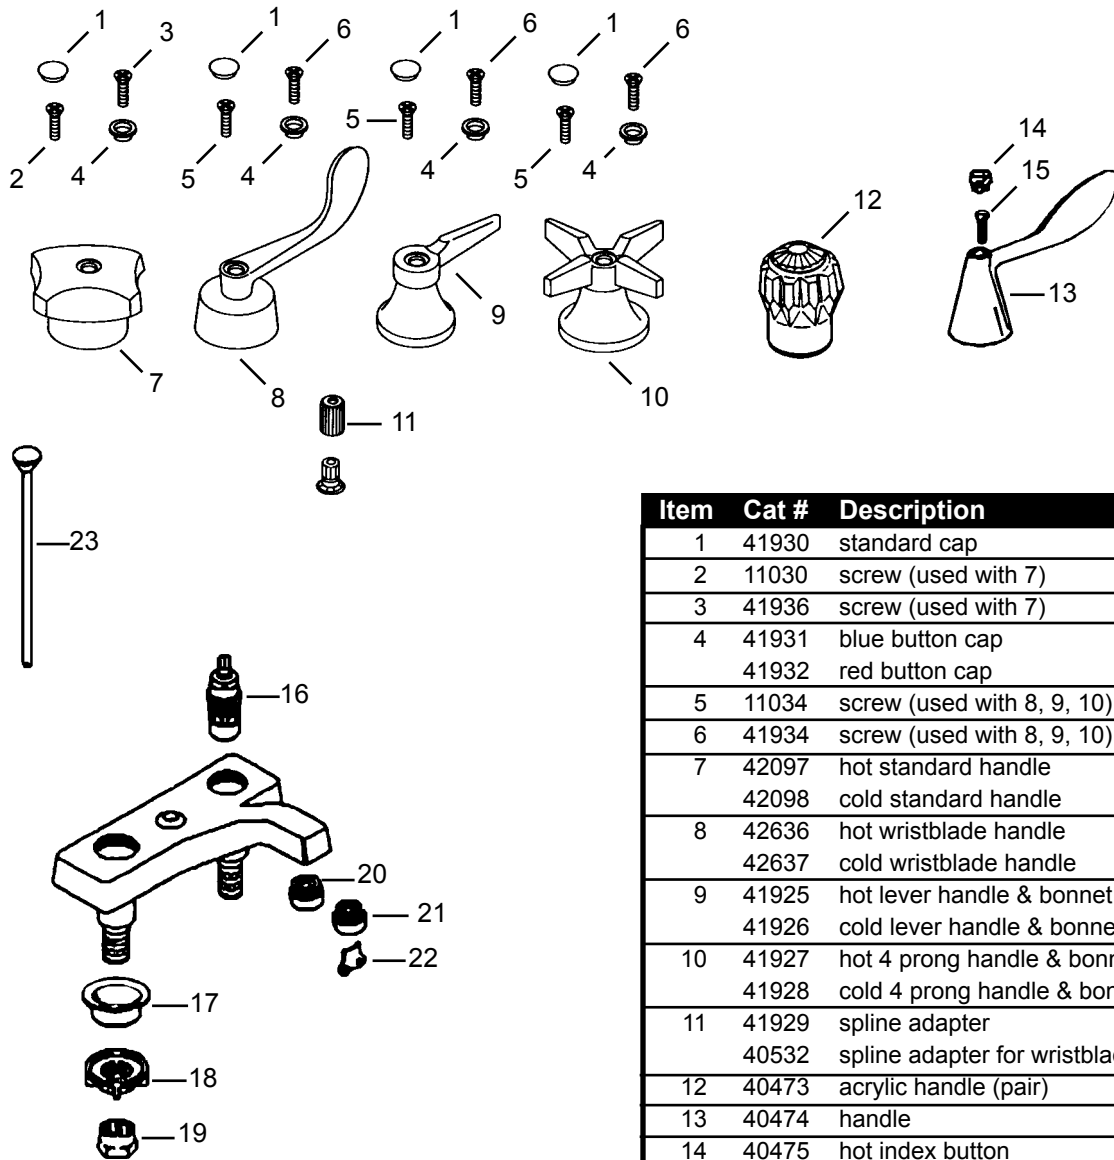

Item	Cat #	Description
1	41930	standard cap
2	11030	screw (used with 7)
3	41936	screw (used with 7)
4	41931	blue button cap
	41932	red button cap
5	11034	screw (used with 8, 9, 10)
6	41934	screw (used with 8, 9, 10)
7	42097	hot standard handle
	42098	cold standard handle
8	42636	hot wristblade handle
	42637	cold wristblade handle
9	41925	hot lever handle & bonnet
	41926	cold lever handle & bonnet
10	41927	hot 4 prong handle & bonnet
	41928	cold 4 prong handle & bonnet
11	41929	spline adapter
	40532	spline adapter for wristblade
12	40530	escutcheon
13	40531	gasket
14	40536	tailpiece 4-1/4"
15	40533	stabilizer kit
16	42700	ceramic valve (hot)
	42701	ceramic valve (cold)
17	*	available in service kit
18	42015	nut
19	42150	washer
20	42095	nut
21	40534	hose
22	11194	vandle proof aerator
23	10195	wrench (included with 22)
24	40551	rod
25	40550	washer
26	40549	nut
27	40547	washer
28	40548	gasket
29	n/a	supply tee
30	40546	screw
31	40544	link
32	40545	nut
33	40543	clip, spring
34	40542	nut
35	40539	washer
36	40541	washer
37	40540	ball trip lever
38	40539	washer
39	40538	trip lever housing
40	40537	gasket
41	40535	o-ring
42	*	available in service kit
43	n/a	strainer body pop-up drain
44	11599	gasket
45	11371	washer
46	42122	nut