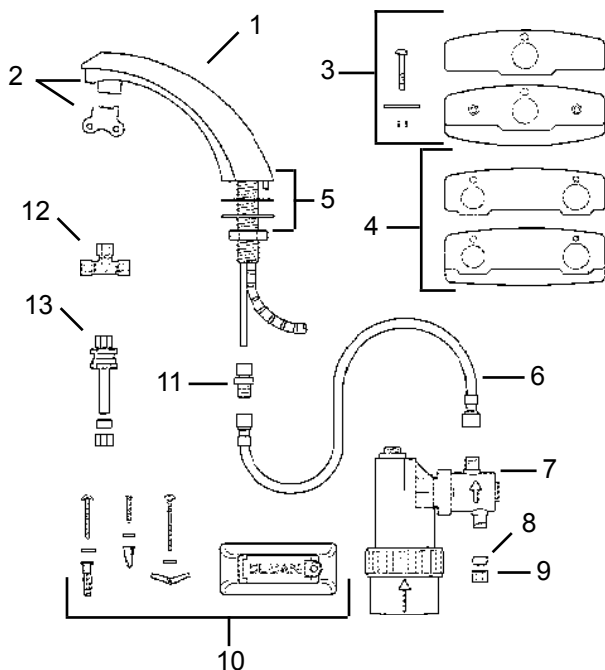

EBF-85

Item	Cat #	Description
1	47410	faucet and sensor assy
2	11195L	aerator 2.2 gpm with key
3	47411	4" trimplate single hole
4	47412	4" trimplate double hole
5	47413	mounting kit
6	47414	20" flex hose
7	47415	solenoid valve module assy.
8	34191	3/8" ferrule
9	34181	3/8" compression nut
10	47416	mounting bracket kti
11	47417	1/4" to 3/8" comp. fitting
12	34227	3/8" tee compression
13	47418	back check
14	47419	3/8" to 1/4" comp. fitting

47360	sensor cable assy
47361	sensor cable & lens holder
47362	solenoid filter kit 'old style'
47363	solenoid filter kit 'current'
47364	filter cap assy. 'old style'

The current solenoid (in production since May 1998; part 7 shown above) has male inlet and outlet connections. The current style filter plug has a metal filter cap that can be removed with a 5/8" wrench.

The older solenoid valve (shown below) can be identified by female inlet and outlet connections. These require compression fittings (part 14 shown below)