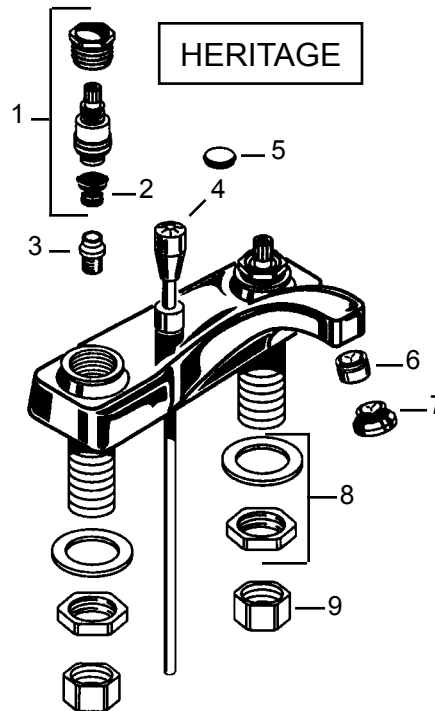

Item	Cat #	Description
1	43068	AS-1R stem assembly
	43069	AS-1L stem assembly
2	11075	diaphragm
	10075	diaphragm OEM (2/pack)
3	12007	AS-2 faucet seat
	13007	AS-2M monel seat
4	45056	pop-up rod
5	45055	plug button
6	11184	aerator
7	11169	rose spray aerator
8	45059	mounting kit
9	42015	supply nut
10	45025	ceramic cartridge
11	45026	cartridge seal kit
12	45031	mounting kit (2 sets/pack)
13	45027	pop-up rod
14	11185	aerator
15	40297	swing spout
16	40298	swing spout seal kit
17	45025	cartridge
18	45026	cartridge seal kit
19	40299	rubber ring
20	40300	mounting kit
21	43028	mounting nut
22	42015	supply nut

CENTERSET FAUCETS

NEW HERITAGE

HERITAGE