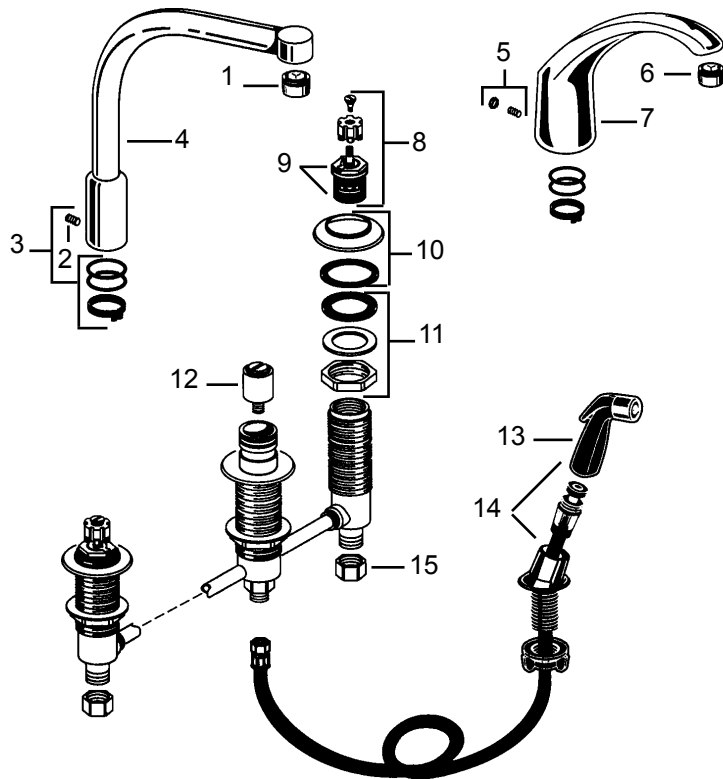

AMARILIS

CADET

Item	Cat #	Description
1	11187	aerator
2	41525	set screw
3	41526	spout seal kit
4	41527	hi-flow spout
5	41528	button & screw
6	11184	aerator
7	41529	fabian spout
8	45025	cartridge
9	45026	cartridge seal kit
10	41530	escutcheon kit
11	41531	valve mounting kit
12	41532	diverter
13	43287	spray handle
14	43321	spray & hose
15	42015	supply nut
16	43001	cold index button
	43000	hot index button
17	43024	clear handle kit
	43025	metal handle kit
	43004	metal lever handle kit
18	NLA	hi-flow spout
19	40262	o-ring
20	43008	cadet stem assy. left
	43009	cadet stem assy. right
21	43007	diaphragm (2/pack)
22	43010	cadet seat
23	43028	mounting nut
24	42015	supply nut
25	43285	diverter
26	43287	spray handle
27	43321	spray & hose