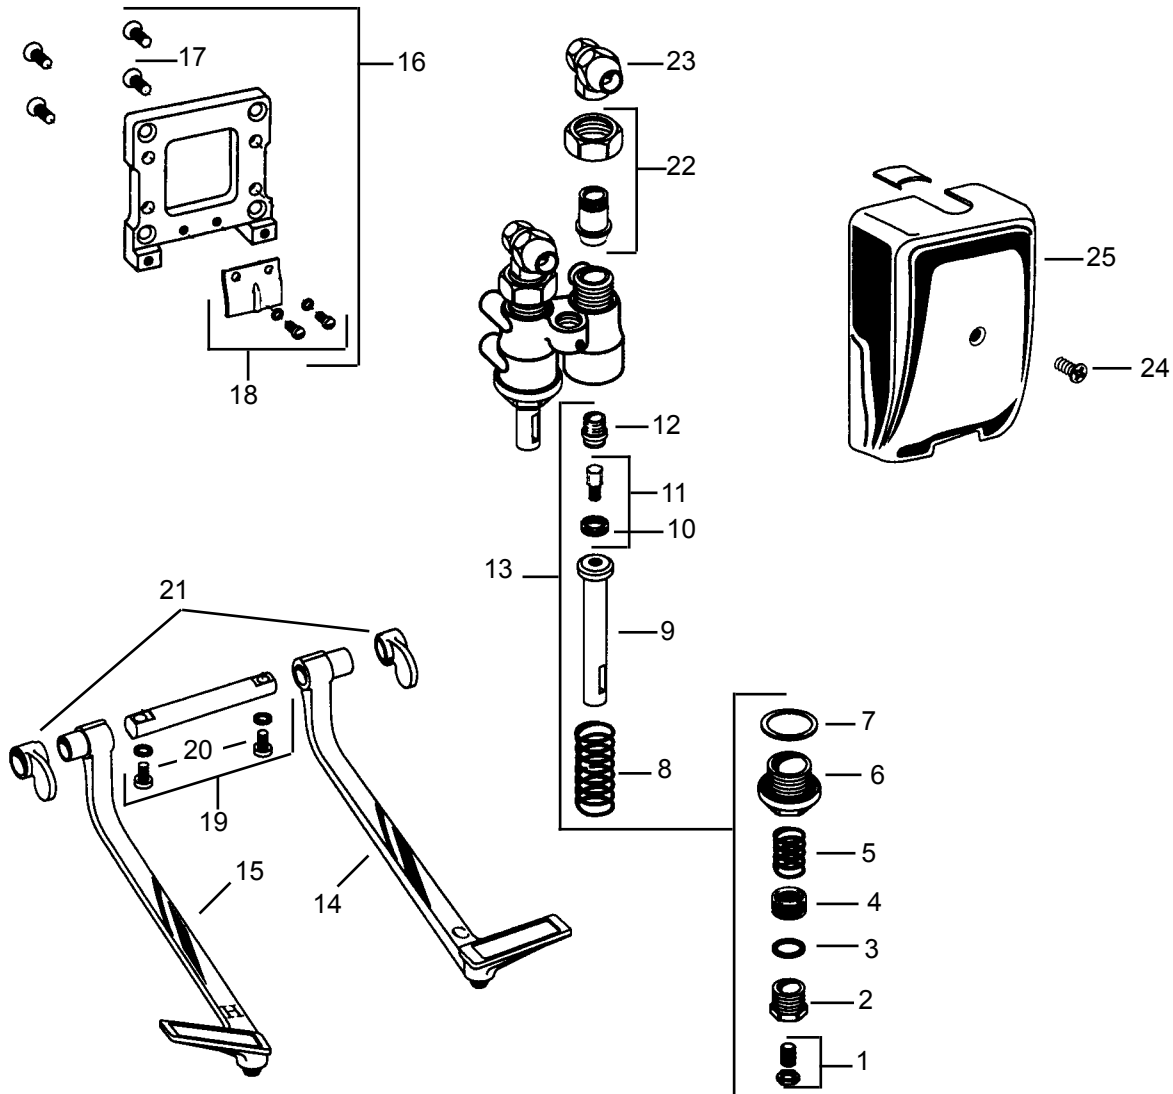

Item	Cat #	Description
1	43642	adjusting screw & nut
2	43610	packing nut
3	43608	packing gland
4	11653	packing
5	43609	spring
6	43606	bonnet
7	43605	washer
8	43604	spring
9	43640	stem
10	43602	stem washer
11	43601	stem screw & washer
12	43600	seat
13	43641	valve assembly

Item	Cat #	Description
14	43647	pedal with bumper, cold
15	43649	pedal with bumper, hot
16	43643	base plate with screws
17	43644	base plate screws (4)
18	43645	pedal spring kit
19	43614	shaft & screws
20	43616	screws & washers
21	43646	lever kit (right & left)
22	43599	coupling set
23	43618	stop assembly
24	14015	cover screw
25	43650	cover with screw

43595 rebuilding kit includes 2 each of items 3, 4, 5, 7, 8, 11