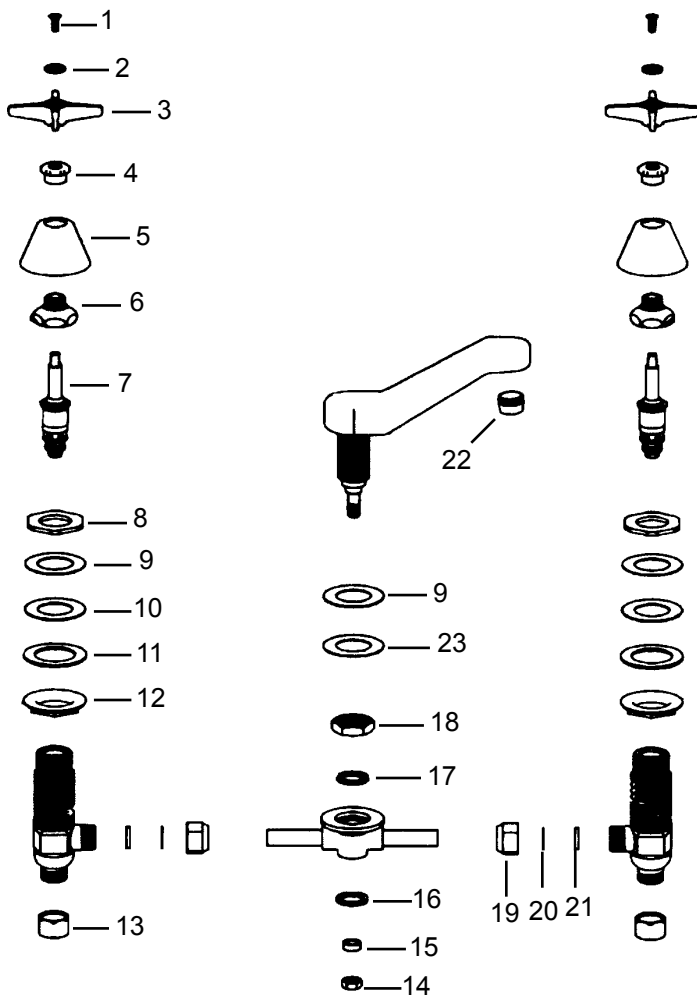

Item	Cat #	Description
1	14008	handle screw 1/2" x 10-32
2	44075	hot index button
	44076	cold index button
3	44064	cross arm handle (hot)
	44065	cross arm handle (cold)
4	44080	escutcheon nut
5	44079	escutcheon
6	44081	concealed cap
7	43998	CH-2L stem assembly
8	44082	nut
9	44098	brass washer
10	44094	washer
11	43950	washer
12	43951	nut
13	44160	coupling nut
14	43957	nut
15	43958	retainer
16	44092	rubber washer
17	44083	hard gasket
18	43960	nut
19	43954	supply nut
20	44093	brass washer
21	44096	rubber washer
22	11177	soft-flo aerator
23	44091	washer