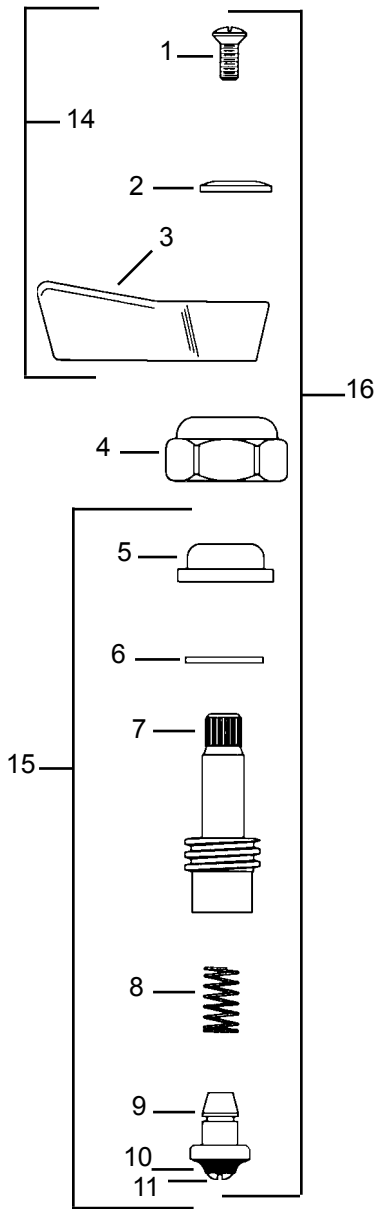

CHECK

SWIVEL

Item	Cat #	Description
1	48667	screw
2	48655	red button
	48656	blue button
3	48668	lever handle
4	48671	bibb cap
5	48672	duck gasket
6	48674	washer
7	48675	check stem, left hand
	48676	check stem, right hand
8	48677	spring
9	48678	retainer assembly
10	48679	seat washer
11	48680	screw
12	48687	swivel stem, left hand
	48688	swivel stem, right hand
13	48689	swivel stem repair kit, right
	48690	swivel stem repair kit, left
14	48669	lever handle assembly, hot
	48670	lever handle assembly, cold
15	48682	check stem repair kit, right
	48683	check stem repair kit, left
16	48684	1/2" check stem assy, right
	48685	1/2" check stem assy, left
17	48691	1/2" swivel stem assy, right
	48692	1/2" swivel stem assy, left

48686 check stem repair kit includes items (5, 6, 8, 10, 11)

48681
stainless steel seat