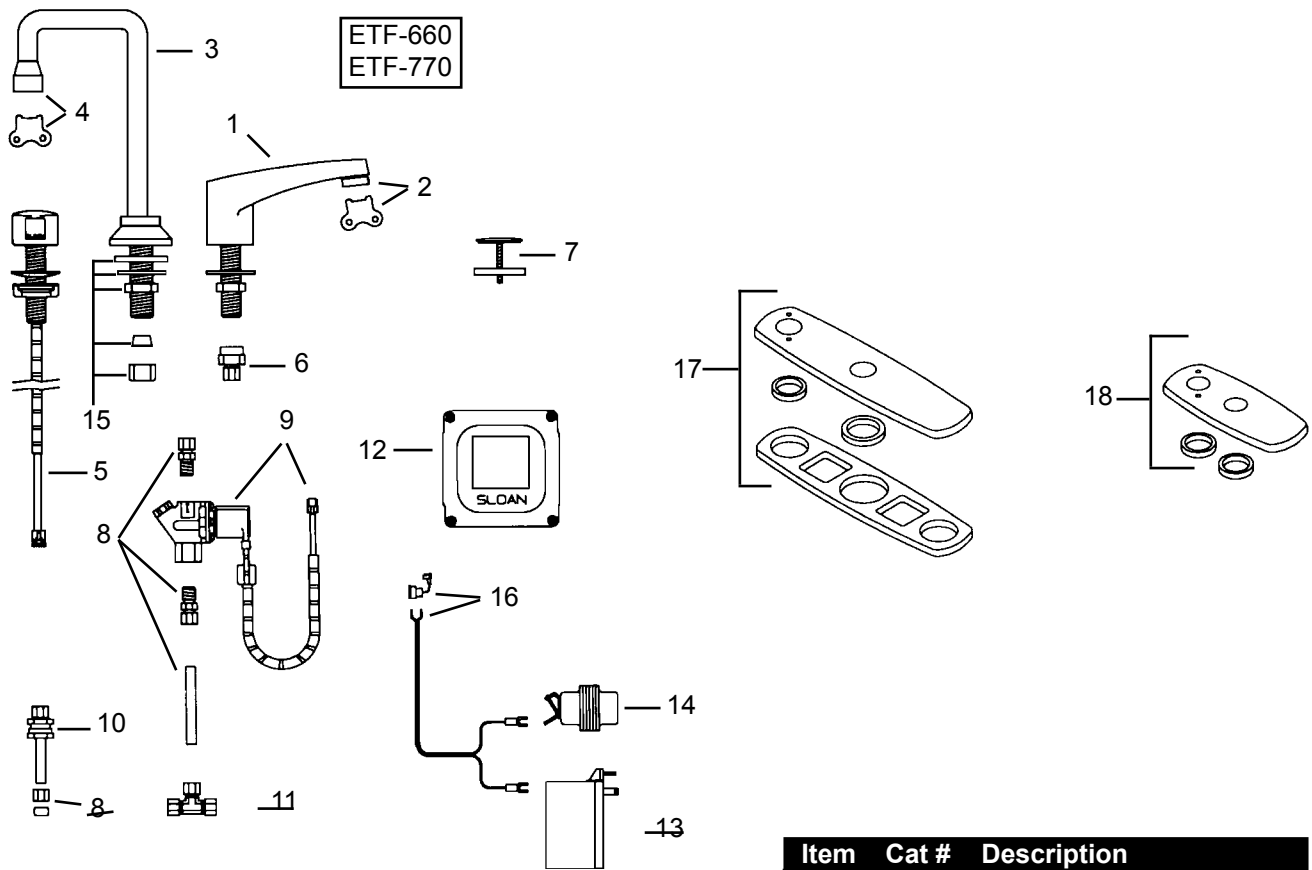

Item	Cat #	Description
1	40325	lavatory faucet assy.
2	11194L	aerator 2.2 gpm with key
3	40326	gooseneck faucet assy.
4	11195L	aerator 2.2 gpm with key
5	40327	optima sensor assembly
6	40328	tube fitting connector
7	40329	hole cover
8	30304	assembly kit
9	40310	solenoid valve, 24 VAC
10	40312	back check
11	40314	tee compression fitting
12	40316	control module assembly
13	40320	plug-in transformer
14	40318	box mount transformer
15	40330	spout mounting kit
16	40322	power cable with strain relief and crimp connectors
17	40332	8" trim plate
18	40333	4" trim plate
19	47365	gooseneck spout and sensor
20	47366	surgical bend spout & sensor
21	47367	sensor module only, 18"
22	47368	shower spray head, 2.2 gpm
23	47369	spout mounting kit
24	34201	3/8" x 3/8" union compression
25	47370	8" trim plate
26	47371	4" trim plate