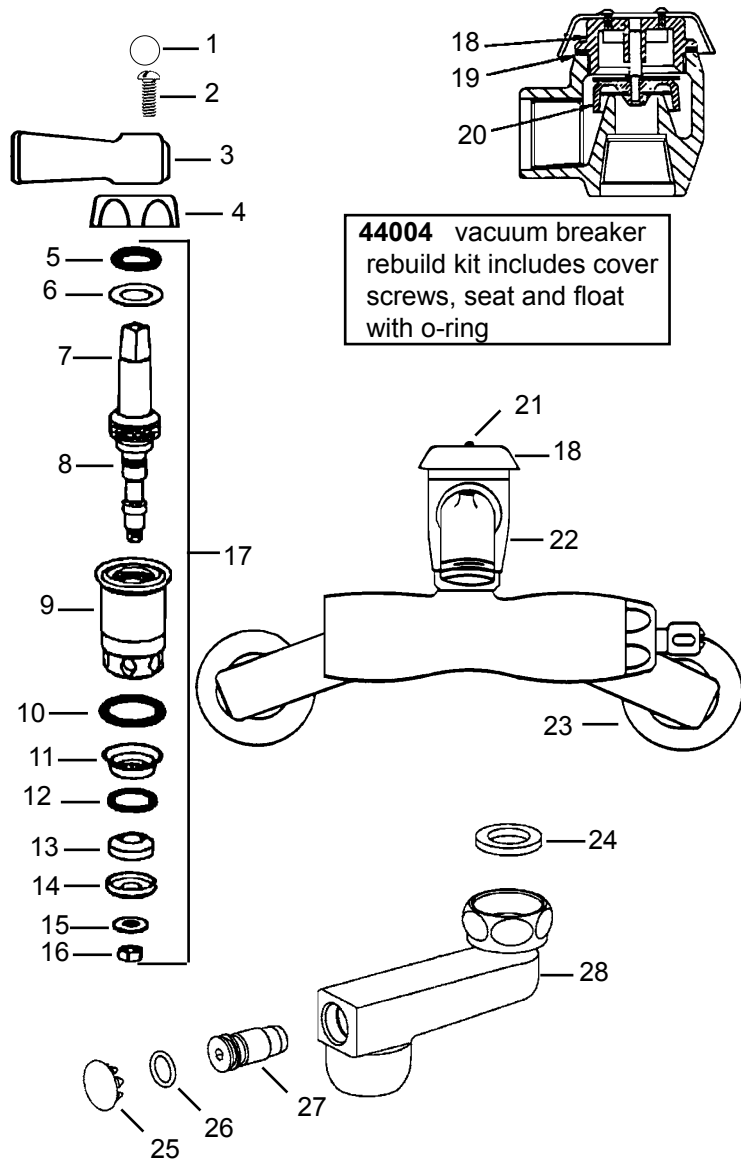

Item	Cat #	Description
1	44075	hot index button
	44076	cold index button
	44977	plain index button
2	14008	handle screw 1/2" x 10-32
3	44061	hot metal lever handle
	44062	cold metal lever handle
4	44139	cap
5	43985	o-ring
6	43987	brass washer
7	43989	CH-1RN stem
	43990	CH-1LN stem
8	43991	stem o-ring
9	43992	CH-1RN sleeve
	43993	CH-1LN sleeve
10	43994	sleeve o-ring
11	43995	seat
12	43996	seat o-ring
13	44010	seat washer
14	44011	retainer
15	44012	washer
16	44013	nut
17	43983	CH-1RN stem assembly
	43984	CH-1LN stem assembly
18	44001	vacuum breaker cover
19	44002	sealing o-ring
20	44003	float assembly
21	44000	v/b cover screw (2 req'd)
22	39150	v/b spout assy for 25399
	39151	v/b spout assy for 25400
23	44182	flange
24	44103	washer
25	44106	cap
26	11508	o-ring
27	44102	stop stem assembly
28	43814	'R' supply arm with stop

43999 stem repair kit includes items 5, 6, 8, 10 thru 16

25399
rough chrome
short spout w/vacuum breaker
3/4" hose thread outlet
'R' supply arms w/stops
adjustable 4" to 8-3/8" centers
25398 polished chrome

25400
rough chrome
vacuum breaker spout
pail hook w/wall support
'R' supply arms w/stops
adjustable 4" to 8-3/8" centers
25401 polished chrome