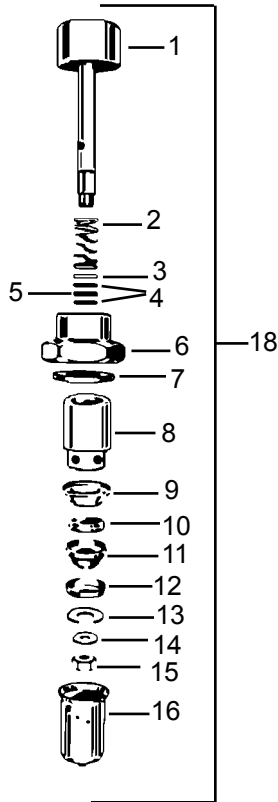

NAIAD

TIP-TAP

Item	Cat #	Description
1	44110	CH-5 stem (hot)
	44111	CH-5 stem (cold)
	44112	CH-5 stem (push)
2	44031	naiad spring
3	11404	brass washer
4	11506	o-ring
5	44033	leather packing
6	44034	CH-5 chrome bonnet
7	44008	cork & rubber gasket
8	44035	CH-5 sleeve
9	44009	monel renewal seat
10	44036	soft seat washer
11	44037	monel washer retainer
12	44038	rubber cup
13	11420	brass washer
14	44012	monel stem nut washer
15	44013	monel self-lock nut
16	44040	#3 fast closing dash pot
	44041	#2 adjustable dash pot
17	44121	felt dash pot washer
18	44030	naiad assembly (push)
	44042	naiad assembly (slo-push)
	44043	naiad assembly (hot)
	44044	naiad assembly (cold)
19	44167	handle (push)
	44165	handle (hot)
	44166	handle (cold)
20	44169	stem
21	44172	tip tap stem assembly
22	44122	dash pot brass washer
23	44123	dash pot nut
24	44120	dash pot screw
25	44170	bonnet

1. **44045** repair kit includes items 2, 3, 4 (qty 2)
   5, 7, 9, 10, 11, 12, 13, 14, 15
2. **44124** repair kit CH-5 includes items 17, 22,
   23, 24