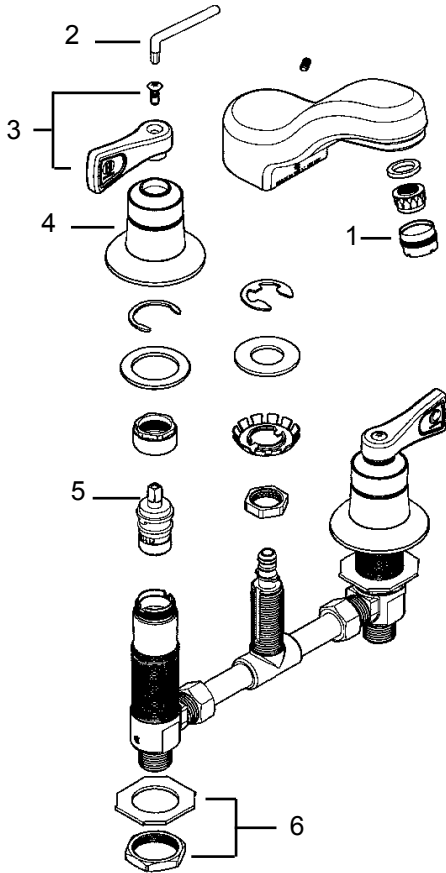

Item	Cat #	Description
1	46486	aerator
2	46487	torx hex key
3	46488	cold handle kit
	46489	hot handle kit
4	46492	handle hub kit
5	46618	hot cartridge
	46619	cold cartridge
6	46493	hardware package
7	46494	wristblade handle, cold
	46495	wristblade handle, hot
8	46496	escutcheon
9	46623	hot cartridge
	46624	cold cartridge
10	46497	hose kit
11	11184	male aerator