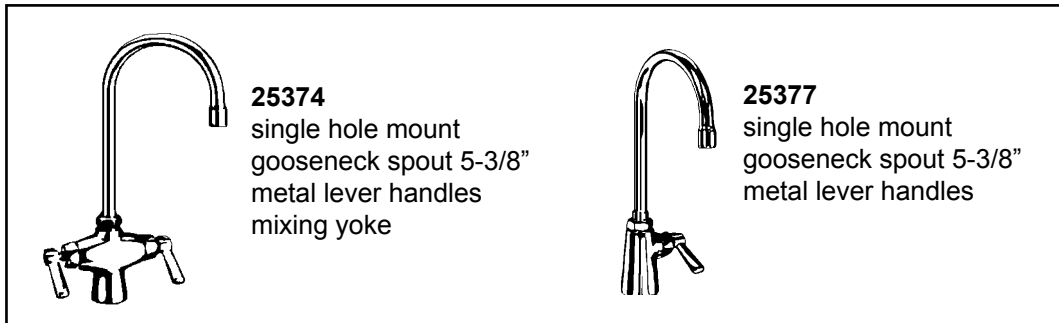

Item	Cat #	Description
1	44075	hot index button
	44076	cold index button
	44977	plain index button
2	14008	handle screw 1/2" x 10-32
3	44061	hot metal lever handle
	44062	cold metal lever handle
4	44139	cap
5	43985	o-ring
6	43987	brass washer
7	43989	CH-1RN stem
	43990	CH-1LN stem
8	43991	stem o-ring
9	43992	CH-1RN sleeve
	43993	CH-1LN sleeve
10	43994	sleeve o-ring
11	43995	seat
12	43996	seat o-ring
13	44010	seat washer
14	44011	retainer
15	44012	washer
16	44013	nut
17	43983	CH-1RN stem assembly
	43984	CH-1LN stem assembly
18	11189	aerator for chicago
	44050	soft-flo aerator
19	39145	gooseneck spout 5-3/8"
20	44091	galvanized washer
21	44097	locknut
22	43978	yoke washer
23	44160	coupling nut

43999 stem repair kit includes items 5, 6, 8, 10 thru 16