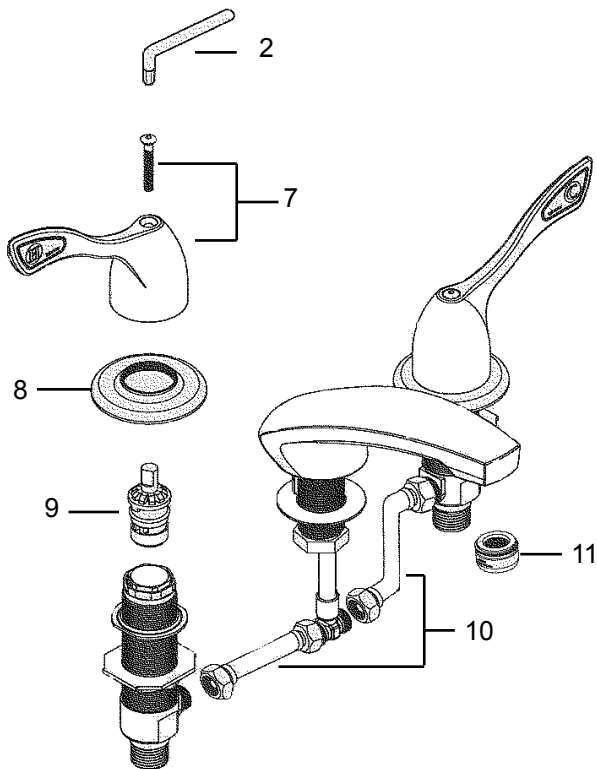

Item	Cat #	Description
1	46486	aerator
2	46487	torx hex key
3	46488	cold handle kit
	46489	hot handle kit
4	46492	handle hub kit
5	46618	hot cartridge
	46619	cold cartridge
6	46493	hardware package
7	46494	wristblade handle, cold
	46495	wristblade handle, hot
8	46496	escutcheon
9	46623	hot cartridge
	46624	cold cartridge
10	46497	hose kit
11	11184	male aerator