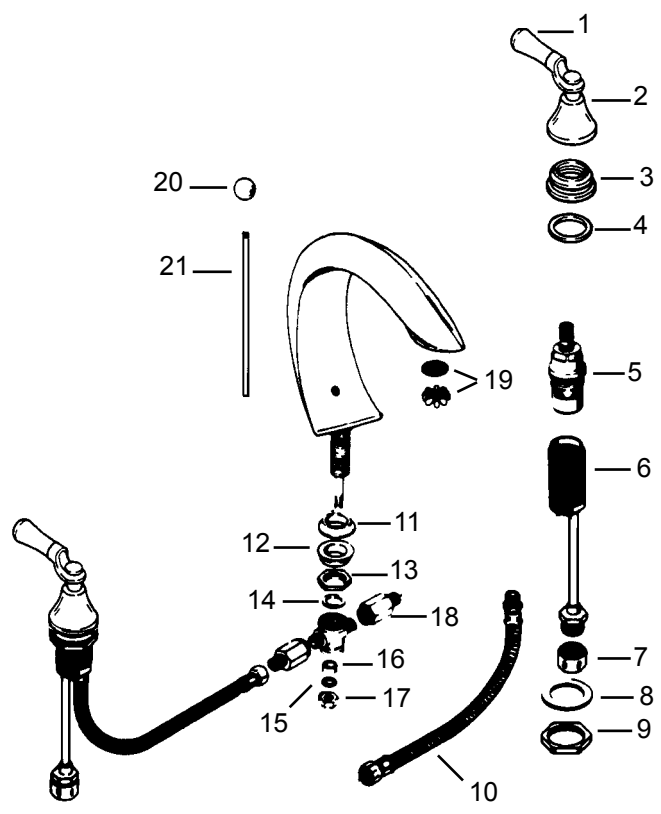

Item	Cat #	Description
1	14006	screw
2	41932	hot index
	41931	cold index
3	42097	triton II handle, hot
	42098	triton II handle, cold
4	42223	bonnet
5	11515	o-ring
6	11533	o-ring
7	11445	brass washer
8	42009	hot stem
	42089	cold stem
9	42010	plastic plunger, hot
	42091	plastic plunger, cold
	42090	brass plunger, hot
	42092	brass plunger, cold
10	11001	flat faucet washer
11	11038	screw
12	42011	sleeve
	42010	sleeve and seat
13	12116	seat
14	42157	cold stem assembly, plastic
	42158	hot stem assembly, plastic
	42003	cold stem assembly, brass
	42004	hot stem assembly, brass
15	11175	aerator
16	42152	lift rod
17	40522	rose spray plate
18	40523	screw
19	40524	rose spray
20	41139	rossette
21	42014	locknut
22	42015	coupling nut
23	42086	escutcheon
24	42087	gasket
25	42150	gasket
26	42095	nut
27	n/a	body
28	11163	gasket
29	11428	gasket
30	42015	coupling nut
31	40520	washer kit
32	42152	lift rod (round knob)
	42151	lift rod (square knob)
33	40559	connection tee

pair **40505**

pair **40510**

Item	Cat #	Description
1	40563	screw
2	24636	hot wristblade handle
	24637	cold wristblade handle
3	42086	escutcheon
4	42087	gasket
5	42083	bonnet
6	11515	o-ring
7	11533	o-ring
8	11445	brass washer
9	42009	hot stem
	42089	cold stem
10	42010	plastic plunger, hot
	42091	plastic plunger, cold
	42090	brass plunger, hot
	42092	brass plunger, cold
11	11001	flat faucet washer
12	11038	screw
13	42011	sleeve
	42012	sleeve and seat
14	12116	seat
15	42157	cold stem assembly, plastic
	42158	hot stem assembly, plastic
	42003	cold stem assembly, brass
	42004	hot stem assembly, brass
16	42150	gasket
17	42095	nut
18	n/a	body
19	11163	gasket
20	11428	gasket
21	42015	nut
22	40567	gooseneck spout
23	40568	adapter
24	11185	adapter
25	11599	gasket
26	41139	rossette
27	42014	locknut
28	40569	washer
29	40566	connection tee
30	40570	spool
31	11578	o-ring
32	42042	spray face
33	14044	screw
34	42538	spray head assembly