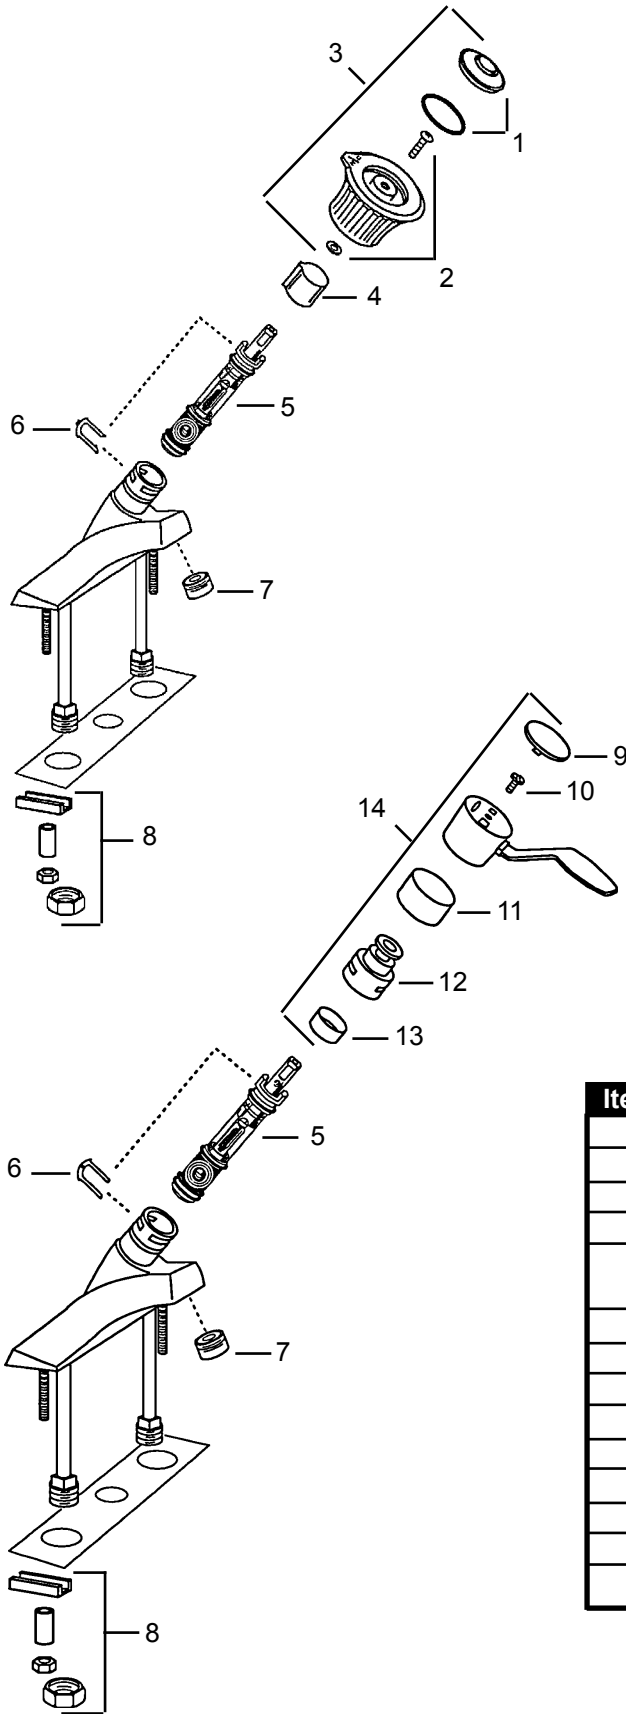

Item	Cat #	Description
1	46470	knob insert kit
2	46545	knob screw and washer
3	46552	knob kit
4	46547	stop tube
5	46548	cartridge, plastic
	46540	cartridge, brass
6	46549	retainer clip
7	11179	flo-control aerator
8	46472	hardware package
9	46553	handle cover
10	46471	handle screw
11	46538	clip retainer ring
12	46539	grooved sleeve
13	46481	handle spacer
14	46482	lever handle kit