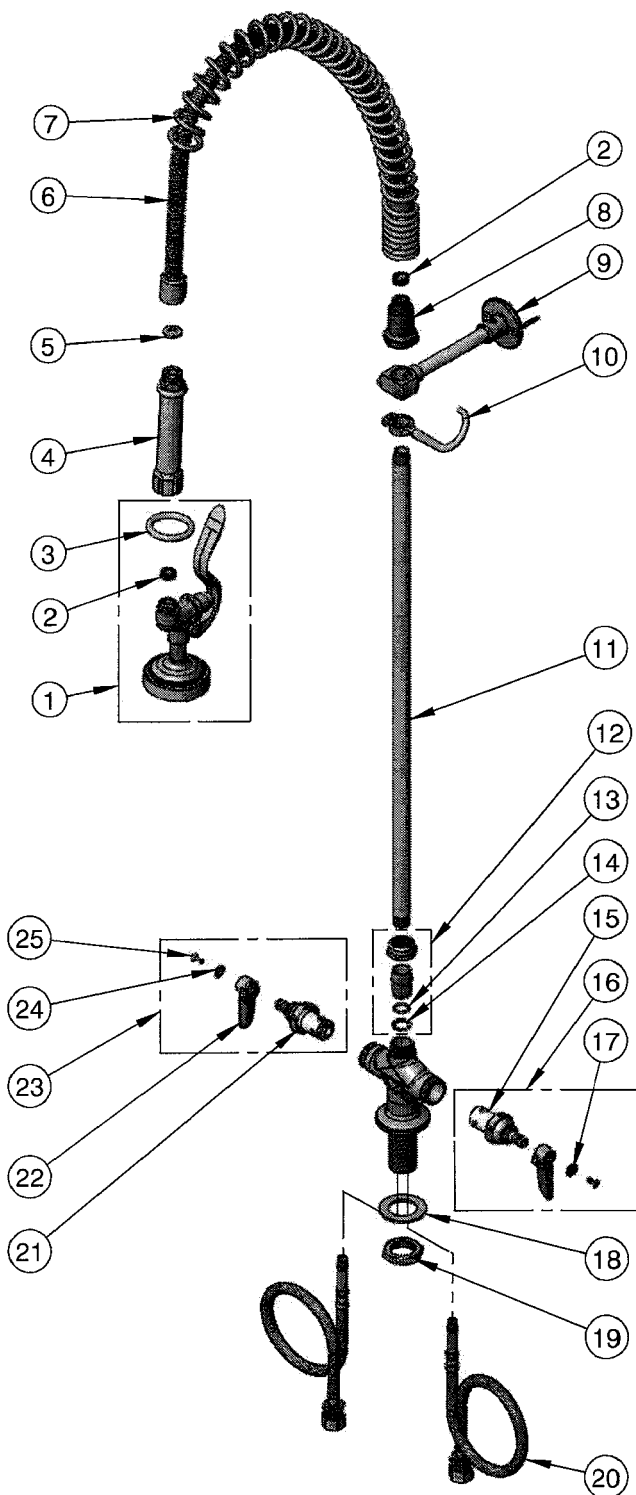

Item	Cat #	Description
1	44403	spray valve assembly
2	44417	hose washer
3	44418	spray valve hold down ring
4	44535	insulated handle
5	44520	washer
6	44408	44" flex hose assembly
7	44429	support spring
8	44430	spring body
9	44434	wall bracket assembly
10	44432	finger hook assembly
11	44431	riser tube 24"
12	44435	ez install kit
13	44521	o-ring
14	44522	star washer, anti-rotation
15	44473A	cold eterna spindle w/check
16	44495	cold eterna assembly
17	44374	blue index
18	44387	lock washer
19	44388	lock nut
20	44559	flexible connector hose
21	44472A	hot eterna spindle w/check
22	44377	hot lever handle
	44376	cold lever handle
23	44494	hot eterna assembly
24	44375	red index
25	14008	handle screw