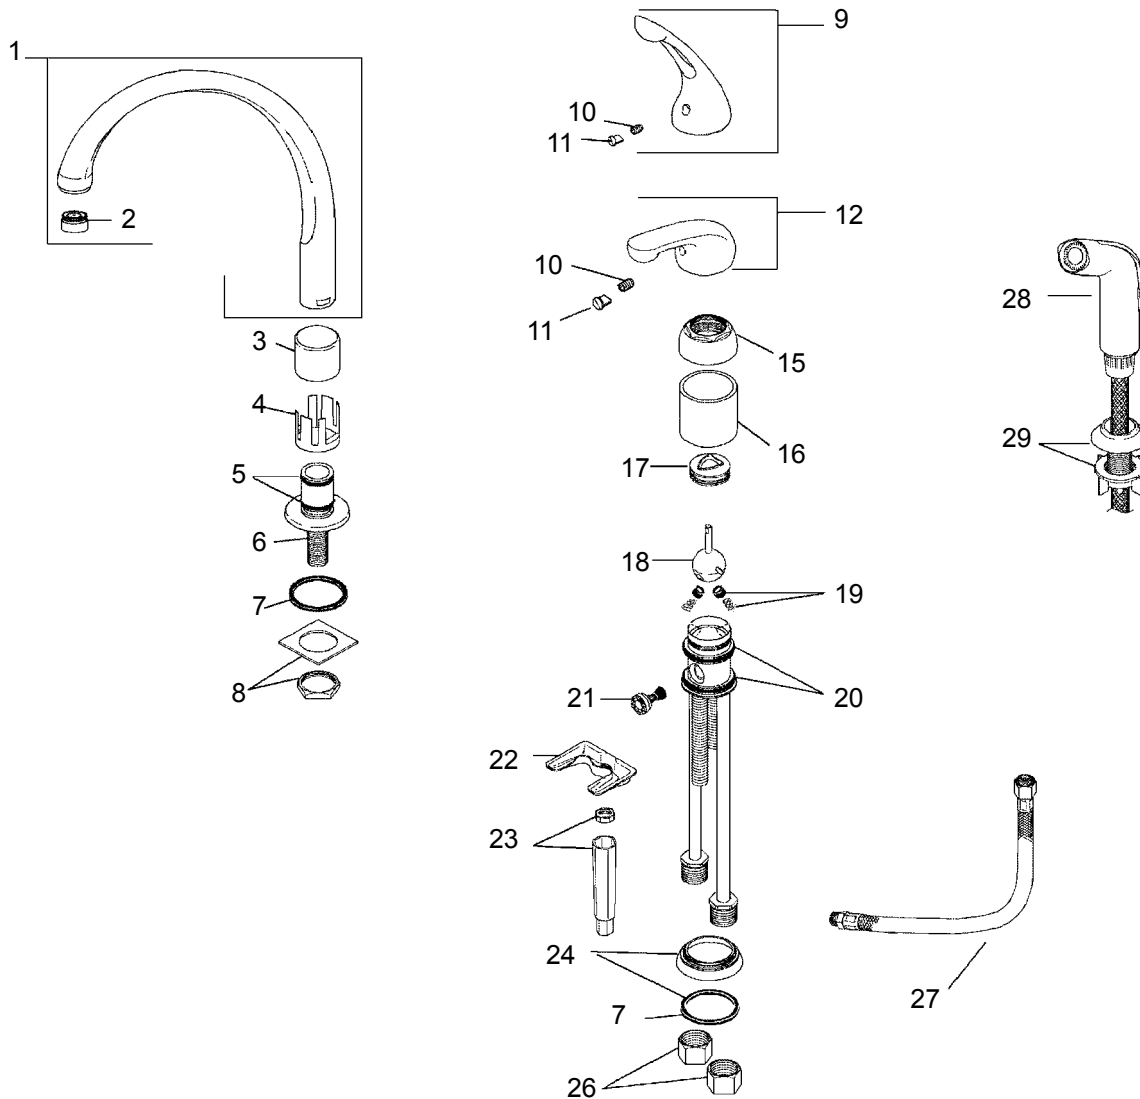

Item	Cat #	Description
1	49401	spout with aerator
2	49402	aerator
3	49403	spout bonnet
4	49404	spout retainer
5	11569	spout o-ring
6	49406	body and base
7	49407	gasket
8	49408	nut and washer
9	49409	loop handle assembly
10	49410	set screw
11	49411	red/blue button
12	49412	handle assembly

Item	Cat #	Description
15	49415	cap
16	49416	sleeve
17	46072	cam and packing
18	46055	stainless steel ball
19	46064	seats and springs
20	46088	diverter
21	11576	o-rings
22	49422	bracket
23	49423	nut and wrench
24	49424	base with gasket
26	46084	coupling nut
27	49427	spout hose
28	43325	spray and hose assembly
29	49429	support assembly