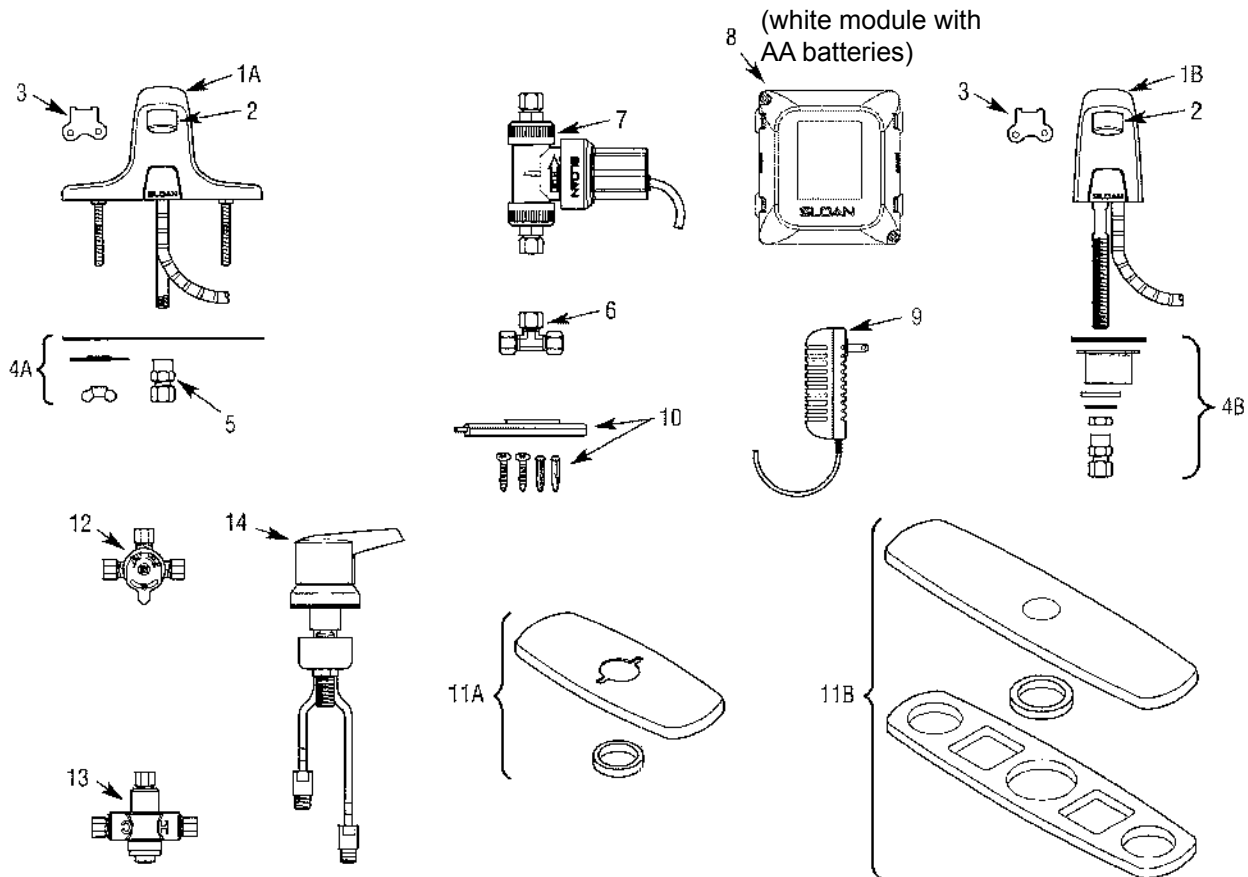

New Style
as of
EBF-650   Sept. 08   EBF-615

Item	Cat #	Description
1A	46510	cp faucet assy. 4" centerset
1B	46511	faucet spout and sensor assy.
	46512	sensor only
2	11194A	0.5 gpm aerator
3	10195	vandal proof key
4A	46513	faucet mounting kit
4B	46514	faucet mounting kit
5	34274	1/8 NPT x 3/8 compression
6	40314	3/8" back check tee
7	47390	solenoid assembly
8	46515	control module (white)
9	46516	plug in transformer
10	46517	hardwired mounting kit

Item	Cat #	Description
11A	46518	4" trim plate for EBF-615
11B	46519	8" trim plate for EBF-615
11C	46520	8" trim plate for EBF-650
12	25584	mechanical mixing valve
13	91013	thermostatic mixing valve
14	46521	mixing valve for EBF-615