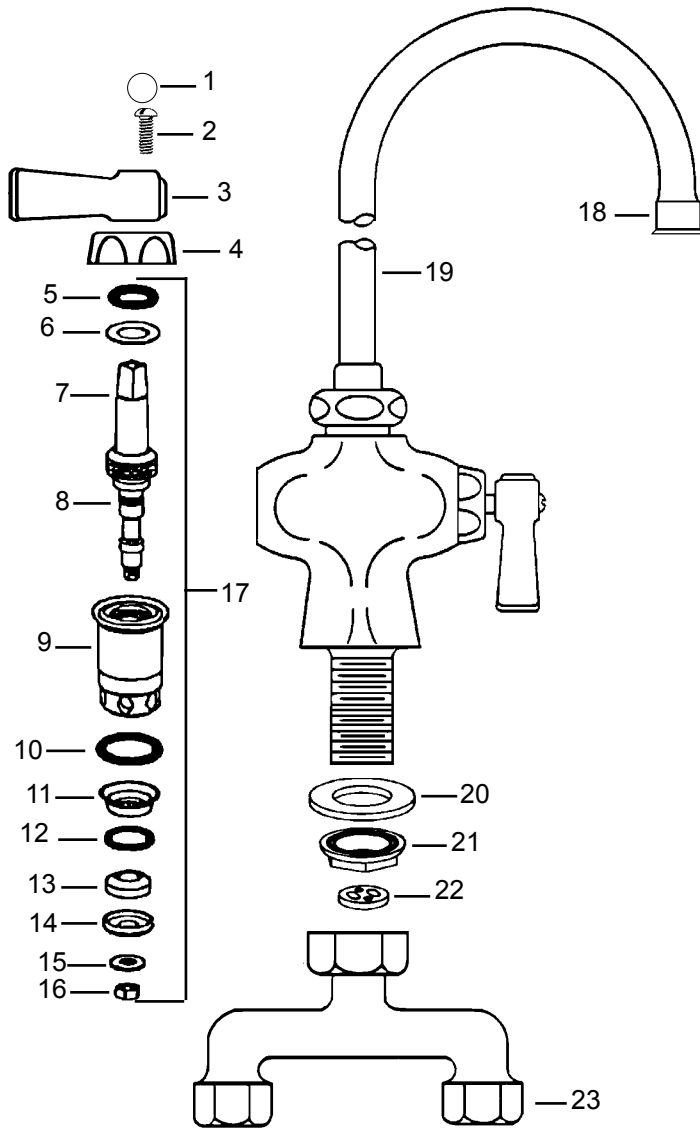

43814

2-1/2" offset with
built in shut-off
stop and 1/2" NPT
female inlet
chrome plated
43815 rough cp

43826

straight inlet shank
1/2" NPT flanged
female inlet

Item	Cat #	Description
1	44075	hot index button
	44076	cold index button
	44977	plain index button
2	14008	handle screw 1/2" x 10-32
3	44061	hot metal lever handle
	44062	cold metal lever handle
4	44139	cap
5	43985	o-ring
6	43987	brass washer
7	43989	CH-1RN stem
	43990	CH-1LN stem
8	43991	stem o-ring
9	43992	CH-1RN sleeve
	43993	CH-1LN sleeve
10	43994	sleeve o-ring
11	43995	seat
12	43996	seat o-ring
13	44010	seat washer
14	44011	retainer
15	44012	washer
16	44013	nut
17	43983	CH-1RN stem assembly
	43984	CH-1LN stem assembly
18	11189	aerator for chicago
	44050	soft-flo aerator
19	39145	gooseneck spout 5-3/8"
20	44091	galvanized washer
21	44097	locknut
22	43978	yoke washer
23	44160	coupling nut