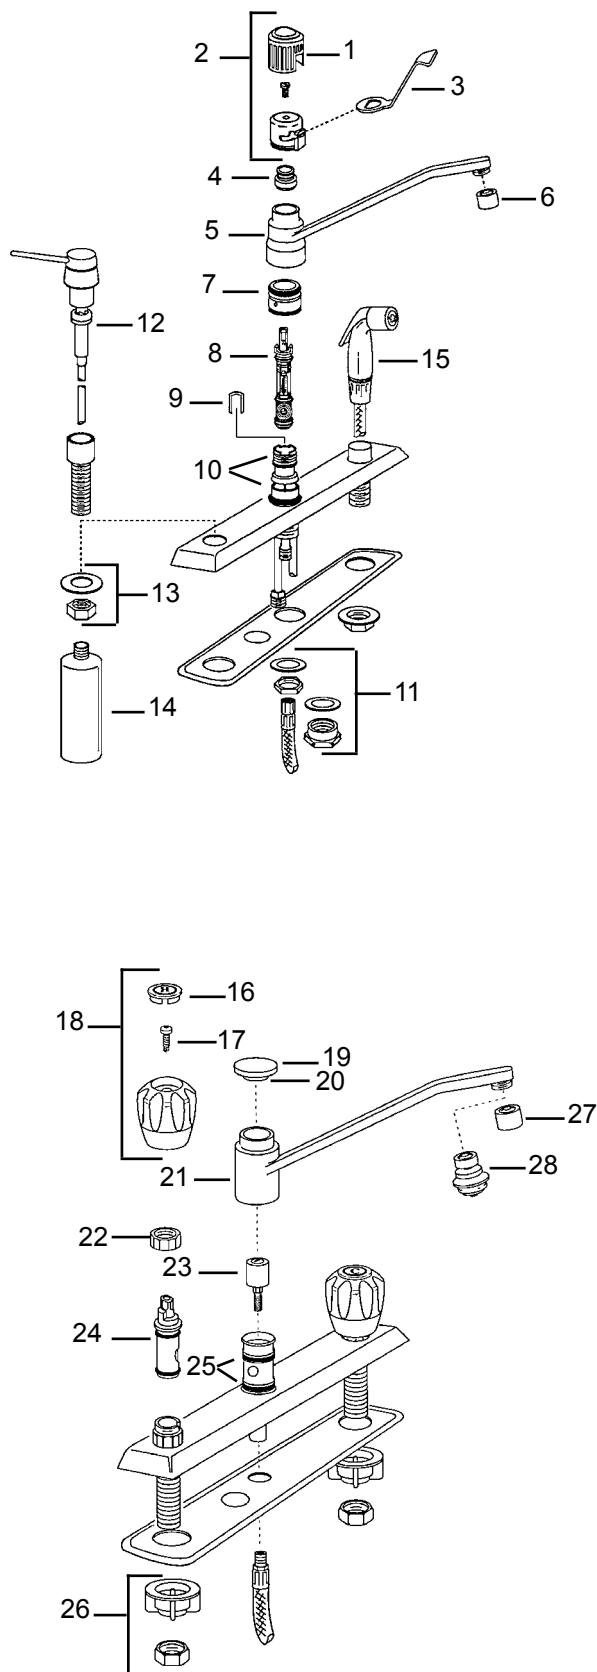

Item	Cat #	Description
1	46486	cap
2	46535	cap assembly (does not include lever handle)
3	46561	lever handle
4	46562	retainer pivot nut
5	39231	spout assembly 9"
6	11180	flo-control aerator
7	46574	diverter
8	46548	cartridge, plastic
	46540	cartridge, brass
9	46565	retainer cap
10	46576	spout o-ring kit
11	46487	hardware package
12	46488	pump and spout assembly
13	46489	liquid dispenser hardware
14	46490	liquid dispenser bottle
15	43321	spray head & hose assembly
16	46533	index buttons (hot & cold)
17	46491	handle screw
18	46531	knob handle kit, hot
	46532	knob handle kit, cold
19	46558	spout cap with o-ring
20	11541	o-ring
21	39206	spout assembly 9"
22	46534	cartridge nut
23	43375	diverter
24	46529	cartridge
25	46559	spout o-ring kit
26	46474	hardware package
27	11176	flo-control aerator
28	10191	push-pull swivel spray