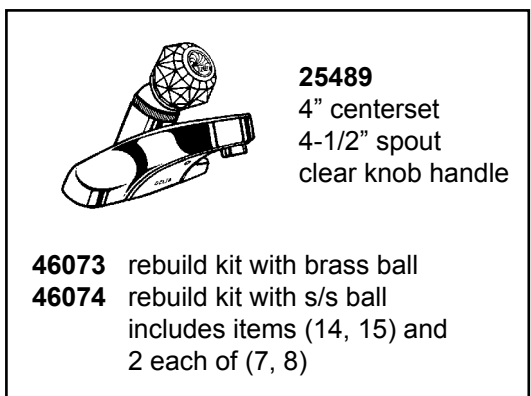

Item	Cat #	Description
1	49400	handle with set screw
2	14092	set screw
3	46049	adjusting ring
4	46052	cap with adjusting ring
5	46072	cam and packing
6	46056	brass ball
	46055	stainless steel ball
7	46057	seat washer
8	46060	conical spring
9	11175	aerator
10	46083	locknut
11	46084	coupling nut
12	46087	acrylic handle
13	46052	cap assembly
14	46068	del-dial cam assembly
15	46069	del-dial brass ball
	46070	del-dial stainless steel ball