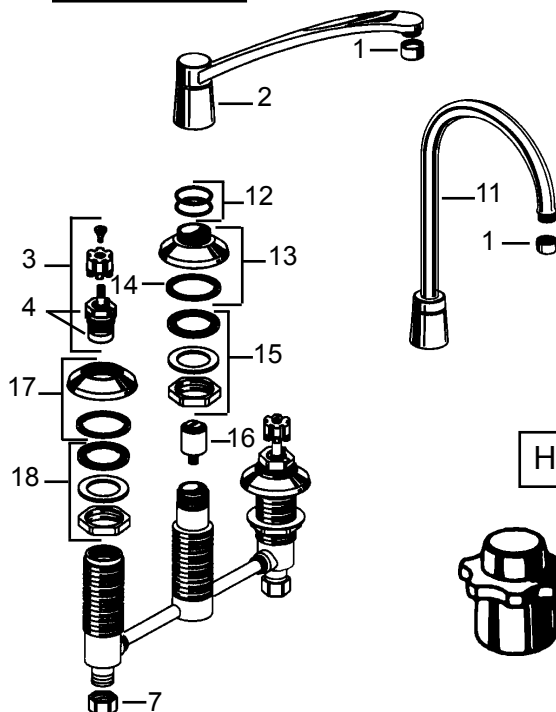

HERITAGE

HERITAGE FAUCET HANDLES ON 5-5