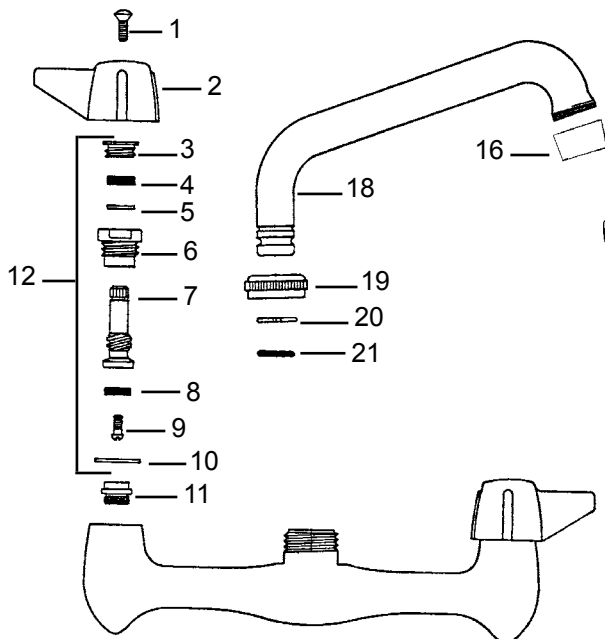

WALL MOUNT 8" CENTERS

25223

kitchen sink top mount with cast brass body, 8" centers, 8" brass spout, replaceable seats, chrome plated