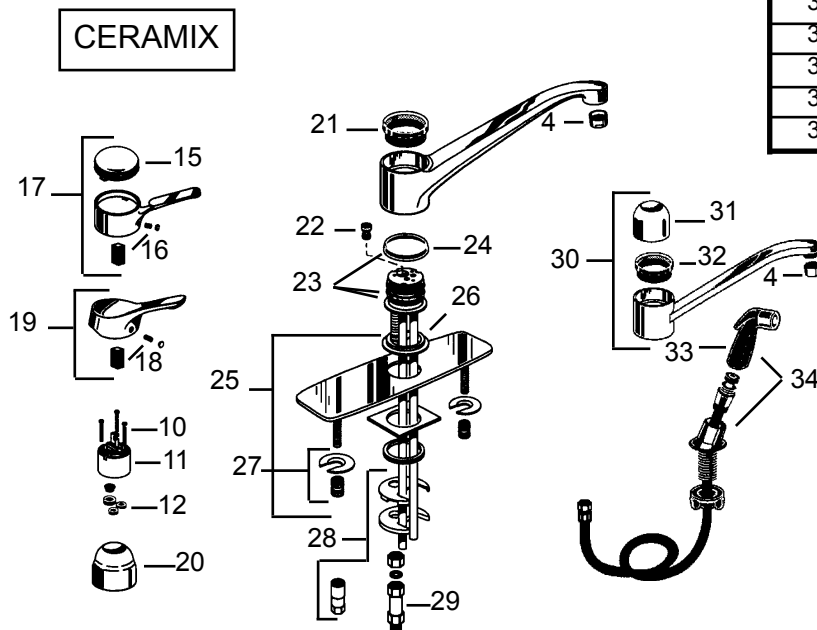

AMARILIS

CADET

Item	Cat #	Description
1	11187	aerator
2	41525	set screw
3	41526	spout seal kit
4	41527	hi-flow spout
5	41528	button & screw
6	11184	aerator
7	41529	fabian spout
8	45025	cartridge
9	45026	cartridge seal kit
10	41530	escutcheon kit
11	41531	valve mounting kit
12	41532	diverter
13	43287	spray handle
14	43321	spray & hose
15	42015	supply nut
16	43001	cold index button
	43000	hot index button
17	43024	clear handle kit
	43025	metal handle kit
	43004	metal lever handle kit
18	NLA	hi-flow spout
19	40262	o-ring
20	43008	cadet stem assy. left
	43009	cadet stem assy. right
21	43007	diaphragm (2/pack)
22	43010	cadet seat
23	43028	mounting nut
24	42015	supply nut
25	43285	diverter
26	43287	spray handle
27	43321	spray & hose

Item	Cat #	Description
1	40265	retainer ring assembly
2	40266	spout seal kit
3	40267	spout kit
4	11184	aerator
5	40268	gasket
6	40260	attachment nut
7	40269	mounting kit less spray
8	41535	button & screw set
9	40270	escutcheon cap
10	41536	cartridge screws
11	40208	cartridge
12	40209	cartridge seal kit
13	40271	handle
14	40272	handle assembly
15	41537	colored ceramic insert
16	41538	button & screw set
17	41539	decorator handle
18	41540	metal handle index set
19	41541	metal handle
20	41542	escutcheon cap
21	41543	spout ring
22	41544	diverter
23	41545	spout seal kit
24	41546	spout ring
25	41547	escutcheon kit
26	41548	gasket
27	41549	escutcheon mounting kit
28	41550	mounting kit less spray
	41551	mounting kit with spray
29	41552	hose adapter kit
30	41553	tubular spout kit
31	41554	escutcheon cap tubular
32	41555	spout ring tubular
33	43287	spray handle
34	43321	spray & hose