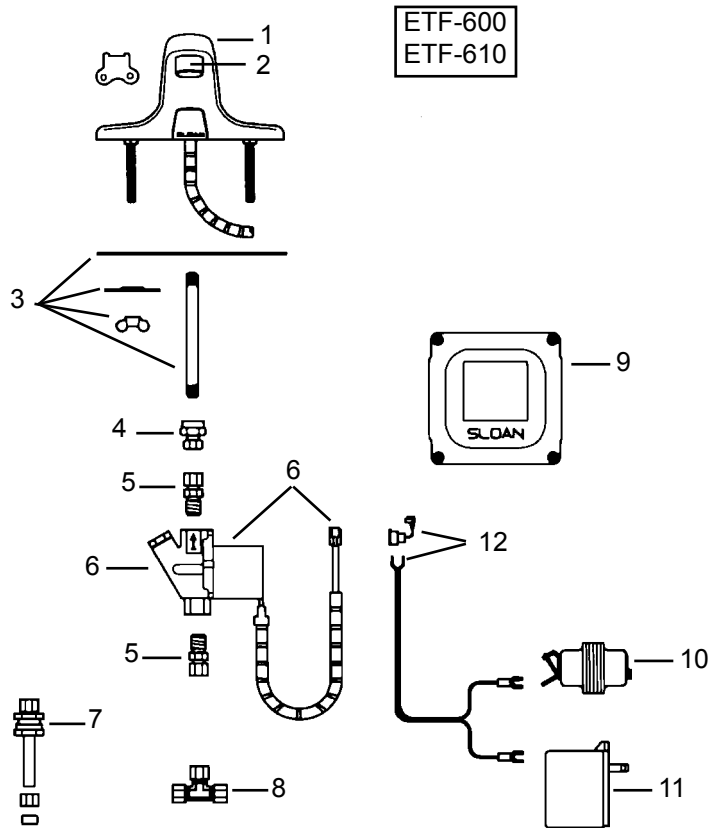

ETF-600
ETF-610

Item	Cat #	Description
1	40300	faucet/sensor assembly, cp
2	11194L	aerator, 2.2 gpm with key
3	40304	faucet mounting kit
4	40306	1/8" pipe to 3/8" tube connect
5	40308	assembly kit
6	40310	solenoid valve, 24 VAC
7	40312	back check
8	40314	tee compression fitting
9	40316	control module assembly
10	40318	box mount transfer
11	40320	plug-in transfer
12	40322	power cable with strain relief and crimp connectors