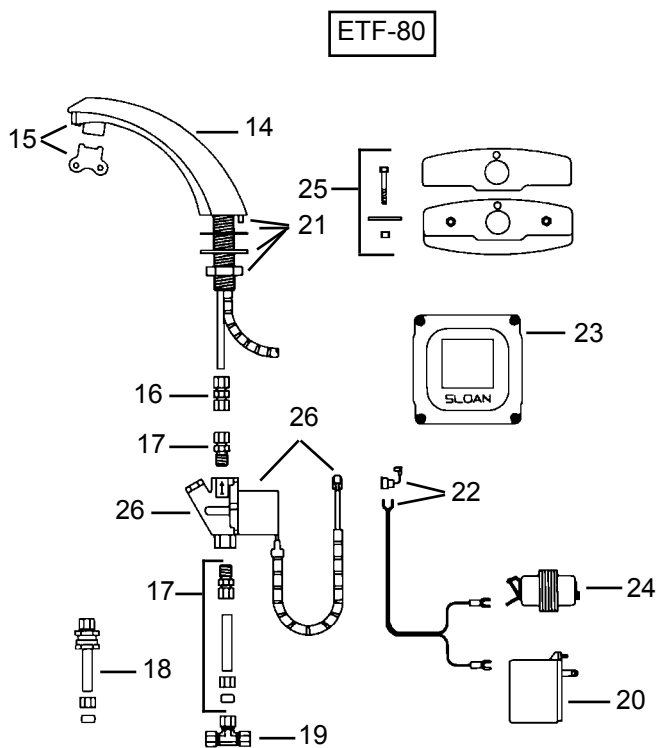

ETF-80

Item	Cat #	Description
14	40301	sensor cable only
	40301A	faucet/sensor assy. black
15	11195L	aerator, 2.2 gpm with key
16	40303	straight compression fitting
17	40309	assembly kit
18	40312	back check
19	40314	tee compression fitting
20	40320	plug-in transfer
21	40305	faucet mounting kit
22	40322	power cable with strain relief and crimp connectors
23	40316	control module assembly
24	40318	box mount transformer
25	40307	trim plate kit
26	40310	solenoid valve, 24 VAC