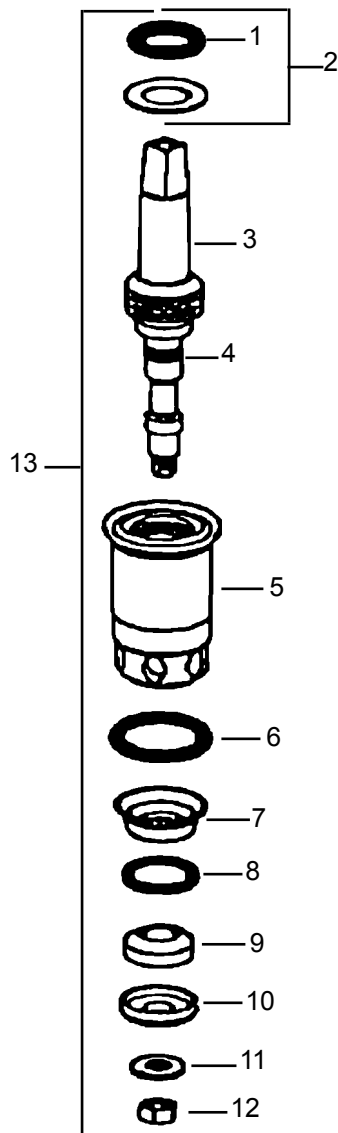

NEW STYLE

OLD STYLE

Item	Cat #	Description
1	43985	o-ring
2	43988	brass washer & o-ring
3	43989	CH-1RN stem (short)
	43990	CH-1LN stem (short)
	43981	CH-2RN stem (long)
	43982	CH-2LN stem (long)
4	43991	stem o-ring
5	43992	CH-1RN sleeve
	43993	CH-1LN sleeve
6	43994	sleeve o-ring
7	43995	seat
8	43996	seat o-ring
9	44010	seat washer
10	44011	retainer
11	44012	washer
12	44013	nut
13	43983	CH-1RN stem assembly
	43984	CH-1LN stem assembly
	43997	CH-2RN stem assembly
	43998	CH-2LN stem assembly
14	44008	cork & rubber gasket
15	44174	brass washer 13/16" OD
16	44007	packing set
17	44022	CH-1R stem (short)
	44023	CH-1L stem (short)
	44024	CH-2R stem (long)
	44025	CH-2L stem (long)
18	44020	CH-1R sleeve
	44021	CH-1L sleeve
19	44009	monel renewal sleeve

43999	new style repair kit includes items 2, 4, 6, 7, 8, 9, 10, 11, 12
44014	old style repair kit includes items 9, 10, 11, 12, 14, 16, 19
43980	new & old style kit includes items 2, 4, 6, 7, 8, 9, 10, 11, 12, 15