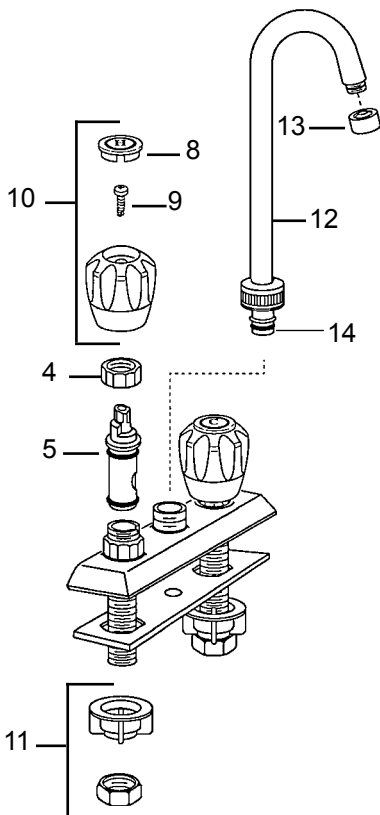

Item	Cat #	Description
1	46544	knob insert
2	46545	handle screw and washer
3	46546	knob kit
4	46547	stop tube
5	46548	cartridge, plastic
	46540	cartridge, brass
6	46549	retainer clip
7	46543	escutcheon plug
8	11179	aerator
9	46472	hardware package
10	46473	hardware package (1/2" con)
11	46533	index buttons (hot and cold)
12		handle screw with item 13
13	46531	knob handle kit, hot
	46532	knob handle kit, cold
14	46534	cartridge nut
15	46529	cartridge
16	46474	hardware package
17	46480	escutcheon plug button