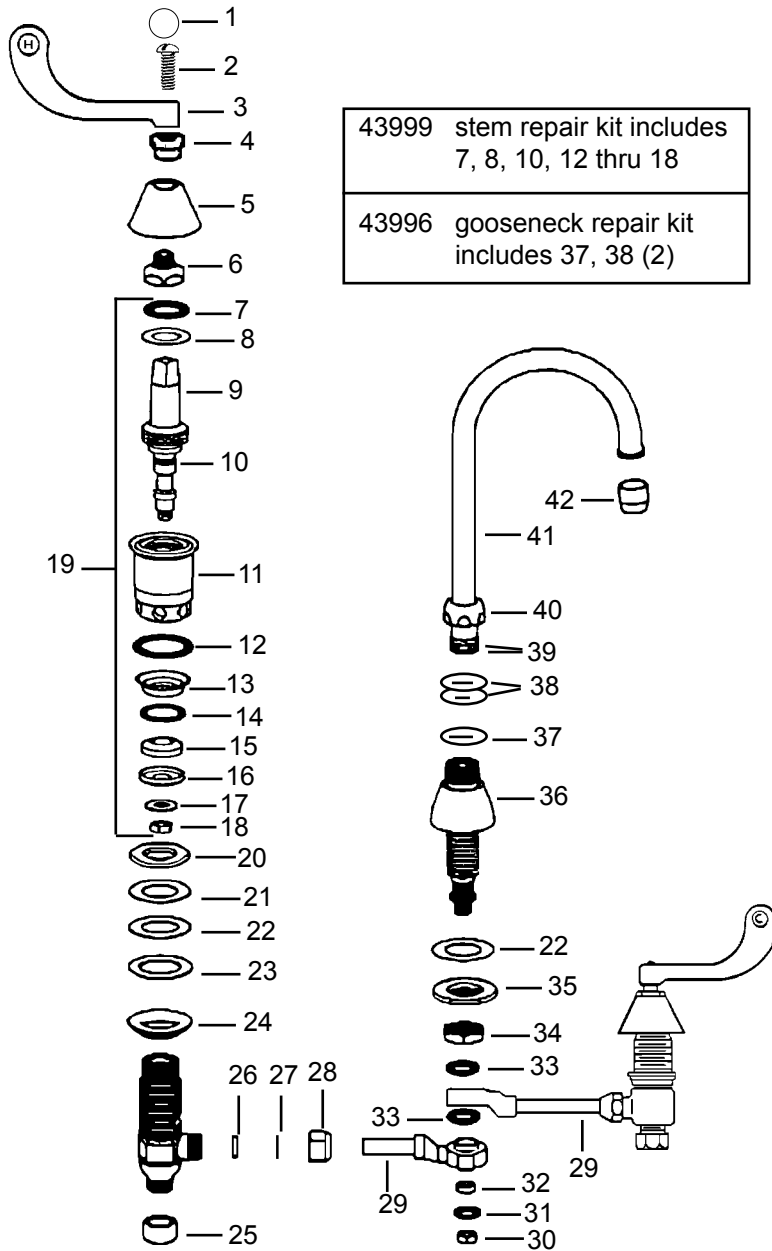

Item	Cat #	Description
1	44075	hot index button
	44076	cold index button
2	14014	handle screw 3/4" x 10-32
3	44052	4" hot blade handle
	44053	4" cold blade handle
4	44080	escutcheon nut
5	44079	escutcheon
6	44081	concealed cap
7	43985	o-ring
8	43987	brass washer
9	43981	CH-2RN stem
	43982	CH-2LN stem
10	43991	stem o-ring
11	43992	CH-1RN sleeve
	43993	CH-1LN sleeve
12	43994	sleeve o-ring
13	43995	seat
14	43996	seat o-ring
15	44010	seat washer
16	44011	retainer
17	44012	washer
18	44013	nut
19	43997	CH-2RN stem assembly
	43998	CH-2LN stem assembly
20	44082	locknut
21	44098	brass washer
22	44094	rubber washer
23	43950	steel washer
24	43951	locknut
25	44160	coupling nut
26	44096	rubber washer
27	43953	brass washer
28	43954	supply nut
29	43955	left hand swivel
	43956	right hand swivel
30	43957	retainer nut
31	43958	retainer
32	44092	rubber washer
33	44083	rubber washer
34	43960	locknut
35	44091	steel washer
36	43961	spout base
37	44163	rigid washer
38	43977	swivel washer (2 req'd)
39	11515	o-ring (2 req'd)
40	43979	spout nut
41	39144	gooseneck spout 5-3/8"
42	11189	chicago aerator
	44050	soft-flo aerator