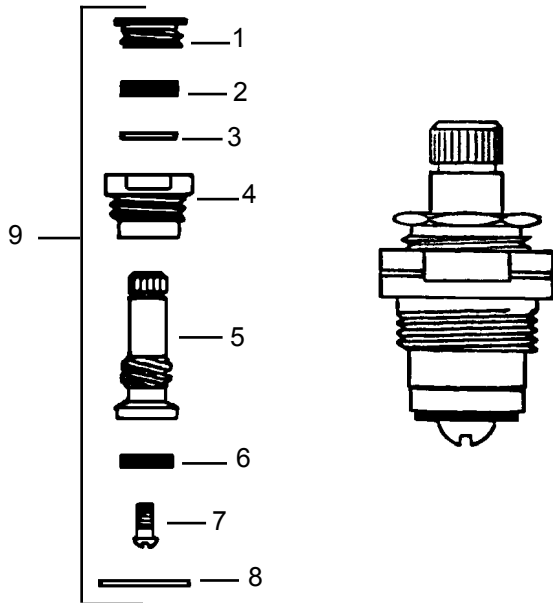

Item	Cat #	Description
1	46020	packing nut
2	11604	packing
3	11419	packing ring
4	46021	cold bonnet
	46022	hot bonnet
5	46023	cold stem
	46024	hot stem
6	11002	seat washer
7	11030	monel self locking screw
8	11383	gasket
9	46026	CE-2R stem assy. hot
	46025	CE-2L stem assy. cold
10	40405	cold stem
	40406	hot stem
11	40407	disc
12	40408	sleeve
13	40409	sleeve gasket
14	46534	cold cartridge
	46533	hot cartridge
15	46042	packing washer
16	46040	cold bonnet
	46041	hot bonnet
17	46038	cold stem
	46039	hot stem
18	46037	washer
19	26531	stem assembly, right
	26532	stem assembly, left