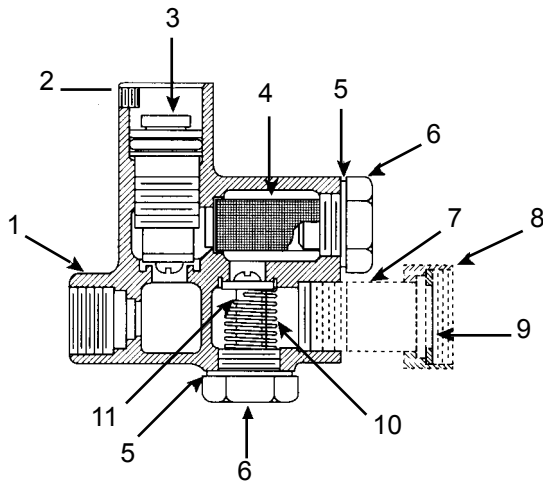

40089 complete valve
doesn't include 7, 8, 9