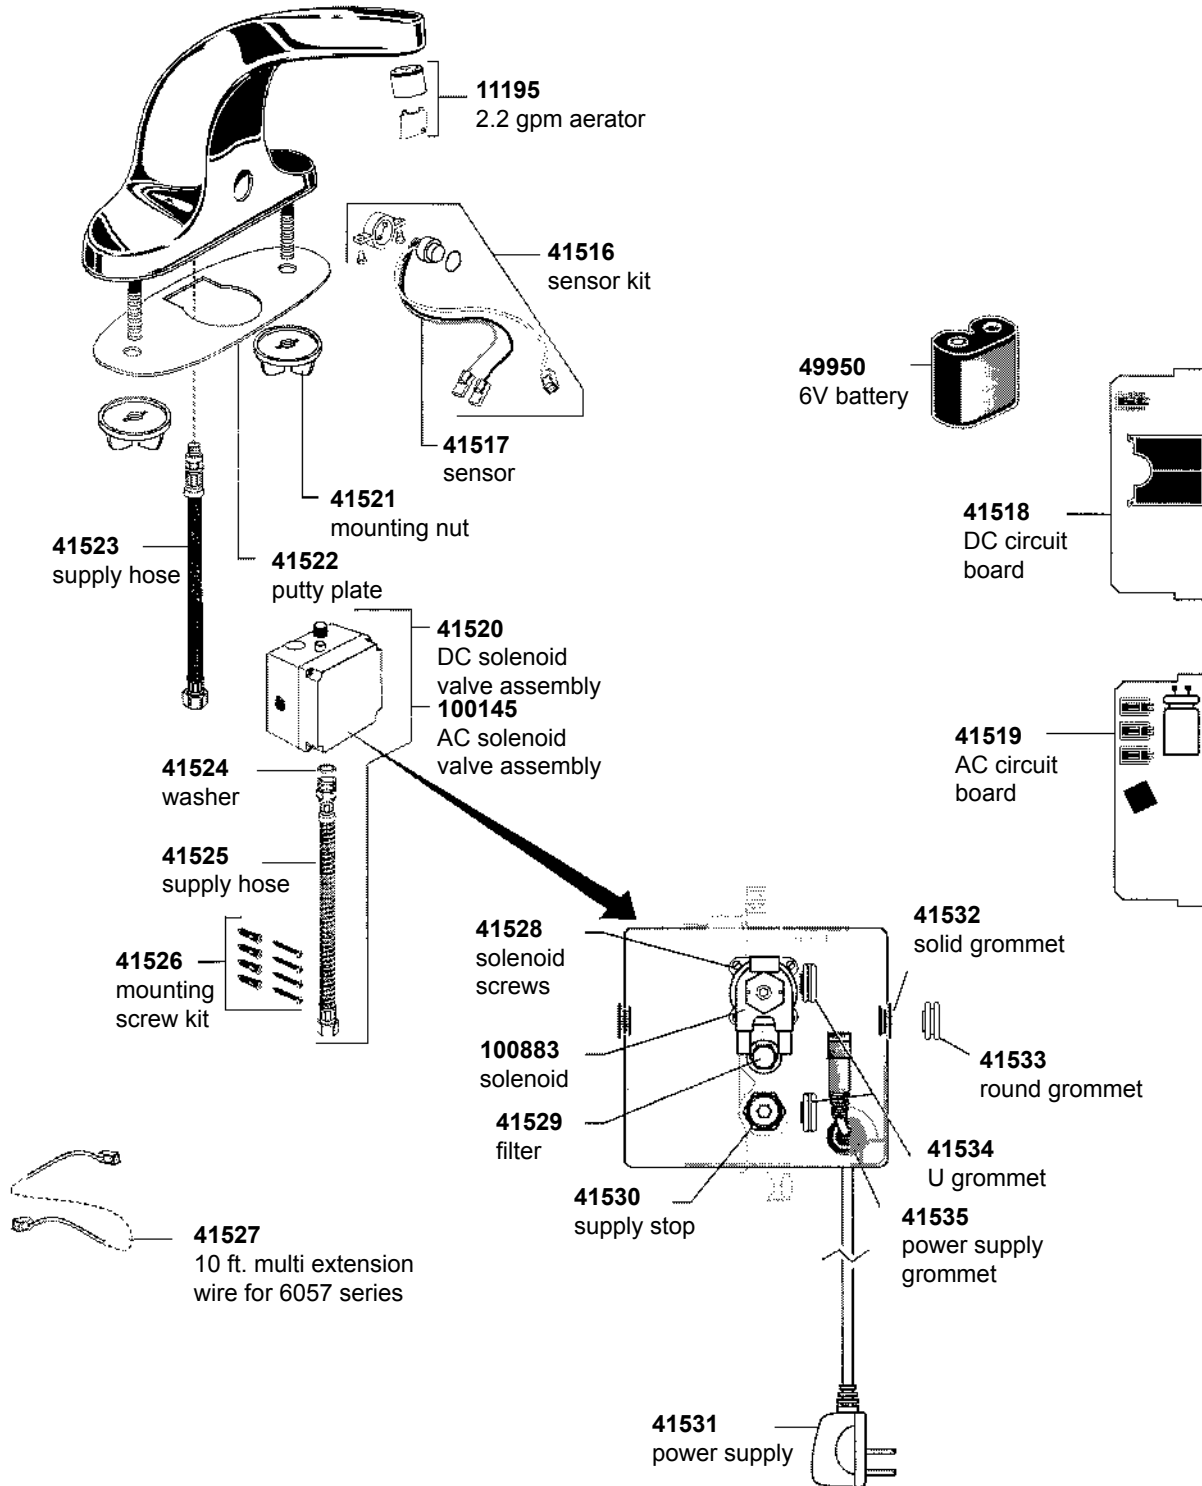

WIDE SPREAD

MINI SPREAD

Item	Cat #	Description
1	45025	cartridge
2	45026	cartridge seal kit
3	45041	escutcheon kit
4	45042	valve mounting kit
5	42015	supply nut
6	45027	pop-up rod (conventional)
	45028	pop-up rod (gooseneck)
7	45050	conv. spout w/o pop-up
	45051	conv. spout with pop-up
	45052	g/n spout w/o pop-up
	45053	g/n spout with pop-up
8	11184	aerator
9	45048	spout gasket
10	45049	spout gasket
11	45047	spout mounting kit
12	45045	tee mounting kit
13	45046	tube seal & coupling kit
14	45043	tube & tee kit 8" centers
	45044	tube & tee kit 12" centers
15	11185	aerator
16	40250	cast brass spout kit
17	40251	spout gasket
18	40252	escutcheon kit
19	40253	valve mounting kit