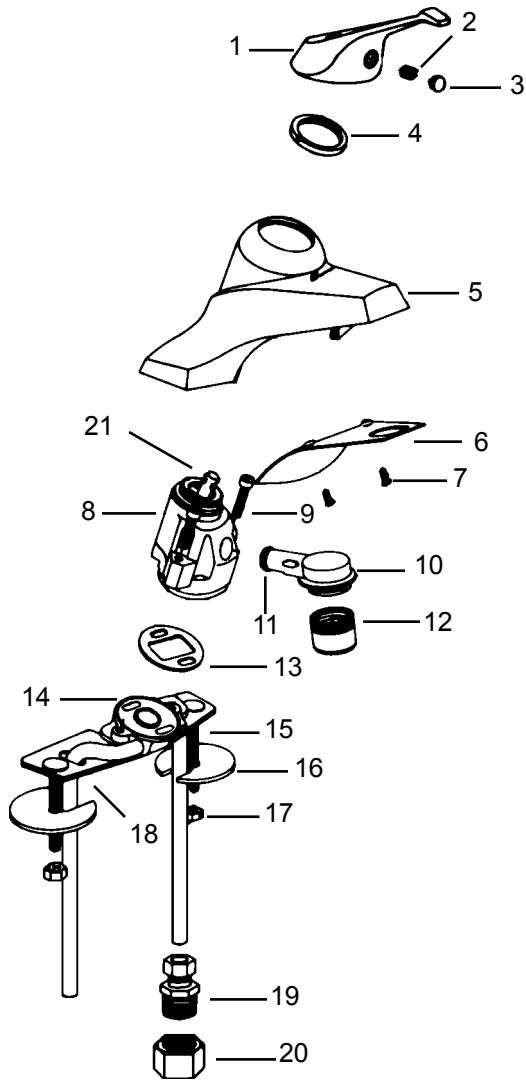

Item	Cat #	Description
1	48000	handle
2	48001	handle screw
3	48002	plug button
4	48003	lock ring
5	48004	housing
6	48005	housing plate
7	48006	housing plate screw (2 req'd)
8	48007	body unit
9	48008	body screw (2 req'd)
10	48009	spout
11	48010	spout o-ring
12	11185	aerator
13	48011	body gasket
14	48012	supply assembly
15	48013	mounting bolt (2 req'd)
16	48014	mounting washer (2 req'd)
17	48015	mounting nut (2 req'd)
18	48016	mounting gasket
19	48017	1/2" IPS adapter (2 req'd)
20	48018	adapter nut (2 req'd)
21	48019	cartridge