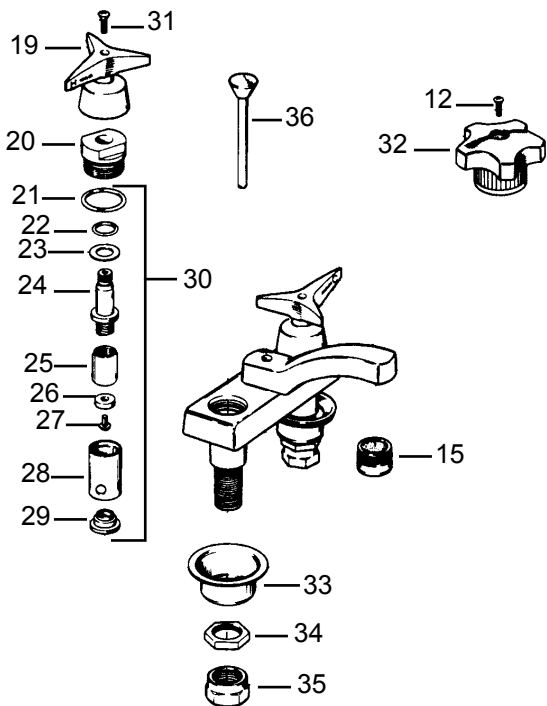

Item	Cat #	Description
1	40552	plug button chrome
2	40553	screw
3	40554	acrylic handle
	40555	chrome handle
4	*	bonnet (available with 11)
5	*	stem (available with 11)
6	11532	o-ring
7	11001	flat faucet washer
8	11030	screw
9	11313	bonnet washer
10	12110	seat
11	42159	valve replacement, hot
	42160	valve replacement, cold
12	14006	screw
13	40556	lever handle (pair)
14	40557	lift rod
15	11177	aerator
16	42013	rossette
17	42014	locknut
18	42015	coupling nut
19	42084	hot tri handle
	42085	cold tri handle
20	42083	bonnet
21	11515	o-ring
22	11533	o-ring
23	11445	brass washer
24	42009	hot stem
	42089	cold stem
25	42010	plastic plunger, hot
	42091	plastic plunger, cold
	42090	brass plunger, hot
	42092	brass plunger, cold
26	11001	flat faucet washer
27	11038	screw
28	42011	sleeve
	42012	sleeve and seat
29	12116	seat
30	42157	cold stem assembly, plastic
	42158	hot stem assembly, plastic
	42003	cold stem assembly, brass
	42004	hot stem assembly, brass
31	14060	screw
32	42148	hot handle
	42149	cold handle
33	41139	rossette
34	42014	locknut
35	42015	coupling nut
36	42152	lift rod