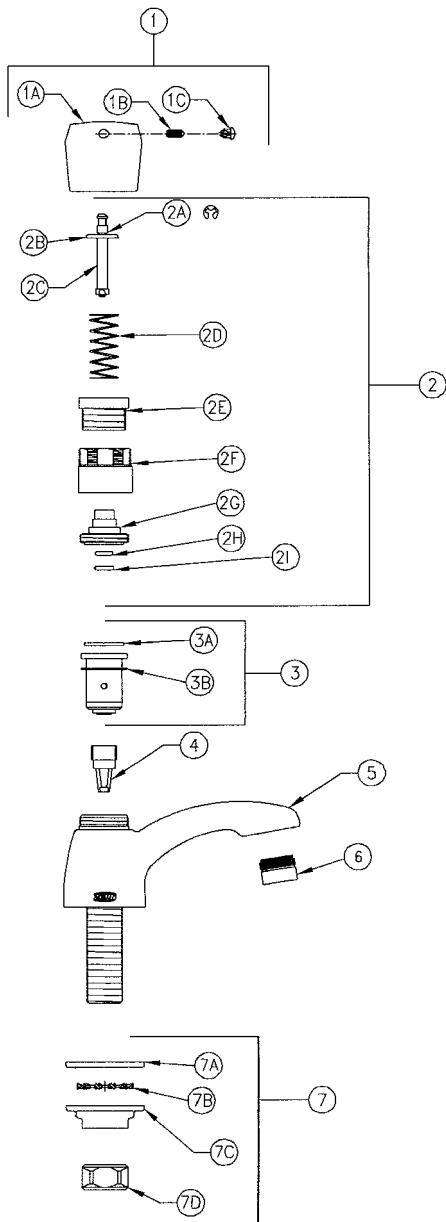

47321
plastic body

47322
flow control

47325
dust cover and
cap assembly

47326
filter

47327
plastic body

47328
flow control

Item	Cat #	Description
1	40345	spout assy with sensor
2	40346	electronics box with solenoid
3	40347	solenoid rebuild kit
4	40348	filter kit
5	40353	filter screen
6	40355	shank connction gasket
7	40839	mounting kit
8	40358	mixing valve with filter
9	40370	spout assy with sensor
10	40376	base plate gasket
11	40377	base plate gasket
12	40372	spout assy with sensor
13	40378	base plate gasket
14	40381	plug in power converter
15	40384	4" cast cover plate w/gasket
16	40385	8" cast cover plate w/gasket