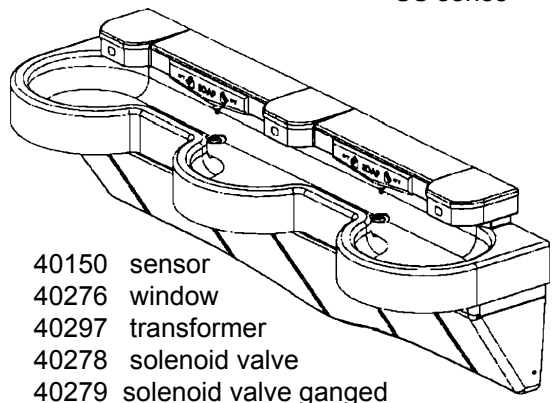

EXPRESS LAVATORY SYSTEM

SS series

- 40150 sensor
- 40276 window
- 40297 transformer
- 40278 solenoid valve
- 40279 solenoid valve ganged