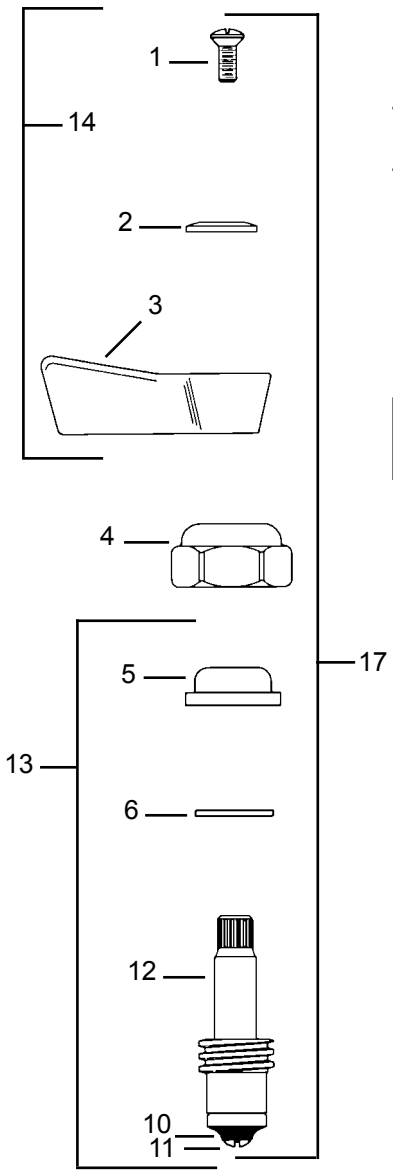

SWIVEL

Item	Cat #	Description
1	48667	screw
2	48655	red button
	48656	blue button
3	48668	lever handle
4	48671	bibb cap
5	48672	duck gasket
6	48674	washer
7	48675	check stem, left hand
	48676	check stem, right hand
8	48677	spring
9	48678	retainer assembly
10	48679	seat washer
11	48680	screw
12	48687	swivel stem, left hand
	48688	swivel stem, right hand
13	48689	swivel stem repair kit, right
	48690	swivel stem repair kit, left
14	48669	lever handle assembly, hot
	48670	lever handle assembly, cold
15	48682	check stem repair kit, right
	48683	check stem repair kit, left
16	48684	1/2" check stem assy, right
	48685	1/2" check stem assy, left
17	48691	1/2" swivel stem assy, right
	48692	1/2" swivel stem assy, left

48686 check stem repair kit includes items (5, 6, 8, 10, 11)

48681
stainless steel seat