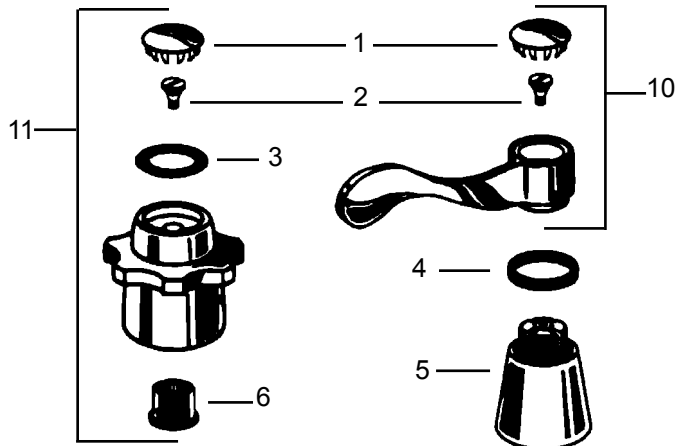

Item	Cat #	Description
1	24525	index button
2	24524	handle screw
3	24539	index washer
4	24538	index ring
5	24533	skirt - above deck
	24532	skirt - below deck
6	24537	handle adapter
7	24535	skirt - above deck
	24534	skirt - below deck
8	24526	index button
9	24536	handle adapter
10	24527	wrist blade kit
11	24530	crown handle kit
12	24528	cross handle kit
13	24529	lever handle kit
14	NLA	acrylic handle kit