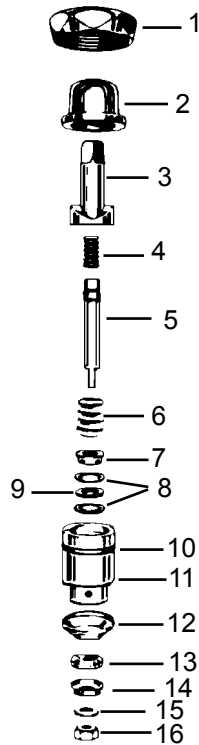

KLO-SELF

43829 CH-6 repair kit includes
4, 6, 8, 9, 10, 13, 15, 16