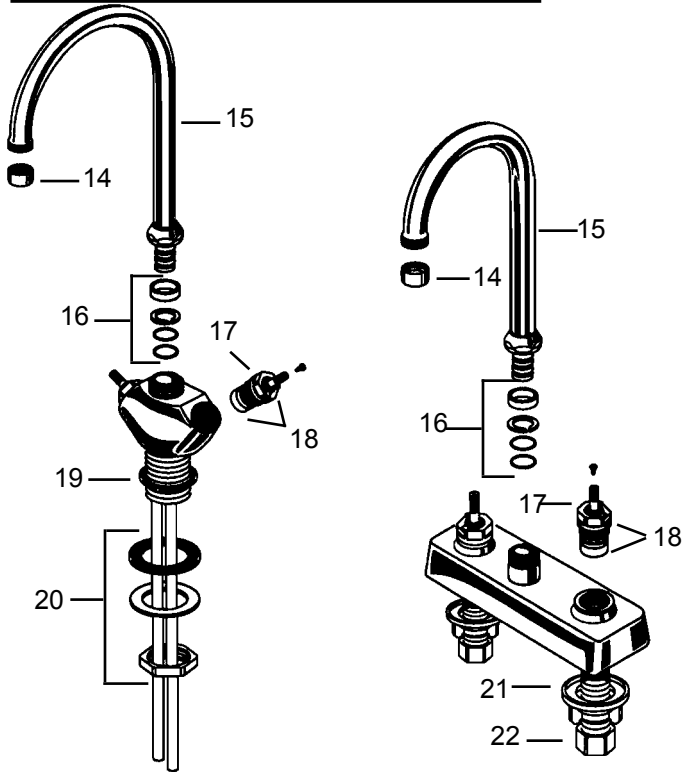

Item	Cat #	Description
1	24525	index button
2	24524	handle screw
3	24539	index washer
4	24538	index ring
5	24533	skirt - above deck
	24532	skirt - below deck
6	24537	handle adapter
7	24535	skirt - above deck
	24534	skirt - below deck
8	24526	index button
9	24536	handle adapter
10	24527	wrist blade kit
11	24530	crown handle kit
12	24528	cross handle kit
13	24529	lever handle kit
14	NLA	acrylic handle kit

Complete Handles
sold by the pair

Brass Crown
24518

for widespread
lav, below deck

Metal Lever
24517

Acrylic
NLA

Metal 4 Arm
24516

Brass Wrist Blade
24515

for centerset
lav, above deck

24518

24522

NLA

24521

24520

Item	Cat #	Description
1	43068	AS-1R stem assembly
	43069	AS-1L stem assembly
2	11075	diaphragm
	10075	diaphragm OEM (2/pack)
3	12007	AS-2 faucet seat
	13007	AS-2M monel seat
4	45056	pop-up rod
5	45055	plug button
6	11184	aerator
7	11169	rose spray aerator
8	45059	mounting kit
9	42015	supply nut
10	45025	ceramic cartridge
11	45026	cartridge seal kit
12	45031	mounting kit (2 sets/pack)
13	45027	pop-up rod
14	11185	aerator
15	40297	swing spout
16	40298	swing spout seal kit
17	45025	cartridge
18	45026	cartridge seal kit
19	40299	rubber ring
20	40300	mounting kit
21	43028	mounting nut
22	42015	supply nut