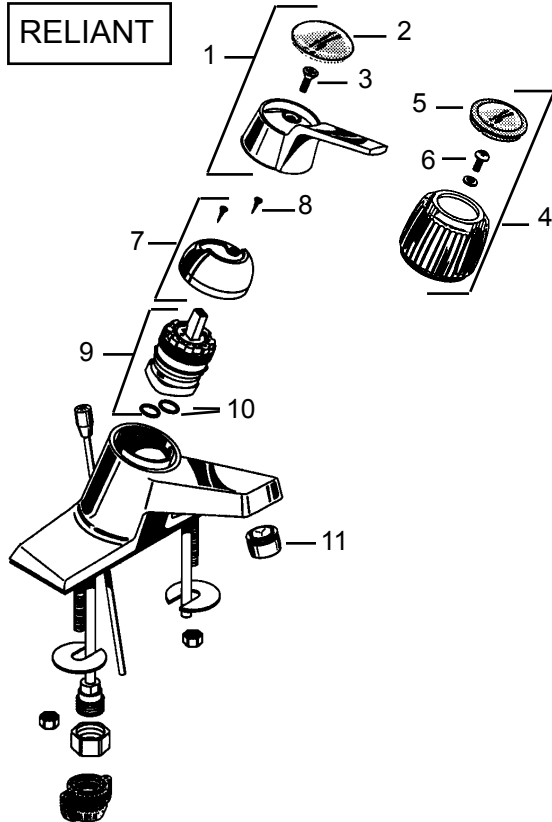

CENTERSET FAUCETS

NEW HERITAGE

HERITAGE

RELIANT

RELIANT PLUS

Item	Cat #	Description
1	40235	lever handle kit
2	40206	dome index
3	40207	handle screw
4	40205	knob handle kit
5	40201	knob index
6	40202	handle screw kit
7	40236	cap kit
8	40237	screw kit
9	40215	cartridge
10	40214	seal kit (seals & o-rings)
11	11184	aerator
12	40223	loop handle kit
13	40224	loop handle screw kit
14	40221	lever handle kit
15	40222	lever handle index kit
16	40225	cap
17	40226	hot limit stop
18	40227	cartridge screws
19	40211	cap retainer (includes 18)
20	40208	cartridge
21	40209	cartridge seal kit
22	40212	disc with seals
23	40210	o-ring kit
24	40229	pop up rod
25	40230	putty plate
26	40216	mounting kit
27	11184	aerator
28	40238	underbody and screw
29	42015	supply nut