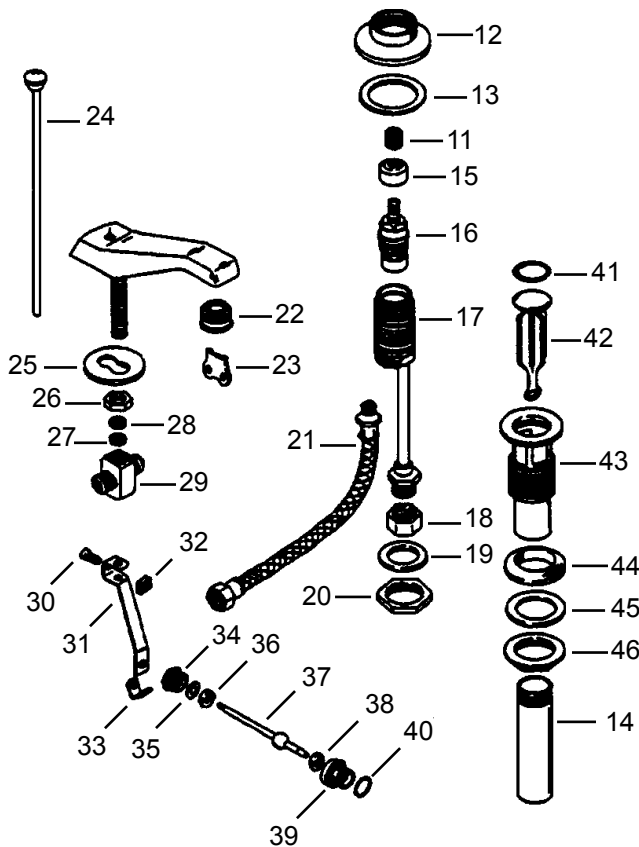

40560 end valve assembly, hot (16-18)
40561 end valve assembly, cold (16-18)
40562 plug assembly (41-42)

Item	Cat #	Description
1	41930	standard cap
2	11030	screw (used with 7)
3	41936	screw (used with 7)
4	41931	blue button cap
	41932	red button cap
5	11034	screw (used with 8, 9, 10)
6	41934	screw (used with 8, 9, 10)
7	42097	hot standard handle
	42098	cold standard handle
8	42636	hot wristblade handle
	42637	cold wristblade handle
9	41925	hot lever handle & bonnet
	41926	cold lever handle & bonnet
10	41927	hot 4 prong handle & bonnet
	41928	cold 4 prong handle & bonnet
11	41929	spline adapter
	40532	spline adapter for wristblade
12	40530	escutcheon
13	40531	gasket
14	40536	tailpiece 4-1/4"
15	40533	stabilizer kit
16	42700	ceramic valve (hot)
	42701	ceramic valve (cold)
17	*	available in service kit
18	42015	nut
19	42150	washer
20	42095	nut
21	40534	hose
22	11194	vandle proof aerator
23	10195	wrench (included with 22)
24	40551	rod
25	40550	washer
26	40549	nut
27	40547	washer
28	40548	gasket
29	n/a	supply tee
30	40546	screw
31	40544	link
32	40545	nut
33	40543	clip, spring
34	40542	nut
35	40539	washer
36	40541	washer
37	40540	ball trip lever
38	40539	washer
39	40538	trip lever housing
40	40537	gasket
41	40535	o-ring
42	*	available in service kit
43	n/a	strainer body pop-up drain
44	11599	gasket
45	11371	washer
46	42122	nut