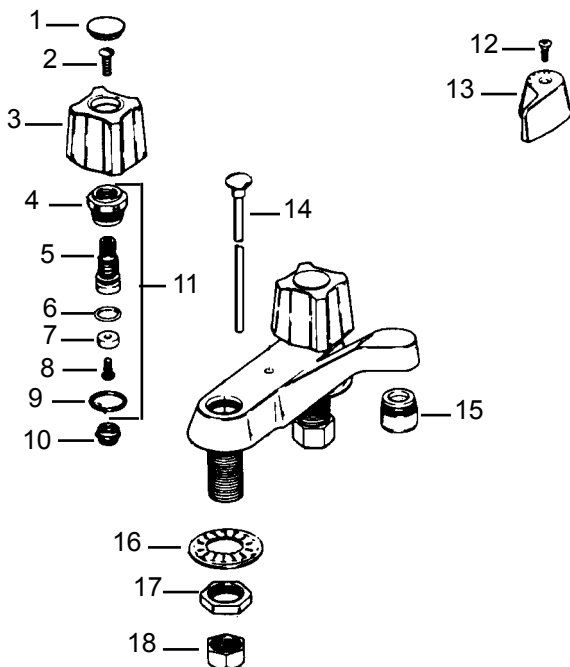

Item	Cat #	Description
1	40552	plug button chrome
2	40553	screw
3	40554	acrylic handle
	40555	chrome handle
4	*	bonnet (available with 11)
5	*	stem (available with 11)
6	11532	o-ring
7	11001	flat faucet washer
8	11030	screw
9	11313	bonnet washer
10	12110	seat
11	42159	valve replacement, hot
	42160	valve replacement, cold
12	14006	screw
13	40556	lever handle (pair)
14	40557	lift rod
15	11177	aerator
16	42013	rossette
17	42014	locknut
18	42015	coupling nut
19	42084	hot tri handle
	42085	cold tri handle
20	42083	bonnet
21	11515	o-ring
22	11533	o-ring
23	11445	brass washer
24	42009	hot stem
	42089	cold stem
25	42010	plastic plunger, hot
	42091	plastic plunger, cold
	42090	brass plunger, hot
	42092	brass plunger, cold
26	11001	flat faucet washer
27	11038	screw
28	42011	sleeve
	42012	sleeve and seat
29	12116	seat
30	42157	cold stem assembly, plastic
	42158	hot stem assembly, plastic
	42003	cold stem assembly, brass
	42004	hot stem assembly, brass
31	14060	screw
32	42148	hot handle
	42149	cold handle
33	41139	rossette
34	42014	locknut
35	42015	coupling nut
36	42152	lift rod