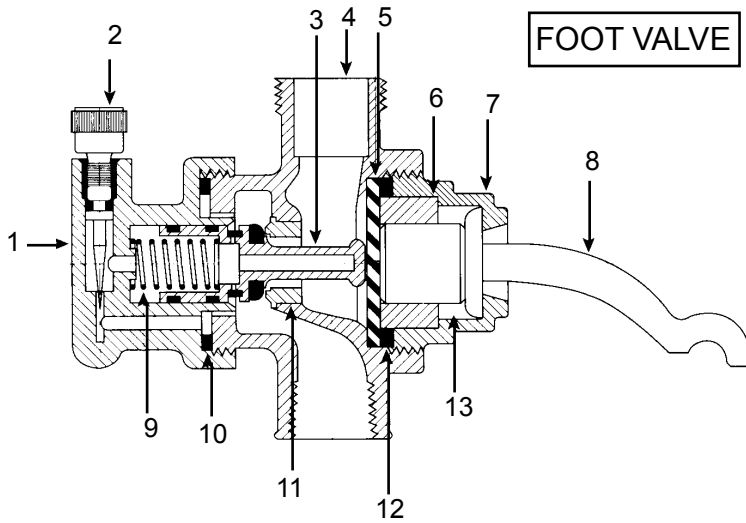

FOOT VALVE

Item	Cat #	Description
1	40017	body-needle valve
2	40018	needle assembly
3	40021	valve plunger assembly
4	40035	valve body
5	40023	diaphragm
6	40036	guide
7	40024	bottom nut
8	40026	operating lever
9	40019	spring
10	40020	gasket
11	40022	renewable valve seat
12	11360	fibre washer
13	40037	operating plunger
14	40025	key-valve seat
15	11512	o-ring
16	40301	foot valve cover
17	40302	spring
18	40303	plunger assembly
19	40304	o-ring
20	40305	foot valve body
21	40306	key valve seat

- 40027 foot valve repair kit
- 40028 foot pedal repair kit (5, 9, 10, 12, 15)

FOOT VALVE (JAN. 2003 TO PRESENT)

40119 foot valve complete

FOOT VALVE REPAIR KIT (NEW)

40030 repair kit