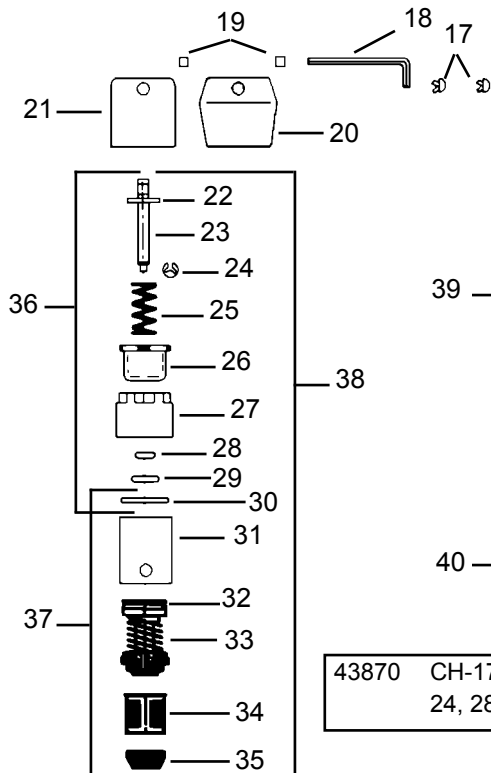

METERING VALVE

43870 CH-17 repair kit includes
24, 28, 29, 30, 32, 34, 35

Item	Cat #	Description
1	43838	bonnet nut
2	43836	CH-3 bonnet (825-X)
	43837	CH-6 bonnet (826-X)
3	43830	CH-3 cam stem (825-X)
	43831	CH-6 cam stem (826-X)
4	43833	upper spring
5	43840	plunger
6	43839	lower spring
7	43841	packing gland
8	11506	o-ring
9	44033	leather packing
10	11538	o-ring
11	43819	CH-3 sleeve
12	44009	monel renewal seat
13	44010	semi-hard seat washer
14	44011	monel washer retainer
15	44012	monel stem nut washer
16	44013	monel self-lock nut
17	43860	pair of blue & red buttons
18	43878	3/32 hex socket wrench
19	43859	hex socket screw
20	43857	tapered handle cold
	43858	tapered handle hot
	43856	tapered handle push
21	43854	straight handle cold
	43855	straight handle hot
	43853	straight handle push
22	43862	retainer
23	43863	stem
24	43864	retainer ring "e"
25	43865	return spring
26	43866	adjustment nut
27	43867	cap assembly
28	43868	o-ring
29	43869	retainer ring
30	43879	cap sealing washer
31	43872	stainless steel sleeve
32	43878	o-ring
33	43879	poppet seat
34	43873	large filter
35	43874	filter
36	43851	actuator repair kit
37	43850	lower unit complete cartridge assembly
38	43852	cartridge & actuator assy.
39	43875	tapered assembly push
	43876	tapered assembly hot
	43877	tapered assembly cold
40	NLA	straight assembly push
	NLA	straight assembly hot
	NLA	straight assembly cold