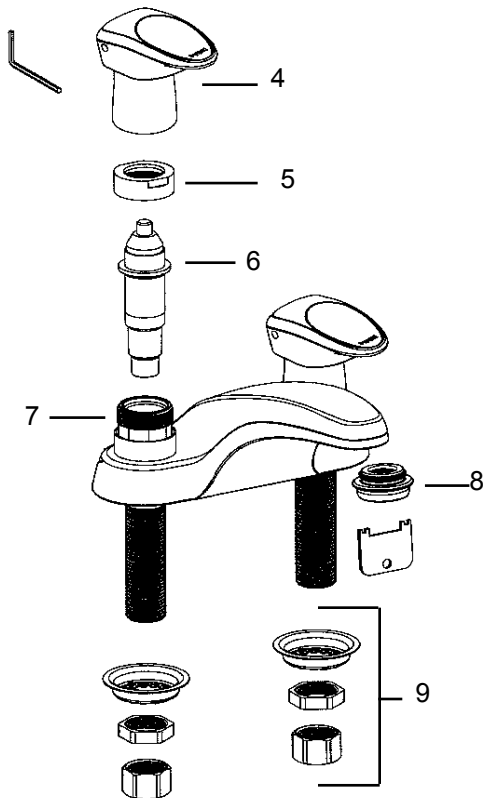

Item	Cat #	Description
1	46500	handle kit
2	46597	cartridge assembly
3	11184	male aerator
4	46501	handle kit
5	46502	cartridge nut
6	100444	cartridge
7	46503	handle escutcheon
8	46504	aerator
9	46505	hardware kit