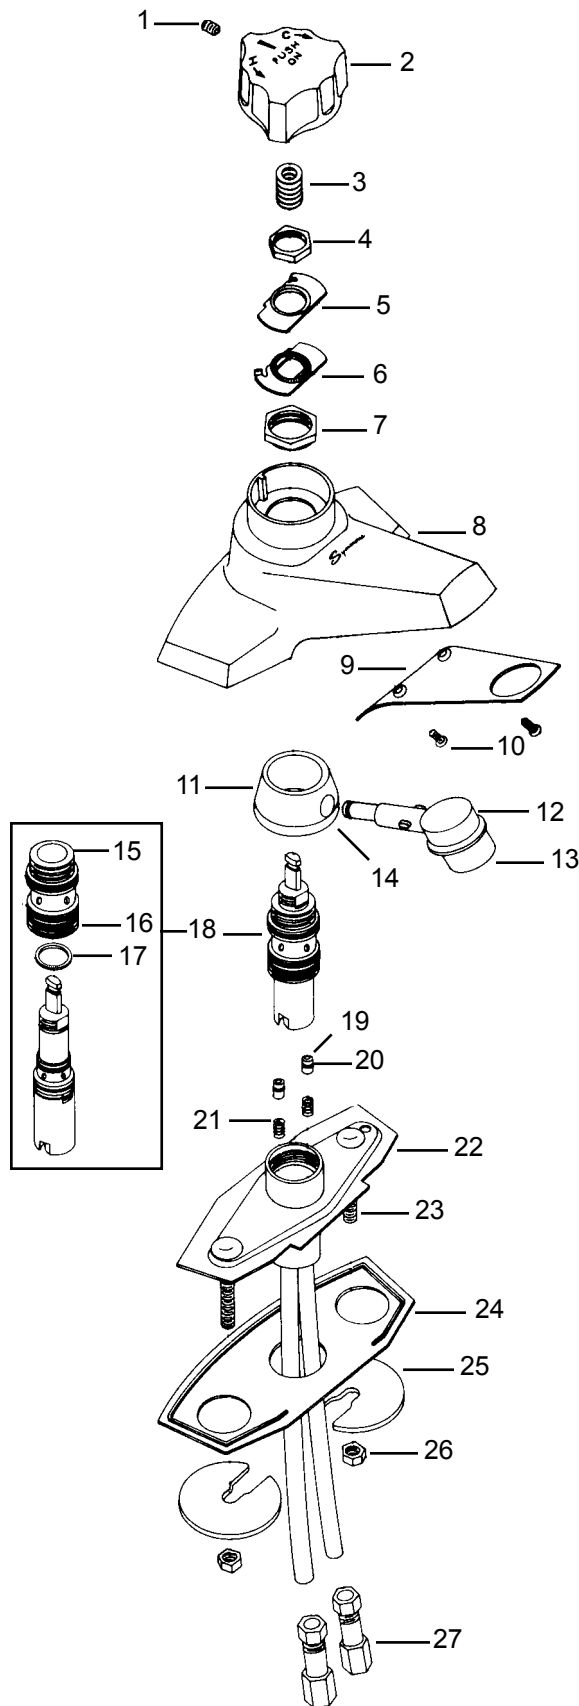

Item	Cat #	Description
1	48203	handle set screw
2	48201	handle
	48202	handle, smoke
3	48204	cycle time washer
4	48205	limit stop retainer nut
5	48206	limit stop washer (adj.)
6	48207	limit stop washer (fix.)
7	48208	shell locking nut
8	48209	shell
9	48210	undercover plate
10	48212	screw (2 req'd)
11	48213	spout retainer
12	48214	spout assembly
13	48215	rose spray
14	48216	spout o-ring
15	48217	upper housing
16	48219	upper housing o-ring (3 req'd)
17	48220	thrust washer
18	48218	control cartridge
	48221	quick close control cartridge
19	48222	inlet seat (2 req'd)
20	48223	inlet seat o-ring (2 req'd)
21	48224	inlet seat spring (2 req'd)
22	48225	base plate assembly
23	48226	mounting bolts
24	48227	base plate gasket
25	48228	mounting washer (2 req'd)
26	48229	mounting nut (2 req'd)
27	35190	in-line check (2 req'd)

48230 SY-LL cartridge repair kit