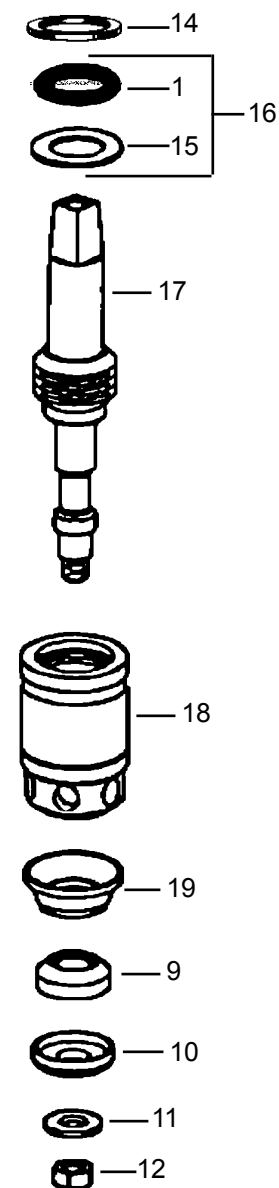

OLD STYLE

Item	Cat #	Description
1	43985	o-ring
2	43988	brass washer & o-ring
3	43989	CH-1RN stem (short)
	43990	CH-1LN stem (short)
	43981	CH-2RN stem (long)
	43982	CH-2LN stem (long)
4	43991	stem o-ring
5	43992	CH-1RN sleeve
	43993	CH-1LN sleeve
6	43994	sleeve o-ring
7	43995	seat
8	43996	seat o-ring
9	44010	seat washer
10	44011	retainer
11	44012	washer
12	44013	nut
13	43983	CH-1RN stem assembly
	43984	CH-1LN stem assembly
	43997	CH-2RN stem assembly
	43998	CH-2LN stem assembly
14	44008	cork & rubber gasket
15	44174	brass washer 13/16" OD
16	44007	packing set
17	44022	CH-1R stem (short)
	44023	CH-1L stem (short)
	44024	CH-2R stem (long)
	44025	CH-2L stem (long)
18	44020	CH-1R sleeve
	44021	CH-1L sleeve
19	44009	monel renewal sleeve

43999	new style repair kit includes items 2, 4, 6, 7, 8, 9, 10, 11, 12
44014	old style repair kit includes items 9, 10, 11, 12, 14, 16, 19
43980	new & old style kit includes items 2, 4, 6, 7, 8, 9, 10, 11, 12, 15