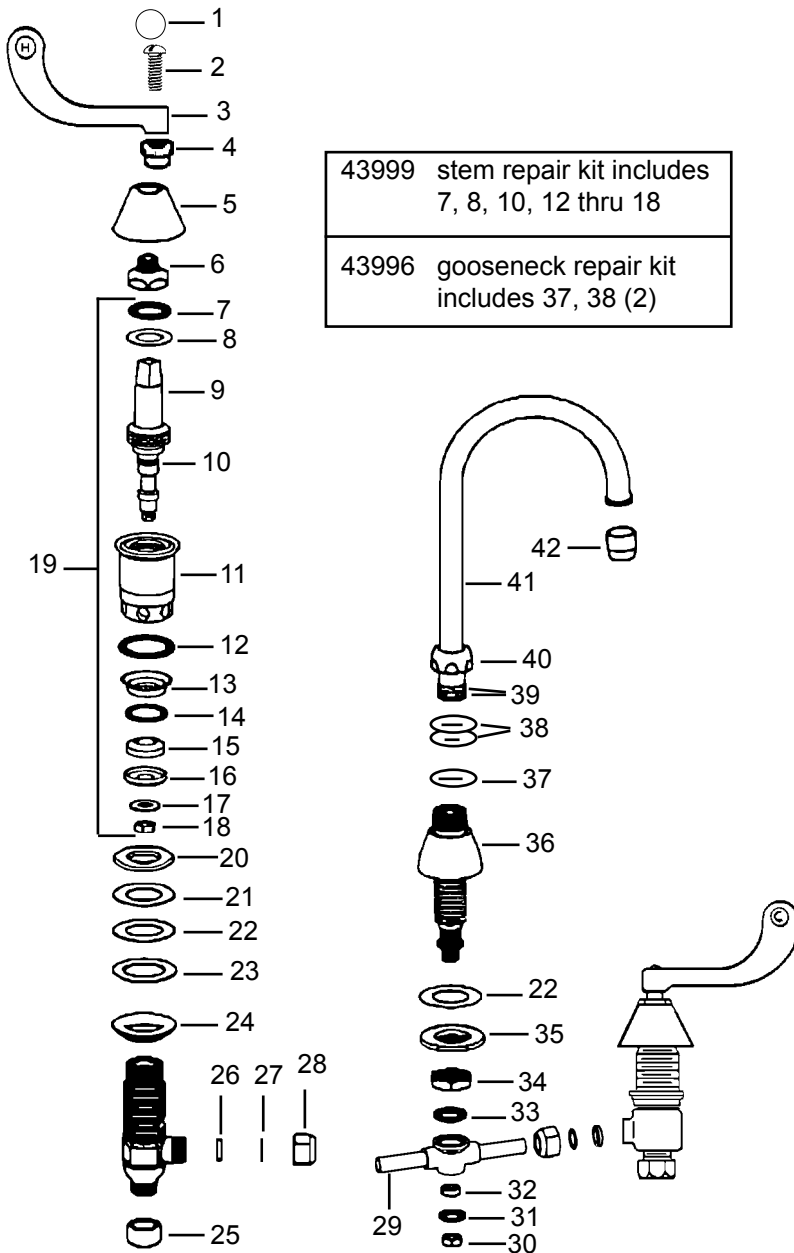

43999 stem repair kit includes
7, 8, 10, 12 thru 18

43996 gooseneck repair kit
includes 37, 38 (2)

Item	Cat #	Description
1	44075	hot index button
	44076	cold index button
2	14014	handle screw 3/4" x 10-32
3	44052	4" hot blade handle
	44053	4" cold blade handle
4	44080	escutcheon nut
5	44079	escutcheon
6	44081	concealed cap
7	43985	o-ring
8	43987	brass washer
9	43981	CH-2RN stem
	43982	CH-2LN stem
10	43991	stem o-ring
11	43992	CH-1RN sleeve
	43993	CH-1LN sleeve
12	43994	sleeve o-ring
13	43995	seat
14	43996	seat o-ring
15	44010	seat washer
16	44011	retainer
17	44012	washer
18	44013	nut
19	43997	CH-2RN stem assembly
	43998	CH-2LN stem assembly
20	44082	locknut
21	44098	brass washer
22	44094	rubber washer
23	43950	steel washer
24	43951	locknut
25	44160	coupling nut
26	44096	rubber washer
27	43953	brass washer
28	43954	supply nut
29	43962	tee
30	43957	retainer nut
31	43958	retainer
32	44092	rubber washer
33	44083	rubber washer
34	43960	locknut
35	44091	steel washer
36	43961	spout base
37	44163	rigid washer
38	43977	swivel washer (2 req'd)
39	11515	o-ring (2 req'd)
40	43979	spout nut
41	39144	gooseneck spout 5-3/8"
42	11189	chicago aerator
	44050	soft-flo aerator