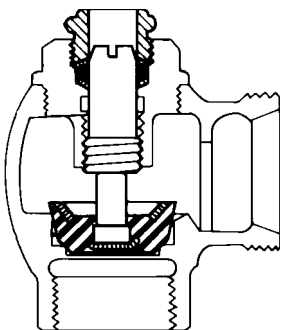

Screwdriver

3

3/4" angle stop

- **55150** repair kit
- **55158** packing
- **55184** seat plug

- **55152** repair kit
- **55158** packing
- **55185** seat plug

- **55154** repair kit
- **55158** packing
- **55198** screw assy.
- **55199** bonnet assy 1"
- **55194** screw
- **55196** stop washer
- **55197** nut

- **55217** repair kit
- **55158** packing
- **11019** bev. washer