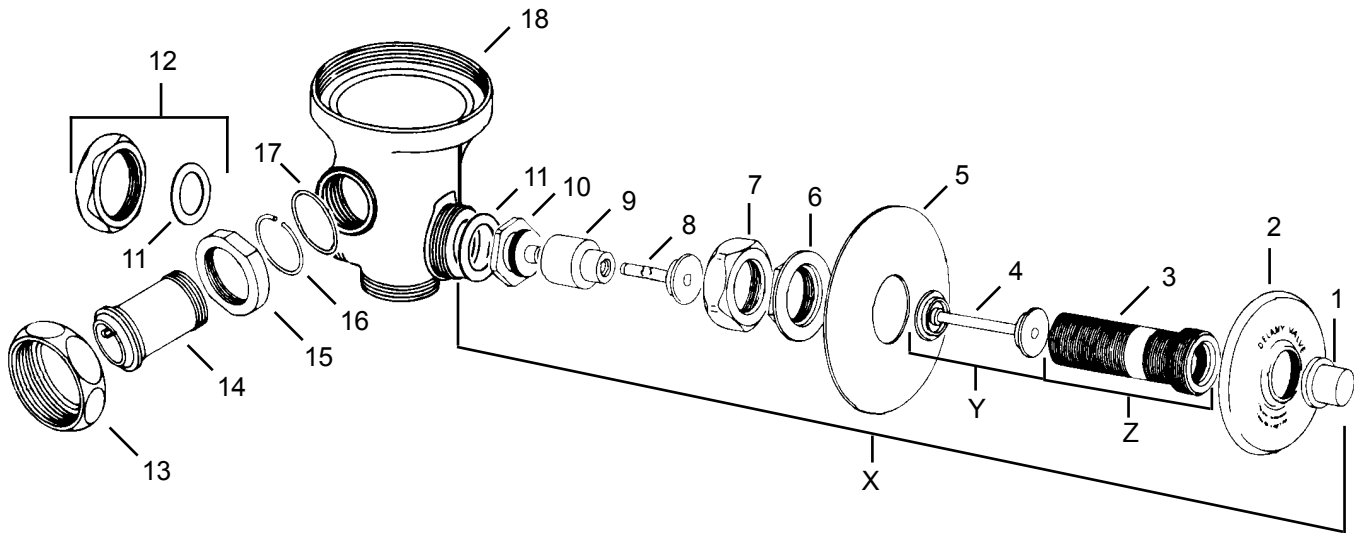

Item	Cat #	Description
1	54107	push button 1/2"
2	54108	wall flange for push button
	54109	wall flange for disc
3	54110	wall sleeve for push button
	54111	wall sleeve for disc
4	54112	wall sleeve spacer
5	54113	bearing plate
6	54114	locknut
7	54105	coupling nut
8	55411	operating stem 3-1/32"
	55412	operating stem HNO 2-29/32"
9	55283	flexer
10	54102	wall sleeve bushing
11	54101	coupling washer
12	54103	cap assembly
13	55310	union nut
14	55306	tailpeice, 2" (includes 15-17)
15	55305	clamping nut
16	55304	clamping ring
17	55311	o-ring
18	54100	concealed valve only
19	55289	oscillating disc
20	55388	disc holder screw
21	55387	disc holder
22	55386	oscillating disc assembly