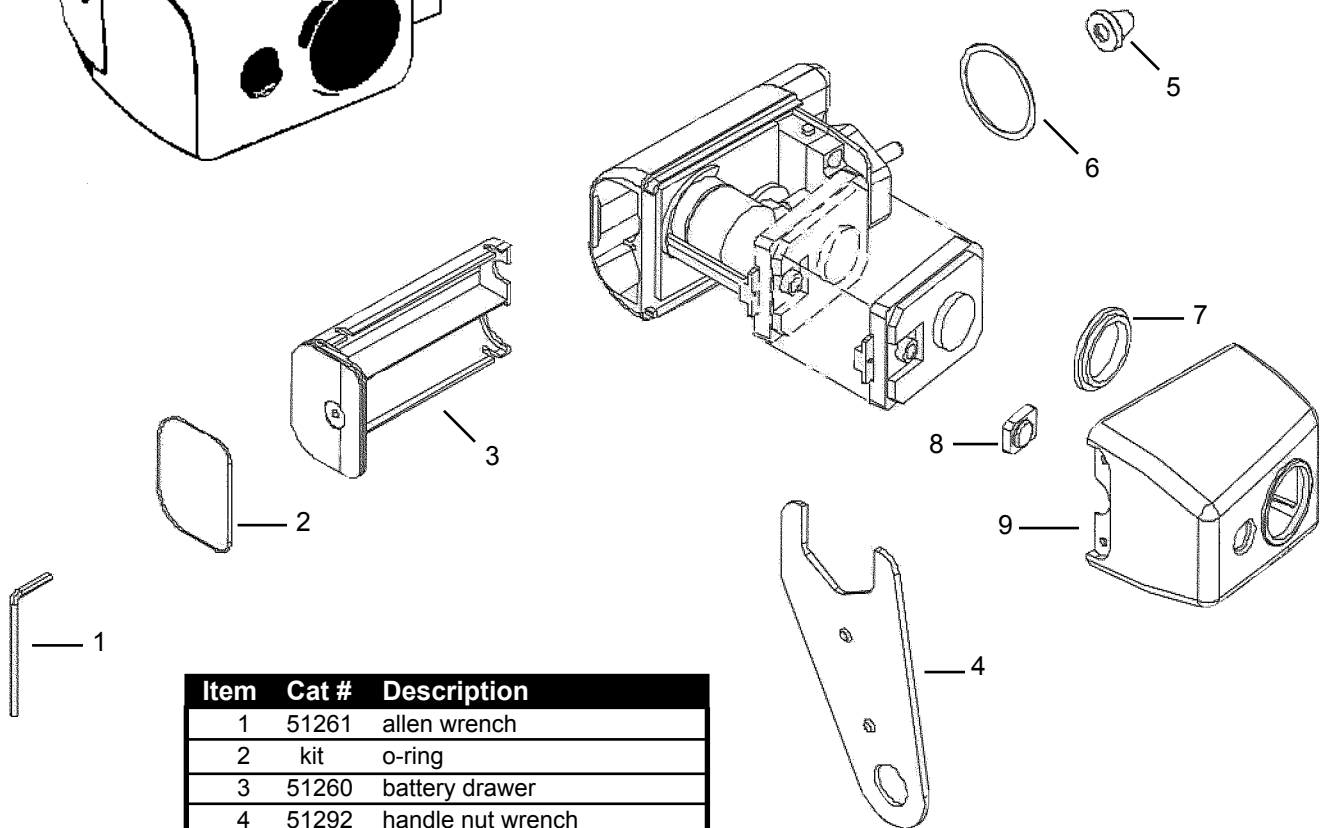

Delany retrofit

51784 Closet/urinal retrofit with
override button