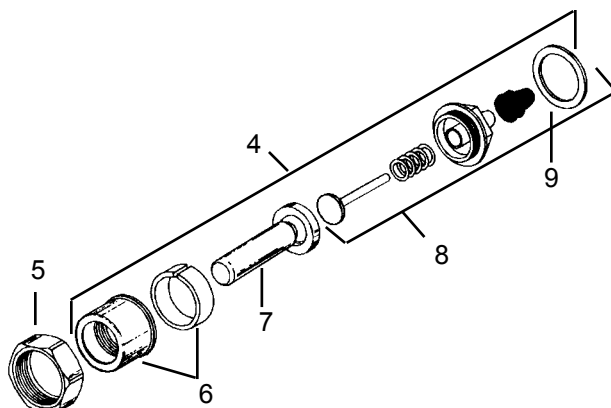

Item	Cat #	Description
1	55006	outside cover
2	55007	inside cover
3		dual filter diaphragm assy. (see chart below)
4	54815	handle assembly complete
5	55017	handle coupling nut
6	55018	handle socket
7	54817	handle only
8	54818	triple seal handle repair kit
9	55024	handle washer
10	55125	spud coupling assy. 3/4"
	55131	spud coupling assy. 1-1/2"
11	54819	vacuum breaker kit
12	55100	v/b assembly 1-1/2" x 3-1/16"
	55101	v/b assembly 3/4" x 9"
	55105	v/b assembly 1-1/2" x 9"
	55107	v/b assembly 1-1/2" x 21-1/2"
	55108	v/b assembly 1-1/2" x 24-1/2"
13	55032	stop coupling nut
14	55034	stop nipple assembly 2-1/16"
15	11547	stop nipple o-ring
16	55043	stop rebuild kit 1"
	55044	stop rebuild kit 3/4"
17	54822	stop complete 1"
	54823	stop complete 3/4"
18	54824	stop bonnet 1"
	54825	stop bonnet 3/4"
19	54826	stop cap, vandal resistant 1"
	54827	stop cap, vandal resistant 3/4"
20	54830	stop cap with bumper
21	54831	stop cap with ext. bumper
22	55035	snap ring
23	55057	vacuum breaker nut

Dual filter diaphragm assy. (3)

54250	1.6 gpf closet
54249	3.5 gpf closet
54252	0.5 gpf urinal
54251	1.0 gpf urinal
54253	1.5 gpf urinal

Overhaul kit chart

Includes items (3, 8, 11, 15)	
54810	1.6 gpf closet
54811	3.5 gpf closet
54812	0.5 gpf urinal
54813	1.0 gpf urinal
54814	1.5 gpf urinal