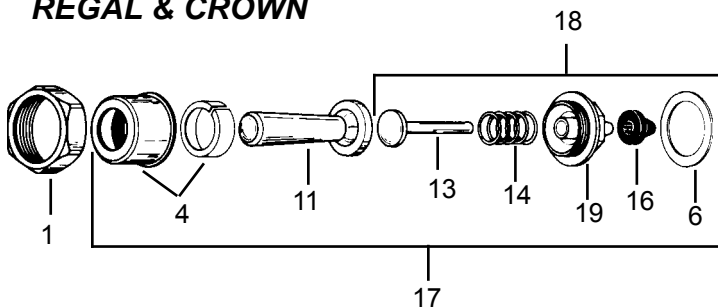

**HANDLE FOR EXPOSED ROYAL,
REGAL & CROWN**

Item	Cat #	Description
1	55017	coupling nut
2	54815	handle assembly complete
3	54818	triple seal handle repair kit
4	55018	handle socket, cp
5	54817	handle only, cp
6	55024	handle washer
7	55097	handle rebuild kit
8	55244	2-3/4" O.D. handle wall flange
	55245	3-1/2" O.D. handle wall flange
9	54790	wall socket
10	54788	locknut
11	55019	metal handle
12	54801	filler rod for 1" wall
	54802	filler rod for 2" wall
	54803	filler rod for 3" wall
	54804	filler rod for 4" wall
	54805	filler rod for 5" wall
	54806	filler rod for 6" wall
	54807	filler rod for 7" wall
	54808	filler rod for 8" wall
13	55020	handle plunger
14	55021	handle spring
15	55045	brass bushing
16	55023	hycar seal
17	55025	handle assembly complete
18	55026	handle rebuild kit
19	55022	deirin bushing