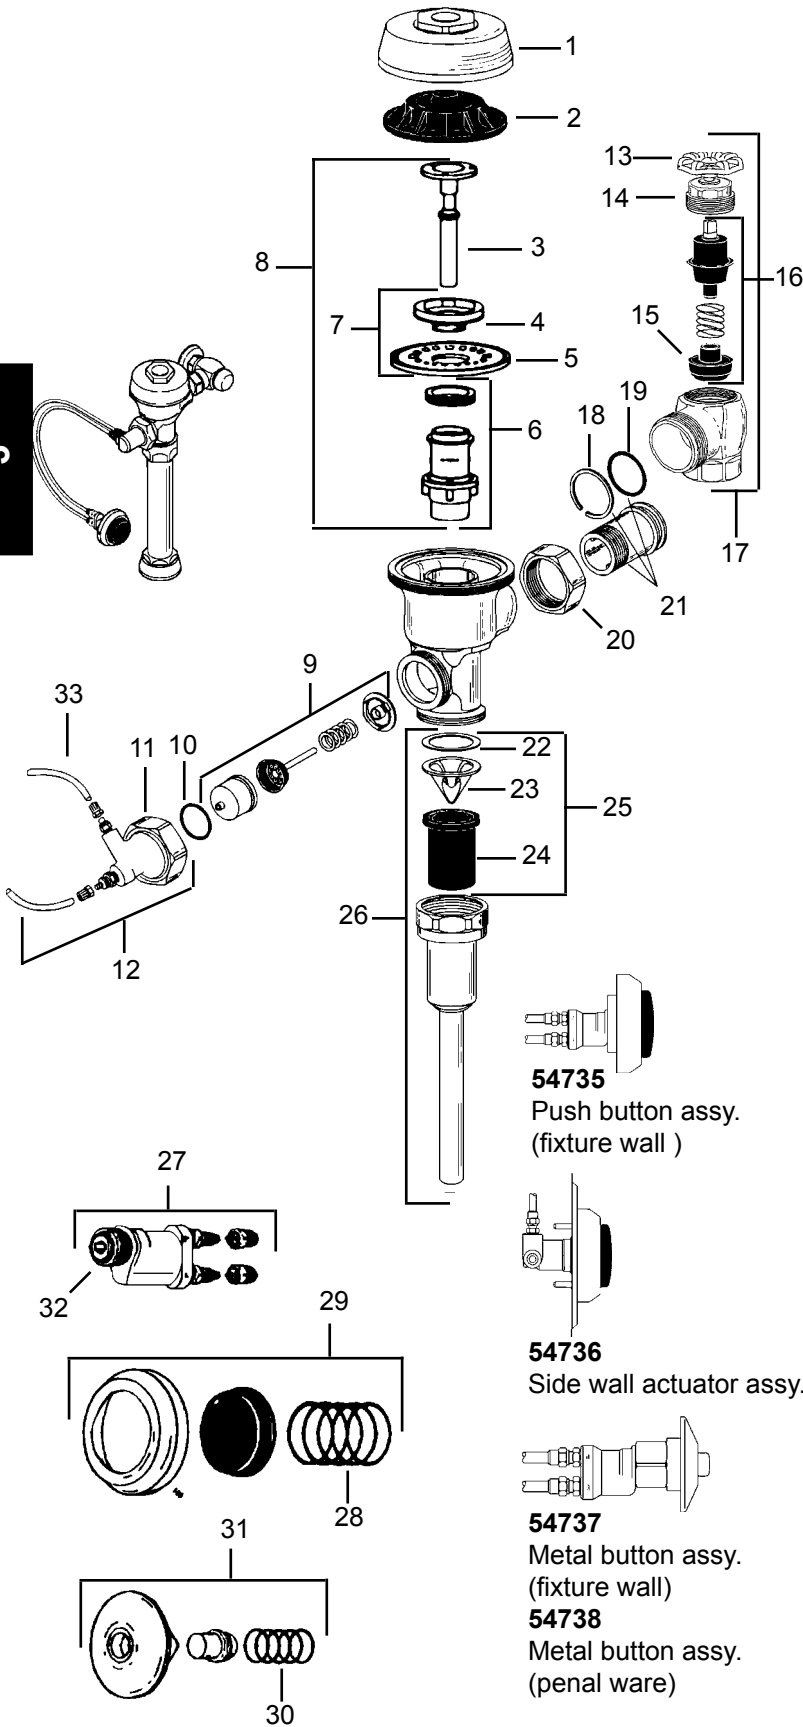

The SMO is a direct replacement for the flush handle.

51799 'C' battery (4 required)
*included with SMO/SMOOTH retrofit

Sloan / Zurn retrofit

51795S closet/urinal retrofit with mechanical manual override

The SMOOTH slides over existing flush handle.

Item	Cat #	Description
1	54724	outside cover, rb
2	55007	inside cover
3	55008	closet relief valve (white)
	55009	urinal relief valve (black)
	55053	closet relief valve, brass
	55054	urinal relief valve, brass
	54120	low gpf relief valve (green)
4	55010	disc complete
5	55011	closet diaphragm
	55012	urinal diaphragm
6	55014	guide assembly
	54121	low 1.6 gpf closet guide assy
	54122	low 1.0 gpf urinal guide assy
7	55055	diaphragm/disc assy. closet
	55056	diaphragm/disc assy. urinal
8	55015	closet rebuild kit 3.5 gpf
	55016	urinal rebuild kit 3.0 gpf
	54879	low 1.6 gpf closet rebuild kit
	54880	low 1.0 gpf urinal rebuild kit
9	54727	actuator cartridge assy.
10	54728	o-ring
11	54729	coupling nut, rb
12	54730	actuator housing assy.
13	54731	wheel handle
14	54720	1" rough brass bonnet
	54721	3/4" rough brass bonnet
15	55041	stop seat plug, 1"
	55042	stop seat plug, 3/4"
16	55237	wheel handle repair kit, 1"
	55238	wheel handle repair kit, 3/4"
17	54732	wheel handle stop, rb, 1"
	54733	wheel handle stop, rb, 3/4"
18	55035	stop nipple snap ring
19	11547	stop nipple o-ring
20	55032	stop coupling nut
21	55034	stop nipple assembly, 2-1/16"
22	55028	vacuum breaker washer
23	55029	vacuum breaker baffle
24	55030	vacuum breaker sleeve
25	55031	vacuum breaker kit
26	55101	v/b assembly 3/4" x 9"
	55105	v/b assembly 1-1/2" x 9"
27	54750	actuator assembly
28	54748	spring
29	54747	push button handle
30	54746	spring
31	54745	metal push button handle
32	54751	push button cartridge
33	54722	1/4 x 48" tubing (2)