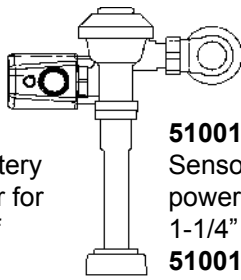

51000A
Sensor operated battery
powered flushometer for
water closets 3.5 gpf
51000B 1.6 gpf

51001A
Sensor operated battery
powered flushometer for
1-1/4" urinals 1.5 gpf
51001D 1.0 gpf