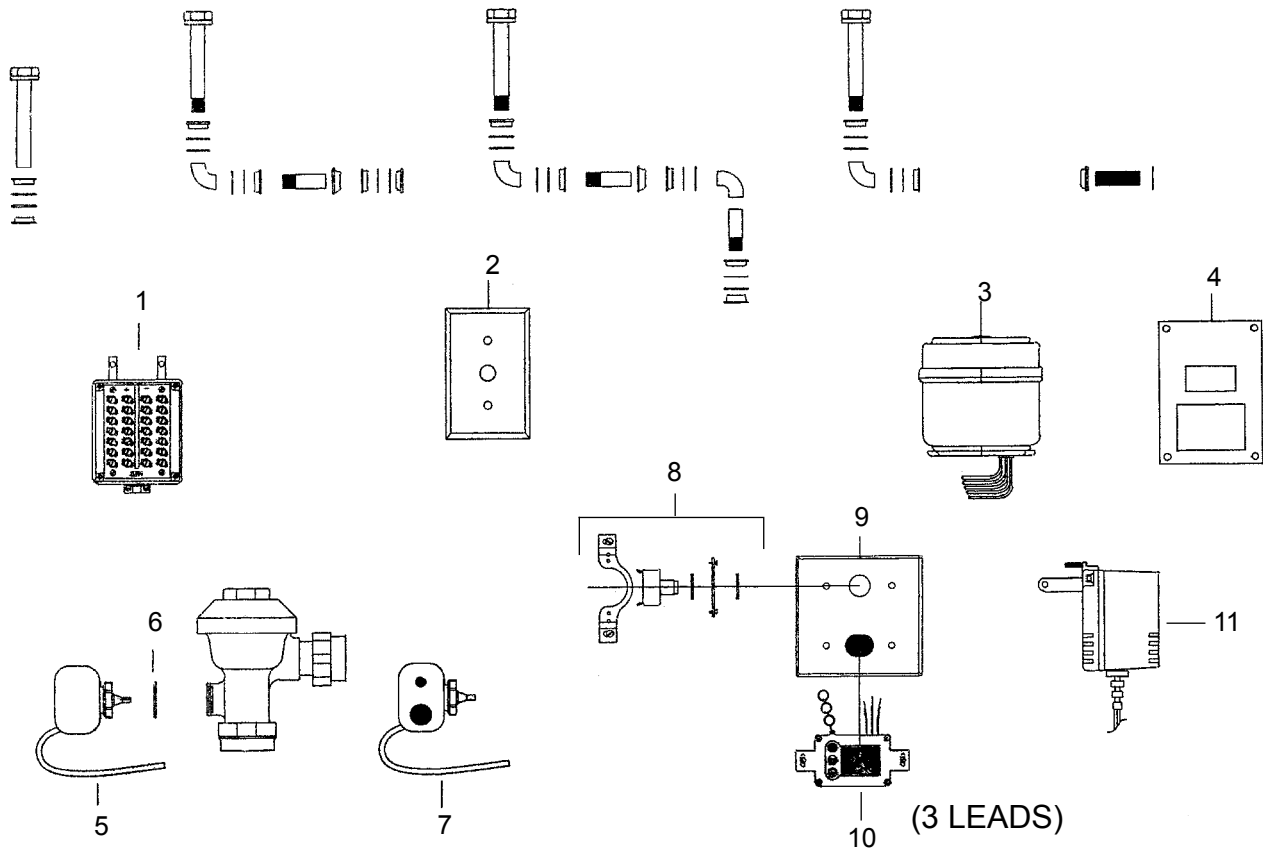

Item	Cat #	Description
1	51284	mini junction box
2	51285	cover plate for battery
3	51286	battery back-up assembly
4	51287	wall bracket for battery
5	51281	concealed actuator assy.
6	51024	handle gasket
7	51282	exposed actuator assy.
8	51268	override push button assy.
9	51288	closet sensor cover plate
10	51265	closet sensor
	51277	urinal sensor
11	51289	6 VDC power converter
	51290	hardwire power converter (not shown)