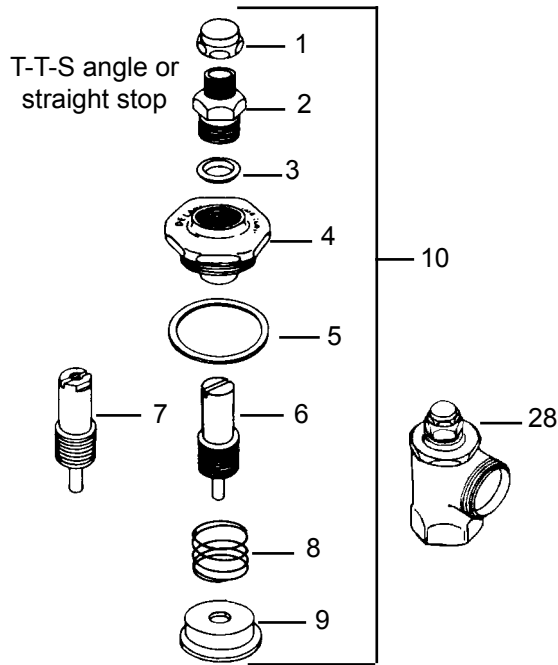

Wheel handle stop

note: X, Y, Z need to specify exact dimension when ordering

Item	Cat #	Description
1	56200	locknut
2	56201	bearing plate
3	56202	wall sleeve
4	56203	actuator body
5	56204	spring
6	56205	spindle
7	56206	spindle seat washer
8	56207	o-ring holder
9	56208	o-ring for spindle
10	56209	o-ring for spindle guide
11	56210	spindle guide with item 10
12	56211	spring
13	56212	internal actuator assembly
14	56213	set screw
15	56214	wall flange with set screw
16	56215	1/2" push button
17	56216	actuator assembly
18	56217	complete actuator assembly
19	56218	3" oscillating disc assembly
20	56219	straight release fitting
21	56220	piston valve body

3

Item	Cat #	Description
1	55219	wall plate set screw
2	52220	wall plate screw
3	52221	wall support rod
4	52222	wall support wall plate
5	52223	wall support assembly
6	52224	side plate screw
7	52225	o-ring
8	52226	diverter body side plate
9	52227	o-ring
10	52228	diverter side plate assembly
11	52229	blank spindle nut
12	52230	set screw for spindle nut
13	52231	o-ring
14	52232	spindle nut washer
15	52233	blank spindle nut assembly
16	52234	diverter coupling nut
17	52235	plastic washer
18	52236	diverter body
19	52237	shear plate washer
20	52238	diverter arm pivot block

Item	Cat #	Description
21	52239	diverter arm spray tube
22	52240	diverter spray arm
23	52241	diverter spray head assembly
24	52242	coupling washer
25	52243	diverter coupling nut
26	52244	1-1/2" x 7-3/4" v / b
27	52245	lower flush connection assy.
28	52246	deoseptic bottle block cap
29	52247	snap ring
30	52248	deoseptic regulating screw
31	52249	o-ring
32	52250	deoseptic bottle block
33	52251	bottle block roll pin
34	52252	check valve ball
35	52253	o-ring
36	52254	o-ring
37	52255	spindle nut with set screw
38	52256	set screw
39	52257	deoseptic bottle tube
40	52258	deoseptic bottle