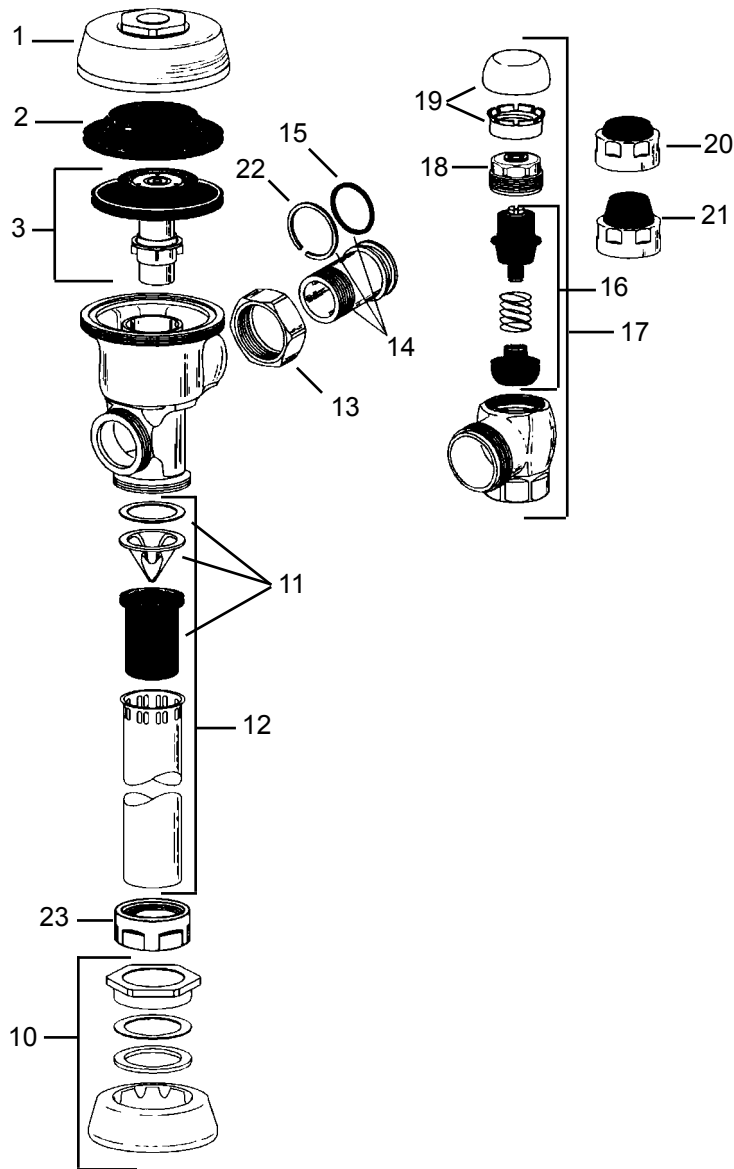

Item	Cat #	Description
1	55006	outside cover
2	55007	inside cover
3		dual filter diaphragm assy. (see chart below)
4	54815	handle assembly complete
5	55017	handle coupling nut
6	55018	handle socket
7	54817	handle only
8	54818	triple seal handle repair kit
9	55024	handle washer
10	55125	spud coupling assy. 3/4"
	55131	spud coupling assy. 1-1/2"
11	54819	vacuum breaker kit
12	55100	v/b assembly 1-1/2" x 3-1/16"
	55101	v/b assembly 3/4" x 9"
	55105	v/b assembly 1-1/2" x 9"
	55107	v/b assembly 1-1/2" x 21-1/2"
	55108	v/b assembly 1-1/2" x 24-1/2"
13	55032	stop coupling nut
14	55034	stop nipple assembly 2-1/16"
15	11547	stop nipple o-ring
16	55043	stop rebuild kit 1"
	55044	stop rebuild kit 3/4"
17	54822	stop complete 1"
	54823	stop complete 3/4"
18	54824	stop bonnet 1"
	54825	stop bonnet 3/4"
19	54826	stop cap, vandal resistant 1"
	54827	stop cap, vandal resistant 3/4"
20	54830	stop cap with bumper
21	54831	stop cap with ext. bumper
22	55035	snap ring
23	55057	vacuum breaker nut

Dual filter diaphragm assy. (3)

54250	1.6 gpf closet
54249	3.5 gpf closet
54252	0.5 gpf urinal
54251	1.0 gpf urinal
54253	1.5 gpf urinal

Overhaul kit chart

Includes items (3, 8, 11, 15)	
54810	1.6 gpf closet
54811	3.5 gpf closet
54812	0.5 gpf urinal
54813	1.0 gpf urinal
54814	1.5 gpf urinal