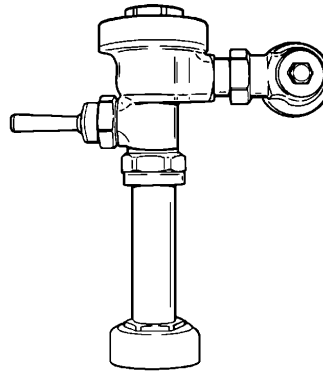

Item	Cat #	Description
21	52239	diverter arm spray tube
22	52240	diverter spray arm
23	52241	diverter spray head assembly
24	52242	coupling washer
25	52243	diverter coupling nut
26	52244	1-1/2" x 7-3/4" v / b
27	52245	lower flush connection assy.
28	52246	deoseptic bottle block cap
29	52247	snap ring
30	52248	deoseptic regulating screw
31	52249	o-ring
32	52250	deoseptic bottle block
33	52251	bottle block roll pin
34	52252	check valve ball
35	52253	o-ring
36	52254	o-ring
37	52255	spindle nut with set screw
38	52256	set screw
39	52257	deoseptic bottle tube
40	52258	deoseptic bottle

3/4" & 1/2" angle stop

Angle or straight stop

Item	Cat #	Description
1	55325	chrome plated cap
2	55326	packing nut
3	55327	packing
4	55328	stop bonnet (T-T-S)
5	55329	bonnet washer
6	55330	screw driver stop stem (TTS)
7	55331	wheel handle stop stem (TTS)
8	55332	stop spring
9	55333	stop disc (TTS)
10	55334	stop bonnet assembly
11	55336	stop bonnet w/female stem
12	55335	male stem (TTS) 1-1/4"
13	55337	stop guide
14	55338	seat washer
15	11434	brass washer
16	55147	stop stem nut
17	55341	male stem assembly
18	55342	bonnet assembly (TTS)
19	55343	packing nut
20	55344	bonnet w/female stem
21	55345	bonnet washer
22	55346	male shut off stem
23	55347	seat washer
24	11401	brass washer
25	11029	self locking screw
26	55350	shut off stem assembly
27	55351	bonnet assembly
28	55420	complete stop, 3/4"
	55422	complete stop, 1"