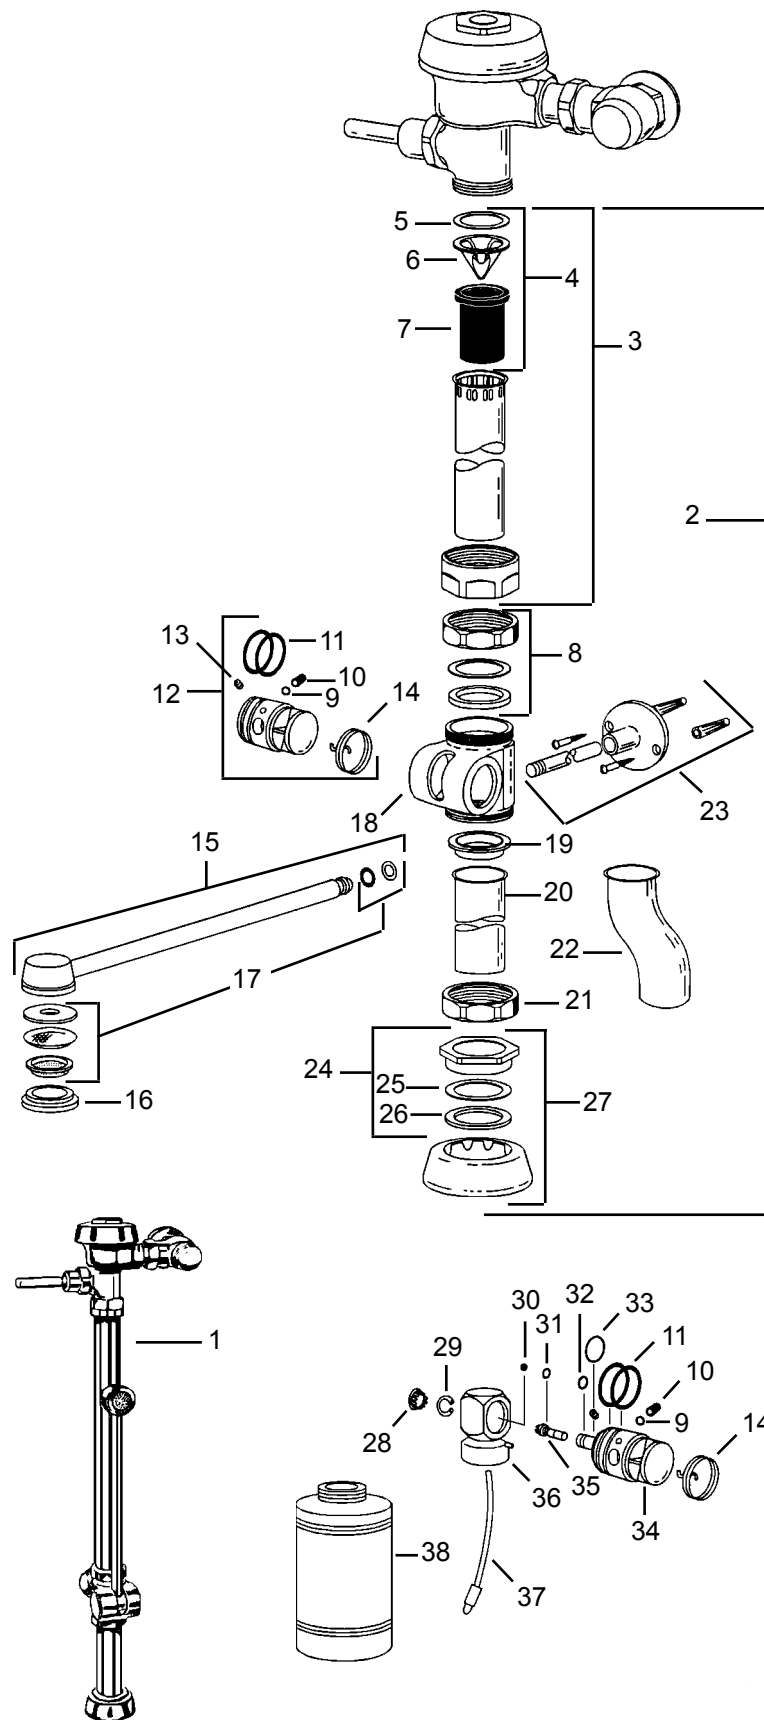

Item	Cat #	Description
1	54990	bedpan washer complete
	54991	bedpan washer w/deoseptic
2	54992	bedpan diverter unit
	54993	bedpan diverter w/deoseptic
	54994	bedpan offset div. unit
	54995	bedpan offset div. w/deoseptic
3	55107	v/b assembly 1-1/2" x 21-1/2"
4	55031	vacuum breaker kit
5	55028	vacuum breaker washer
6	55029	vacuum breaker baffle
7	55030	vacuum breaker sleeve
8	54958	coupling nut assembly
9	54964	diverter valve seal
10	54965	diverter valve seal washer
11	11576	o-ring (2 req'd)
12	54963	pivot replacement kit
13	54966	diverter valve set screw
14	54962	counterbalance spring
15	54971	replacement nozzle assy.
16	54970	nozzle spray dix retainer
17	54960	spray arm repair kit
18	54961	diverter valve body
19	33024	outlet tube gasket
20	33154	outlet tube
21	54959	outlet coupling nut
22	53001	outlet tube with 1-1/2" offset
23	55973	wall support kit
24	55129	spud coupling nut assembly
25	11476	spud coupling friction ring
26	33003	spud coupling s / j washer
27	55131	spud coupling assembly
28	54981	deo-septic plug button
29	54980	deo-septic retaining ring
30	54978	deo-septic rubber ball
31	11501	deo-septic o-ring
32	11507	o-ring
33	11539	o-ring
34	54976	deo-septic nozzle pivot
35	54977	deo-septic adjusting screw
36	54979	deo-septic swivel & ball check
37	54982	deo-septic tube assembly
38	54983	deo-septic solution bottle

54967 Diverter valve seal kit includes items (9, 10, 11, 13, 14)

54984 Deo-septic valve seal kit includes items (9, 10, 11, 13, 14, 29-33)

54961A Body and pivot assembly includes items (12, 18)

54961B Body, pivot and spray arm includes items (12, 15, 18)