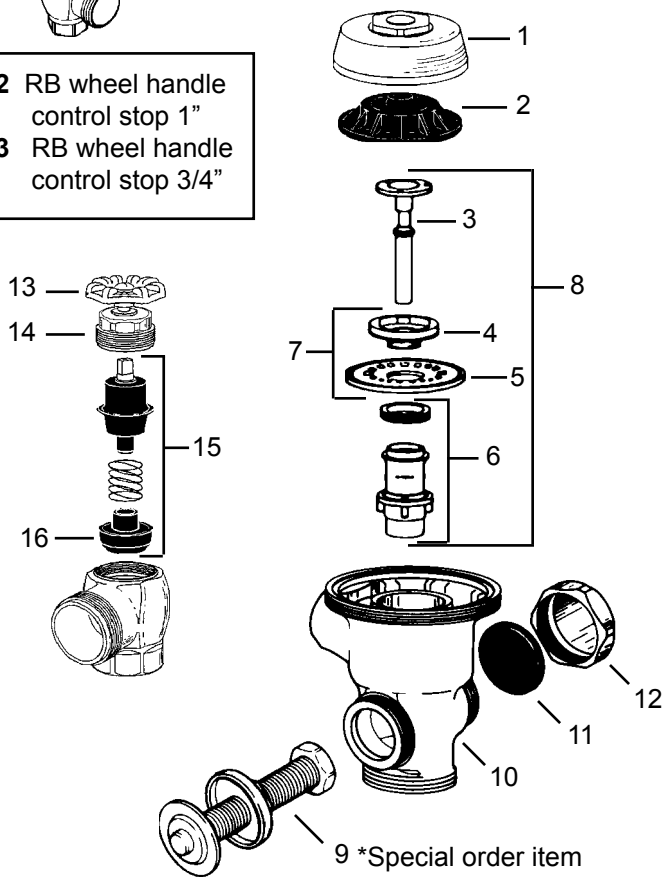

54732 RB wheel handle control stop 1"
54733 RB wheel handle control stop 3/4"

3

Item	Cat #	Description
1	54724	outside cover
2	55007	inside cover
3	55008	closet relief valve (white)
	55009	urinal relief valve (black)
	55053	closet relief valve, brass
	55054	urinal relief valve, brass
	54120	low gpf relief valve (green)
4	55010	disc complete
5	55011	closet diaphragm
	55012	urinal diaphragm
6	55014	guide assembly
	54121	low 1.6 gpf closet guide assy
	54122	low 1.0 gpf urinal guide assy
7	55055	closet diaphragm and disc kit
	55056	urinal diaphragm and disc kit
8	55015	closet rebuild kit 3.5 gpf
	55016	urinal rebuild kit 3.0 gpf
	54880	1.0 urinal rebuild kit
	54879	1.6 closet rebuild kit
9	*	push button assembly
10	54300	valve body (includes 11, 12)
11	54301	gasket
12	54951	coupling nut
13	54731	wheel handle
14	54720	1" rough brass bonnet
	54721	3/4" rough brass bonnet
15	55237	wheel handle repair kit, 1"
	55238	wheel handle repair kit, 3/4"
16	55041	stop seat plug, 1"
	55042	stop seat plug, 3/4"
17	54303	v/b assembly 1-1/2" x 11-1/2"
	54304	v/b assembly 1-1/2" x 21"
	54305	v/b assembly 1-1/2" x 23"
18	54311	coupling nut assembly, 1-1/2"
19	54306	double slip elbow
20	54307	coupling and gasket
21	54308	flush connect 1-1/2" x 3-1/4"
22	54309	v/b assembly 3/4" x 10-1/2"
23	55123	coupling nut assembly 3/4"
24	54310	ell with 3/4" tail, rough brass
25	55244	2-3/4" O.D. handle wall flange
	55245	3-1/2" O.D. handle wall flange
26	54790	wall socket
27	54788	locknut
28	54951	coupling nut, rough brass
29	54115	index push button
30	54801	filler rod for 1" wall
31	55020	handle plunger
32	55021	handle spring
33	55022	bushing
34	55023	hycar seal
35	55024	plastic washer
36	55097	rebuilding kit
37	51278	3" oscillating handle
38	51283	oscillating handle screw