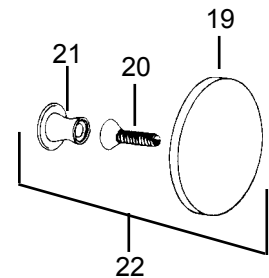

Wheel handle stop

note: X, Y, Z need to specify exact dimension when ordering

Item	Cat #	Description
1	56200	locknut
2	56201	bearing plate
3	56202	wall sleeve
4	56203	actuator body
5	56204	spring
6	56205	spindle
7	56206	spindle seat washer
8	56207	o-ring holder
9	56208	o-ring for spindle
10	56209	o-ring for spindle guide
11	56210	spindle guide with item 10
12	56211	spring
13	56212	internal actuator assembly
14	56213	set screw
15	56214	wall flange with set screw
16	56215	1/2" push button
17	56216	actuator assembly
18	56217	complete actuator assembly
19	56218	3" oscillating disc assembly
20	56219	straight release fitting
21	56220	piston valve body