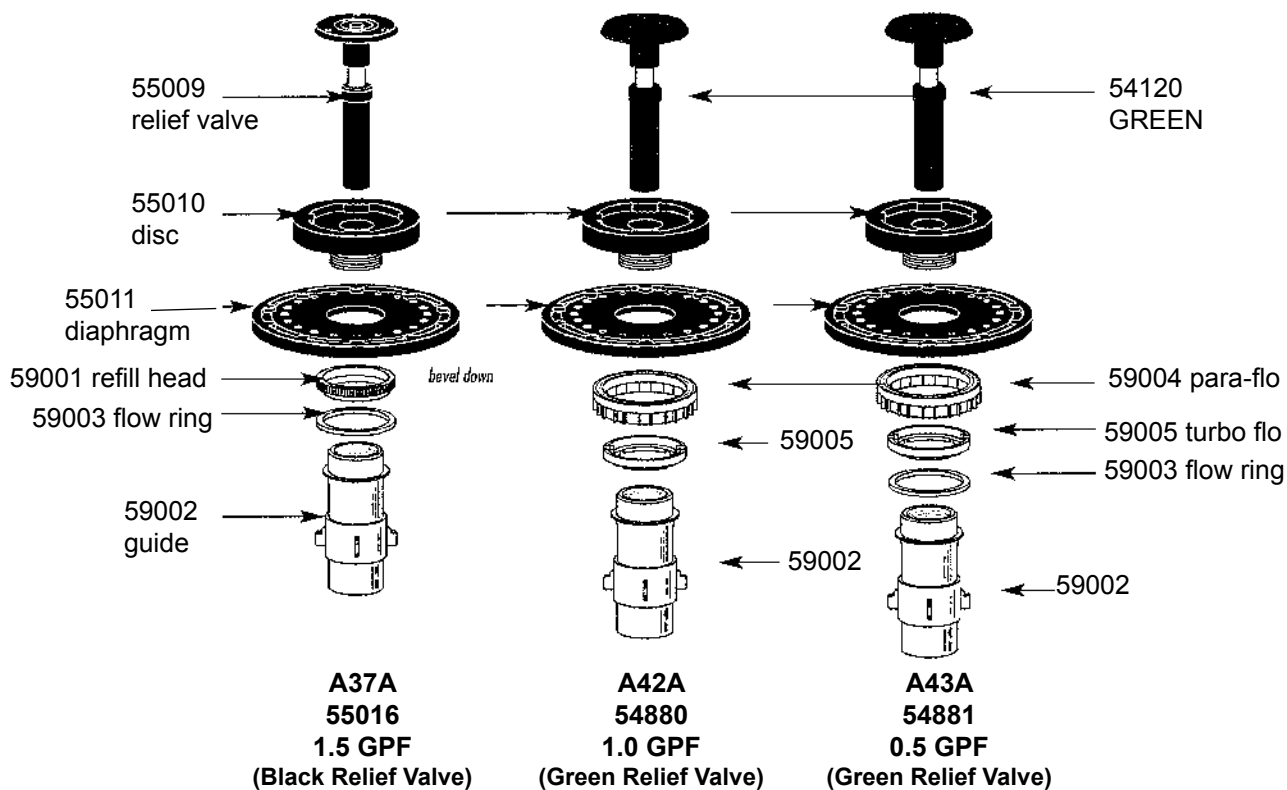

DIAPHRAGM INSIDE PARTS KITS - URINALS