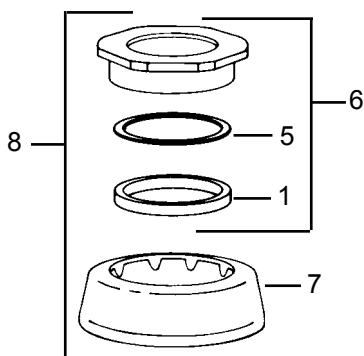

COUPLINGS

SPUD COUPLING ASSEMBLY

SWEAT SOLDER KIT

TAILPIECES

Item	Cat #	Description
1	32996	s/j gasket 3/4"
	33001	s/j gasket 1-1/4"
	33003	s/j gasket 1-1/2"
2	11462	brass friction ring 3/4"
	11472	brass friction ring 1-1/4"
	11476	brass friction ring 1-1/2"
3	33035	coupling nut 1-1/4"
	33036	coupling nut 1-1/2"
4	33025	coupling nut assy. 1-1/4"
	33026	coupling nut assy. 1-1/2"
	33028	cplg. nut assy. 1-1/4" x 1-1/2"
5	54925	friction ring 3/4"
	54926	friction ring 1-1/4"
	54927	friction ring 1-1/2"
6	55123	spud coupling 3/4"
	55126	spud coupling 1-1/4"
	55129	spud coupling 1-1/2"
7	55124	spud flange 3/4"
	55127	spud flange 1-1/4"
	55130	spud flange 1-1/2"
8	55125	spud coupling assy. 3/4"
	55132	spud coupling assy. 1"
	55128	spud coupling assy. 1-1/4"
	55131	spud coupling assy. 1-1/2"
9	55169	sweat kit adapter 3/4"
	55171	sweat kit adapter 1"
10	55168	sweat kit 3/4"
	55170	sweat kit 1"
11	55035	snap ring
12	11547	o-ring
13	55032	adj. stop coupling nut, cp
14	55034	adj. stop nipple assy. 2-1/16"
	55132	adj. stop nipple assy. 3-1/16"
	55133	adj. stop nipple assy. 4-1/16"
	55134	adj. stop nipple assy. 5-1/16"
	55135	adj. stop nipple assy. 6-1/16"
15	55136	ground joint stop union, cp
16	55137	g/j stop union nipple 1-1/4"
	55138	g/j stop union nipple 1-1/2"
	55139	g/j stop union nipple 1-3/4"
	55140	g/j stop union nipple 2"
	55141	g/j stop union nipple 2-1/4"
	55142	g/j stop union nipple 2-1/2"
	55143	g/j stop union nipple 2-3/4"
	55144	g/j stop union nipple 3"

22189 nipple extractor