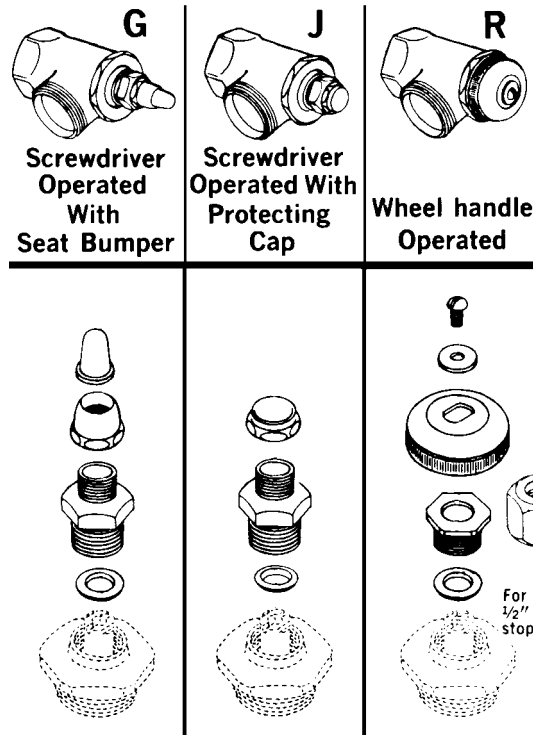

Item	Cat #	Description
21	52239	diverter arm spray tube
22	52240	diverter spray arm
23	52241	diverter spray head assembly
24	52242	coupling washer
25	52243	diverter coupling nut
26	52244	1-1/2" x 7-3/4" v / b
27	52245	lower flush connection assy.
28	52246	deoseptic bottle block cap
29	52247	snap ring
30	52248	deoseptic regulating screw
31	52249	o-ring
32	52250	deoseptic bottle block
33	52251	bottle block roll pin
34	52252	check valve ball
35	52253	o-ring
36	52254	o-ring
37	52255	spindle nut with set screw
38	52256	set screw
39	52257	deoseptic bottle tube
40	52258	deoseptic bottle