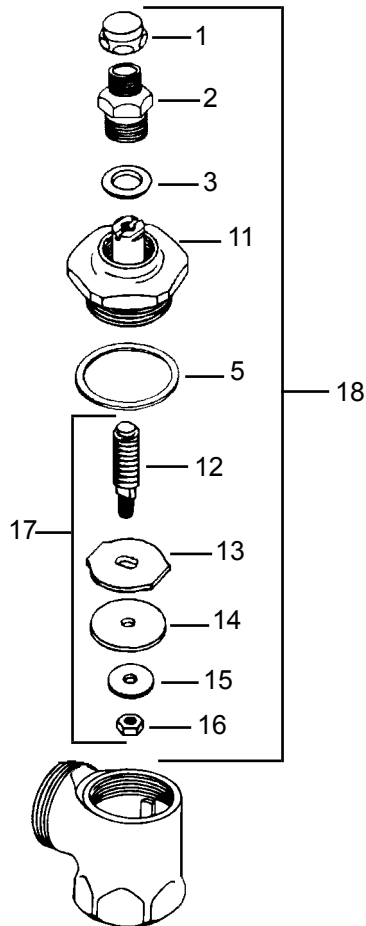

Angle or straight stop