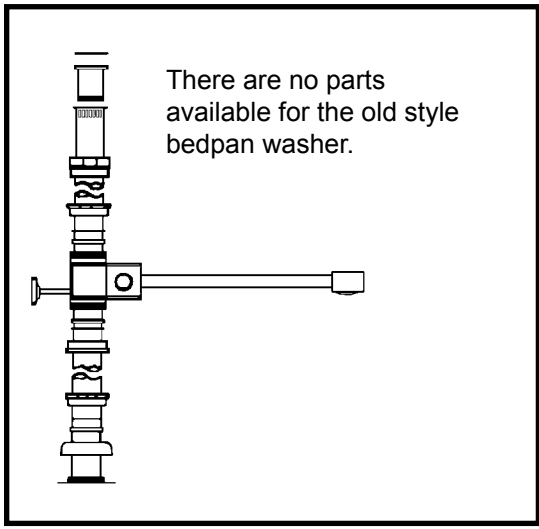

Item	Cat #	Description
1	51031	vacuum breaker kit
2	51137	vacuum breaker tube
3	51138	vacuum breaker nut
4	33026	coupling assembly 1-1/2"
5	51125	diverter body
6	51130	support rod
7	51126	pivot replacement kit
8	51129	wall flange with set screw
9	51133	bottom tube
10	51131	spray arm 12"
11	51132	spray arm repair kit
12	51127	spray disc and screen
13	51128	spray disc screw
14	51131	spud coupling assy. 1-1/2"
15	51134	bottom tube with offset