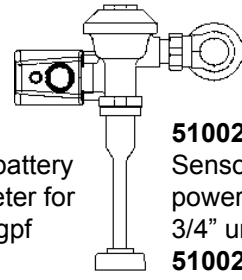

51001A
Sensor operated battery
powered flushometer for
1-1/4" urinals 1.5 gpf
51001D 1.0 gpf

51002A
Sensor operated battery
powered flushometer for
3/4" urinals 1.5 gpf
51002D 1.0 gpf