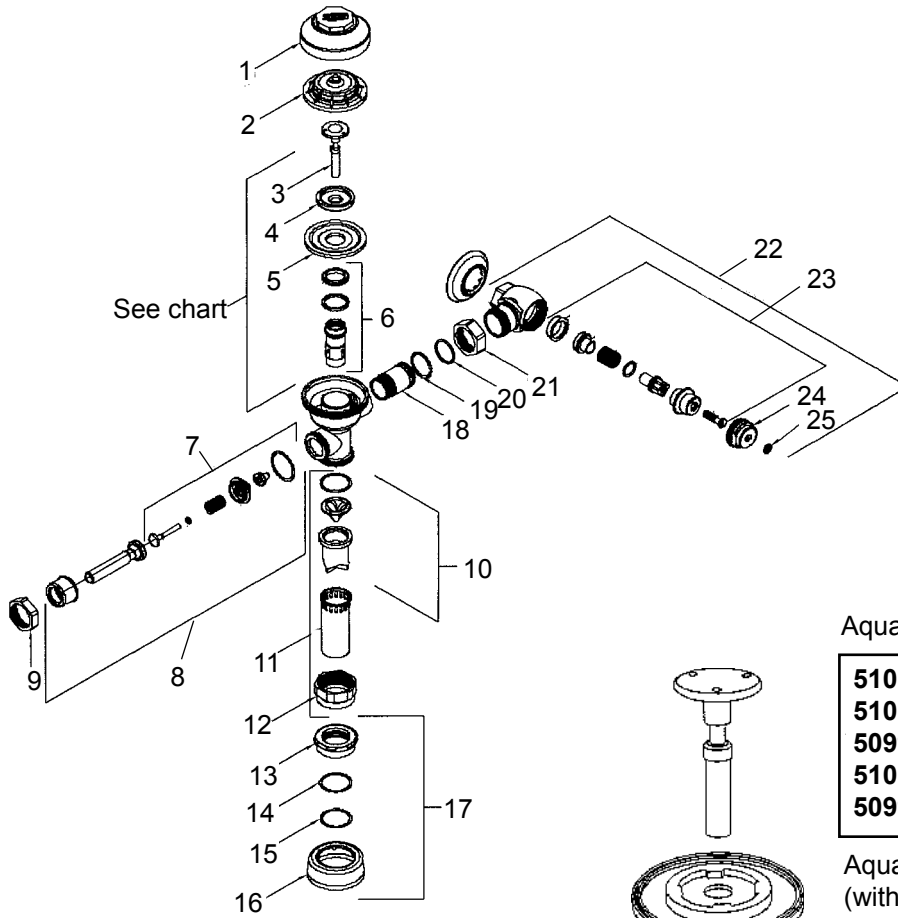

AquaFlush Diaphragm Kit

- **51015** ZN-3.5 closet repair kit
- **51052** ZN-1.6 closet repair kit
- **50990** ZN-3.0 urinal repair kit
- **51016** ZN-1.5 urinal repair kit
- **50991** ZN-1.0 urinal repair kit

**AquaVantage Diaphragm Kit
(with triple filter by-pass)**

- **50994** ZN-3.5 closet repair kit
- **50995** ZN-1.6 closet repair kit
- **50996** ZN-3.0 urinal repair kit
- **50997** ZN-1.5 urinal repair kit
- **50998** ZN-1.0 urinal repair kit

Item	Cat #	Description
1	51741	outside cover, cp
2	51007	inside cover
3	51008	closet relief valve
	51009	urinal relief valve
4	51010	disc
5	51011	diaphragm
6	51014	guide assembly
7	51026	handle rebuild kit
8	51025	handle assembly
9	51017	handle coupling nut
10	51031	vacuum breaker kit
11	51101	v/b assembly 3/4" x 9"
	51105	v/b assembly 1-1/2" x 9"
	51108	v/b assembly 1-1/2" x 24-1/2"
12	51057	vacuum breaker nut
13	51123	spud coupling 3/4"
	51129	spud coupling 1-1/2"
14	54925	friction ring 3/4"
	54927	friction ring 1-1/2"
15	32996	s/j gasket 3/4"
	33003	s/j gasket 1-1/2"

Item	Cat #	Description
16	51124	spud flange 3/4"
	51130	spud flange 1-1/2"
17	51125	spud coupling assy. 3/4"
	51131	spud coupling assy. 1-1/2"
18	51034	stop nipple assy. 2-1/16"
19	51035	snap ring
20	11547	o-ring
21	51032	stop coupling nut
22	51746	stop complete
23	51043	stop rebuild kit
24	51744	stop bonnet
25	51742	stop cap