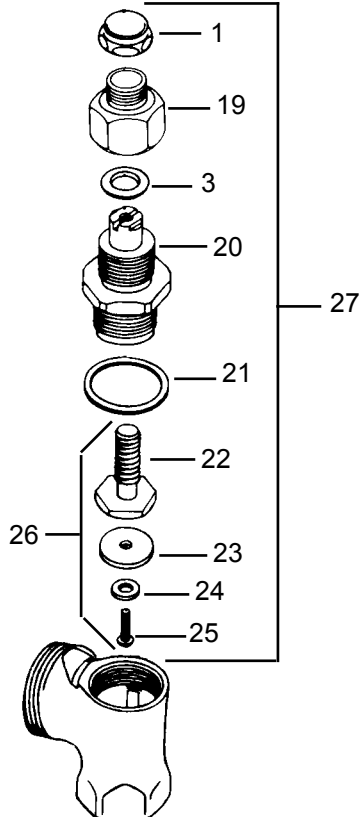

3/4" & 1/2" angle stop