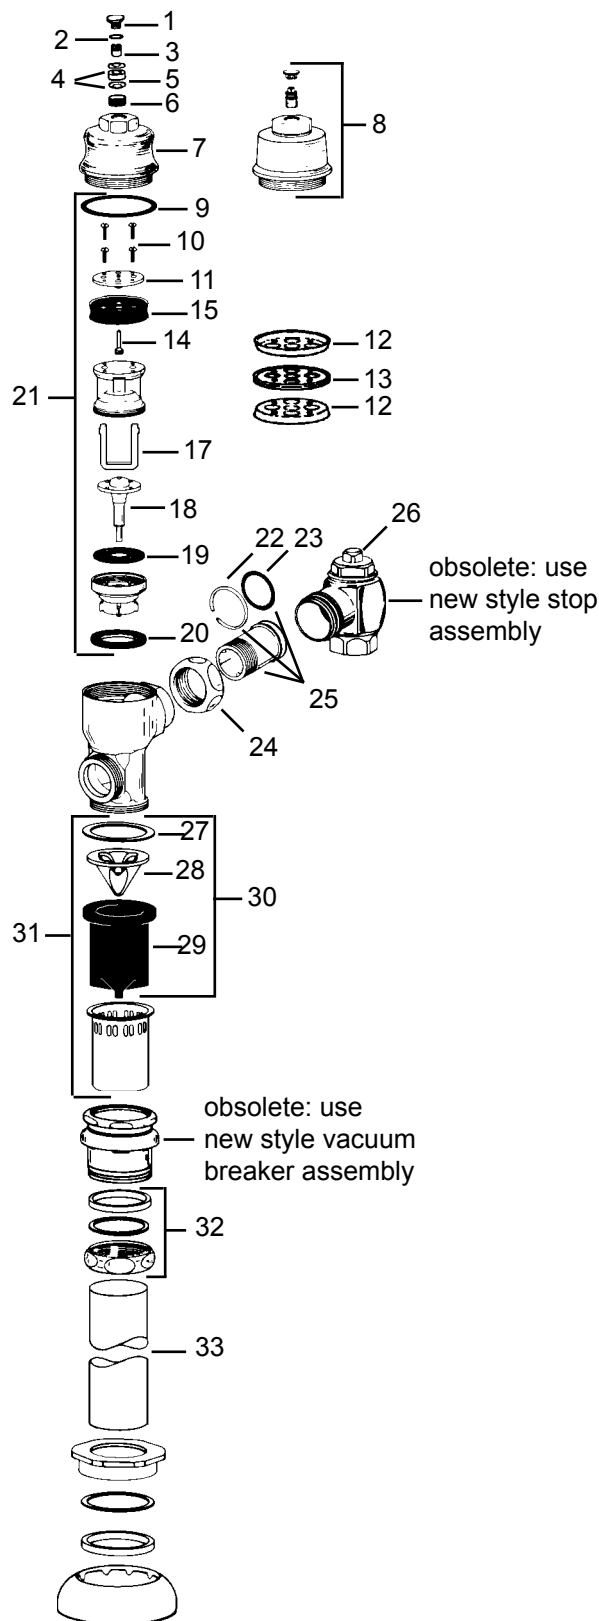

3

Item	Cat #	Description
1	55085	cover screw o.s.
2	55086	cover washer o.s.
3	55087	regulating screw o.s.
4	55088	cover brass washer o.s.
5	55089	cover leather packing o.s.
6	55090	cover packing gland o.s.
7	n/a	cover assy. obsolete (use 8)
8	55060	cover assembly
*	55029	cover rebuild kit items (2-6, 9)
9	55081	cover gasket
10	55084	top plate screw (4 req'd)
11	55063	top plate
12	55064	leather cup (2 req'd)
13	55065	spacer
14	55067	xpellor
15	55066	double molded cup
17	55069	safety bar
18	55070	relief valve
19	55071	relief valve seat washer
20	55072	closet main seat
	55073	urinal main seat
21	55074	closet piston assembly
	55075	urinal piston assembly
22	55035	snap ring
23	11547	o-ring
24	55032	stop coupling nut
25	55034	stop nipple assembly 2-1/16"
26	55180	stop cap o.s.
27	55028	vacuum breaker washer
28	55029	vacuum breaker baffle
29	55030	vacuum breaker sleeve o.s.
30	55112	v/b repair kit o.s.
31	55110	v/b replacement kit o.s.
32	33028	coupling nut assembly 1-1/2" x 1-1/4"
	22029	coupling nut assembly 1-1/2"
33	55115	outlet, 1-1/2" x 1-1/4" x 9"
	55116	outlet, 1-1/2" x 9"