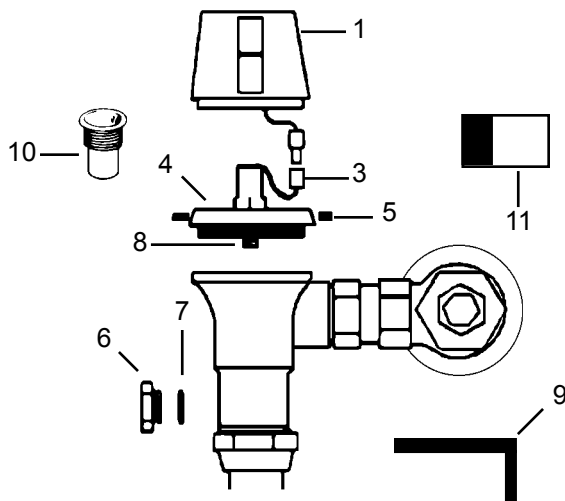

Wheel handle stop

note: X, Y, Z need to specify exact dimension when ordering

Item	Cat #	Description
1	56200	locknut
2	56201	bearing plate
3	56202	wall sleeve
4	56203	actuator body
5	56204	spring
6	56205	spindle
7	56206	spindle seat washer
8	56207	o-ring holder
9	56208	o-ring for spindle
10	56209	o-ring for spindle guide
11	56210	spindle guide with item 10
12	56211	spring
13	56212	internal actuator assembly
14	56213	set screw
15	56214	wall flange with set screw
16	56215	1/2" push button
17	56216	actuator assembly
18	56217	complete actuator assembly
19	56218	3" oscillating disc assembly
20	56219	straight release fitting
21	56220	piston valve body

Item	Cat #	Description
22	56221	piston bore washer
23	56222	piston sleeve
24	56223	cup washer
25	56224	piston operating stem
26	56225	piston operating stem assy.
27	56226	spring
28	56227	piston internal operating assy.
29	56228	piston valve assembly
30	56229	handle pad washer
31	56230	straight release fitting
32	56231	kwikfit valve body
33	55311	o-ring
34	55304	clamping ring
35	55305	clamping nut
36	55306	kwikfit union tailpiece
37	55310	union nut
38	56232	kwikfit valve body assy.
39	56239	straight release fitting (black)
40	56240	straight release fitting (red)
41	56241	nylon tubing (black)
42	56242	nylon tubing (red)