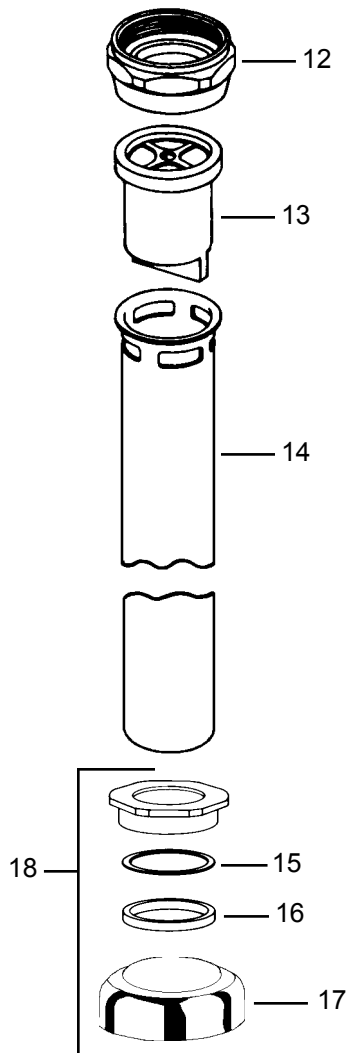

VACUUM BREAKER

Item	Cat #	Description
12	55057	vacuum breaker cowl nut
13	55319	vacuum breaker kit
14	55324	vented tailpeice 3/4" x 9"
	55322	vented tailpeice 1-1/4" x 9"
	55323	vented tailpeice 1-1/2" x 9"
	55321	vented tailpeice 1-1/2" x 22"
15	54925	friction ring 3/4"
	54926	friction ring 1-1/4"
	54927	friction ring 1-1/2"
16	32996	slip joint gasket 3/4"
	33001	slip joint gasket 1-1/4"
	33003	slip joint gasket 1-1/2"
17	55398	chrome plated flange 3/4"
	55399	chrome plated flange 1-1/4"
	55400	chrome plated flange 1-1/2"
18	55395	spud assembly 3/4"
	55396	spud assembly 1-1/4"
	55397	spud assembly 1-1/2"