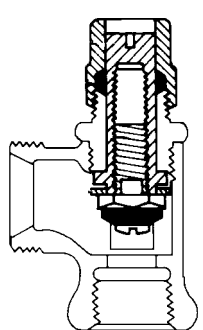

Screwdriver

3

3/4" & 1/2" angle stop

- **55150** repair kit
- **55158** packing
- **55184** seat plug

- **55152** repair kit
- **55158** packing
- **55185** seat plug

- **55154** repair kit
- **55158** packing
- **55198** screw assy.
- **55199** bonnet assy 1"
- **55194** screw
- **55196** stop washer
- **55197** nut

- **55217** repair kit
- **55158** packing
- **11019** bev. washer