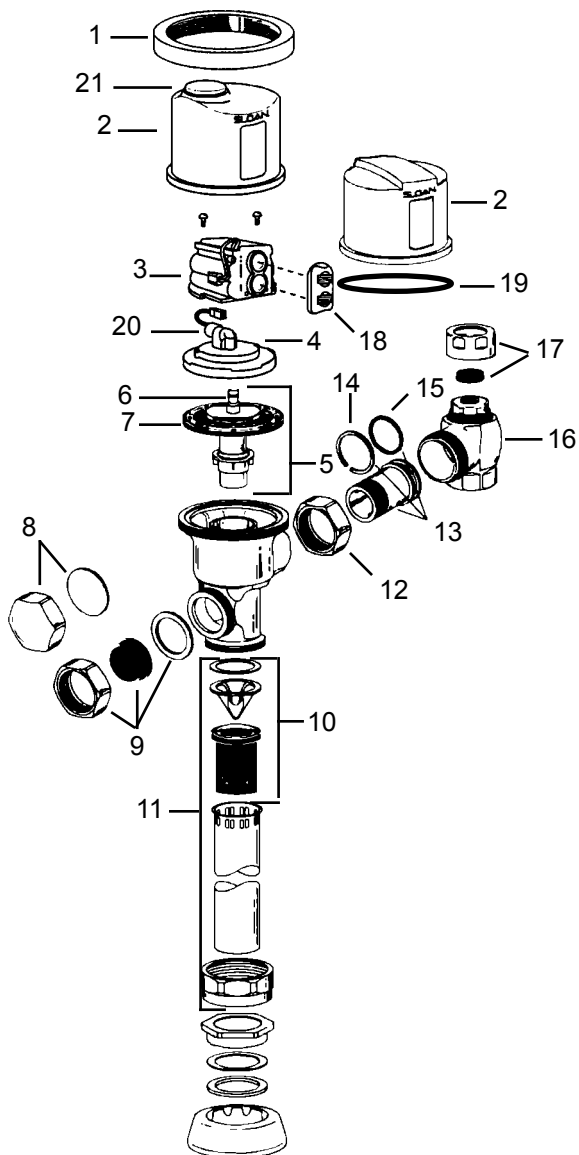

Item	Cat #	Description
1	54850	locking ring
	53864	locking ring for Zurn
2	NLA	plastic cover
	NLA	plastic cover with override
	54854	metal cover
	54853	metal cover with override
*3	54855	G2 electronic module, urinal
	54858	G2 electronic module, closet
*4	54872	inside cover with o/s solenoid
	53869	G2 inside cover with solenoid
*5	54861	inside parts kit, urinal (new)
	54864	inside parts kit, closet (new)
6	54860	quad ring
7	55011	diaphragm
8	54867	handle cap, solid
9	54868	handle cap, decorative
10	54819	vacuum breaker kit
11	55100	v/b assembly 1-1/2" x 3-1/16"
	55101	v/b assembly 3/4" x 9"
	55105	v/b assembly 1-1/2" x 9"
	55107	v/b assembly 1-1/2" x 21-1/2"
	55108	v/b assembly 1-1/2" x 24-1/2"
12	55032	stop coupling nut
13	55034	stop nipple assembly
14	55035	snap ring
15	11547	o-ring
16	55146	stop complete, 1"
	55147	stop complete, 3/4"
17	54827	decorative stop cap, 3/4"
18	54897	beam deflector
19	54871	cover gasket
20	53874	old style solenoid
21	54849	override button repair kit

*Optima electronic module and inside parts kits have been replaced with G2 version. When replacing new electronic module, must also replace inside cover with new G2 solenoid.