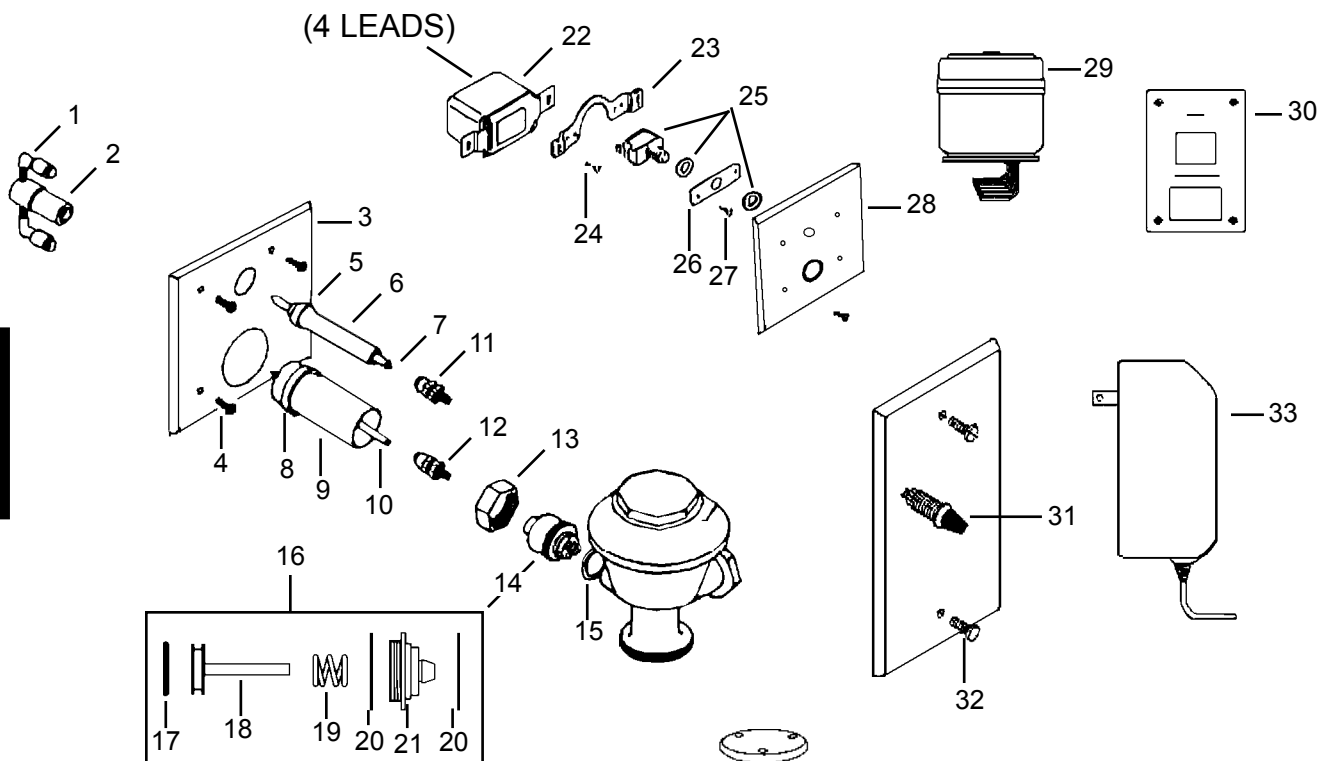

3

AquaVantage Diaphragm Kit

- **50994** ZN-3.5N closet repair kit
- **50995** ZN-1.6N closet repair kit
- **50996** ZN-3.0N urinal repair kit
- **50997** ZN-1.5N urinal repair kit
- **50998** ZN-1.0N urinal repair kit

Item	Cat #	Description
1	51250	elbow fittings (set of 2)
2	51251	solenoid valve
3	51252	cover plate
4	51253	screw (4 req'd)
5	51254	supply cover tube ring, cp
6	51255	supply cover tube, cp
7	51256	supply tube
8	51257	return cover tube ring, cp
9	51258	return cover tube, cp
10	51259	return tube
11	51260	1/16" compression fitting
12	51261	1/8" compression fitting
13	51262	handle nut
14	51235	actuator cylinder assembly, rb
15	51264	washer
16	51235	plunger assembly
17	51200	o-ring
18	51020	plunger
19	51021	plunger spring
20	51024	handle gasket

Item	Cat #	Description
21	51022	handle seal retainer
22	51280	sensor, closet
	51279	sensor, urinal
23	51266	yoke
24	51267	yoke screws (set of 2)
25	51268	push button
26	51269	bracket
27	51270	bracket screws (set of 2)
28	51271	sensor cover plate
29	51272	battery back up
30	51273	wall bracket
31	51274	indicator light
32	51275	screw (2 req'd)
33	51276	power cube