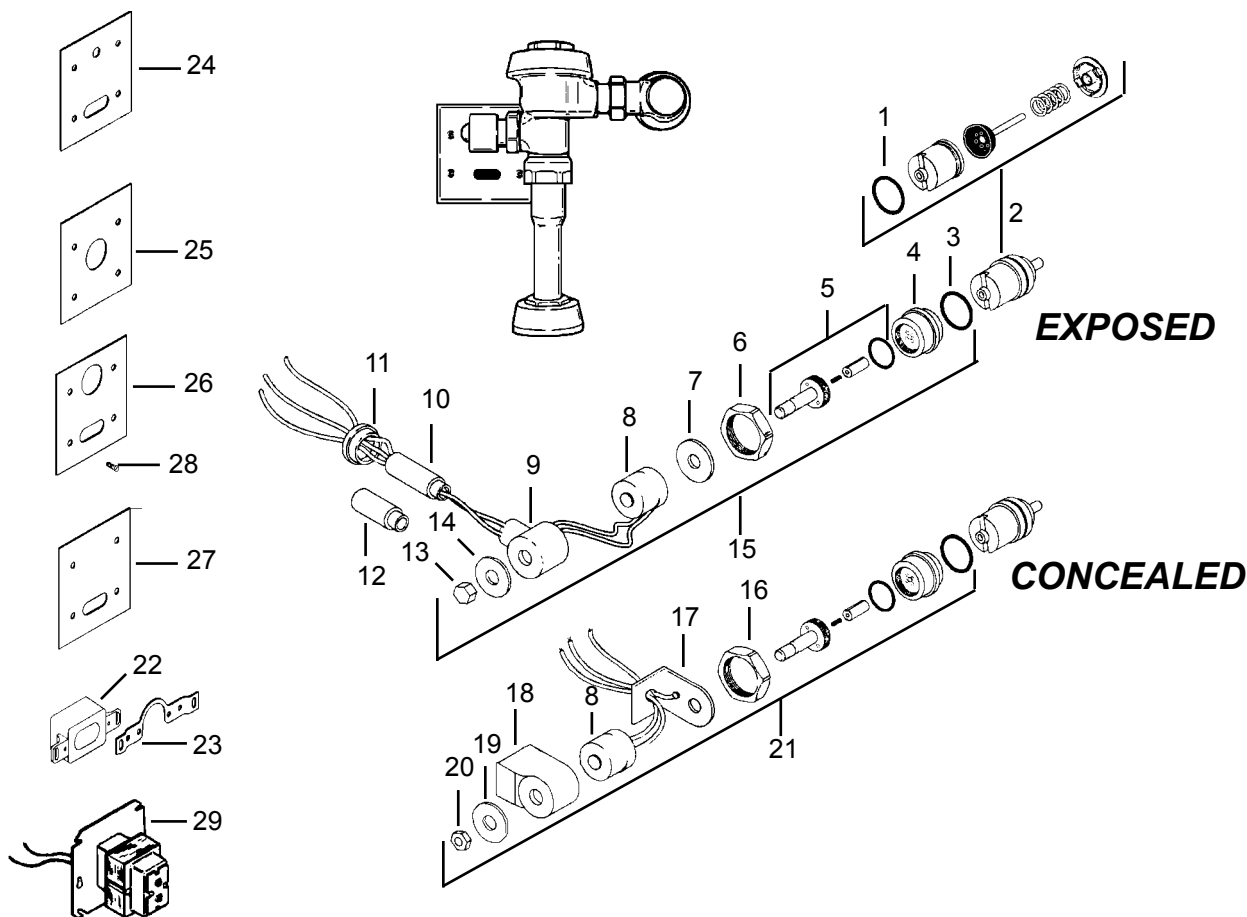

Item	Cat #	Description
1	54728	o-ring
2	54740	actuator cartridge assembly
3	54755	o-ring
4	54756	adapter for solenoid, cp
5	54757	solenoid shaft assembly
6	55017	handle coupling, cp
7	54759	solenoid flux plate
8	54760	VAC coil
9	54761	solenoid housing, cp
10	54762	nipple assembly, cp
11	54763	flange assembly, cp
12	54764	extension nipple adapter, cp
13	54765	nut for solenoid, cp
14	54766	face plate for 24 VAC solenoid
15	54767	exposed solenoid assembly
16	54951	handle coupling, rb

Item	Cat #	Description
17	54769	solenoid flux plate
18	54770	solenoid housing, cp
19	54771	face plate for 24 VAC solenoid
20	54772	housing nut for solenoid
21	54773	concealed solenoid assembly
22	54774	urinal sensor replacement kit
	54775	closet sensor replacement kit
23	54776	urinal yoke assembly
	54777	closet yoke assembly & override switch
24	54778	cover plate for sensor with override switch, closet
25	54779	cover plate for solenoid operator, closet
26	54780	cover plate for sensor and solenoid operator, urinal
27	54781	cover plate for sensor, urinal
28	54782	screws for cover plate (4 req'd)
29	54783	transformer (120 VAC)
	54784	transformer (240 VAC)