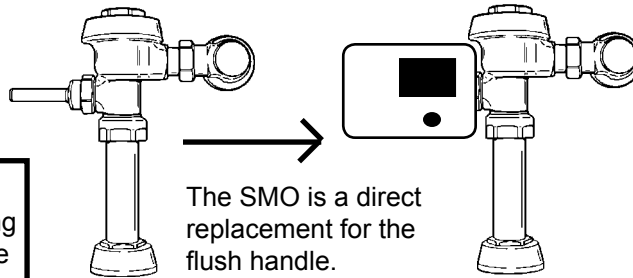

Delany retrofit

51797 closet / urinal retrofit with override button

54900 High mount adapter kit recommended when installing SMO on a high valve, more than 18" above fixture.

The SMO is a direct replacement for the flush handle.

51799 'C' battery (4 required)
*included with SMO/SMOOTH retrofit