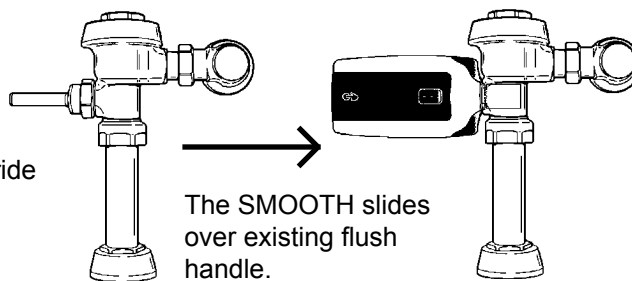

The SMO is a direct replacement for the flush handle.

51799 'C' battery (4 required)
*included with SMO/SMOOTH retrofit

Sloan / Zurn retrofit

51795S closet/urinal retrofit with mechanical manual override