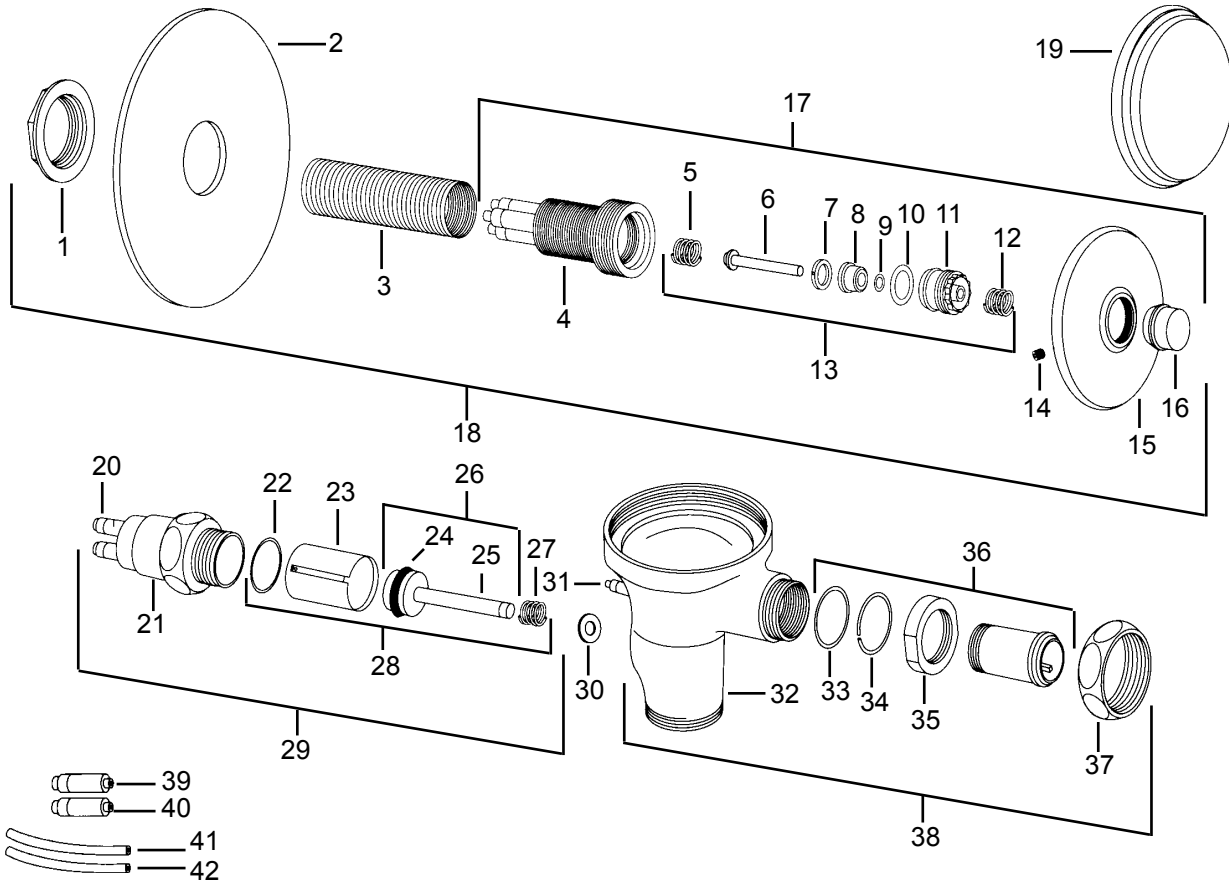

55250 Closet flushometer 1-1/2"
55250A Low consumption 1.6C

55251 Urinal flushometer 3/4"
55251A Low consumption 1.0U

Item	Cat #	Description
1	54107	push button 1/2"
2	54108	wall flange for push button
	54109	wall flange for disc
3	54110	wall sleeve for push button
	54111	wall sleeve for disc
4	54112	wall sleeve spacer
5	54113	bearing plate
6	54114	locknut
7	54105	coupling nut
8	55411	operating stem 3-1/32"
	55412	operating stem HNO 2-29/32"
9	55283	flexer
10	54102	wall sleeve bushing
11	54101	coupling washer
12	54103	cap assembly
13	55310	union nut
14	55306	tailpeice, 2" (includes 15-17)
15	55305	clamping nut
16	55304	clamping ring
17	55311	o-ring
18	54100	concealed valve only
19	55289	oscillating disc
20	55388	disc holder screw
21	55387	disc holder
22	55386	oscillating disc assembly

Wheel handle stop

note: X, Y, Z need to specify exact dimension when ordering

Item	Cat #	Description
1	56200	locknut
2	56201	bearing plate
3	56202	wall sleeve
4	56203	actuator body
5	56204	spring
6	56205	spindle
7	56206	spindle seat washer
8	56207	o-ring holder
9	56208	o-ring for spindle
10	56209	o-ring for spindle guide
11	56210	spindle guide with item 10
12	56211	spring
13	56212	internal actuator assembly
14	56213	set screw
15	56214	wall flange with set screw
16	56215	1/2" push button
17	56216	actuator assembly
18	56217	complete actuator assembly
19	56218	3" oscillating disc assembly
20	56219	straight release fitting
21	56220	piston valve body