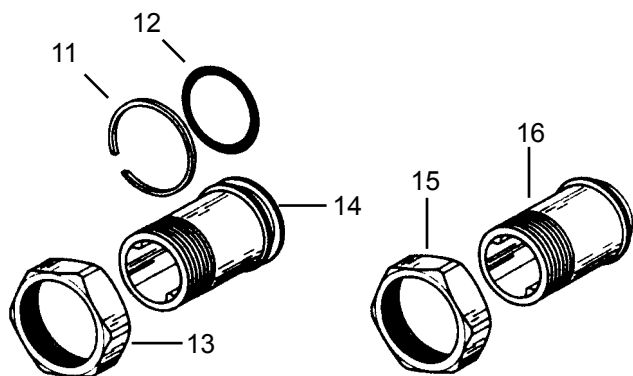

COUPLINGS

SPUD COUPLING ASSEMBLY

SWEAT SOLDER KIT

TAILPIECES

Item	Cat #	Description
1	32996	s/j gasket 3/4"
	33001	s/j gasket 1-1/4"
	33003	s/j gasket 1-1/2"
2	11462	brass friction ring 3/4"
	11472	brass friction ring 1-1/4"
	11476	brass friction ring 1-1/2"
3	33035	coupling nut 1-1/4"
	33036	coupling nut 1-1/2"
4	33025	coupling nut assy. 1-1/4"
	33026	coupling nut assy. 1-1/2"
	33028	cplg. nut assy. 1-1/4" x 1-1/2"
5	54925	friction ring 3/4"
	54926	friction ring 1-1/4"
	54927	friction ring 1-1/2"
6	55123	spud coupling 3/4"
	55126	spud coupling 1-1/4"
	55129	spud coupling 1-1/2"
7	55124	spud flange 3/4"
	55127	spud flange 1-1/4"
	55130	spud flange 1-1/2"
8	55125	spud coupling assy. 3/4"
	55132	spud coupling assy. 1"
	55128	spud coupling assy. 1-1/4"
	55131	spud coupling assy. 1-1/2"
9	55169	sweat kit adapter 3/4"
	55171	sweat kit adapter 1"
10	55168	sweat kit 3/4"
	55170	sweat kit 1"
11	55035	snap ring
12	11547	o-ring
13	55032	adj. stop coupling nut, cp
14	55034	adj. stop nipple assy. 2-1/16"
	55132	adj. stop nipple assy. 3-1/16"
	55133	adj. stop nipple assy. 4-1/16"
	55134	adj. stop nipple assy. 5-1/16"
	55135	adj. stop nipple assy. 6-1/16"
15	55136	ground joint stop union, cp
16	55137	g/j stop union nipple 1-1/4"
	55138	g/j stop union nipple 1-1/2"
	55139	g/j stop union nipple 1-3/4"
	55140	g/j stop union nipple 2"
	55141	g/j stop union nipple 2-1/4"
	55142	g/j stop union nipple 2-1/2"
	55143	g/j stop union nipple 2-3/4"
	55144	g/j stop union nipple 3"