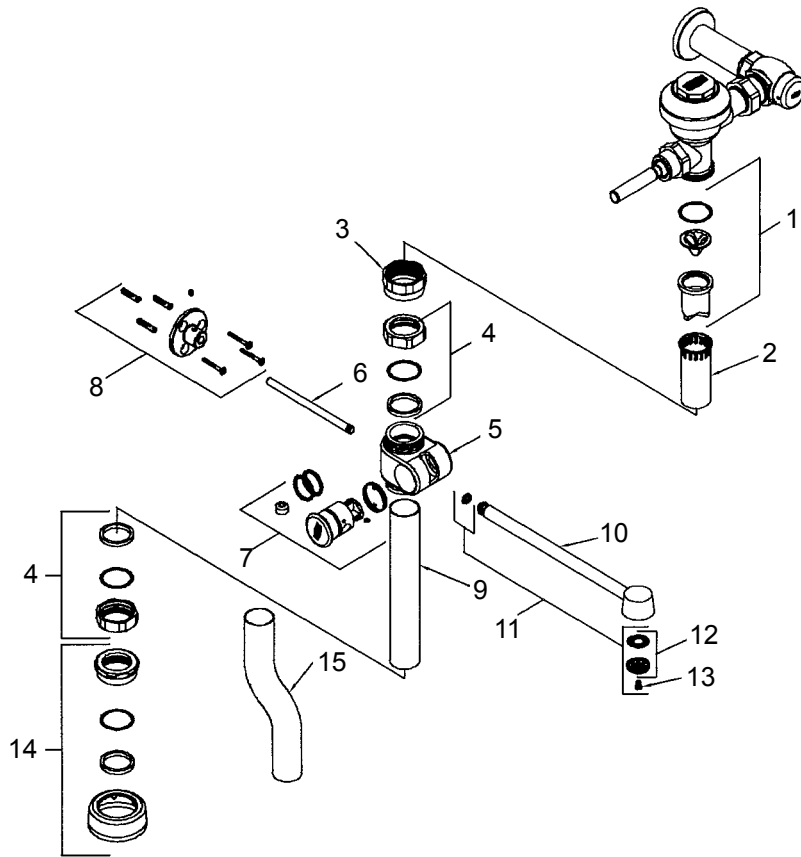

3

Item	Cat #	Description
1	51031	vacuum breaker kit
2	51137	vacuum breaker tube
3	51138	vacuum breaker nut
4	33026	coupling assembly 1-1/2"
5	51125	diverter body
6	51130	support rod
7	51126	pivot replacement kit
8	51129	wall flange with set screw
9	51133	bottom tube
10	51131	spray arm 12"
11	51132	spray arm repair kit
12	51127	spray disc and screen
13	51128	spray disc screw
14	51131	spud coupling assy. 1-1/2"
15	51134	bottom tube with offset