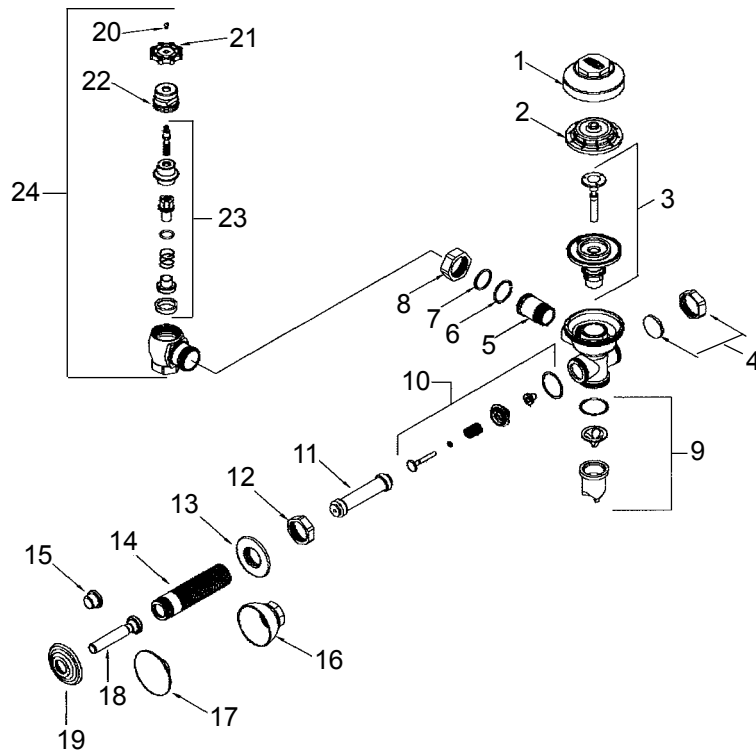

Item	Cat #	Description
1	51400	outside cover, RB
2	51007	inside cover
3	50994	closet repair kit 3.5 gpf
	50995	closet repair kit 1.6 gpf
	50996	urinal repair kit 3.0 gpf
	50997	urinal repair kit 1.5 gpf
	50998	urinal repair kit 1.0 gpf
4	51401	solid handle nut/gasket
5	51034	stop nipple assy. 2-3/4"
6	51035	snap ring
7	11547	o-ring
8	51032	stop coupling nut
9	51031	vacuum breaker kit
10	51026	handle repair kit
11	*	push rod/filler rod

Item	Cat #	Description
12	51402	handle nut
13	51403	adjusting nut
14	*	sleeve socket
15	51404	1" metal push button
16	51405	bell nut
17	51278	3" metal push button
18	51019	handle
19	51406	wall escutcheon
20	51407	wheel handle screw
21	51408	wheel handle
22	51409	stop cap
23	51410	stop repair kit
24	51411	wheel handle stop 1"
	51412	wheel handle stop 3/4"

* Special order Item, need specific length