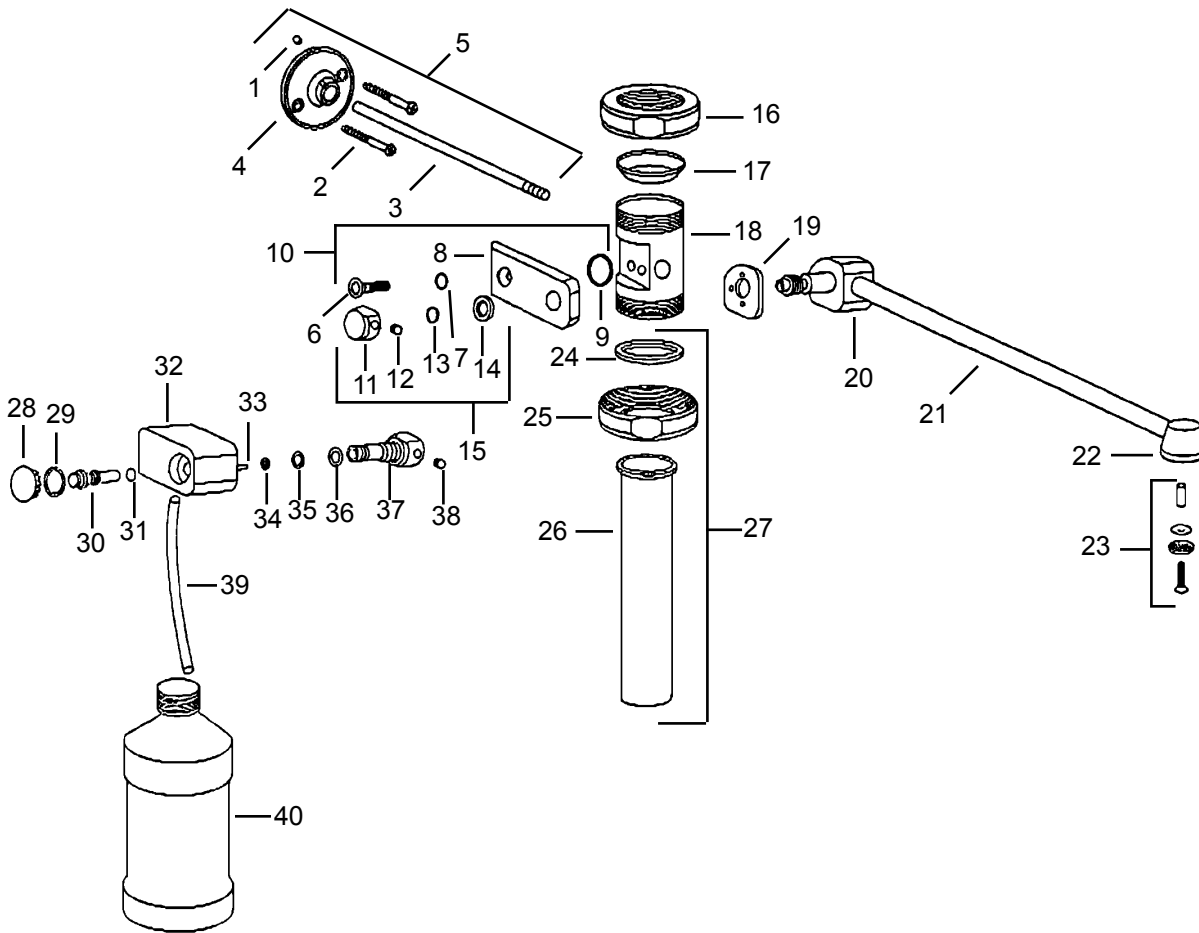

3

Item	Cat #	Description
1	55219	wall plate set screw
2	52220	wall plate screw
3	52221	wall support rod
4	52222	wall support wall plate
5	52223	wall support assembly
6	52224	side plate screw
7	52225	o-ring
8	52226	diverter body side plate
9	52227	o-ring
10	52228	diverter side plate assembly
11	52229	blank spindle nut
12	52230	set screw for spindle nut
13	52231	o-ring
14	52232	spindle nut washer
15	52233	blank spindle nut assembly
16	52234	diverter coupling nut
17	52235	plastic washer
18	52236	diverter body
19	52237	shear plate washer
20	52238	diverter arm pivot block

Item	Cat #	Description
21	52239	diverter arm spray tube
22	52240	diverter spray arm
23	52241	diverter spray head assembly
24	52242	coupling washer
25	52243	diverter coupling nut
26	52244	1-1/2" x 7-3/4" v / b
27	52245	lower flush connection assy.
28	52246	deoseptic bottle block cap
29	52247	snap ring
30	52248	deoseptic regulating screw
31	52249	o-ring
32	52250	deoseptic bottle block
33	52251	bottle block roll pin
34	52252	check valve ball
35	52253	o-ring
36	52254	o-ring
37	52255	spindle nut with set screw
38	52256	set screw
39	52257	deoseptic bottle tube
40	52258	deoseptic bottle