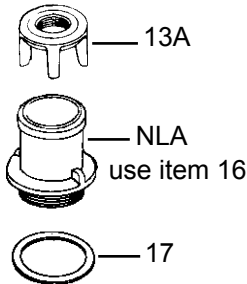

Valve with 1" supply w/o turn-to-silence on cover

Valve with 3/4" supply with or w/o turn-to-silence on cover