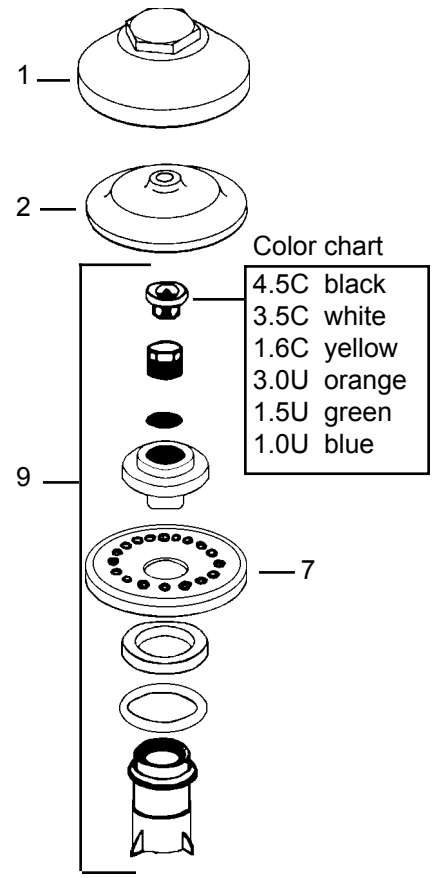

Retrofit kit

- **51786** Closet kit 3.5 gpf
- **51787** Closet kit 1.6 gpf
- **51788** Urinal kit 3.0 gpf
- **51789** Urinal kit 1.5 gpf
- **51790** Urinal kit 1.0 gpf