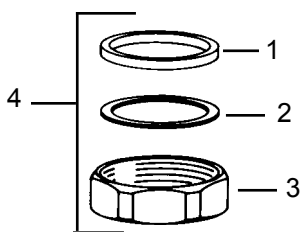

COUPLINGS

SPUD COUPLING ASSEMBLY

SWEAT SOLDER KIT

TAILPIECES

Item	Cat #	Description
1	32996	s/j gasket 3/4"
	33001	s/j gasket 1-1/4"
	33003	s/j gasket 1-1/2"
2	11462	brass friction ring 3/4"
	11472	brass friction ring 1-1/4"
	11476	brass friction ring 1-1/2"
3	33035	coupling nut 1-1/4"
	33036	coupling nut 1-1/2"
4	33025	coupling nut assy. 1-1/4"
	33026	coupling nut assy. 1-1/2"
	33028	cplg. nut assy. 1-1/4" x 1-1/2"
5	54925	friction ring 3/4"
	54926	friction ring 1-1/4"
	54927	friction ring 1-1/2"
6	55123	spud coupling 3/4"
	55126	spud coupling 1-1/4"
	55129	spud coupling 1-1/2"
7	55124	spud flange 3/4"
	55127	spud flange 1-1/4"
	55130	spud flange 1-1/2"
8	55125	spud coupling assy. 3/4"
	55132	spud coupling assy. 1"
	55128	spud coupling assy. 1-1/4"
	55131	spud coupling assy. 1-1/2"
9	55169	sweat kit adapter 3/4"
	55171	sweat kit adapter 1"
10	55168	sweat kit 3/4"
	55170	sweat kit 1"
11	55035	snap ring
12	11547	o-ring
13	55032	adj. stop coupling nut, cp
14	55034	adj. stop nipple assy. 2-1/16"
	55132	adj. stop nipple assy. 3-1/16"
	55133	adj. stop nipple assy. 4-1/16"
	55134	adj. stop nipple assy. 5-1/16"
	55135	adj. stop nipple assy. 6-1/16"
15	55136	ground joint stop union, cp
16	55137	g/j stop union nipple 1-1/4"
	55138	g/j stop union nipple 1-1/2"
	55139	g/j stop union nipple 1-3/4"
	55140	g/j stop union nipple 2"
	55141	g/j stop union nipple 2-1/4"
	55142	g/j stop union nipple 2-1/2"
	55143	g/j stop union nipple 2-3/4"
	55144	g/j stop union nipple 3"

22189 nipple extractor