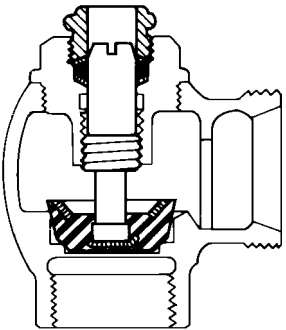

Screwdriver

3

1" angle stop

- **55150** repair kit
- **55158** packing
- **55184** seat plug

- **55152** repair kit
- **55158** packing
- **55185** seat plug

- **55154** repair kit
- **55158** packing
- **55198** screw assy.
- **55199** bonnet assy 1"
- **55194** screw
- **55196** stop washer
- **55197** nut

- **55217** repair kit
- **55158** packing
- **11019** bev. washer