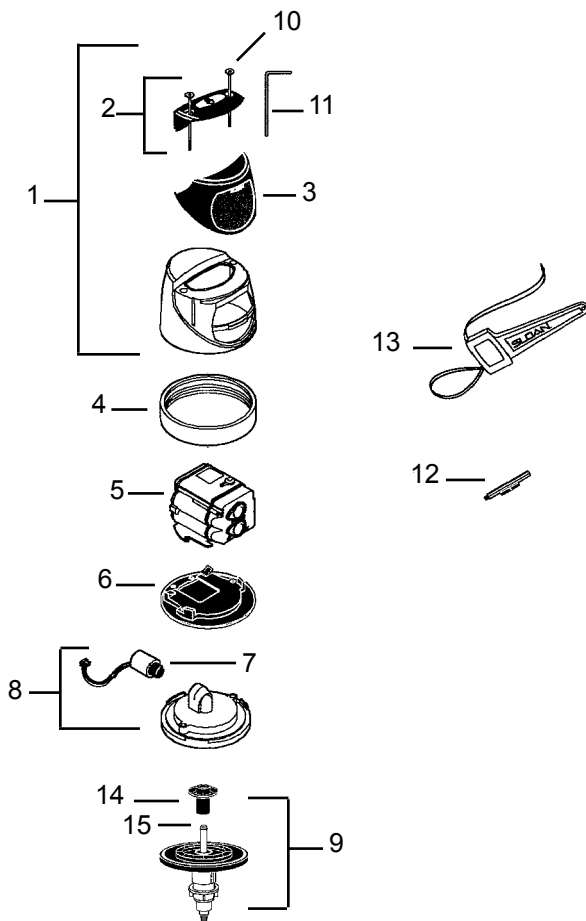

Item	Cat #	Description
1	53860	cover assembly
2	53861	override button assembly incl. screws and hex wrench
3	53862	lens window cover
4	54850	locking ring
	53864	locking ring for Zurn
5	54855	G2 electronic module, urinal
	54858	G2 electronic module, closet
6	53867	cover rest plate
7	53868	isolated solenoid for G2 only
8	53869	G2 inside cover assembly
9	54864	inside parts kit, closet
	54861	inside parts kit, urinal
10	53875	screws (2) and hex wrench
11	53871	7/64" hex wrench
12	53872	range adjustment tool
13	53876	strap wrench
14	53877	regulator (green)
	53878	regulator (black)
	53879	regulator (white)
15	53880	o-ring