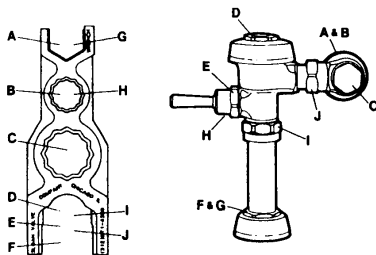

- **54906**
  urinal valve only, 1.5 gpf
- **54906A**
  urinal valve only, 1.0 gpf
- **54907**
  closet valve only, 3.5 gpf
- **54907A**
  closet valve only, 1.6 gpf

- **54909**
  urinal valve only, 1.5 gpf
- **54908**
  closet valve only, 3.5 gpf
- **54910**
  retrofit closet valve with ground joint nipple
- **54922**
  retrofit urinal valve with ground joint nipple

23150 Sloan flushometer assortment

(10) 55011 closet diaphragm assembly	(3) 55014 guide assembly	(10) 55012 urinal diaphragm assembly	(1) 22187 Sloan super wrench
(6) 55010 disc complete	(2) 55007 inside cover	(3) 55009 urinal relief valve	(1) 22189 nipple extractor
(3) 55008 closet relief valve	(1) 55025 handle assembly	(2) 55044 urinal stop kit	(1) 55100 vacuum breaker (1-1/2" x 3-1/16")
(2) 55043 closet stop kit		(6) 55026 handle repair kit	(1) 55101 vacuum breaker (3/4" x 9")
(1) 55034 nipple (10) 55035 snap ring (10) 11547 o-ring		(6) 55031 vacuum breaker kit	(1) 55105 vacuum breaker (1-1/2" x 9")

SLOAN SUPER WRENCH

CAT #22187

- A. stop bonnet
- B. stop bonnet
- C. stop cap
- D. cover nut
- E. handle coupling nut
- F. spud nut
- G. spud nut 3/4"
- H. handle bushing
- I. vacuum breaker
- J. stop coupling nut