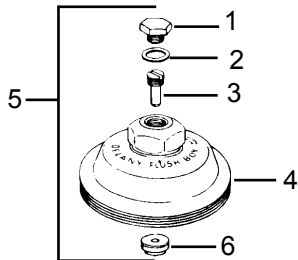

Valve with 1" supply and turn-to-silence on cover