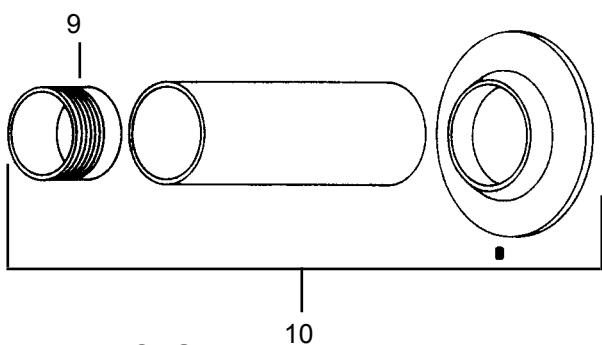

SWEAT SOLDER KIT

TAILPIECES