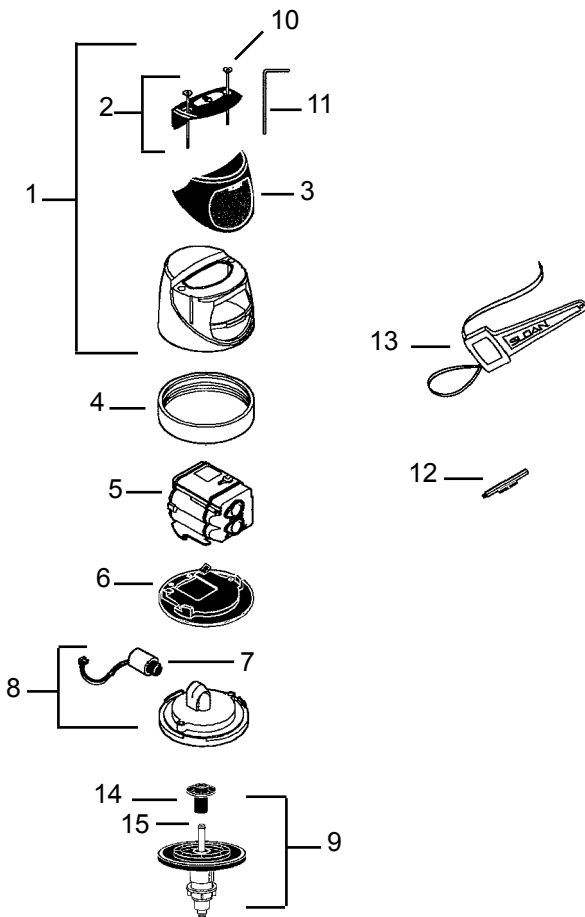

Description

Battery powered, sensor activated Sloan ECOS electronic dual flush model retrofit conversion kit for exposed closet flushometers. Full flush 1.6 gpf (large button) reduced flush 1.1 gpf (small button)

- 56000 closet retrofit kit
- 56001 closet retrofit kit for Zurn
- 56002 closet retrofit kit for Delany with adjustable ground joint tailpeice

Description

Solar powered, sensor activated Sloan SOLIS model water closet, urinal, dual flush retro fit conversion kit for exposed flushometers.

- 56003 closet retrofit kit
- 56004 urinal retrofit kit
- 56005 closet dual flush retrofit kit
- 56006 closet retrofit kit for Zurn
- 56007 urinal retrofit kit for Zurn
- 56008 closet dual flush retrofit kit for Zurn
- 56009 closet retrofit kit for Delany with adjustable ground joint tailpeice
- 56010 uriinal retrofit kit for Delany with adjustable ground joint tailpeice
- 56011 closet dual flush retrofit kit for Delany with adjustable ground joint tailpeice

ECOS

Item	Cat #	Description
1	53881	cover assembly
2	53882	override button assembly incl. screws and hex wrench
3	53862	lens window cover
4	54850	locking ring
	53864	locking ring for Zurn
5	53883	G2 electronic module, urinal
	53884	G2 electronic module, closet
6	53867	cover rest plate
7	53868	isolated solenoid
8	53869	inside cover assembly
9	54864	inside parts kit, closet
	54861	inside parts kit, urinal
10	53875	screws (2) and hex wrench
11	53871	7/64" hex wrench
12	53872	range adjustment tool
13	53876	strap wrench
14	53877	regulator (green)
15	53880	o-ring