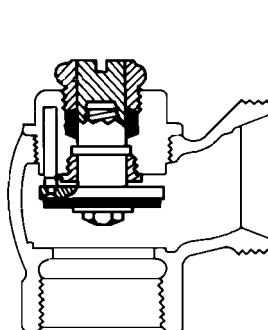

Screwdriver

3

1" & 3/4" angle stop

- **55150** repair kit
- **55158** packing
- **55184** seat plug

- **55152** repair kit
- **55158** packing
- **55185** seat plug

- **55154** repair kit
- **55158** packing
- **55198** screw assy.
- **55199** bonnet assy 1"
- **55194** screw
- **55196** stop washer
- **55197** nut

- **55217** repair kit
- **55158** packing
- **11019** bev. washer