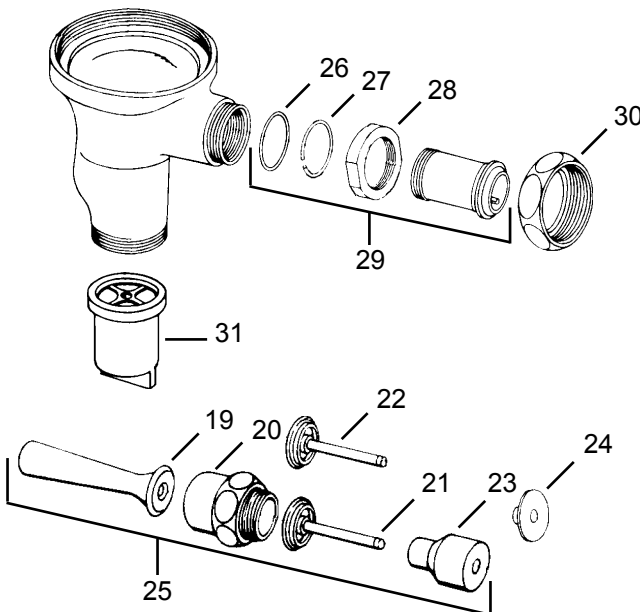

Item	Cat #	Description
1	55256	cover screw
2	55257	cover washer
3	55258	cover regulating screw
4	55260	chrome plated cover only
5	55261	cp cover assy. (T-T-S)
	55262	rb cover assy. (T-T-S)
6	55263	cover packing
7	55264	auxiliary valve
8	55265	auxiliary valve (N-H-O)
9	55266	diaphragm bushing
10	55267	auxiliary valve seat
11	55268	auxiliary valve seat holder
12	55269	closet diaphragm
	55271	urinal diaphragm
	55270	low consumption closet 1.6
	55272	low consumption urinal 1.0
	55269M	closet diaphragm w/monel loop
	55271M	urinal diaphragm w/monel loop
13	55275	seat guide, 1" (T-T-S)
13A	55274	seat guide, 1" supply
13B	55273	seat guide, 3/4" (T-T-S)
14	55390	closet kit (T-T-S)
	55392	closet kit
	55394	urinal kit 3/4"
15	55276	choke ring
16	55278	seat assembly, closet (white)
16A	55277	seat assembly, urinal (gray)
17	55279	seat washer
18	55366	closet oper. assembly
	55370	urinal oper. assembly
19	55280	cp handle only
20	55281	handle socket nut
21	55284	handle oper. stem 1-7/8"
22	55282	oper. stem 1-13/16" (N-H-O)
23	55283	handle flexer
24	55285	brass insert converter
25	55286	handle assembly
26	11547	tailpeice o-ring
27	55304	tailpeice snap ring
28	55305	tailpeice clamping nut
29	55306	cp tailpeice, 2"
30	55310	tailpeice union nut
31	55319	vacuum breaker

55250 Closet flushometer 1-1/2"
55250A Low consumption 1.6C

55251 Urinal flushometer 3/4"
55251A Low consumption 1.0U