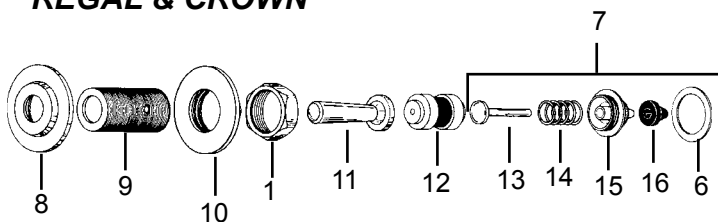

**HANDLE FOR CONCEALED ROYAL,
REGAL & CROWN**