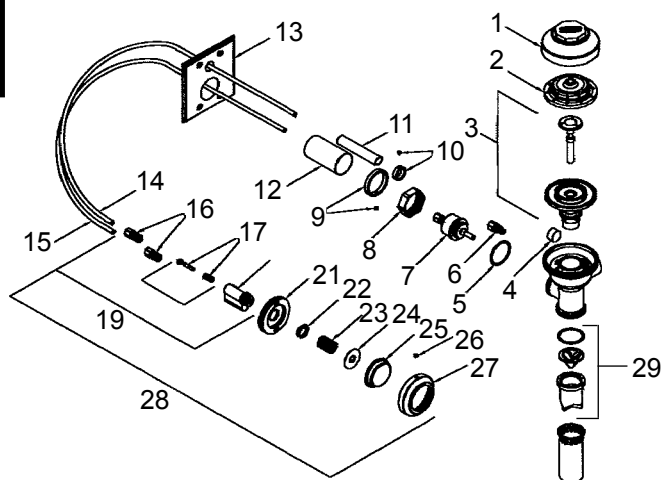

3

Item	Cat #	Description
1	51741	outside cover
2	51007	inside cover
3	50994	closet rebuild kit 3.5 gpf
	50997	urinal rebuild kit 1.5 gpf
4	51245	filter
5	51024	handle gasket
6	51203	1/16" fitting
7	51235	handle repair kit
8	51204	handle nut
9	51205	cover tube ring w/set screw
10	51206	cover tube ring w/set screw
11	51208	supply cover tube
12	21209	return cover tube
13	51212	chrome plate cover
14	51210	1/4" supply tube
15	51211	1/4" return tube
16	51213	1/8" fitting
	51221	1/8" fitting 90 elbow
17	51238	actuator repair kit
19	51236	actuator assembly straight
	51237	actuator assembly side wall
21	51222	mounting plate
22	51223	securing nut
23	51224	spring for large push button
	51229	spring for small push button
24	51225	spacer for large push button
25	51226	large push button
	51230	small metal push button
26	51227	set screw
27	51228	escutcheon for large p-b
	51231	escutcheon for small p-b
28	51239	small metal push button assy.
	51240	large push button assy.
	51241	metal push button penal assy
	51242	large push button side wall
29	51031	vacuum breaker kit