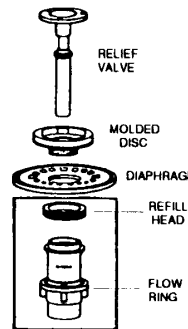

23150 Sloan flushometer assortment

(10) 55011 closet diaphragm assembly	(3) 55014 guide assembly	(10) 55012 urinal diaphragm assembly	(1) 22187 Sloan super wrench
(6) 55010 disc complete	(2) 55007 inside cover	(3) 55009 urinal relief valve	(1) 22189 nipple extractor
(3) 55008 closet relief valve	(1) 55025 handle assembly	(2) 55044 urinal stop kit	(1) 55100 vacuum breaker (1-1/2" x 3-1/16")
(2) 55043 closet stop kit		(6) 55026 handle repair kit	(1) 55101 vacuum breaker (3/4" x 9")
(1) 55034 nipple (10) 55035 snap ring (10) 11547 o-ring		(6) 55031 vacuum breaker kit	(1) 55105 vacuum breaker (1-1/2" x 9")

SLOAN SUPER WRENCH

CAT #22187

- A. stop bonnet
- B. stop bonnet
- C. stop cap
- D. cover nut
- E. handle coupling nut
- F. spud nut
- G. spud nut 3/4"
- H. handle bushing
- I. vacuum breaker
- J. stop coupling nut

22189
Sloan nipple extractor

GUIDE ASSEMBLY

FOR CLOSETS
Use Closet Diaphragm (#55011) & white Relief Valve (#55008 or Brass #55053). Refill Head side 1 up.

FOR SERVICE SINKS
Use Diaphragm (#55011), white Relief Valve (#55008), and remove Flow Ring from Guide Assembly (#55014). Refill Head side 1 up.