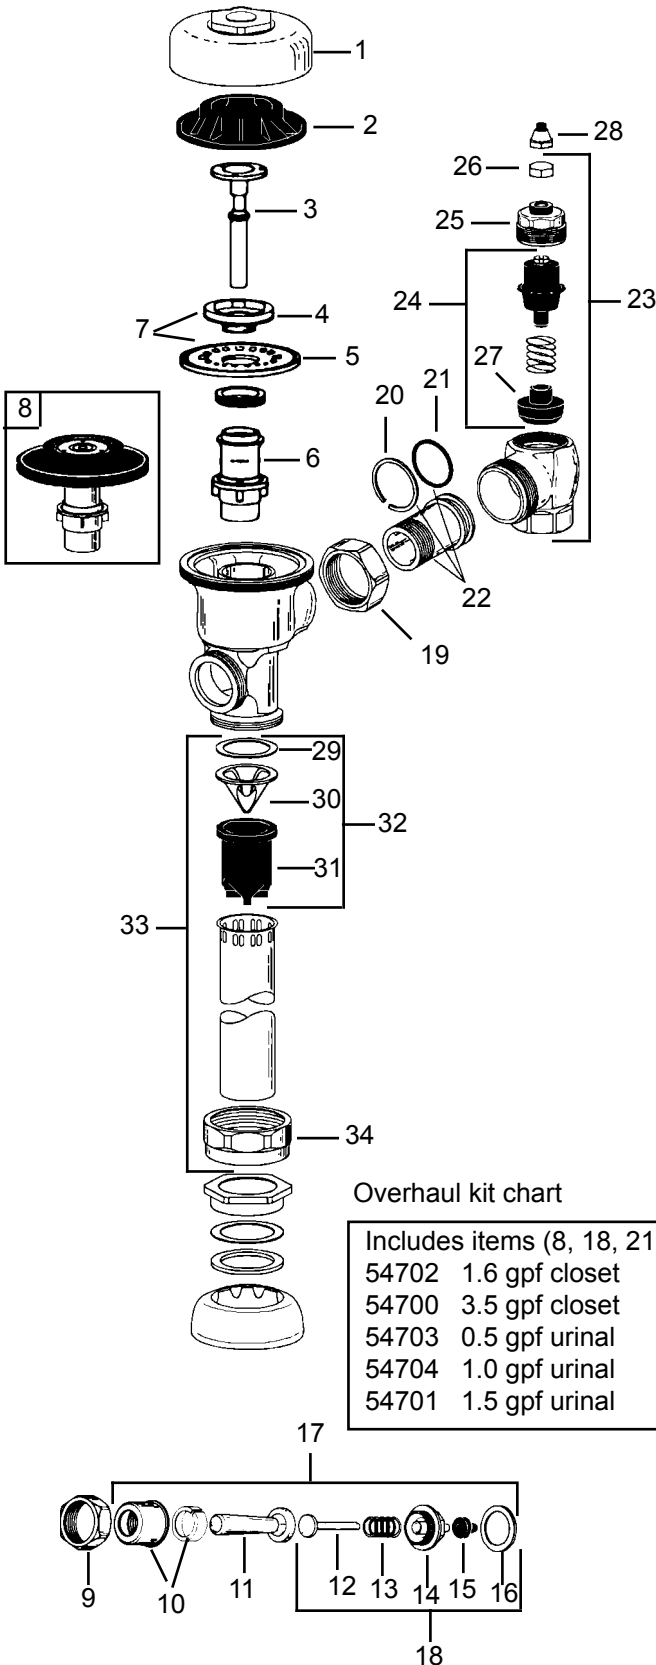

Item	Cat #	Description
1	54725	outside cover
2	55007	inside cover
3	55008	closet relief valve (white)
	55009	urinal relief valve (black)
	55053	closet relief valve (brass)
	55054	urinal relief valve (brass)
	54120	low gpf relief valve (green)
4	55010	disc complete
5	55011	closet diaphragm
	55012	urinal diaphragm
6	55014	guide assembly
	54121	low 1.6 gpf closet guide assy
	54122	low 1.0 gpf urinal guide assy
7	55055	closet diaphragm and disc kit
	55056	urinal diaphragm and disc kit
8	55015	closet rebuild kit 3.5 gpf
	55016	urinal rebuild kit 1.5 gpf
	54879	low 1.6 gpf closet rebuild kit
	54880	low 1.0 gpf urinal rebuild kit
9	55017	handle coupling nut
10	55018	handle socket
11	55019	handle only
12	55020	handle plunger
13	55021	handle spring
14	55022	handle bushing
	55058	handle bushing, brass
15	55023	handle hycar seal
16	55024	handle washer
17	55025	handle assembly complete
18	55026	handle rebuild kit
	55082	handle rebuild kit (brass)
19	55032	stop coupling nut
20	55035	stop nipple snap ring
21	11547	o-ring
22	55034	stop nipple assembly
23	54320	stop complete, 1"
	54321	stop complete, 3/4"
24	55043	control stop repair kit, 1"
	55044	control stop repair kit, 3/4"
25	54718	stop bonnet, 1"
	54719	stop bonnet, 3/4"
26	55180	chrome plated cap
27	55041	stop seat plug, 1"
	55042	stop seat plug, 3/4"
28	54726	bumper assembly
29	55028	vacuum breaker washer
30	55029	vacuum breaker baffle
31	55030	vacuum breaker sleeve
32	55031	vacuum breaker kit
33	55100	v/b assy. 1-1/2" x 3-1/16"
	55101	v/b assy. 3/4" x 9"
	55105	v/b assy. 1-1/2" x 9"
	55107	v/b assy. 1-1/2" x 21-1/2"
	55108	v/b assy. 1-1/2" x 24-1/2"
34	55057	vacuum breaker nut