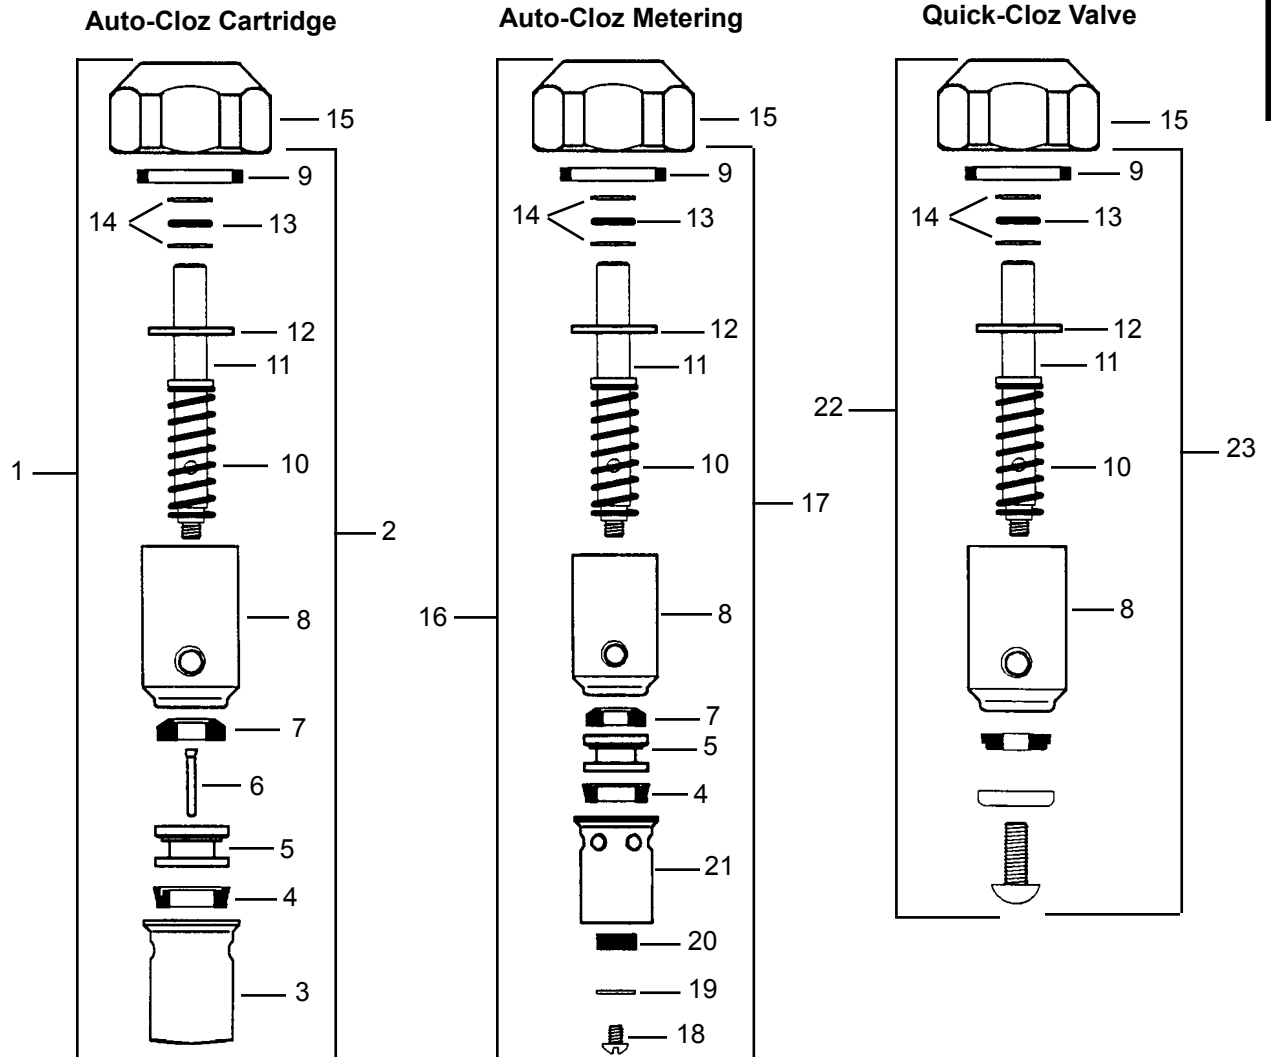

Flo-Cloz assembly

47009
ACN-1L stem assembly

46926
penal matic cartridge

Item	Cat #	Description
1	11533	o-ring
2	11445	brass washer
3	11386	plastic washer
4	47000	ACN -1L threaded stem
5	47006	sleeve w/integral seat
6	47007	seat washer
7	44011	monel washer retainer
8	47008	screw

47010 rebuilding kit includes items (1, 2, 3, 6, 7, 8)

Item	Cat #	Description
1	46965	cartridge assembly complete
2	46966	cartridge assy. less bonnet
3	46967	dashpot
4	46953	"U" packing
5	46954	piston
6	46968	timing needle
7	46955	gasket disc
8	46956	sleeve
9	46928	bonnet gasket
10	46957	spring
11	46958	rod